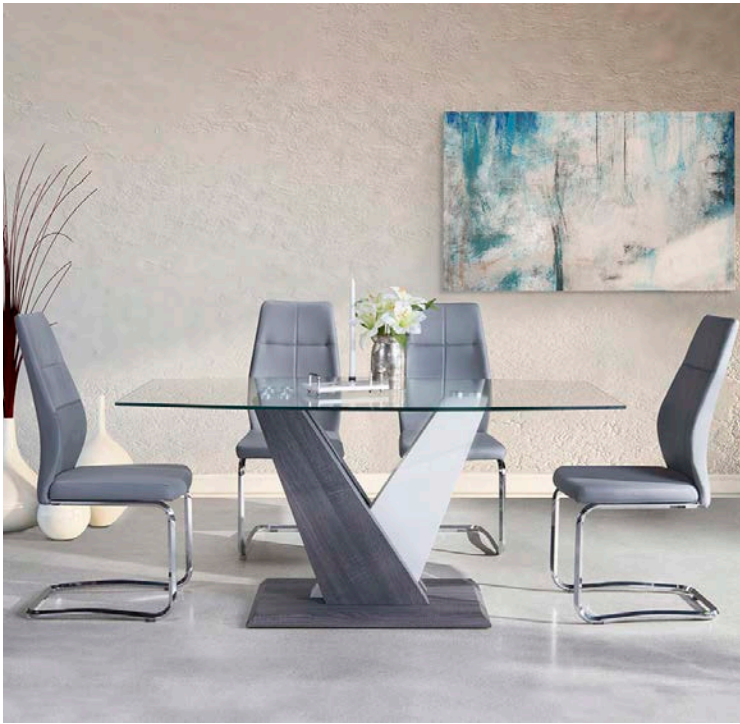

WINTER DINING SALE

While supplies last

5589-90DR6 6pc Dining Set
5589-40M Server \$425⁰⁰
 6pc Set Includes Table, 4 Chairs & Bench
 Light Oak Finish

\$1,199

5555-72DR7 7pc Dining Set
 Oak Finish
 * 6pc & 7pc available at \$799⁰⁰

\$1,199

5617-72DR7 7pc Dining Set
 Birch Veneer Finish

\$699

5672-70DR5 5pc Dining Set
 Grey Walnut Finish w/ Grey Fabric

\$699

7411WN-78DR5 5pc Dining Set
 w/ 5409S-BE Chairs
 Oak Finish

\$749

5547-36DR6 6pc Counter-height Dining Set
 Cherry Finish

\$949

5517-78DR7 7pc Dining Set
5517-40 Server \$450⁰⁰
 Oak Finish

\$1,099

WINTER DINING SALE

While supplies last

**7383-63DR5 5pc Dining Set
w/ 738S1-GY Side Chairs**
Two-tone Grey & White Finish w/ Glass Top

\$649

7387-86DR7 7pc Dining Set
White Lacquer Finish

\$1399

**7406-72DR7 7pc Dining Set
w/ 738S4-GY Chairs**
Two-tone Faux Marble Base
w/ Glass Top

\$899.00

**7409-74DR7 7pc Dining
Set**
w/ 738S4 Chairs
Black & White Faux Marble
Top