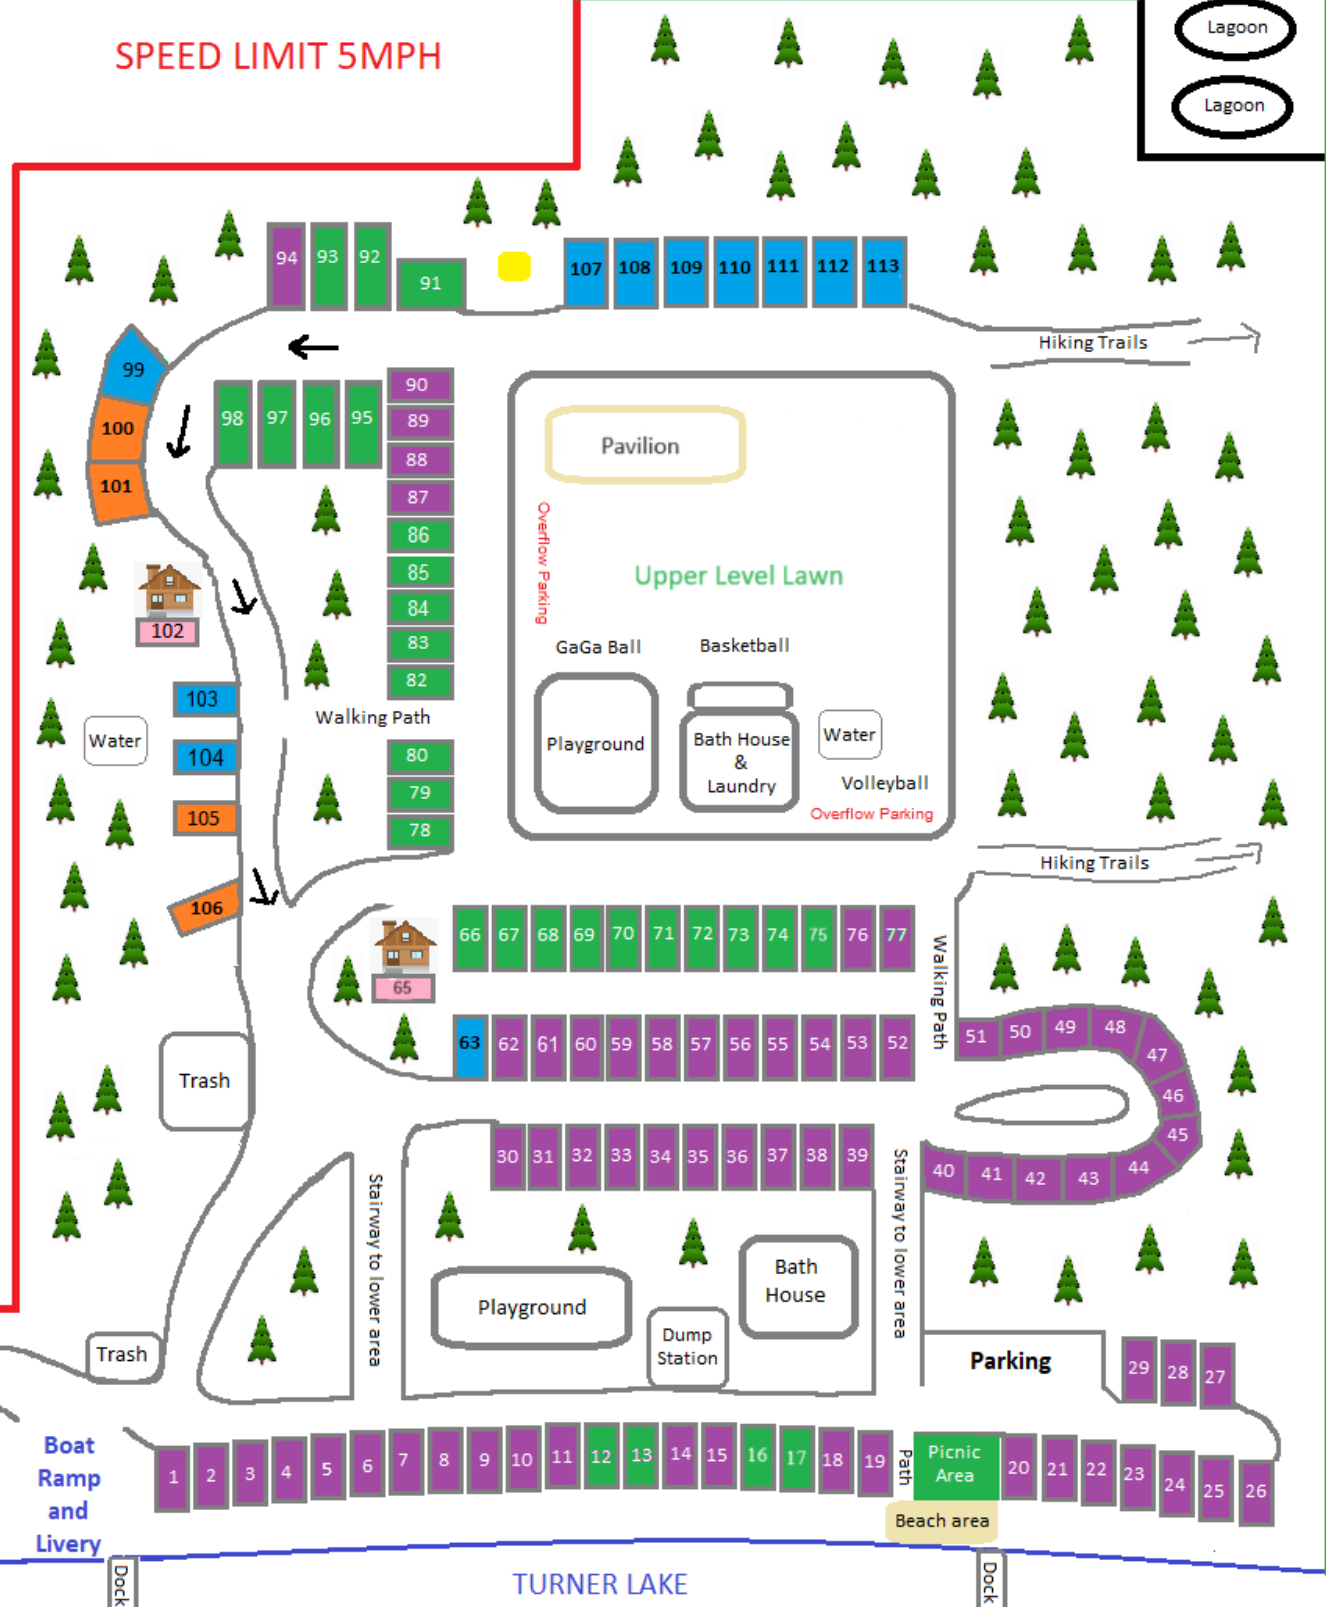

SPEED LIMIT 5MPH

Office/Store

Boat Ramp and Livery

TURNER LAKE

Beach area

Parking

Playground

Bath House

Dump Station

Pavilion

Upper Level Lawn

Overflow Parking

Overflow Parking

Hiking Trails

Hiking Trails

Walking Path

Walking Path

Stairway to lower area

Stairway to lower area

Trash

Trash

Water

Water

Dock

Dock