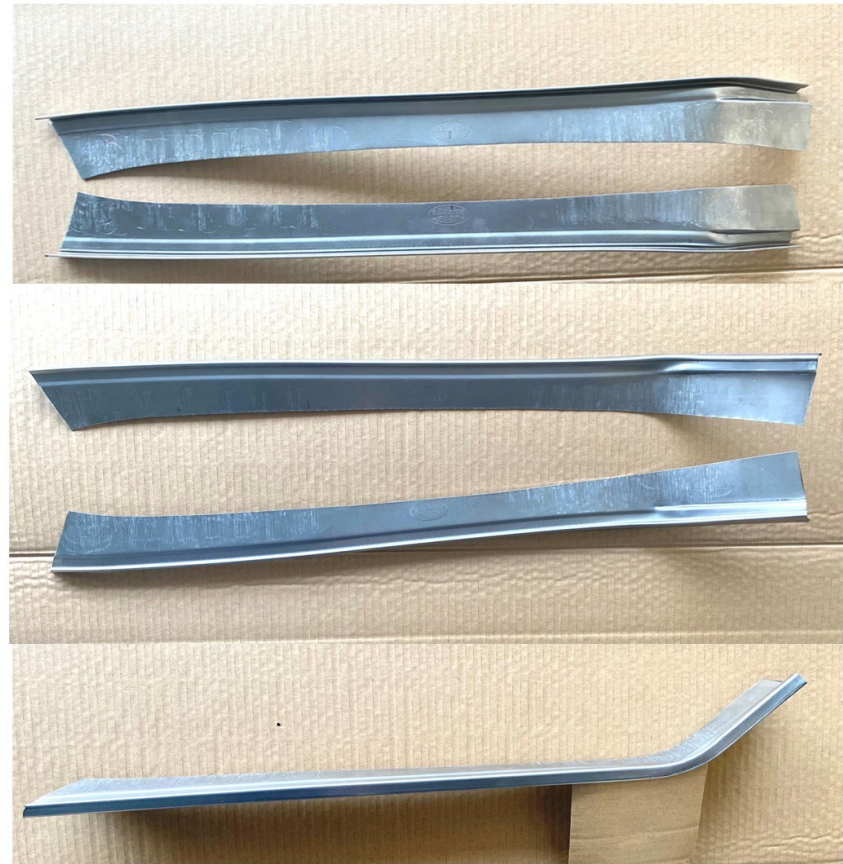

#213 LH #214 RH XA XB XC
Lower Rear Quarter Ute/Van

$80

#215. XA-XC A Pillar Coupe Drip Gutter LH

#216. XA-XB A Pillar Coupe Drip Gutter RH

$175 each

$325 Pair