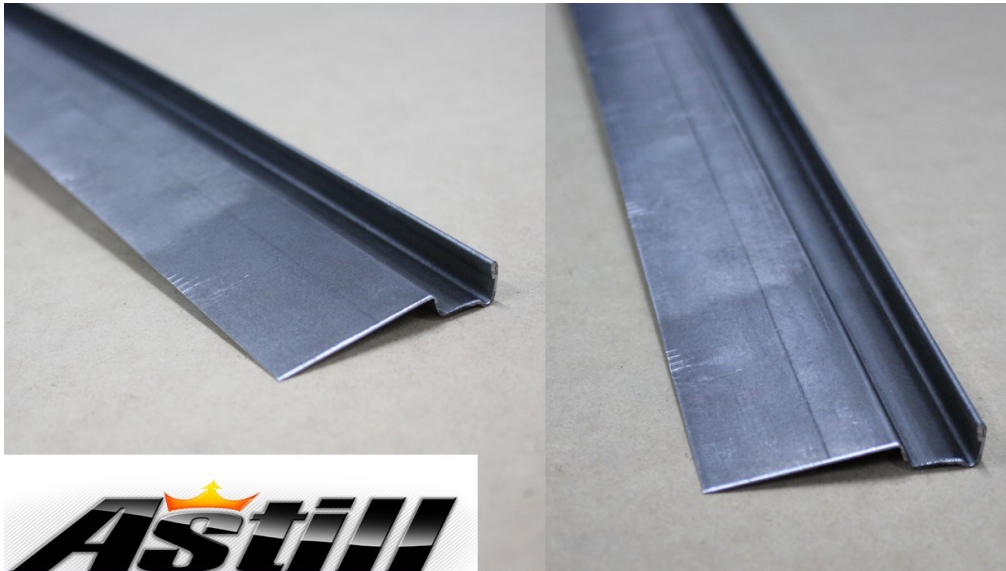

#199. XA XB XC Coupe Drip gutter repair
without removing roof
$475