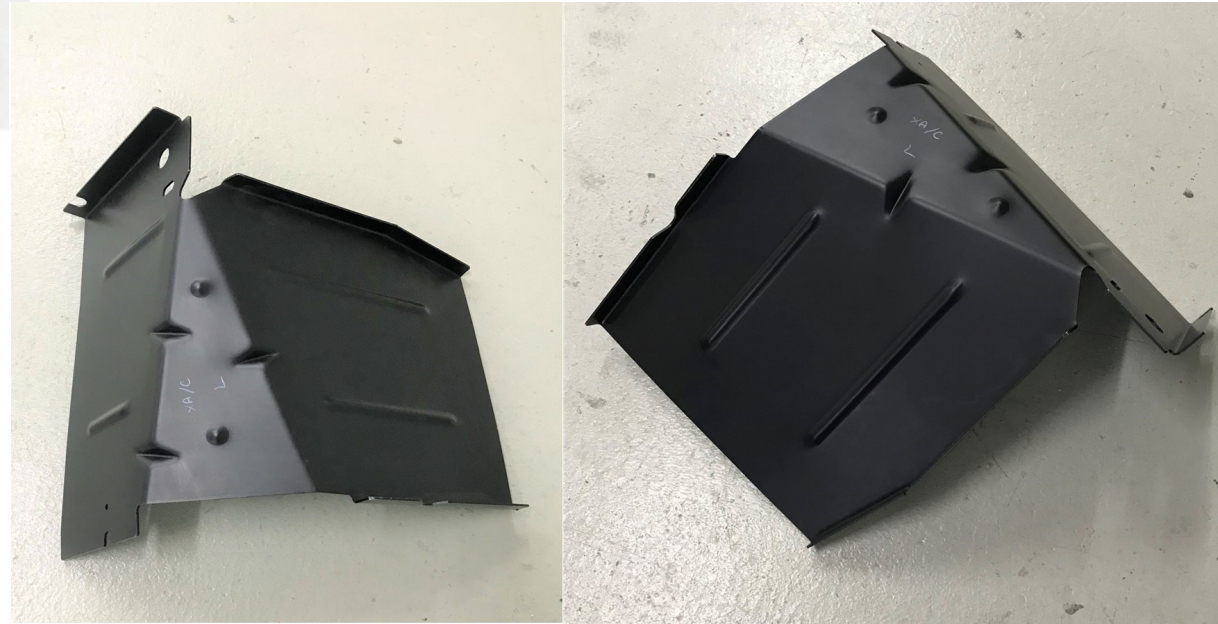

#143. XC Battery Tray

\$80

#144 RH #145 LH. XC Sill end

(lighter gauge than XA XB)

\$32 each

#146. XA XB XC front crossmember pad concourse

\$35

#147 RH #148 LH. XA XB XC TORQUE BOX