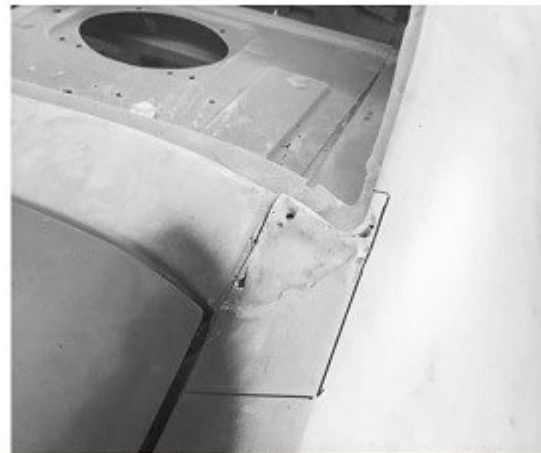

#177 RH #178 LH. XA XB XC

Coupe

front lower quarter repair

$475 per side

Kustom Garage