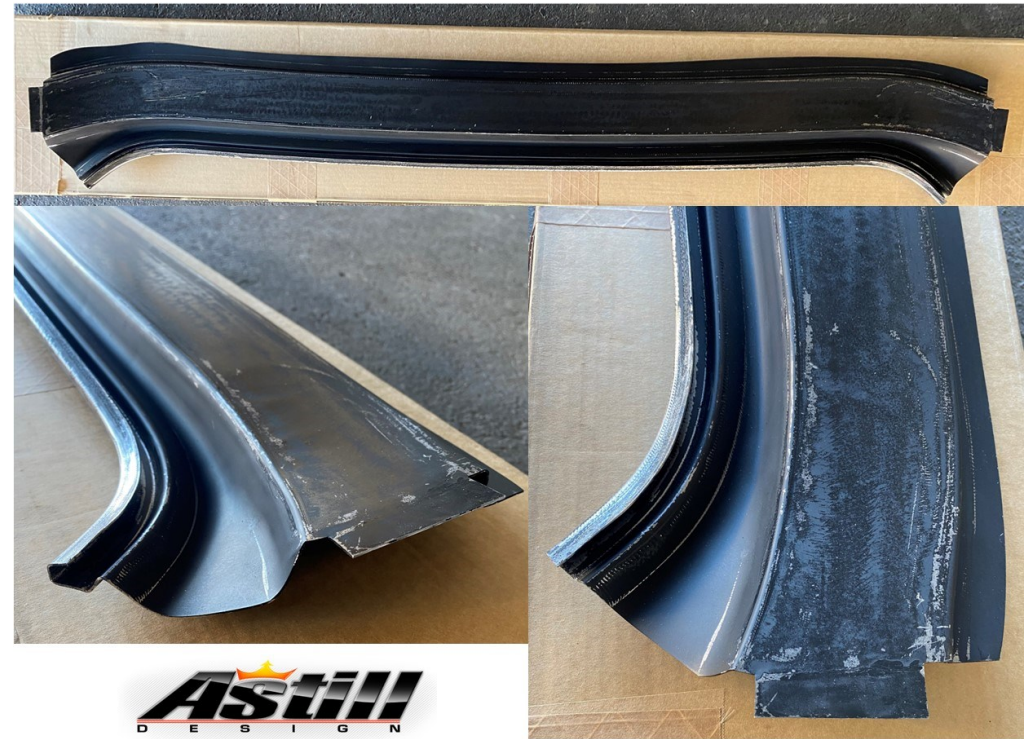

#247. XA-XC Sedan Side Boot Rubber Channel Pair
$75 Pair