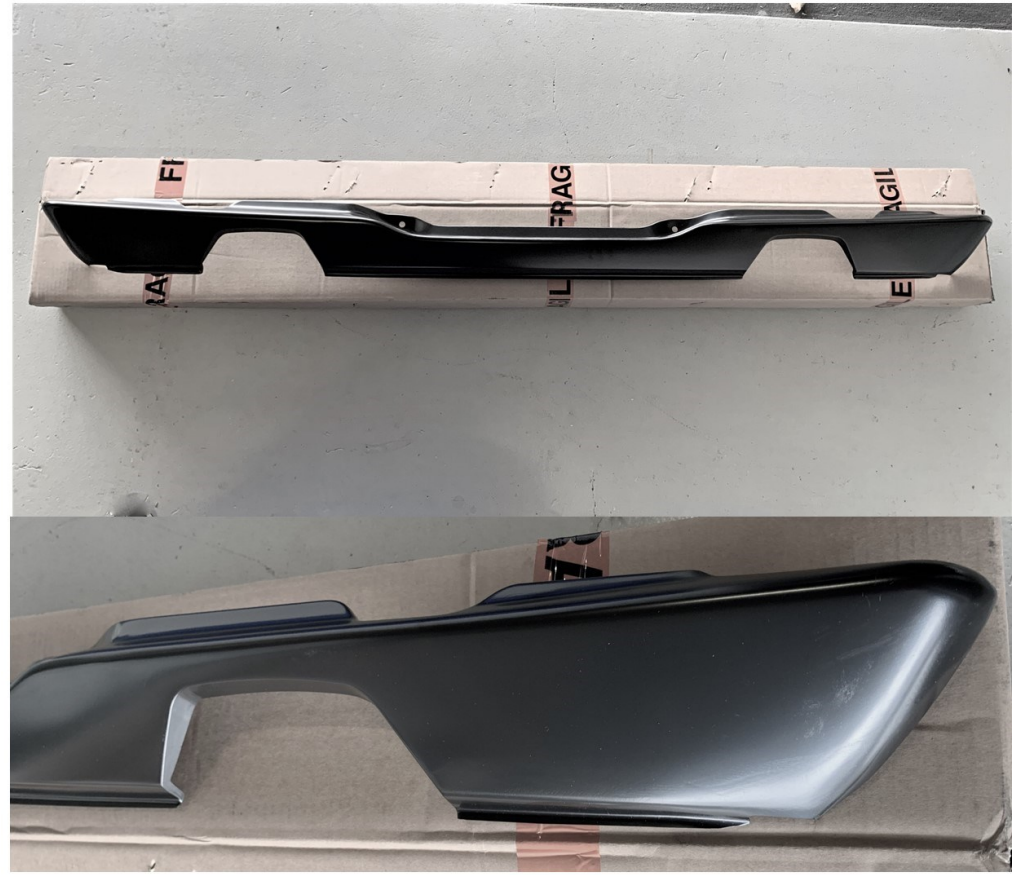

#163. XC sedan tail light panel trim panel

\$265

#164. XA XB XC Coupe Boot Channel

\$60

#165 LH #166 RH. XA XB XC fender repair

Section \$90 each

**#167. XA XB GT coupe and sedan
Rear stone tray
\$270**

**#168. XA XB GS and Twin system cars
XC Coupe Rally pack and COBRA**