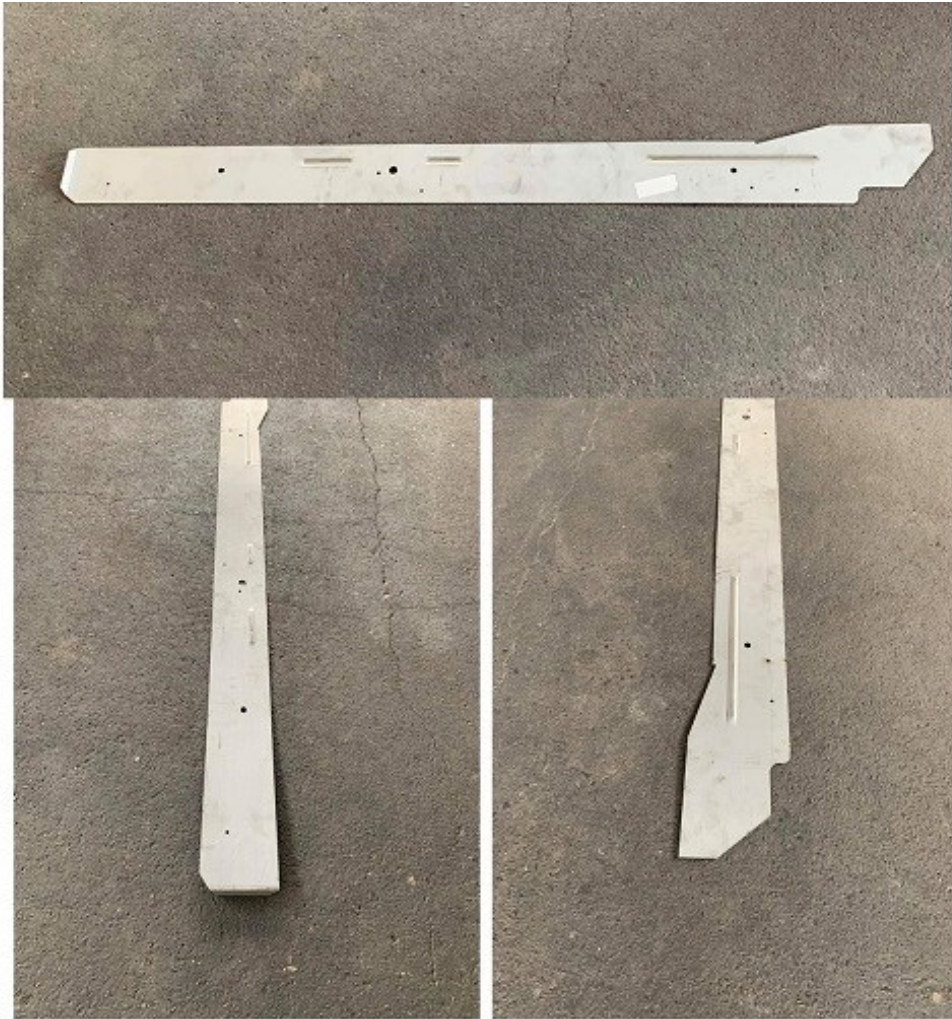

\$580

#184 RH #185 LH. XA XB XC

Van Ute Wagon Fairlane Sill panel Outer

\$480

#186 LH #187 RH. XA XB XC
Van Ute Wagon Fairlane Sill panel Inner

\$110

#188 LH #189 RH. Boot floor with tank mounts
XA XB XC Coupe and Sedan