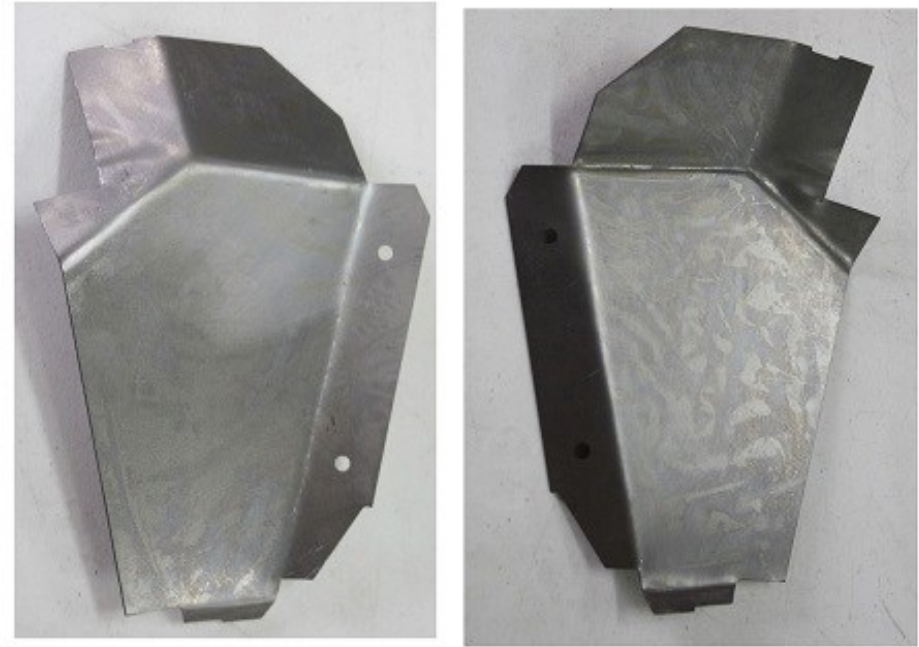

#144 RH #145 LH. XC Sill end

(lighter gauge than XA XB)

$32 each