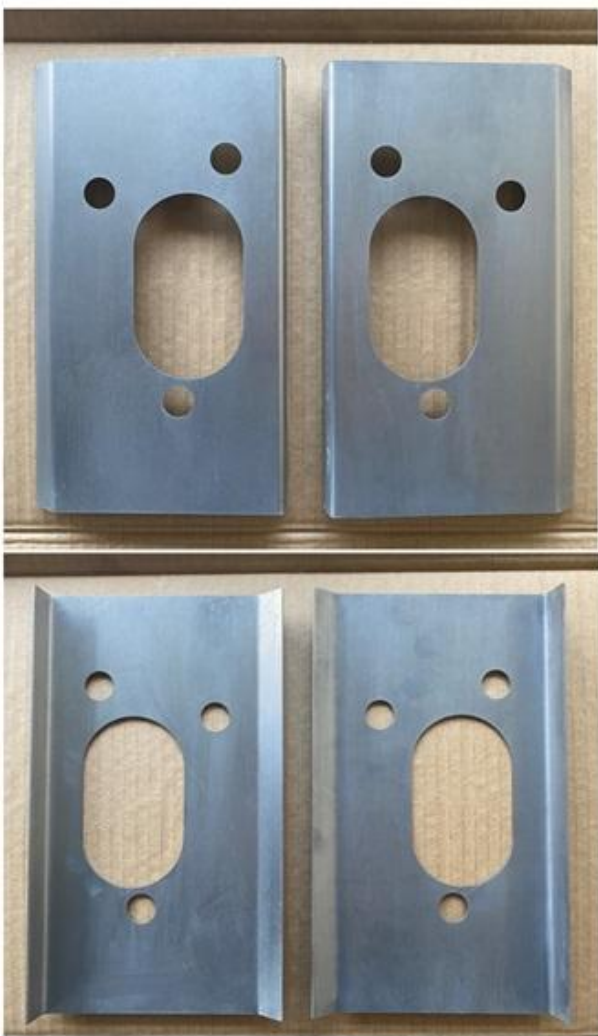

#217. XA-XC Door Lock Support brace LH