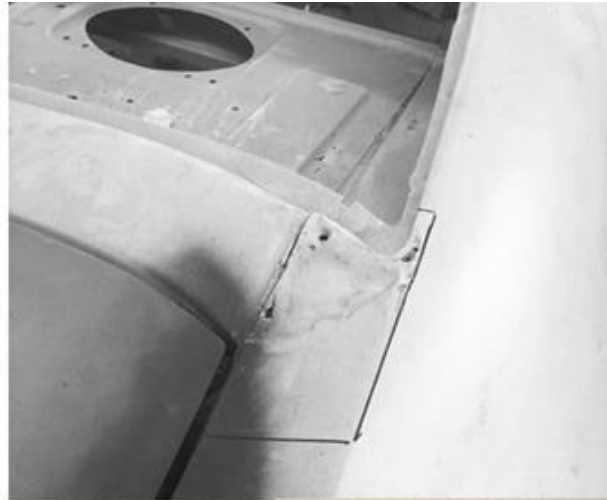

#177 RH #178 LH. XA XB XC

Coupe

front lower quarter repair

$525 per side

Kustom Garage