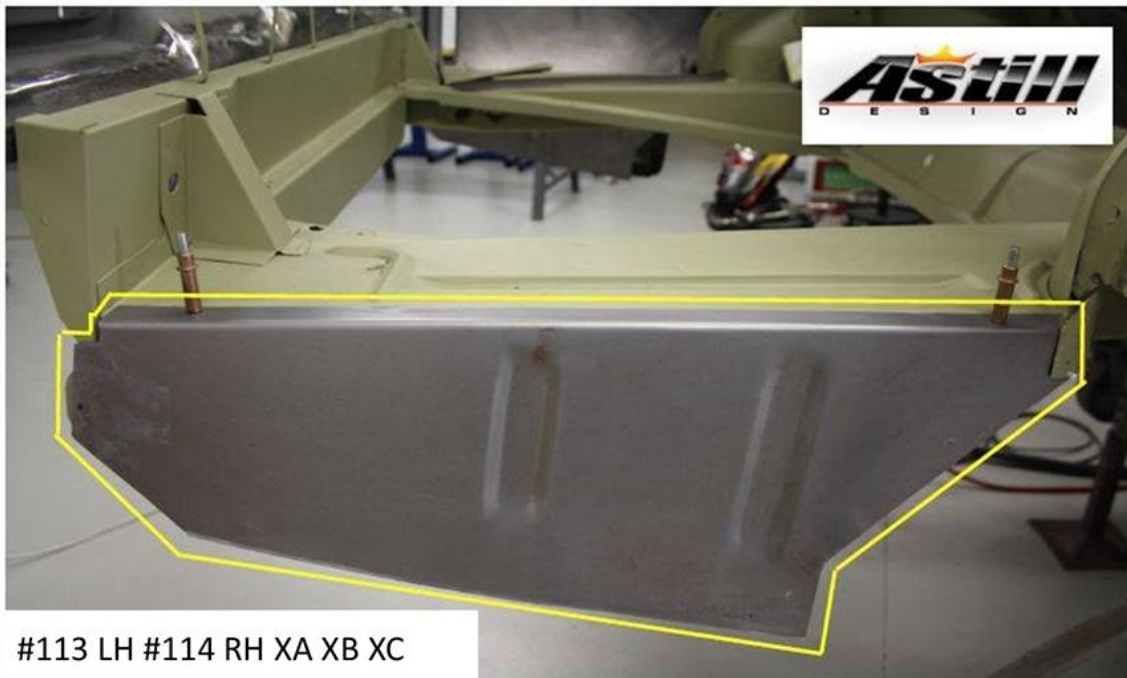

#105 LH #106 RH XA XB XC

Door Latch Area

\$40 each

#109 LH #110 RH XA XB XC

Quarter End Panel Rear

\$110 each

#115. XA XB XC Coupe Rear Wheel Arch
\$540 Pair \$290 Each

#113 LH #114 RH XA XB XC
Inner 1/4 Panel \$90 each