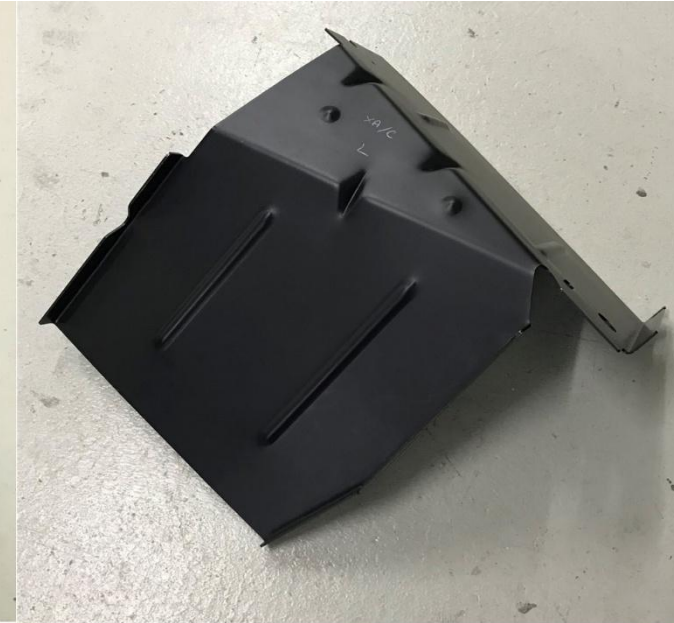

\$100

#143. XC Battery Tray

\$100

#144 RH #145 LH. XC Sill end

(lighter gauge than XA XB)

\$45 each

#146. XA XB XC front crossmember pad concourse

\$50