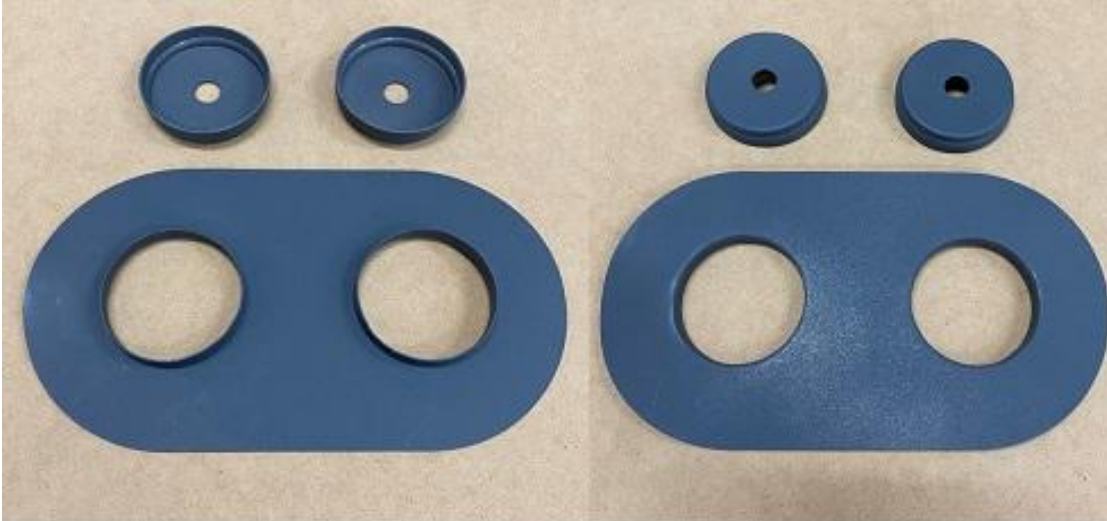

XA XB XC Coupe and Sedan

\$480 each

#190. XAXBXC Front fuel tank mount

\$200

#191. XA XB XC Front Half Kick
Panel Left \$260

#192. XA XB XC Front Half Kick
Panel Right \$260

#196. XA XB Inner Plenum Air
Vent \$110 each