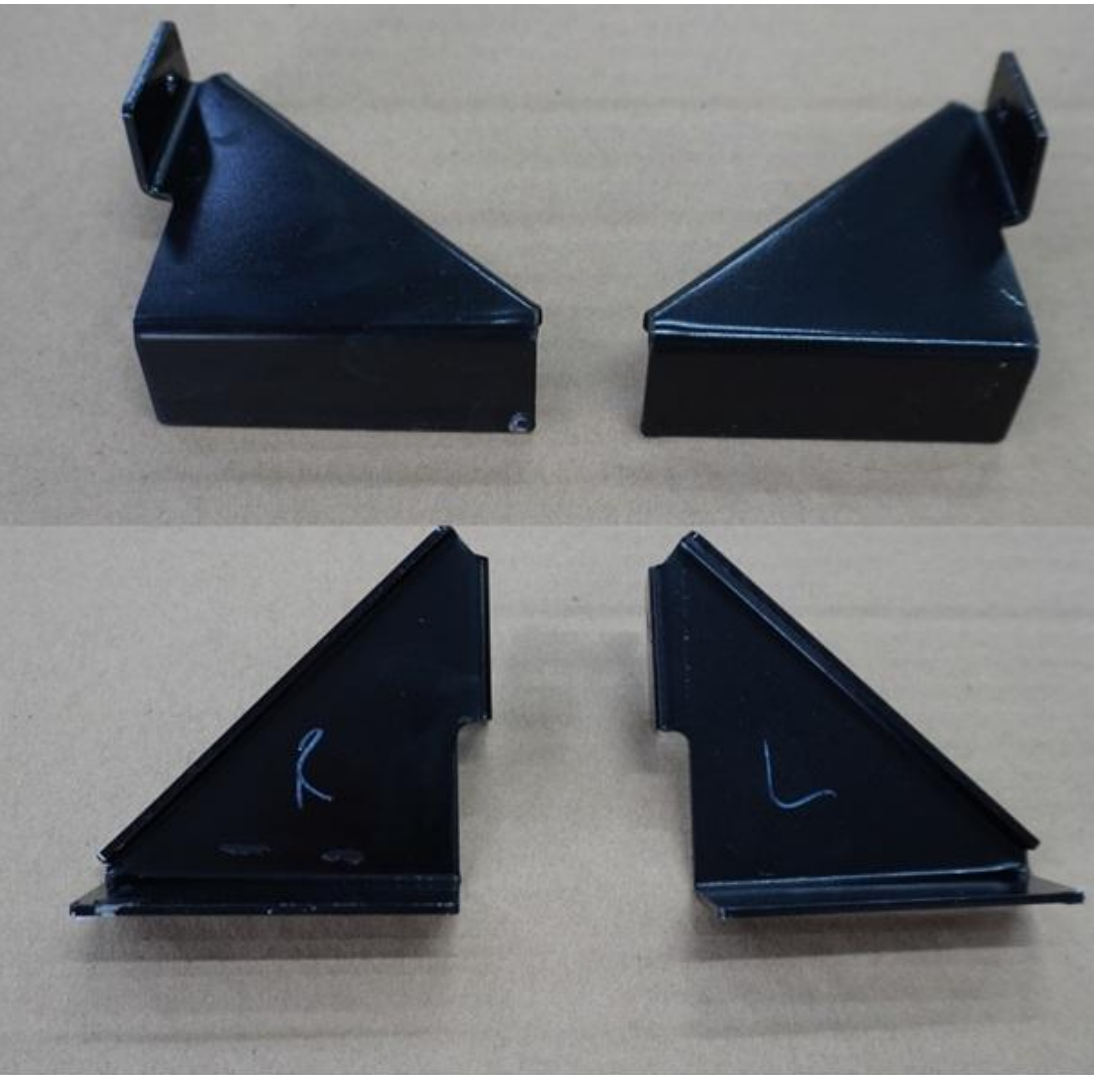

#301 RH XA-XC Torque Box Brace $26ea