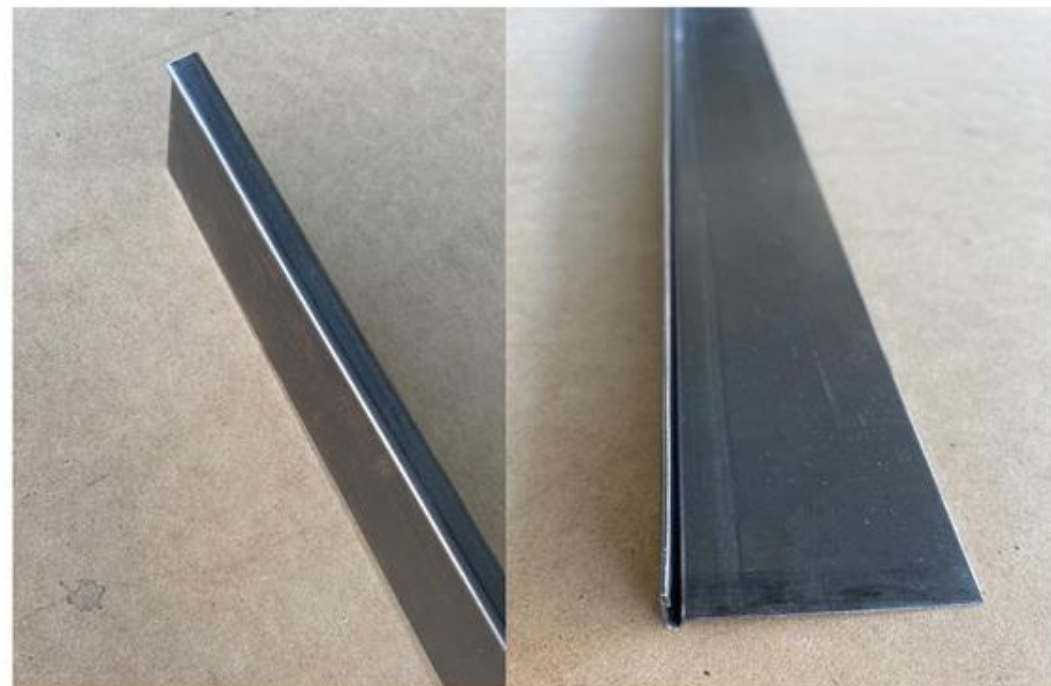

#197. XB GT Bonnet Pin Conversion

Weld in section for XC-XB

Template for location Inc.

\$150

#198. 250 2v Aircleaner

\$295

#199. XA XB XC Coupe Drip gutter repair
without removing roof

\$475