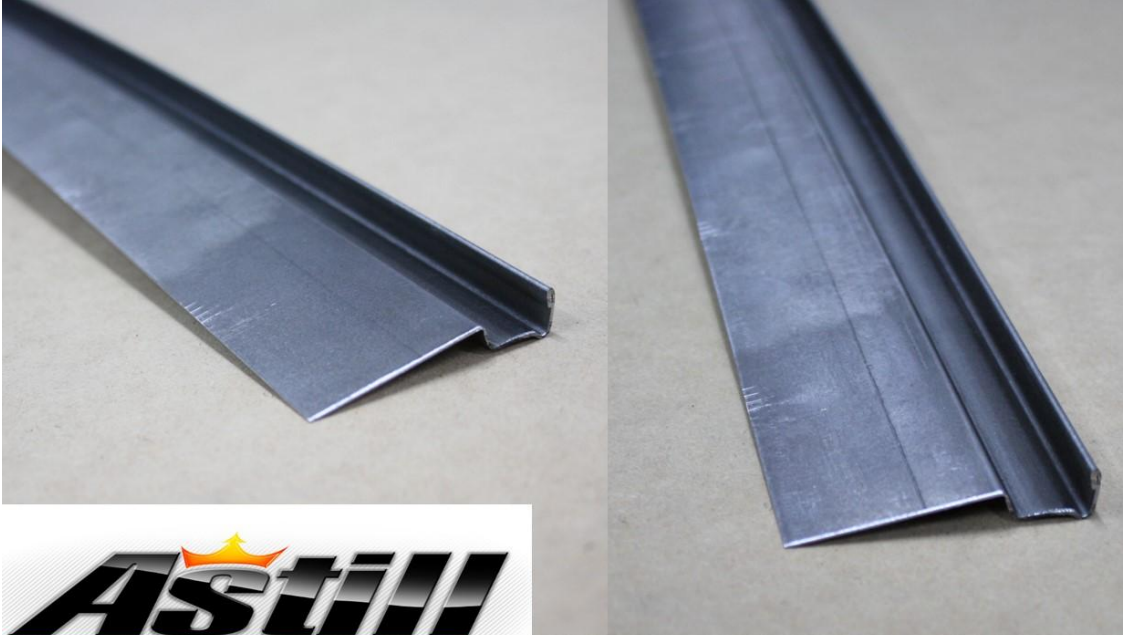

#197. XB GT Bonnet Pin Conversion

Weld in section for XC-XB

Template for location Inc.

\$150

#198. 250 2v Aircleaner

\$295

#199. XA XB XC Coupe Drip gutter repair
without removing roof

\$475