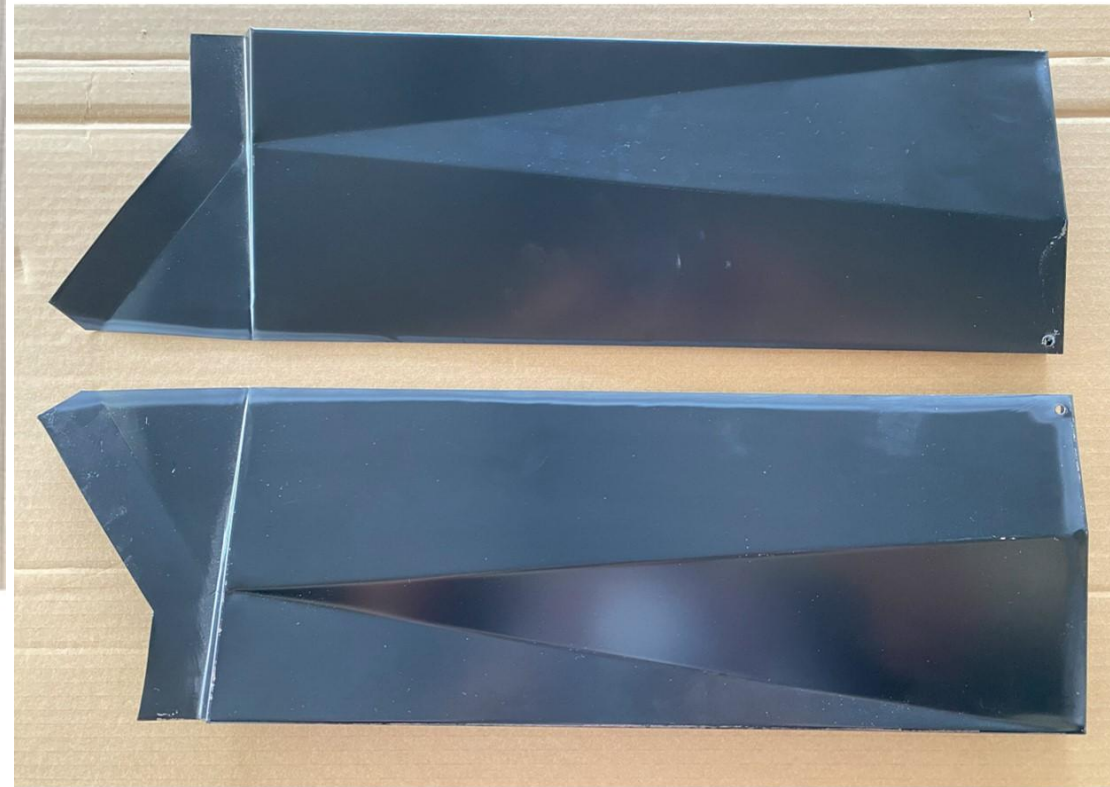

#257. XA-XC Sedan OEM Drip Gutter LH

#258. XA-XB Sedan OEM Drip Gutter RH

$325 each

#256. $595 Pair