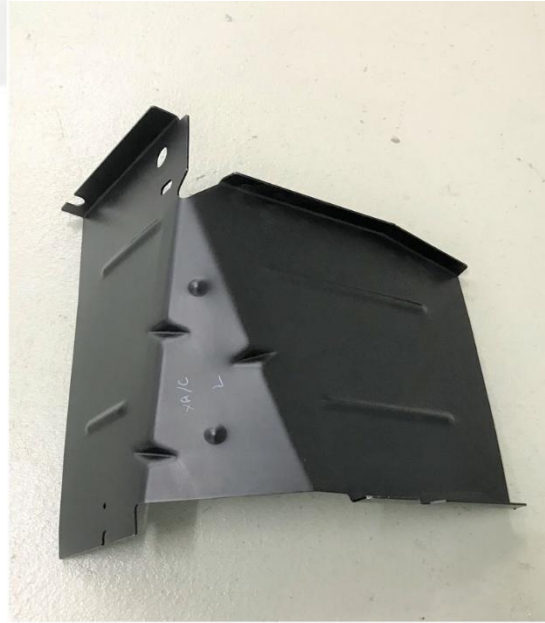

\$100

#143. XC Battery Tray

\$100

#144 RH #145 LH. XC Sill end

(lighter gauge than XA XB)

\$45 each

#146. XA XB XC front crossmember pad concourse

\$50