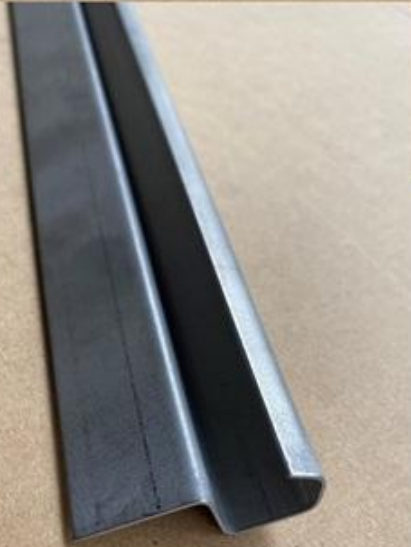

**#202. Universal Boot
Rubber Section
122cm x 4cm
$90**