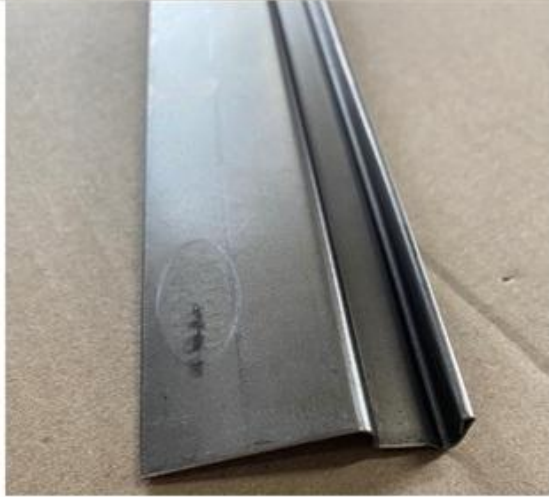

XA- XC Sedan Wheel Arch Repair

\$595 Pair OR \$325 each

#229 LH XA-XC Sedan A Pillar Gutter Repair \$215

#230 RH XA-XC Sedan A Pillar Gutter Repair \$215

#231 Pair \$385

#232. XA-XC Sedan Gutter Repair LH

#233. XA-XC Sedan Gutter Repair RH