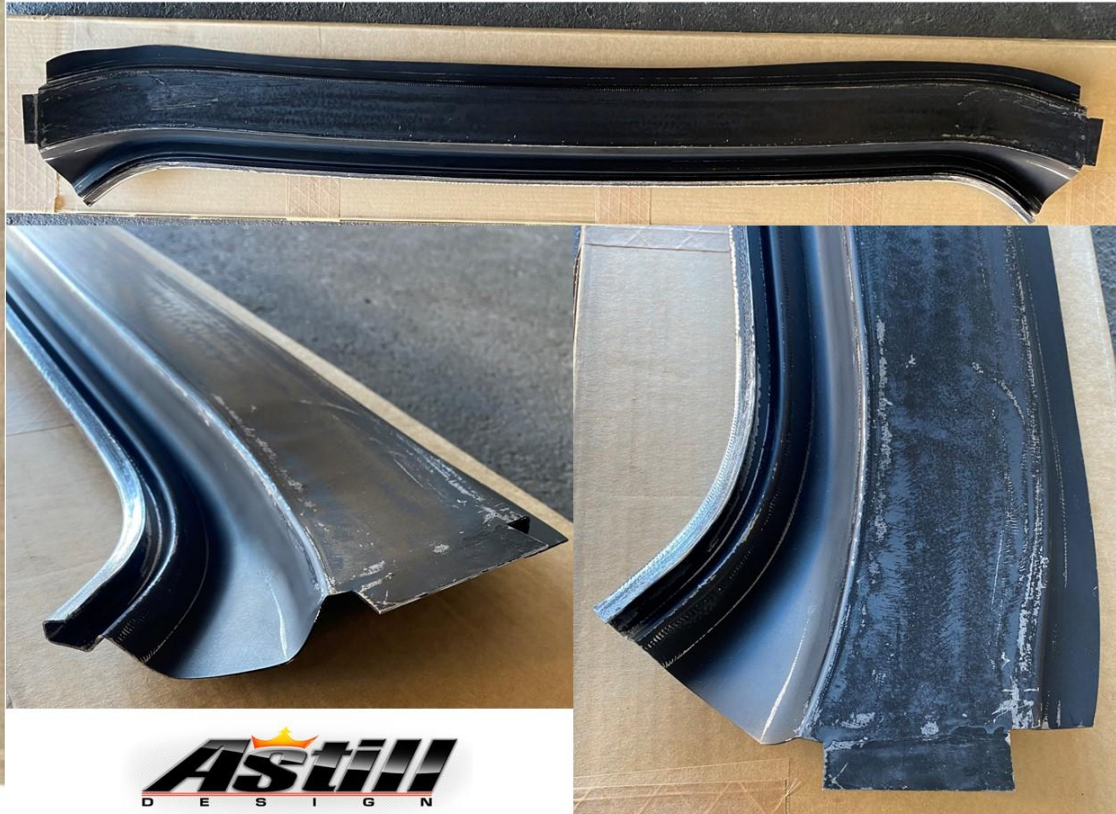

\$650

#244. XA-XC Coupe Parcel Shelf
(Front Speaker Area)

\$650

#245. XA-XC Speaker Repair Falcon Left

#246. XA-XC Speaker Repair Falcon Right

Coupe & Sedan

\$150 Each

#247. XA-XC Sedan Side Boot Rubber Channel Pair
\$100 Pair