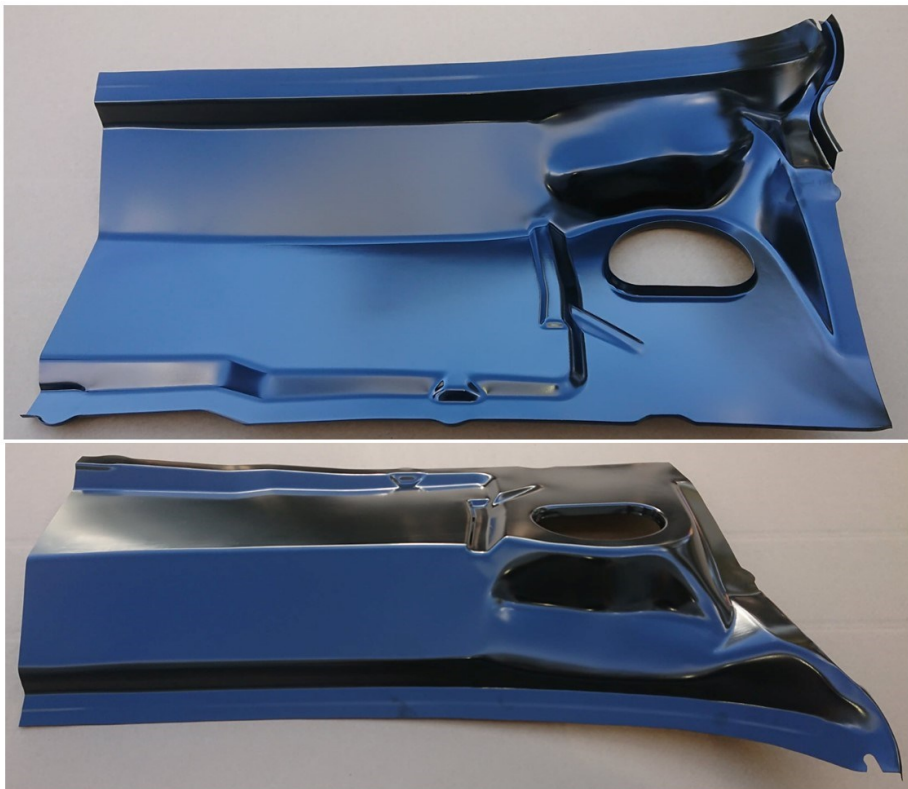

#237. XA-XC Sedan C Pillar Gutter PAIR \$315

#241 XA-XC Upper Plenum

Not drilled for ID Tags-suits all types

Suits all body types

\$1450

#240. XA XB Sedan Rear Window Support

\$30 pair

#242 XA XB LH Lower Half Plenum / Cowl repair section—Suits all body types