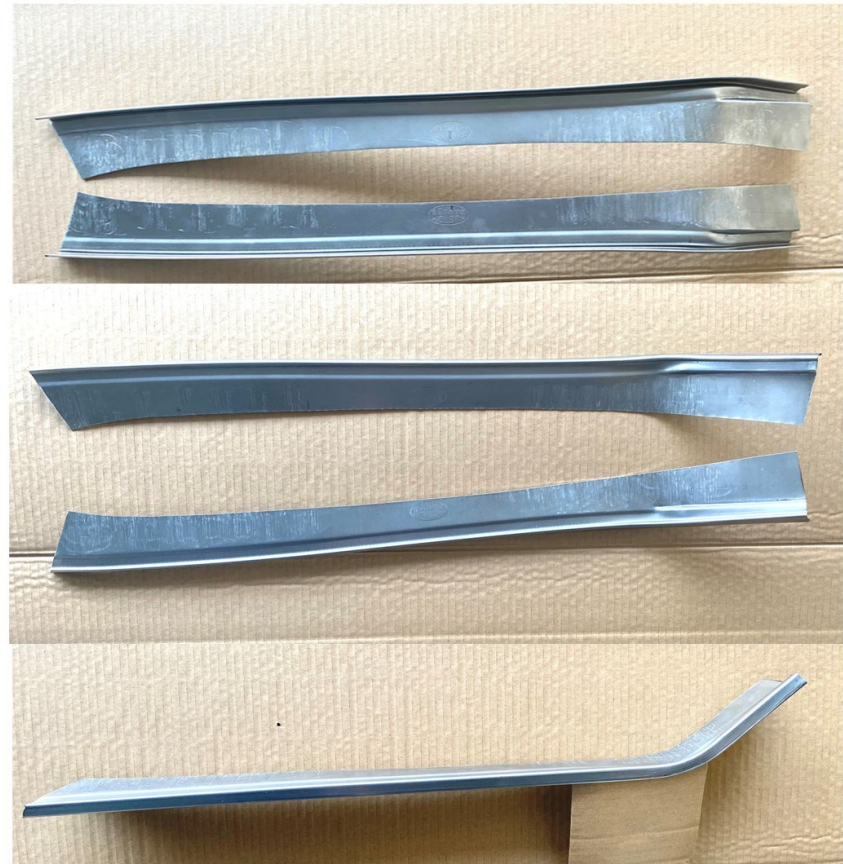

#213 LH #214 RH XA XB XC

Lower Rear Quarter Ute/Van

$110

#215. XA-XC A Pillar Coupe Drip Gutter LH

#216. XA-XB A Pillar Coupe Drip Gutter RH

$175 each

$325 Pair