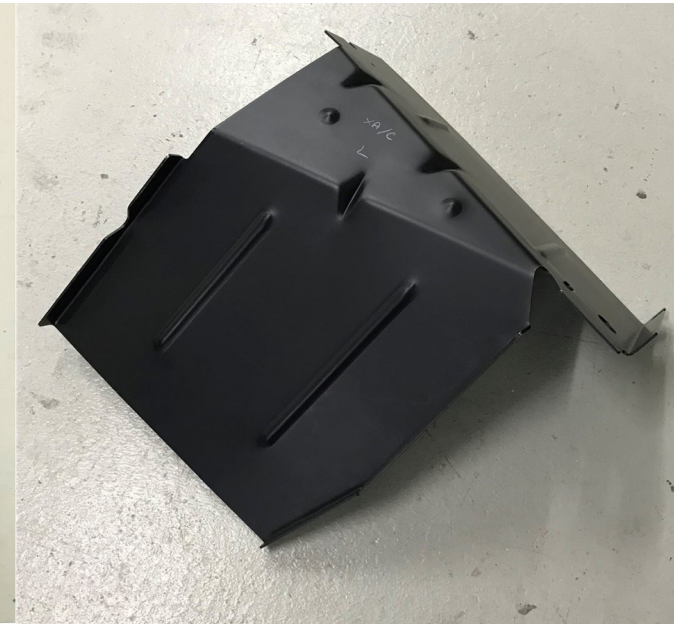

(lighter gauge than XA XB)

\$45 each

#146. XA XB XC front crossmember pad concourse

\$50

#147 RH #148 LH. XA XB XC TORQUE BOX

2mm one piece pressing

\$385 per side

#151 BOOT RUBBER CHANNEL