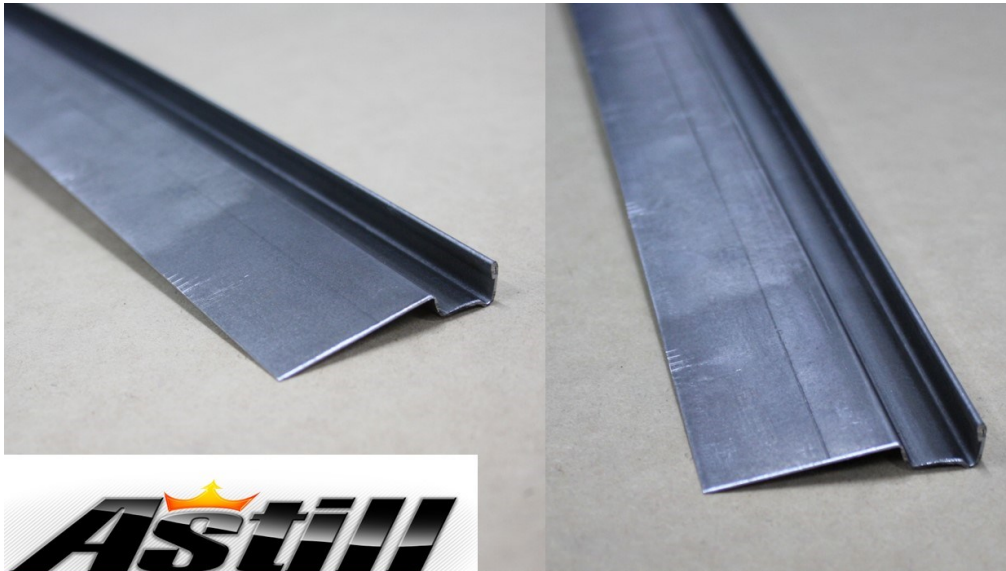

#196. XA XB Inner Plenum Air  
Vent \$110 each

#197. XB GT Bonnet Pin Conversion

Weld in section for XC-XB

Template for location Inc.

\$150

#198. 250 2v Aircleaner

\$295

#199. XA XB XC Coupe Drip gutter repair  
without removing roof  
\$475