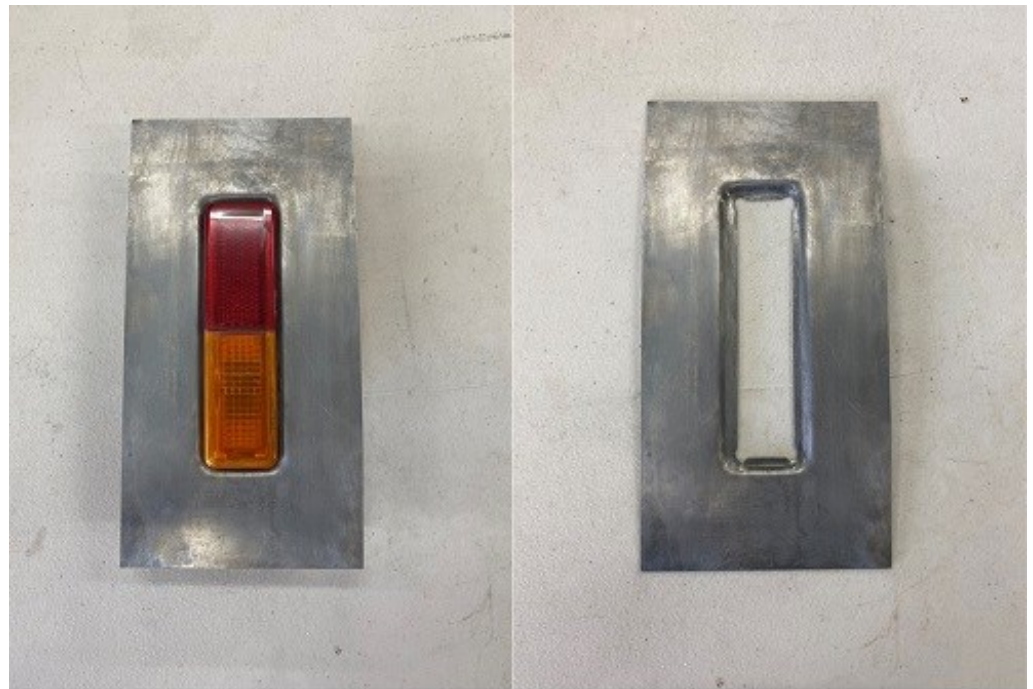

**#116 XA XB XC Coupe Parcel Shelf Panel**

**\$525**

**#117 XA XB XC Coupe  
Vertical Parcel  
Shelf Panel**

**\$425**

#118. XA XB XC Coupe  
OEM style Drip gutters  
\$545 pair

Kustom Garage

#119. XA-Early XB  
Quarter Panel Side Light Panel  
\$100 each