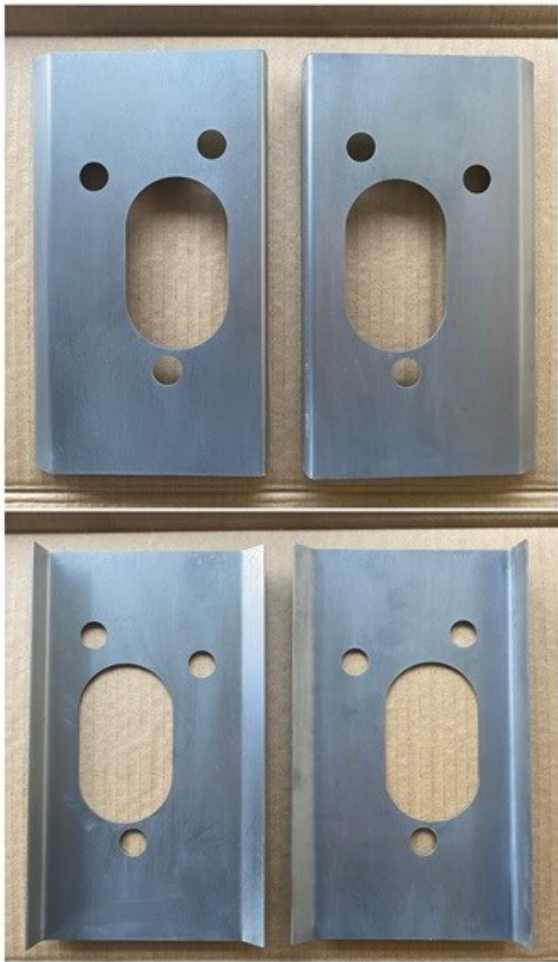

#211 XA XB XC Coupe Lower Rear 1/4 RH

\$580 each side

#213 LH #214 RH XA XB XC

Lower Rear Quarter Ute/Van

\$110

#215. XA-XC A Pillar Coupe Drip Gutter LH

#216. XA-XB A Pillar Coupe Drip Gutter RH

\$175 each

\$325 Pair

#217. XA-XC Door Lock Support brace LH

#218. XA-XC Door Lock Support brace RH

\$35 each

#223 Remote Solenoid bracket

\$28 each

#219 LH Sedan Front Door Lower

#220 RH Sedan Front Door Lower