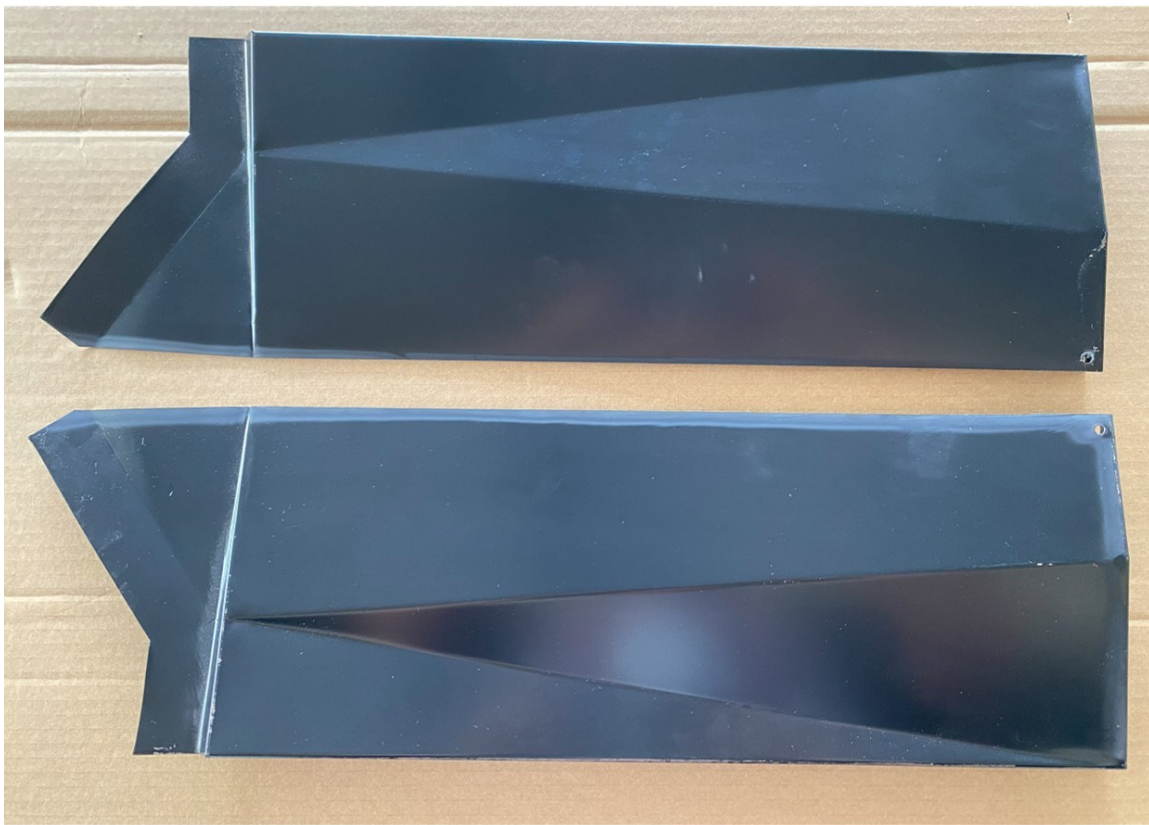

#259 LH XA XB XC Wagon Inner Quarter