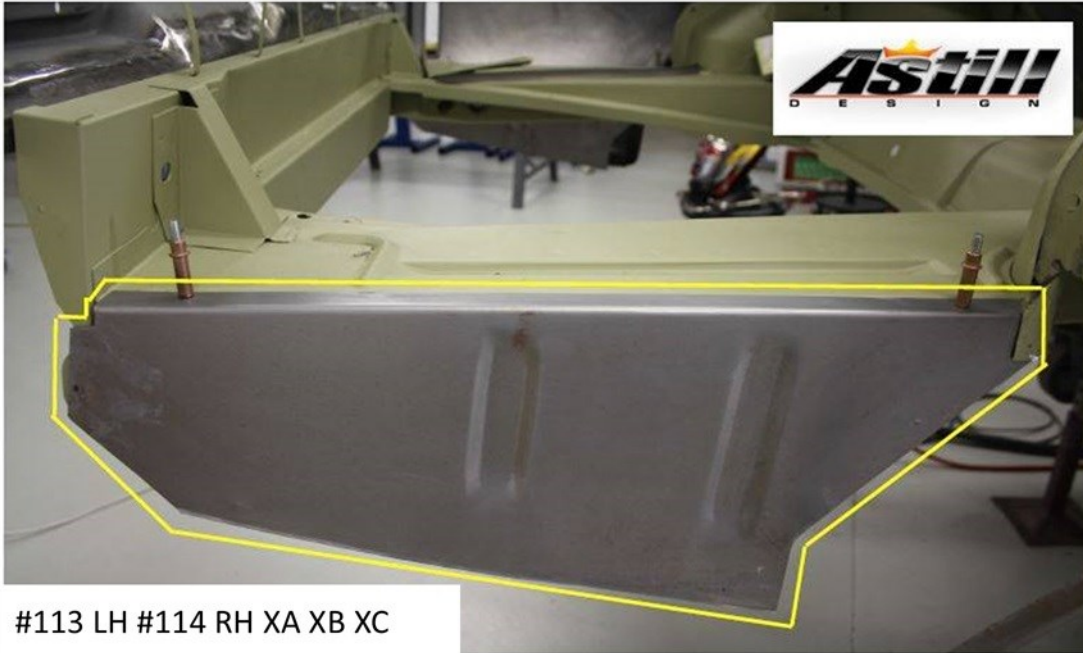

#105 LH #106 RH XA XB XC

Door Latch Area

\$40 each

#109 LH #110 RH XA XB XC

Quarter End Panel Rear

\$110 each

#113 LH #114 RH XA XB XC  
Inner 1/4 Panel \$90 each

#115. XA XB XC Coupe Rear Wheel Arch  
\$495 Pair \$275 Each