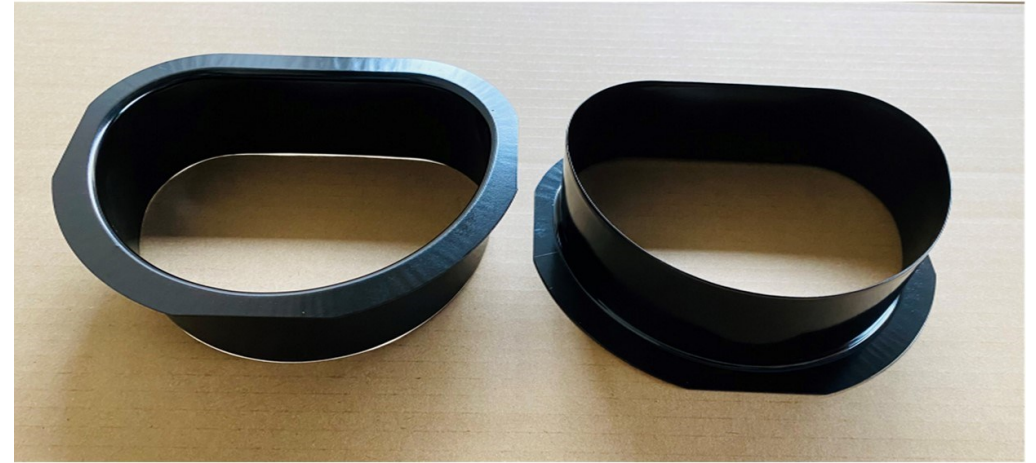

\$110

#188 LH #189 RH. Boot floor with tank mounts  
XA XB XC Coupe and Sedan

\$480 each

#190. XAXBXC Front fuel tank mount

\$200

#191. XA XB XC Front Half Kick  
Panel Left \$260

#192. XA XB XC Front Half Kick  
Panel Right \$260