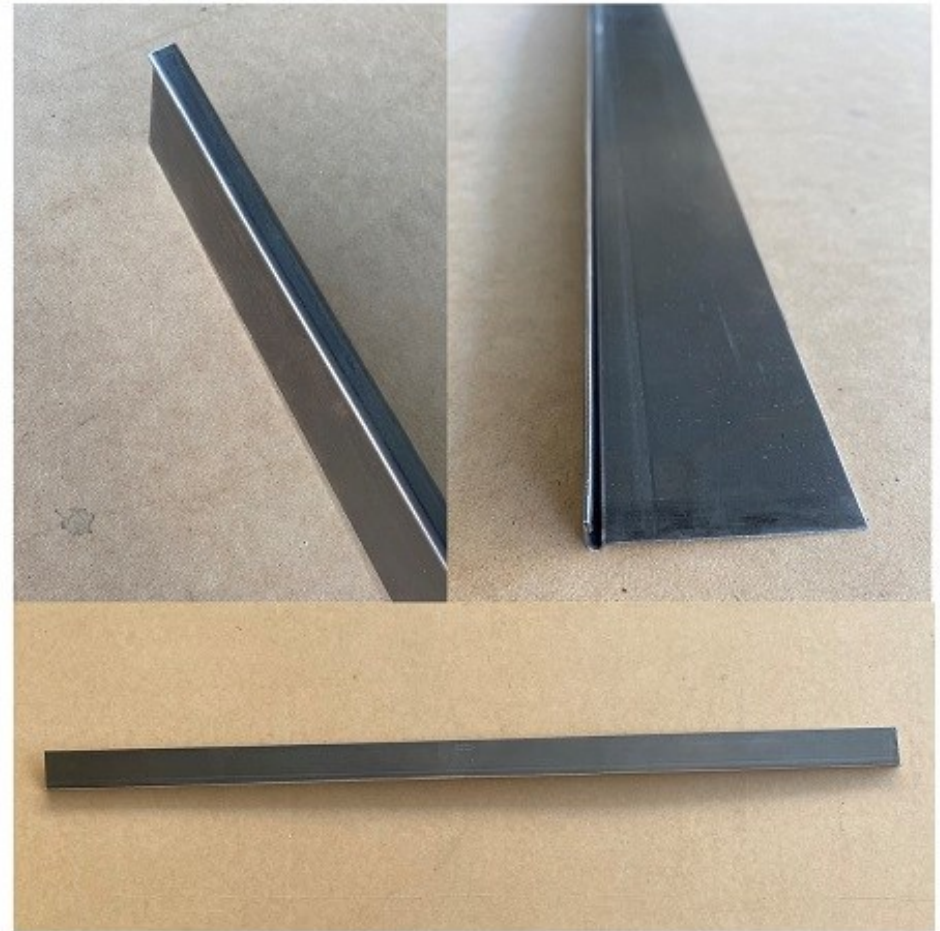

#196. XA XB Inner Plenum Air  
Vent \$110 each

#197. XB GT Bonnet Pin Conversion

Weld in section for XC-XB

Template for location Inc.

\$150

#198. 250 2v Aircleaner

\$295

#199. XA XB XC Coupe Drip gutter repair  
without removing roof  
\$475