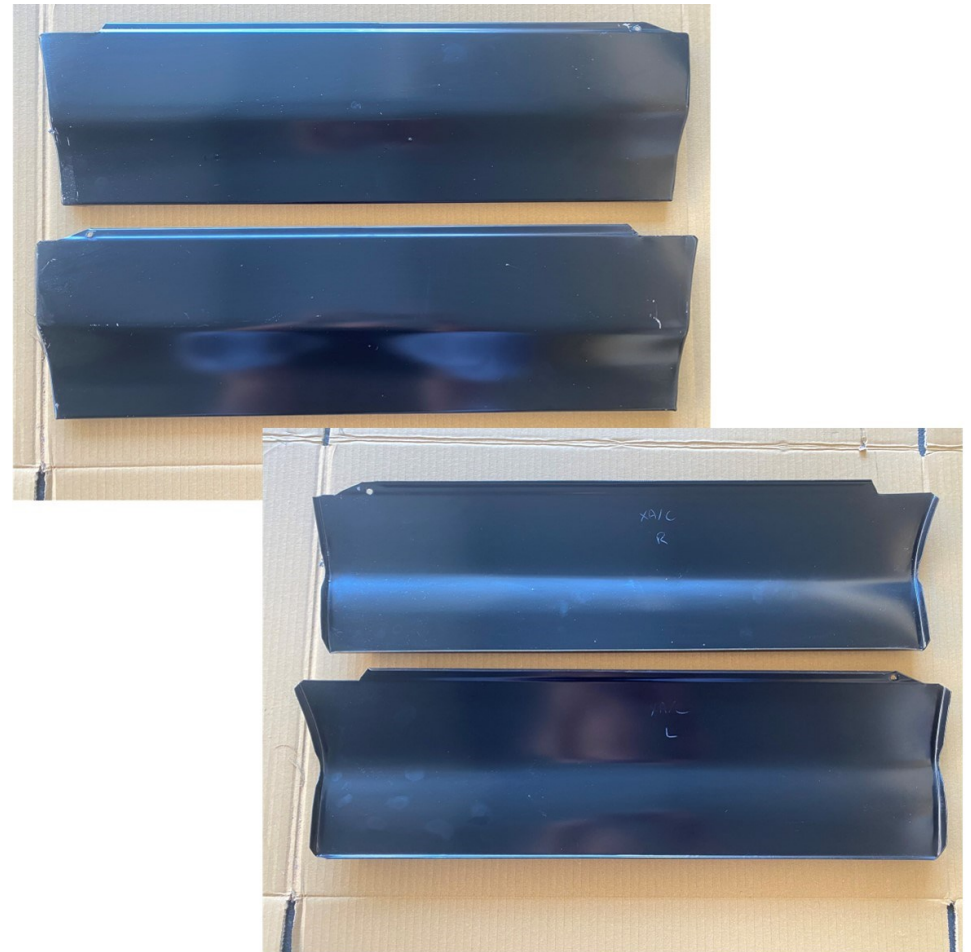

#219 LH Sedan Front Door Lower

#220 RH Sedan Front Door Lower

XA-XC

$90

#221 LH XA-XC Sedan Rear Door Lower

#222 RH XA-XC Sedan Rear Door Lower

$80 each