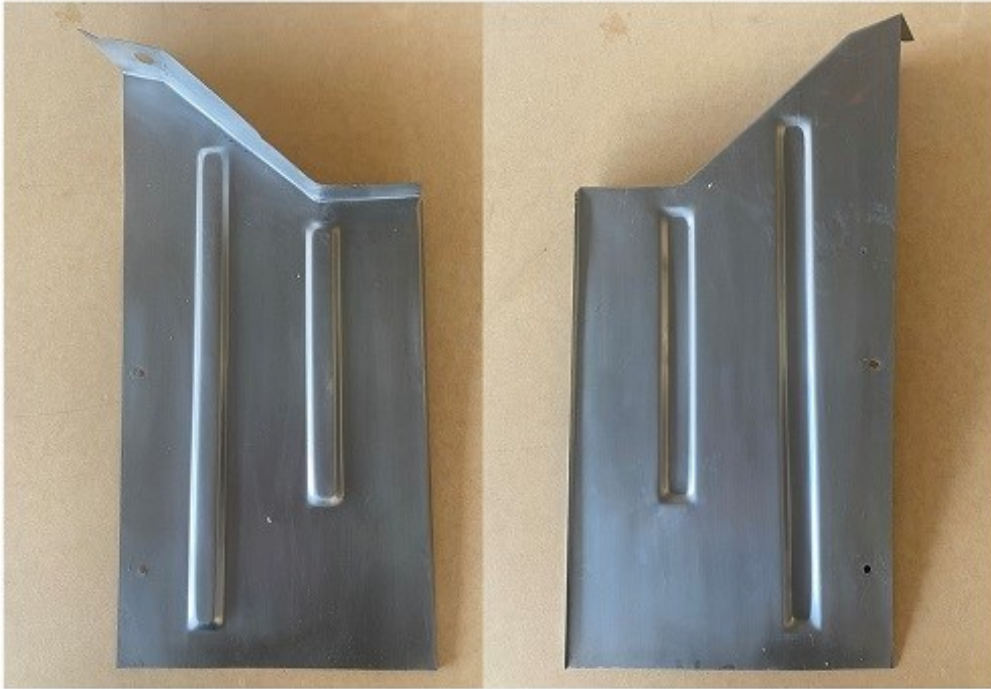

\$110

#188 LH #189 RH. Boot floor with tank mounts  
XA XB XC Coupe and Sedan

\$480 each

#190. XAXBXC Front fuel tank mount

\$200

#191. XA XB XC Front Half Kick  
Panel Left \$260

#192. XA XB XC Front Half Kick  
Panel Right \$260