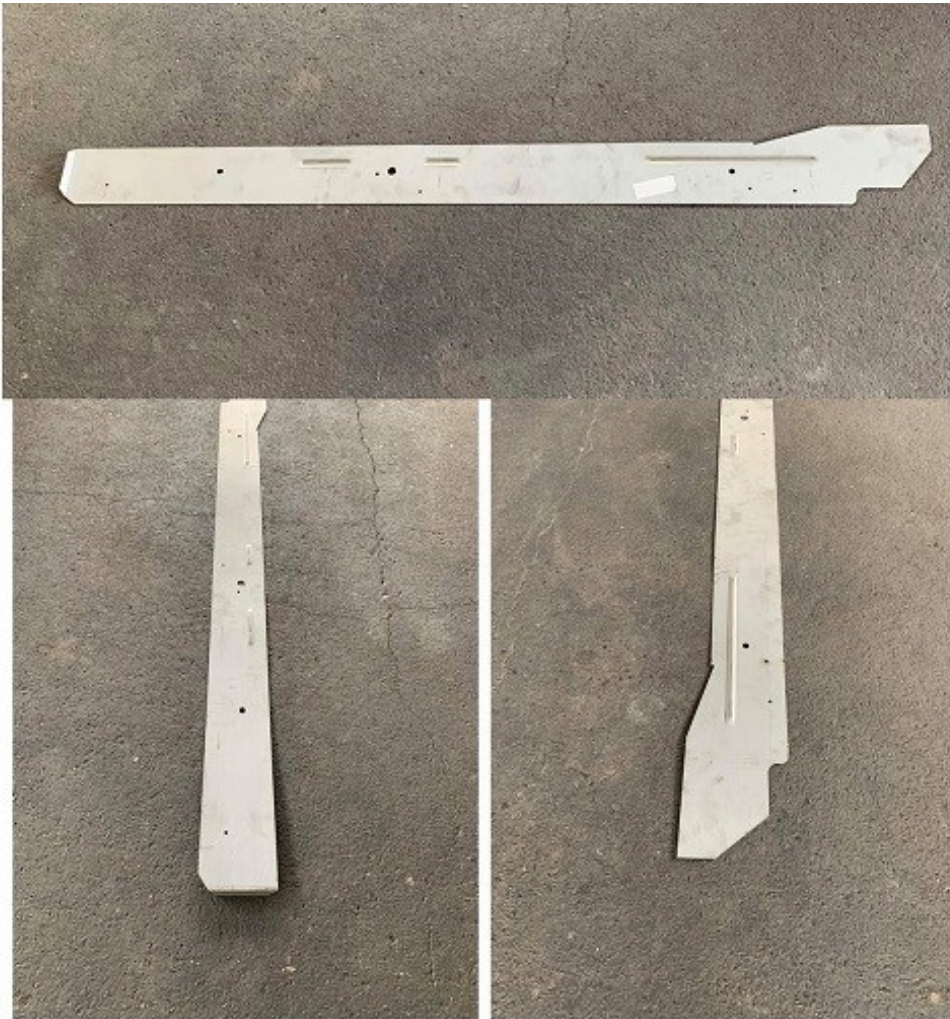

\$560

#183. XA Sedan Front Bumper Chrome

Weights 8Kg

\$600

#184 RH #185 LH. XA XB XC

Van Ute Wagon Fairlane Sill panel Outer

\$500

#186 LH #187 RH. XA XB XC  
Van Ute Wagon Fairlane Sill panel Inner