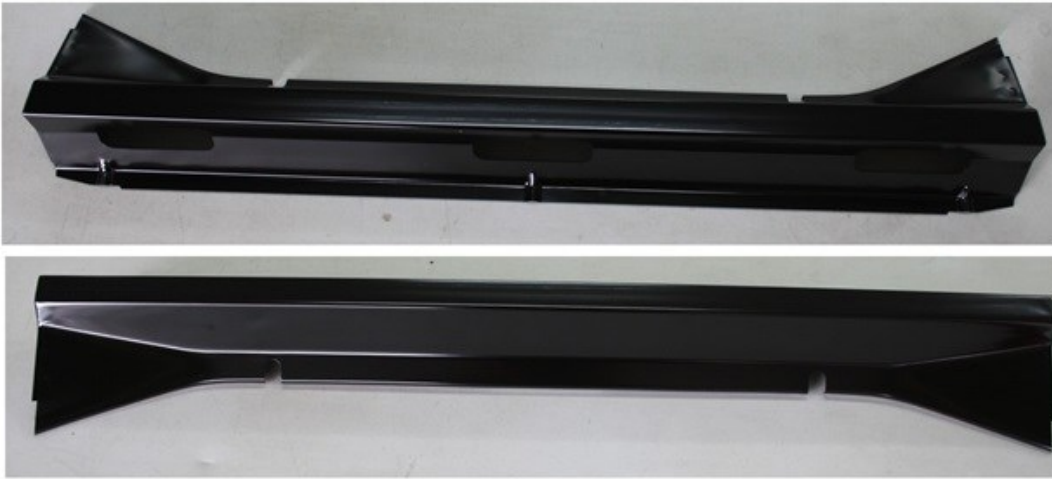

#163. XC sedan tail light panel trim panel