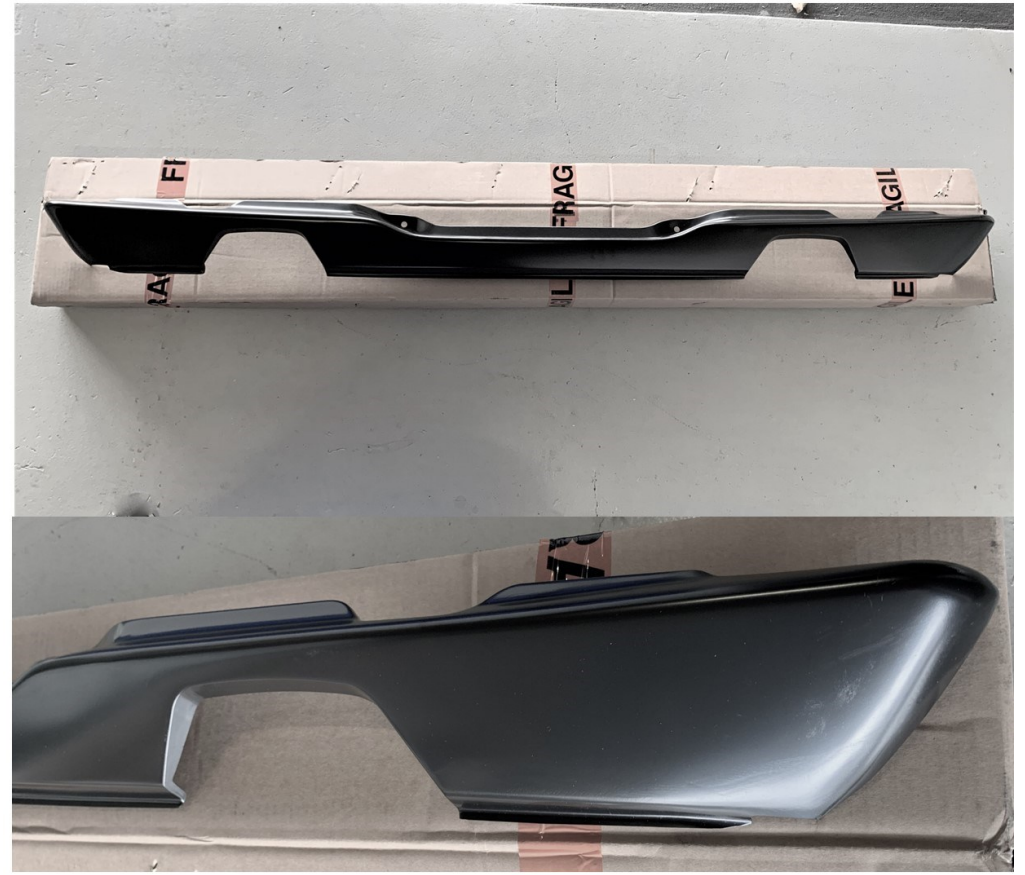

**#161 LH #162 RH Sedan Boot Corner  
\$100 each**

#163. XC sedan tail light panel trim panel

\$310

#164. XA XB XC Coupe Boot Channel

\$80

#165 LH #166 RH. XA XB XC fender repair  
Section \$110 each

**#167. XA XB GT coupe and sedan  
Rear stone tray  
\$270**