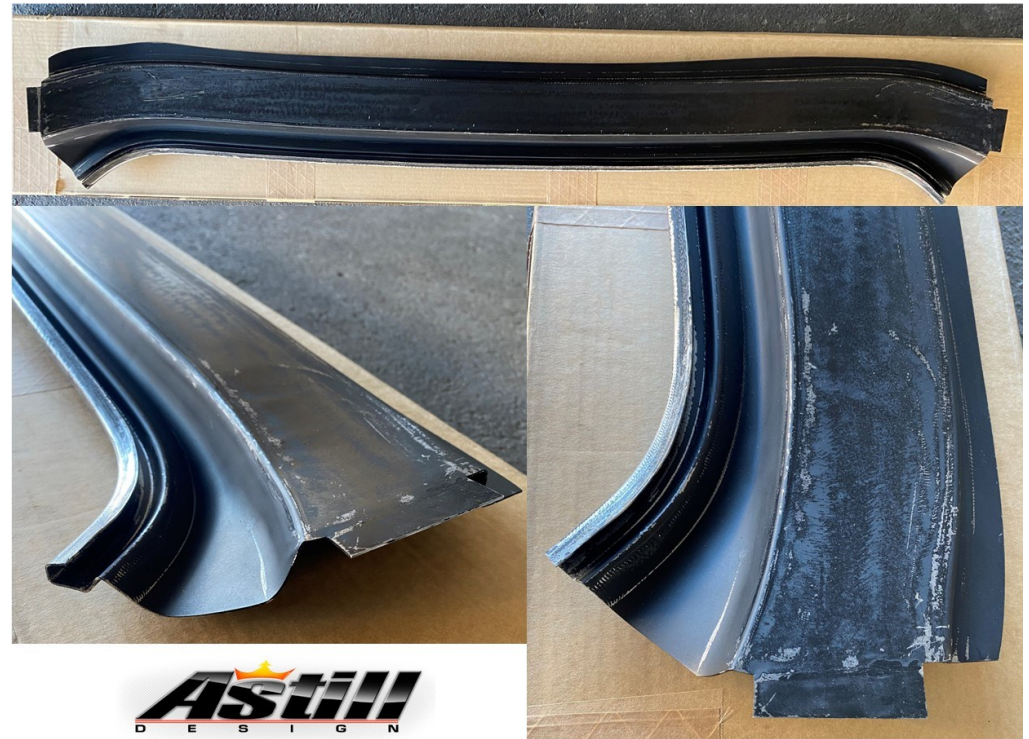

Coupe & Sedan

\$150 Each

#247. XA-XC Sedan Side Boot Rubber Channel Pair  
\$100 Pair

#248. XA XB XC COUPE Super Modified rear window  
lower panel, Reshaped by Kustom garage to correct  
radius edges, boot rubber channel and pressing  
marks removed  
\$600