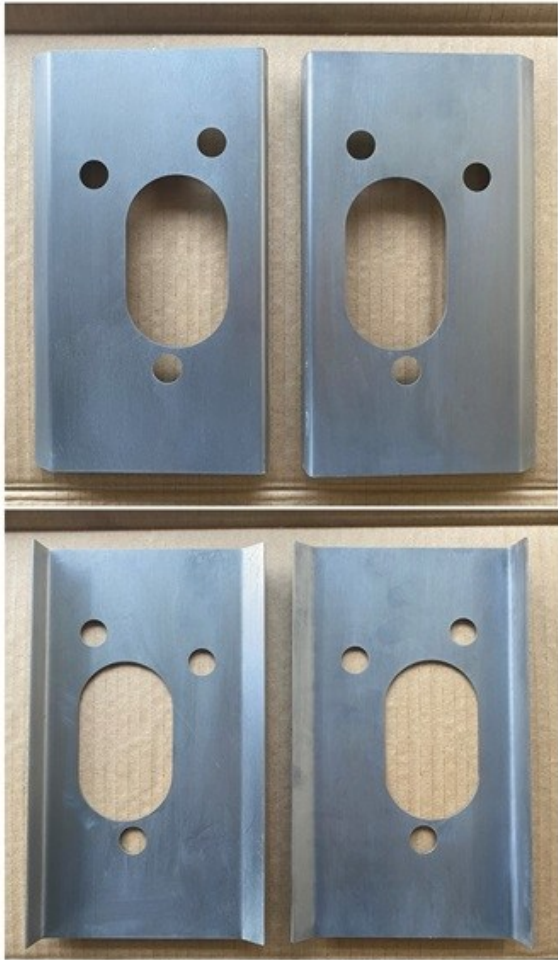

#213 LH #214 RH XA XB XC

Lower Rear Quarter Ute/Van

\$110

#215. XA-XC A Pillar Coupe Drip Gutter LH

#216. XA-XB A Pillar Coupe Drip Gutter RH

\$190 each

\$355 Pair

#217. XA-XC Door Lock Support brace LH

#218. XA-XC Door Lock Support brace RH

\$35 each

#223 Remote Solenoid bracket

\$28 each

#219 LH Sedan Front Door Lower

#220 RH Sedan Front Door Lower

XA-XC

\$90