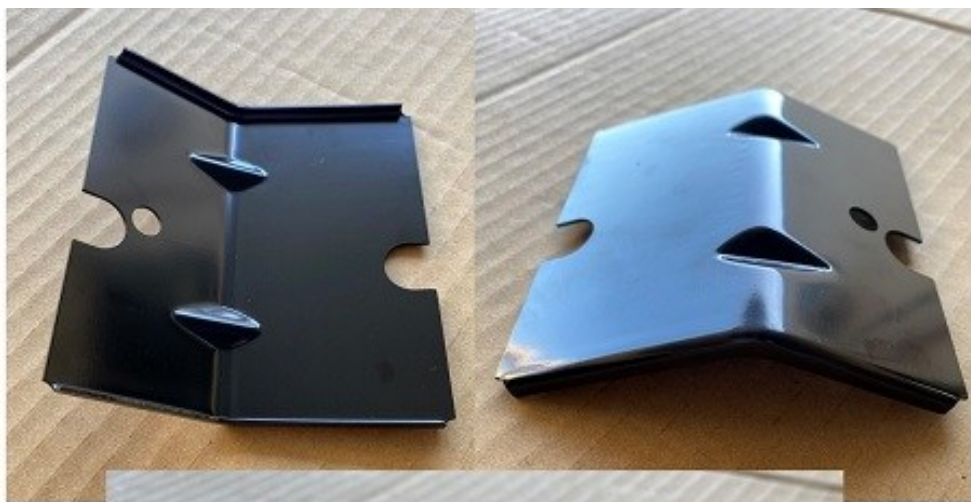

#206 XA-XC Upper Plenum Small Reinforcing Plate