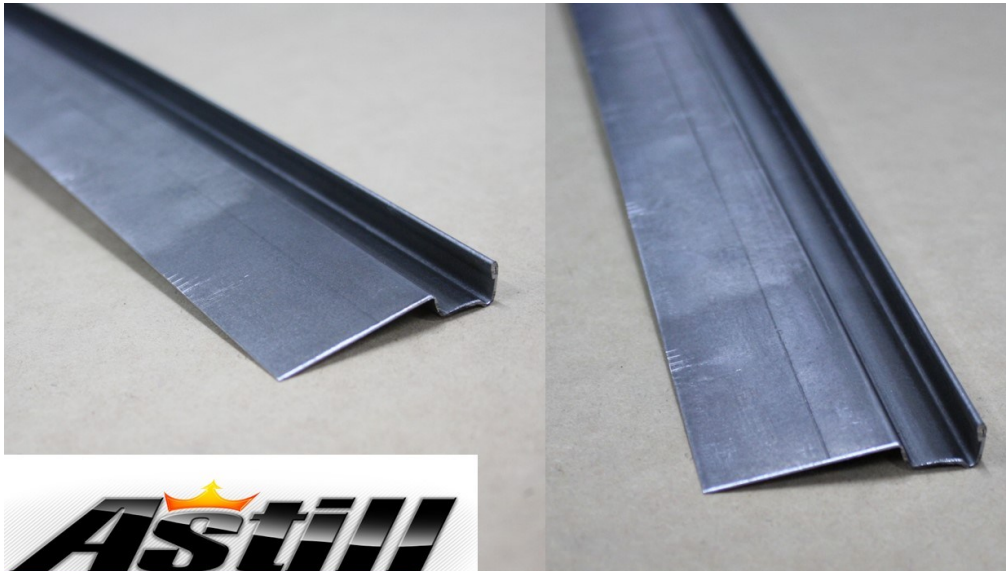

#199. XA XB XC Coupe Drip gutter repair
without removing roof

$475