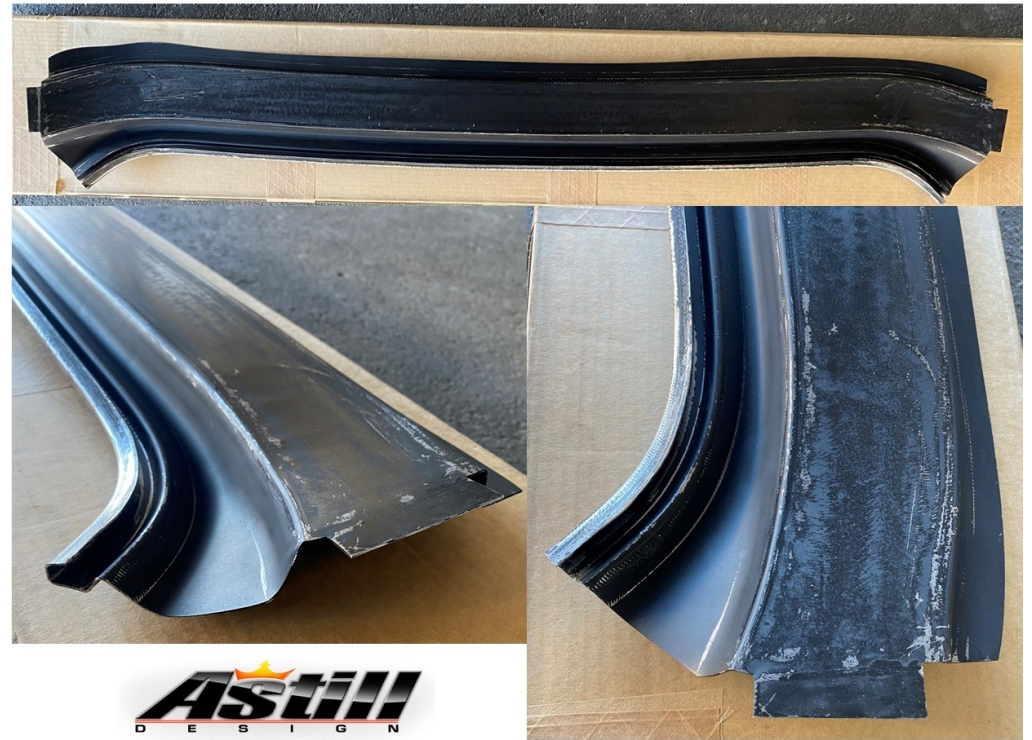

#247. XA-XC Sedan Side Boot Rubber Channel Pair
$100 Pair