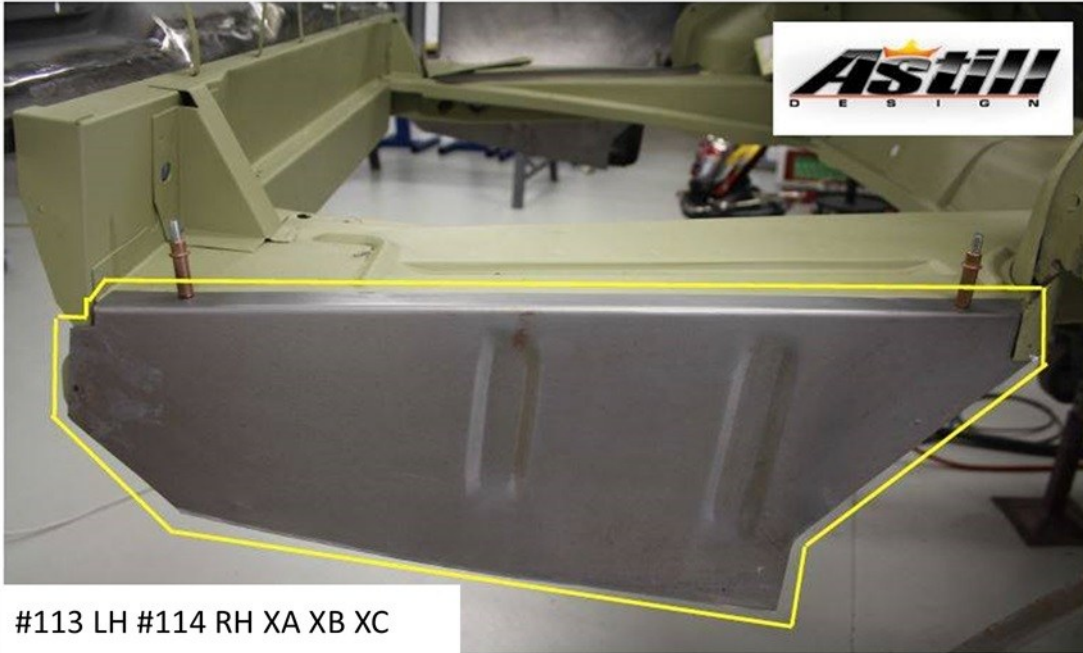

#105 LH #106 RH XA XB XC

Door Latch Area

\$40 each

#109 LH #110 RH XA XB XC

Quarter End Panel Rear

\$110 each

#113 LH #114 RH XA XB XC
Inner 1/4 Panel \$90 each

#115. XA XB XC Coupe Rear Wheel Arch
\$540 Pair \$290 Each