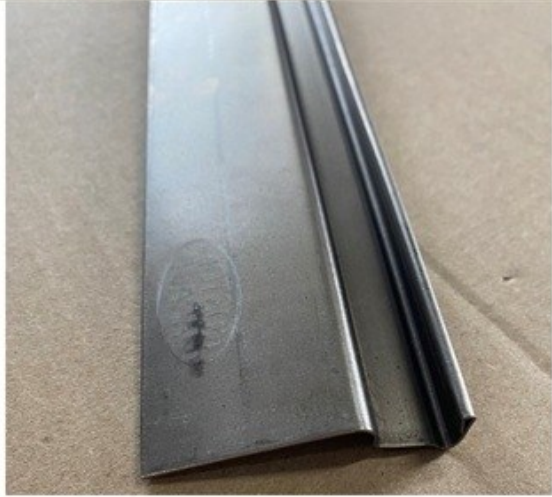

XA- XC Sedan Wheel Arch Repair

\$595 Pair OR \$325 each

#229 LH XA-XC Sedan A Pillar Gutter Repair \$215

#230 RH XA-XC Sedan A Pillar Gutter Repair \$215

#231 Pair \$385

#232. XA-XC Sedan Gutter Repair LH

#233. XA-XC Sedan Gutter Repair RH