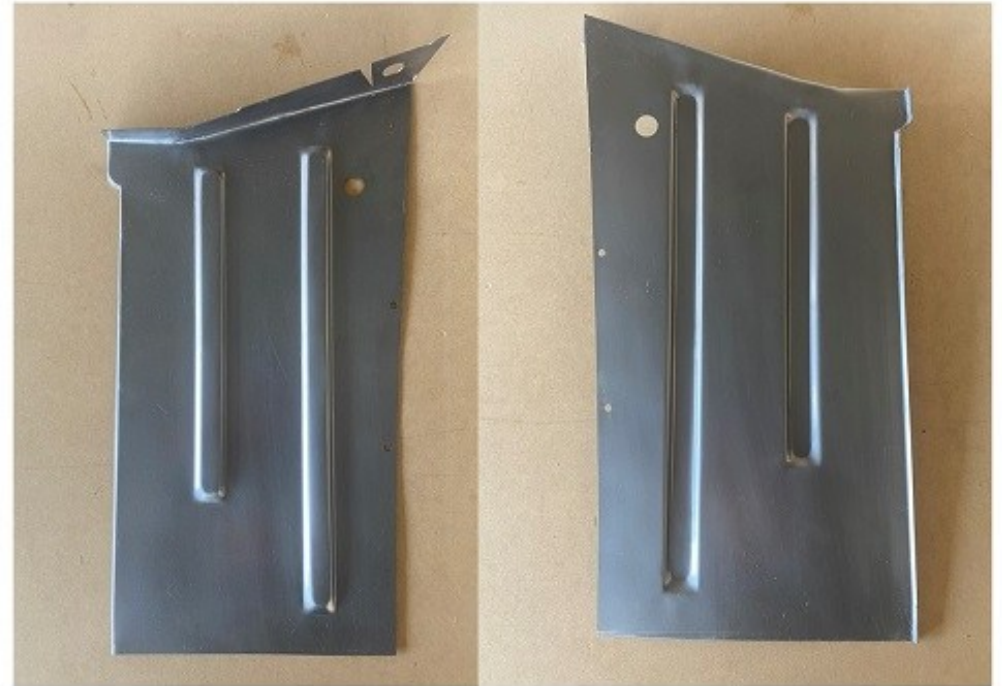

#191. XA XB XC Front Half Kick
Panel Left $260