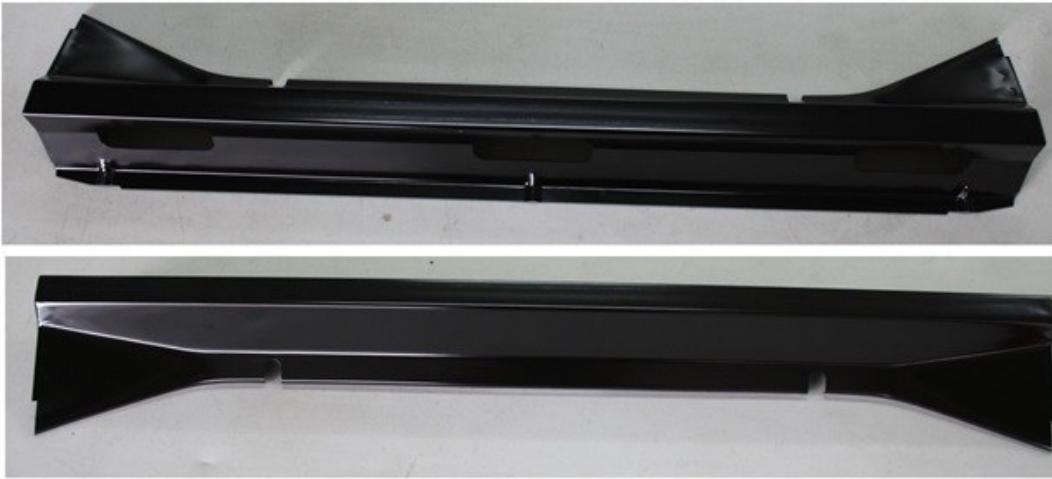

#163. XC sedan tail light panel trim panel