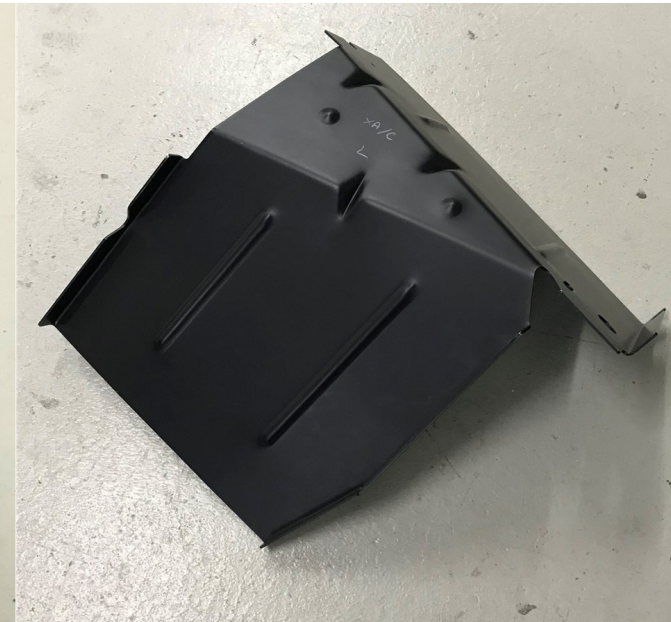

(lighter gauge than XA XB)

\$45 each

#146. XA XB XC front crossmember pad concourse

\$50

#147 RH #148 LH. XA XB XC TORQUE BOX

2mm one piece pressing

\$385 per side

#149 RH #150 LH. XA XB XC Inner sills
HEAVY DUTY 2mm \$120 per side