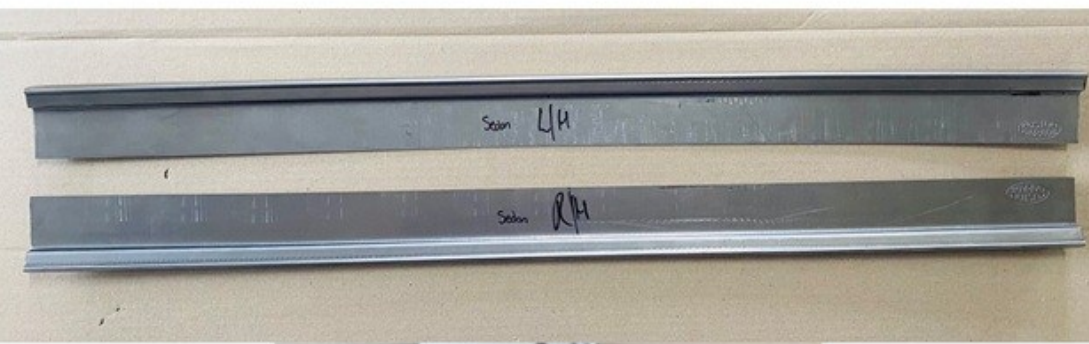

XA- XC Sedan Wheel Arch Repair

\$595 Pair OR \$325 each

#229 LH XA-XC Sedan A Pillar Gutter Repair \$215

#230 RH XA-XC Sedan A Pillar Gutter Repair \$215

#231 Pair \$385

#232. XA-XC Sedan Gutter Repair LH

#233. XA-XC Sedan Gutter Repair RH