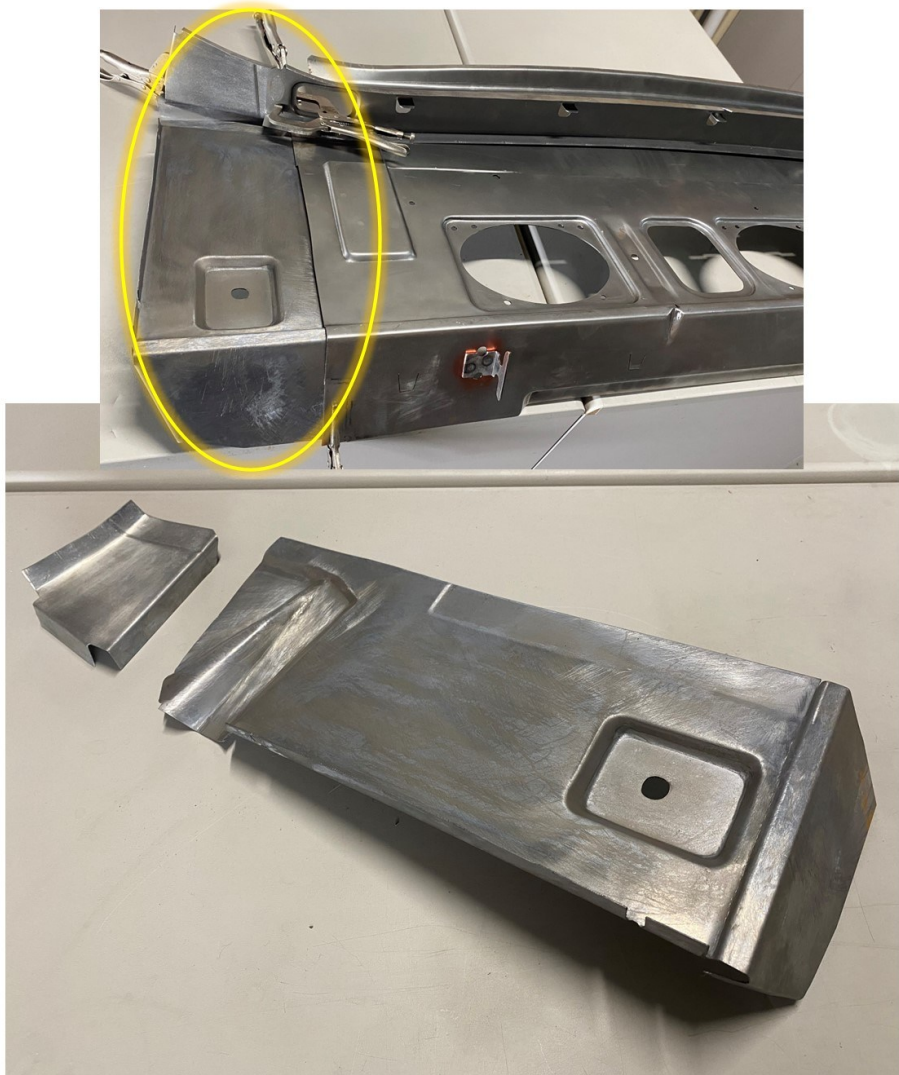

#250 Sedan Dog Leg Left

#251 Sedan Dog Leg Right

\$65each

#252. XA-XC Coupe Parcel Shelf Extension LH

(with seatbelt mount)

\$280 for 2 the pieces

#253. XA-XC Coupe Parcel Shelf Extension RH
(with seatbelt mount)
\$280 For the 2 pieces