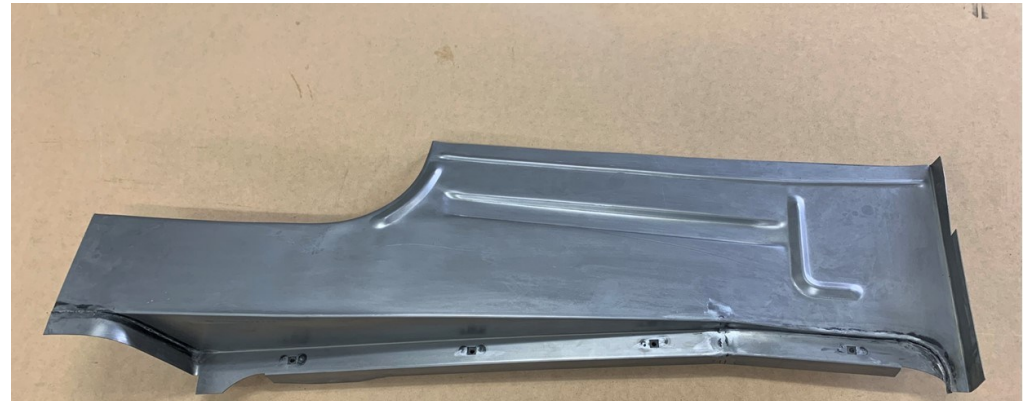

\$550

#186 LH #187 RH. XA XB XC

Van Ute Wagon Fairlane Sill panel Inner

\$120

#188 LH #189 RH. Boot floor with tank mounts

XA XB XC Coupe and Sedan

\$480 each

#190. XAXBXC Front fuel tank mount