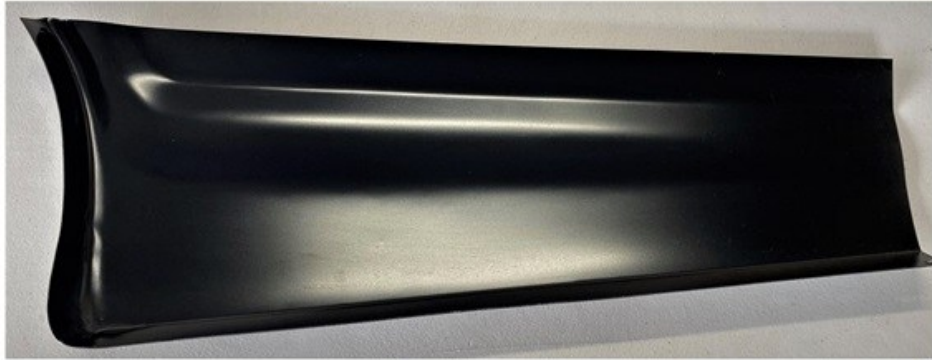

\$30 each

#208 XA-XC Upper Plenum Rect Reinforcing Plate RH

\$30 each

#206 XA-XC Upper Plenum Small Reinforcing Plate

\$30 each

#210 XA XB XC Coupe Lower Rear 1/4 LH

#211 XA XB XC Coupe Lower Rear 1/4 RH

\$635 each side