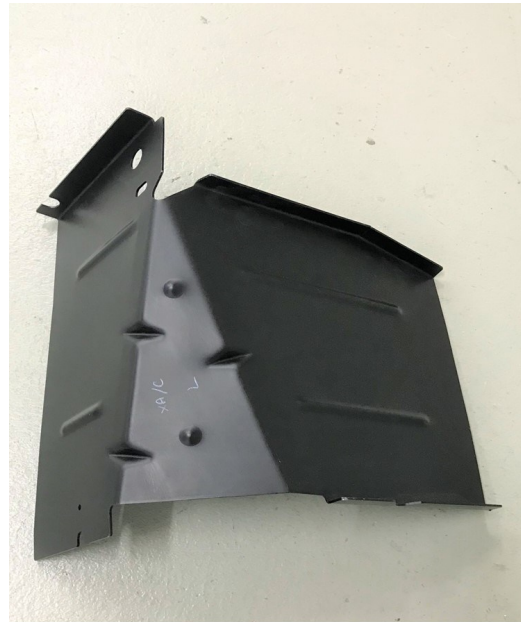

(lighter gauge than XA XB)

\$45 each

#146. XA XB XC front crossmember pad concourse

\$50

#147 RH #148 LH. XA XB XC TORQUE BOX

2mm one piece pressing

\$385 per side

#149 RH #150 LH. XA XB XC Inner sills
HEAVY DUTY 2mm \$120 per side