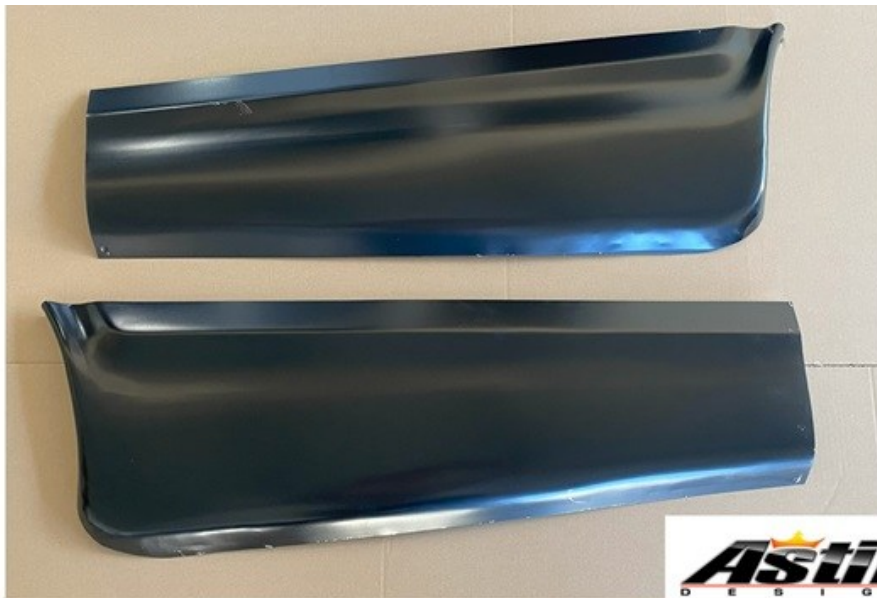

#282 LH #283 RH XA XB XC

Wagon Lower Quarter

$120 each