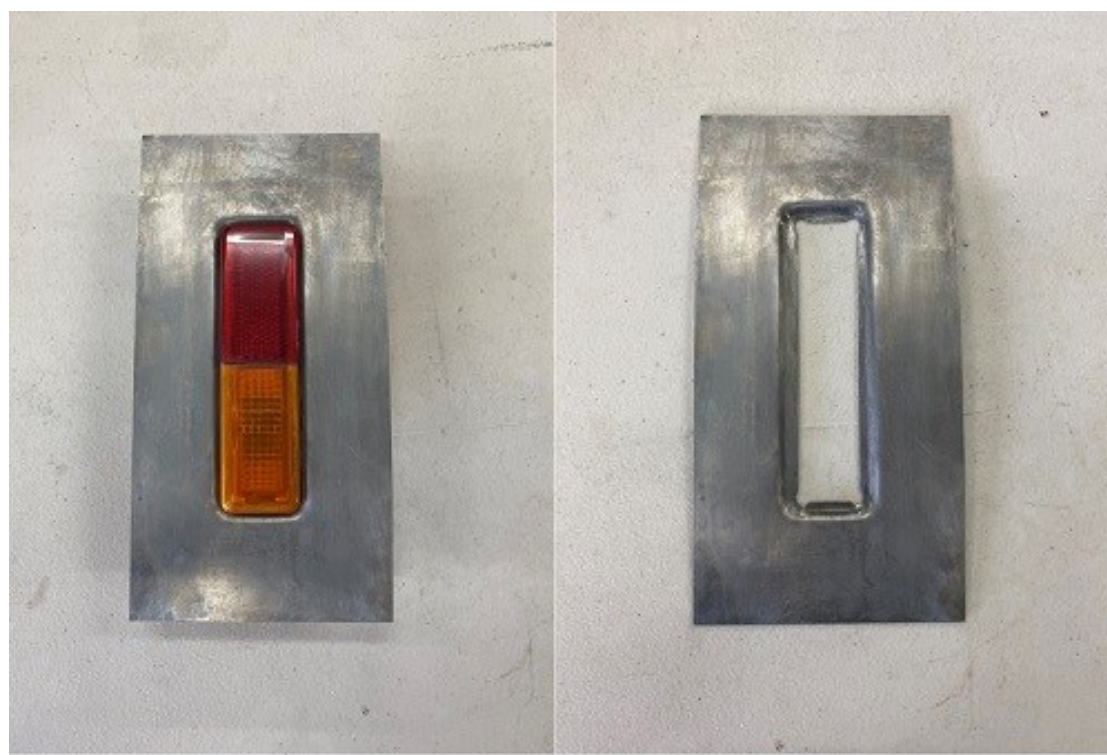

#116 XA XB XC Coupe Parcel Shelf Panel

\$575

#117 XA XB XC Coupe
Vertical Parcel
Shelf Panel

\$470

#118. XA XB XC Coupe
OEM style Drip gutters

\$595 pair

Kustom Garage

#119. XA-Early XB