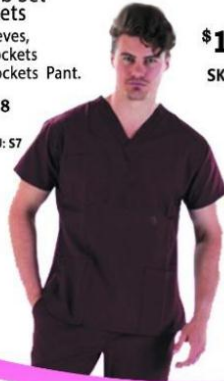

High Quality Scrubs at Lowest Prices!

A-Scrub Set
6 Pockets
Half Sleeves,
Top 3 Pockets
and 3 Pockets Pant.

\$15.98

SKU: S7

B-Scrub set 4 pocket solid unisex half sleeves (2 pkt top, 2 pkt pant)

\$15.60

SKU: S5