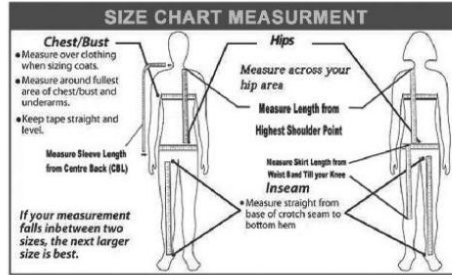

Easy Body Measurements....

Easy Body Measurements...

Size Suggestion According to Chest & Hip Body Measurements																	
INCHES	XXS	XS	S	M	L	XL	2XL	3XL	4XL	5XL	6XL	7XL	8XL	9XL	10XL	11XL	12XL
CHEST	29-31	32-33	34-35	36-38	39-41	42-45	46-49	50-53	54-57	58-61	62-65	66-69	70-73	74-77	78-81	82-85	86-89
HIP	30-33	34-35	36-37	38-40	41-43	44-47	48-51	52-55	56-59	60-63	64-67	68-71	72-75	77-78	81-82	85-86	89-90
INSEAM	30 INCH	30 INCH	30 INCH	30 INCH	31 INCH	31 INCH	32 INCH	32 INCH	32 INCH	32 INCH	32 INCH	32 INCH	32 INCH	32 INCH	32 INCH	32 INCH	32 INCH
Scrub Top Length	26.5	27	27.5	28	28.5	29	29.5	30	30.5	31	31.5	32	32.5	33	33.5	34	34.5
Skirt Length	23.5	24	24.5	25	25.5	26	26.5	27	27.5	28	28.5	29	29.5				
Barber Jacket Length	27.5	27.5	28.5	29	29.5	29.5	30.5	30.5	31.5	31.5	32.5	32.5	33				
T-Shirt Length	25	26	27	28	29	30	31	32	33	34	35	36	37				
Coat Length	28	28.5	29	29.5	30	30.5	31	31.5	32	32.5	33	33.5	34	34.5	35	35.5	36

Kids Labcoat Final Measurement (Ready Product)												
Size	6M	12M	18M	24M	3 Yrs	4 Yrs	6 Yrs	8 Yrs	10 Yrs	12 Yrs	14 Yrs	16 Yrs
Chest	24	25	26	27	29	31	33	35	37.5	40	41	42
Waist	23.5	24.5	25.5	26.5	28.5	30.5	32.5	34.5	37	39.5	40.5	41.5
Bottom	24.3	25.3	26.3	27.3	29.3	31.3	33.3	35.3	37.8	40.3	41.3	42.3
Sleeve Length	8.5	10	11.3	12.3	14	15	16	17	18	19	20	21
Length Hsp	14.8	16	17.3	18.5	19.8	21.3	23.8	29	30.3	31.5	32.8	34

SIZE UPCHARGE:	For Top/Bottom	For Sets
	XXS-XL	XXS-XL . . . . .
	2X-3X = (+$1.00)	2X-3X = (+$2.00)
	4X-5X = (+$2.00)	4X-5X = (+$4.00)
	6X-7X = (+$3.00)	6X-7X = (+$6.00)
	8X-9X = (+$4.00)	8X-9X = (+$8.00)
	10X-11X = (+$5.00)	10X-11X = (+$10.00)
	12X = (+$6.00)	12X = (+$12.00)

Note: Our Size Chart is according to body measurements and the ready products are around 4-5 inches bigger than shown body measurements on Size Chart.

Tip for Size Selection: Kindly measure your chest and hip body measurements and then look in the Size Chart in which Size your body measurements fall, that is the Size our Size Chart is suggesting for you.