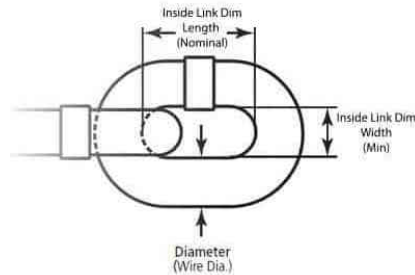

Grade 70 Transport Chain

Responsibility lies with the user of these products. Never exceed working load limits (WLL). Failure to comply with safety regulations can result in serious injury or death. If you are not sure of the proper use of a product, consult your company's safe practice procedures or contact a qualified rigging professional.

Size (in)	Size (mm)	Diameter (Wire Dia)	Inside Link Dim.	Inside Link Dim.	Weight (Lbs/ft)	Working Load Limit (Lbs)
			Length (Nominal)	Width (Mid)		
1/4	7	0.281	1.24	0.38	800	540
5/16	8	0.343	1.29	0.44	550	586
3/8	10	0.406	1.38	0.55	400	584
1/2	13	0.531	1.79	0.72	200	500