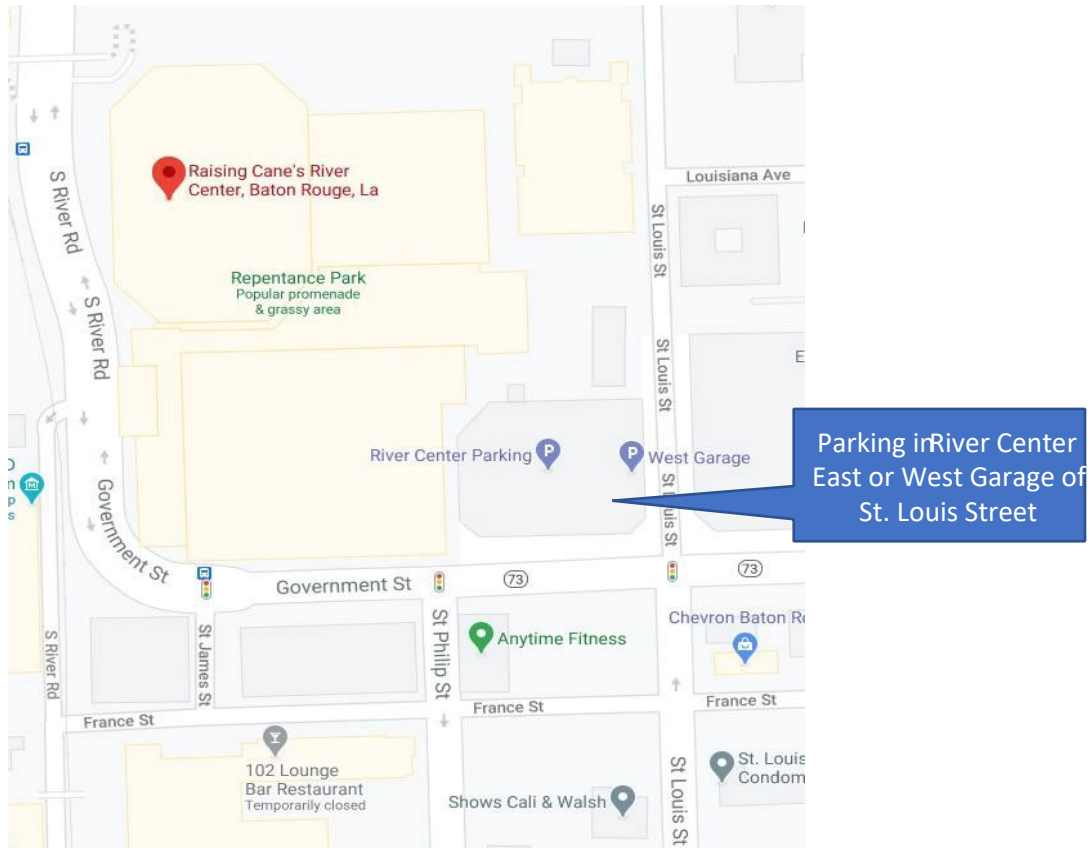

ALL Weekend Pass

All Adults - \$35.00 and Children - \$25.00

Friday March 3rd – NCAA College Meet

at the Raising Cane's River Center

Doors open 4:30 pm / Warm-ups at 4:30 pm / Meet starts at 6:00 pm

All registered athletes will receive a Free ticket to the meet and be seated in a special designated area – Section 101 / 102 / 104 / 105 / 202 / 204.

Athletes can enter through the Galleria Entrance.

Parent tickets can be purchased through Ticketmaster.

Clear Bags Policy.

To provide a safe environment for the public and significantly expedite fan entry into all of our venues, the Raising Cane's River Center implemented a clear-bag policy that limits the size and type of bags that may be brought into all events. Athletes will be allowed to bring in their gym bags and they will be searched.

Entrance – Enter through the East Galleria off St. Louis Plaza Level (not ground)

Upon entry of the area there will be directional signage.