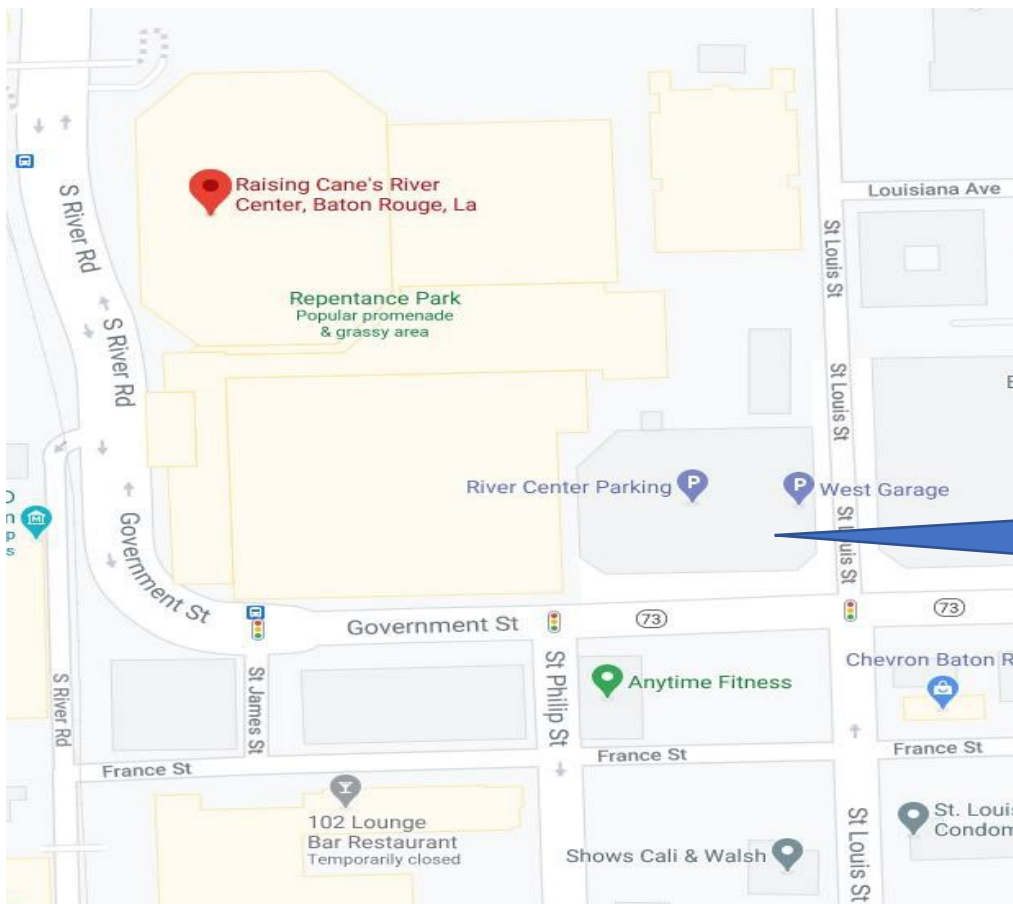

Parking - River Center East and West Garage / $11.00 per vehicle – CARD ONLY / this price is subject to change as the parking is run by a third party.