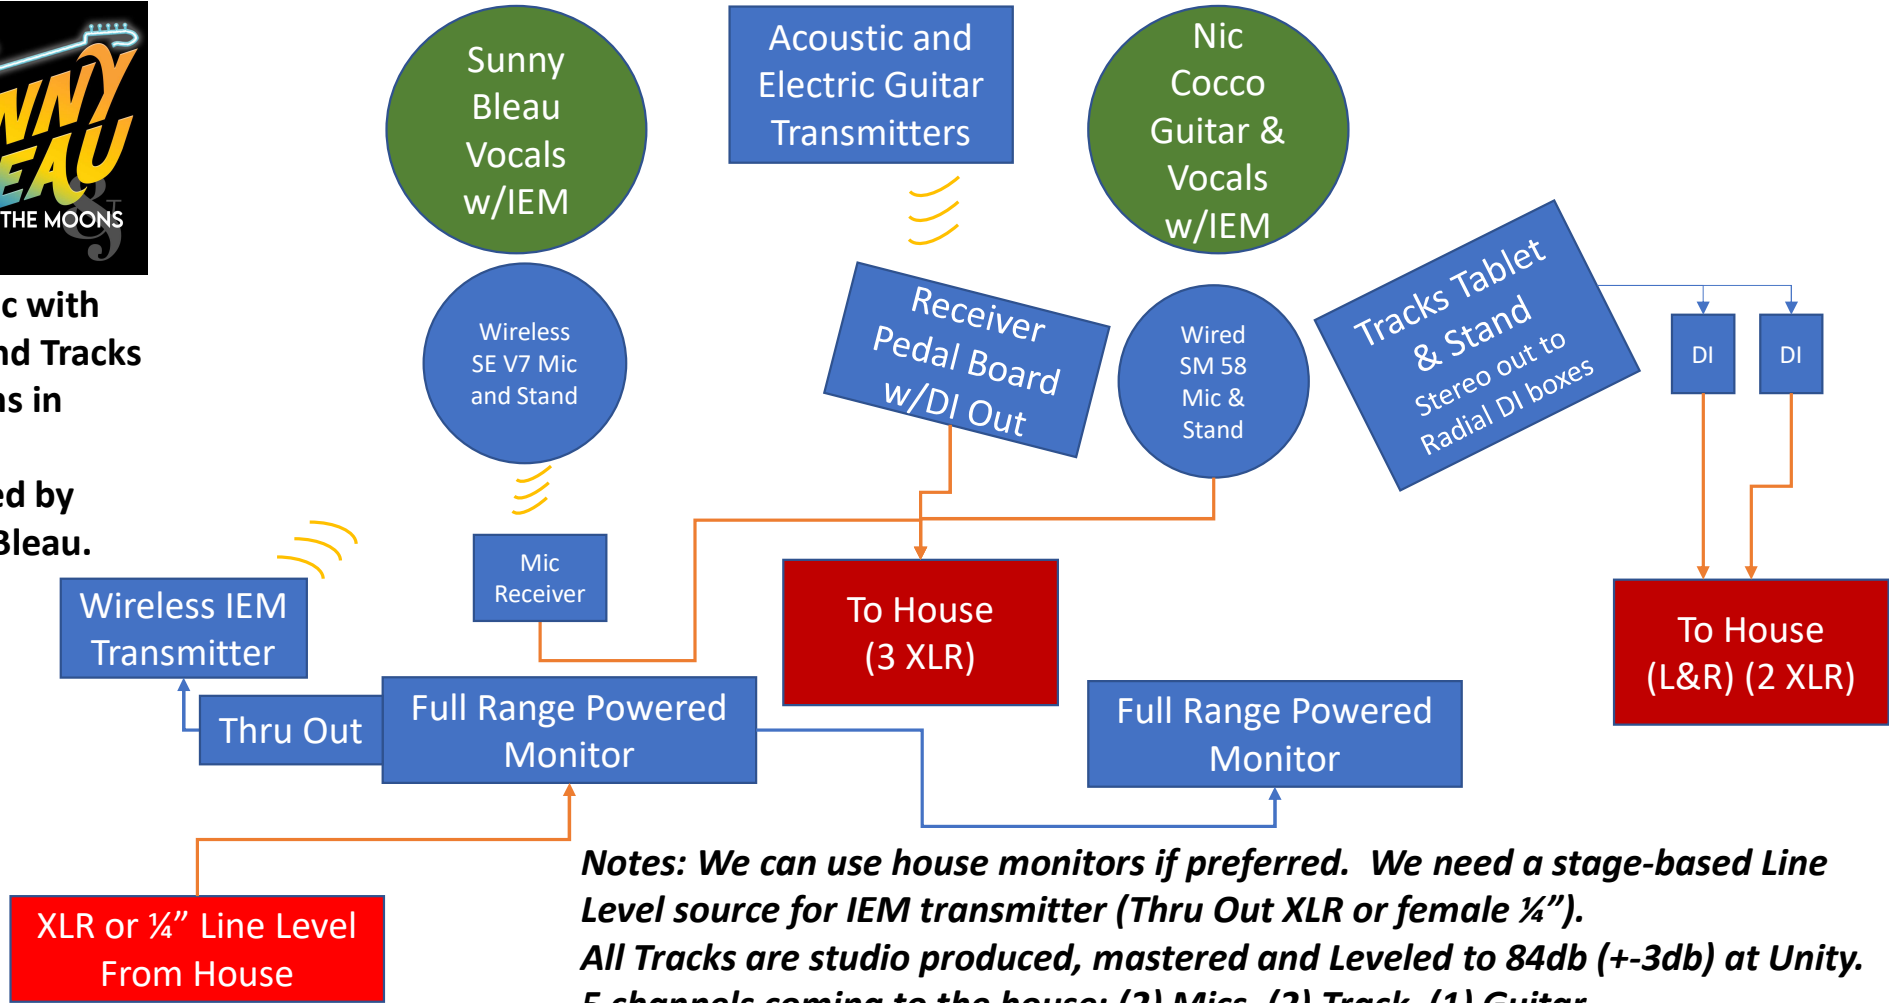

Acoustic with Full Band Tracks
All Items in "BLUE"
Provided by Sunny Bleau.

Notes: We can use house monitors if preferred. We need a stage-based Line Level source for IEM transmitter (Thru Out XLR or female 1/4"). All Tracks are studio produced, mastered and Leveled to 84db (+-3db) at Unity. 5 channels coming to the house: (2) Mics, (2) Track, (1) Guitar 1 channel to monitor from the house with all 5 inputs. PLEASE No REVERB or DELAYS on the Monitor Channel. – DRY MIX for our In Ears!