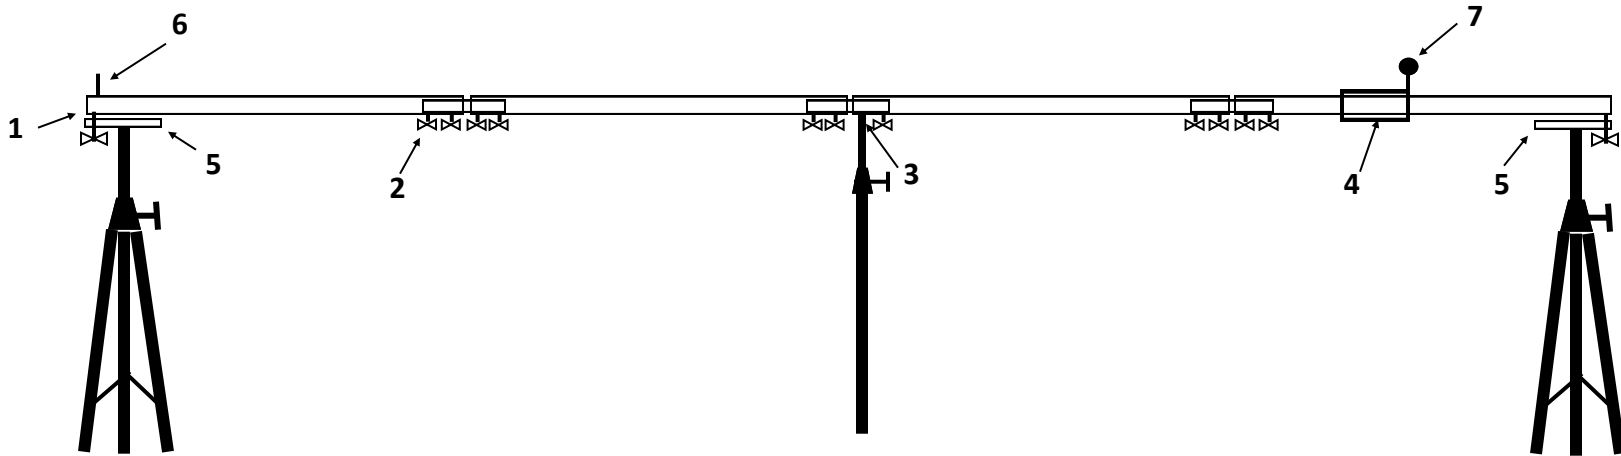

RAIL ASSEMBLY DIAGRAM