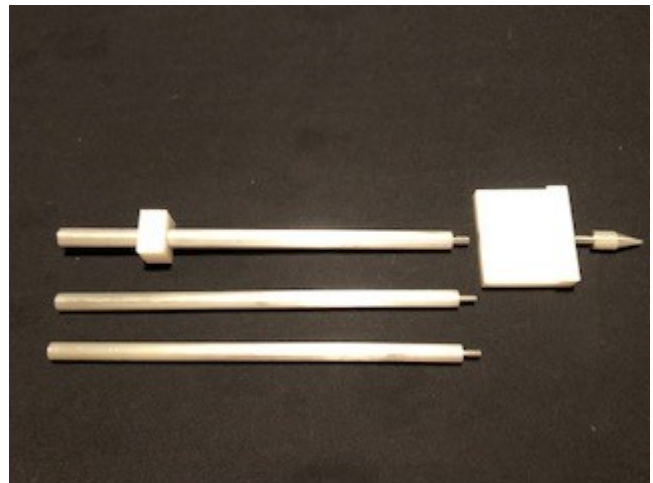

XTKPLTAL \$17.50ea

Front

Back

Camera Tripod XTKCTPB \$136.00

For Throws.

Rail Center Post

XTK1111

\$19.95

REFLECTORS

Rail

Single Tray \$15.00

Double / Triple Tray \$25.00

Throws Collapsible Prism

Plastic Reflector \$35.00

Complete Reflector Kit \$150.00

Aluminum Rod System

Storage Zipper Bag \$14.00

1/4-20 Thumb Screw

\$3.15

STORAGE

Roller Rail Bag

Red Hardware Zipper Bag

Parts Bag

TRACK MANAGEMENT