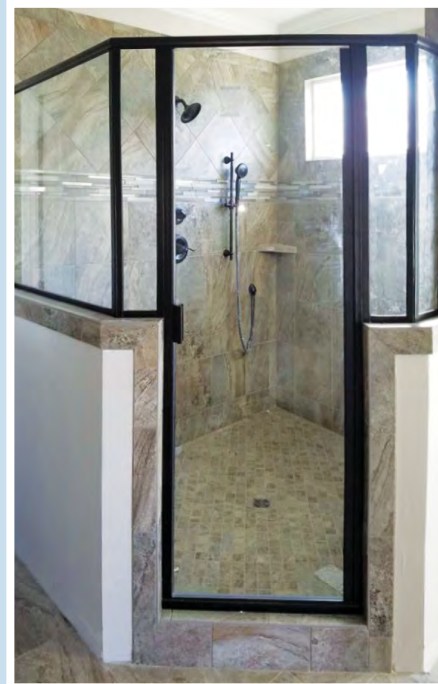

SOUTHEASTERN BUILDING SUPPLIES, INC.

Southeastern Building Supply is the premier installer of door & bath hardware, mirrors, shower doors, and custom closet solutions in Middle Tennessee - with 25 years experience in the industry. We have customized thousands of homes in Williamson, Rutherford, Davidson, Sumner, and Wilson counties.

500 N Front Street
Murfreesboro, TN 37130
615-867-1595
sebsupplies.com
harry@sebsupplies.com

FAMILY FLOORING
Murfreesboro, TN 37128
615-300-4269

MICHAEL CARR CONSTRUCTION
3959 Rowland Road
Murfreesboro, TN 37128
615-394-1291