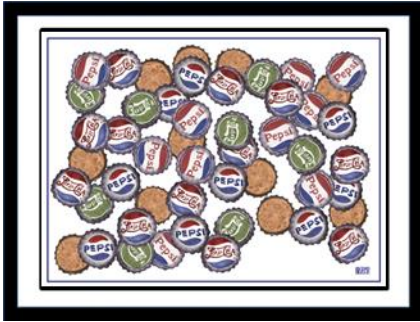

Hirshheimer.art@gmail.com
www.hirshheimer.com
914 844 2273

Vintage Pepsi Cola Delivery

Vintage Pepsi Cola Sedan

Route Truck New Graphics

Open Route Truck

Open Truck and Bottle Caps

Truck and Market
Pen and Ink

Custom Store Fronts & Art

Hirshheimer.art@gmail.com
www.hirshheimer.com
914 844 2273

Bottle Caps

Blue Print

Vintage Billboard

Billboard Graphic

Old Route Shirt

Lone Bottle