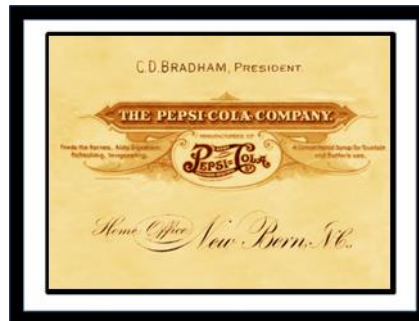

Custom Store Fronts & Art

Hirshheimer.art@gmail.com
www.hirshheimer.com
914 844 2273

Bottle Caps

Blue Print

Vintage Billboard

Billboard Graphic

Old Route Shirt

Lone Bottle

Baseball and Bottlecap

Baseball Ticket Window

Caleb Bradham Pepsi Letterhead

Commemorative Bottle Caps

- Celebrate Milestones With Vintage Bottle Caps by Years of Service

- The Number of Caps Included Correlate with Years of Service
- Name and inscription customized at bottom, with hire year
- Framed and Matted