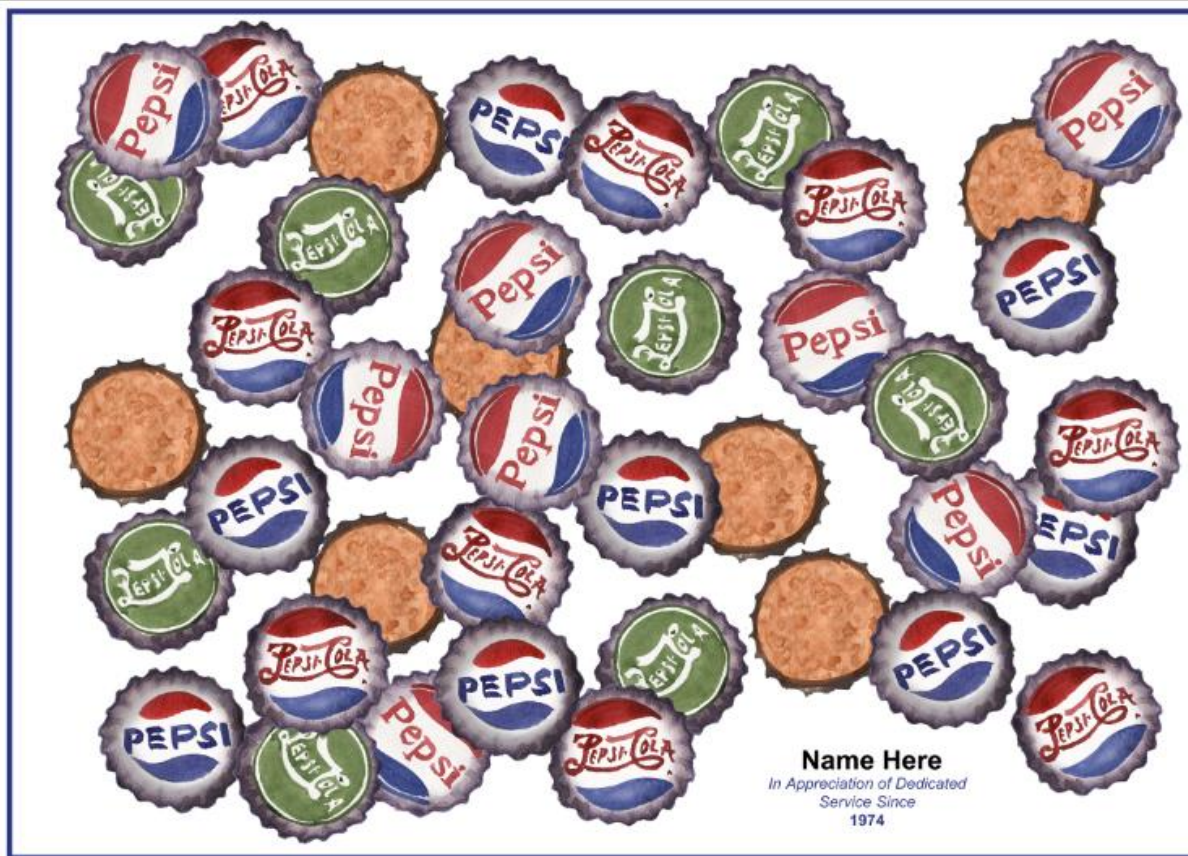

Baseball and Bottlecap

Baseball Ticket Window

Caleb Bradham Pepsi Letterhead

Commemorative Bottle Caps

- Celebrate Milestones With Vintage Bottle Caps by Years of Service

- The Number of Caps Included Correlate with Years of Service
- Name and inscription customized at bottom, with hire year
- Framed and Matted

Sample – 40 years – 40 Bottle Caps

Career Milestone “Blue Print”

- Customized Pen and Ink Drawings to the Individual and Function
- Customized Inscription at bottom

Facilities Worked At

Cities Worked In

Custom Image Gifts