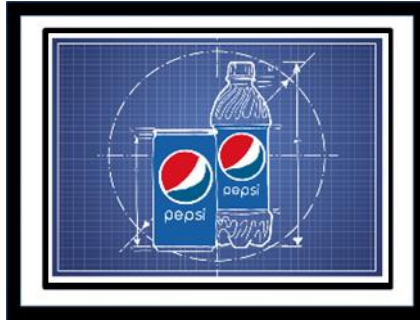

Custom Store Fronts & Art

Hirshheimer.art@gmail.com
www.hirshheimer.com
914 844 2273

Blue Print