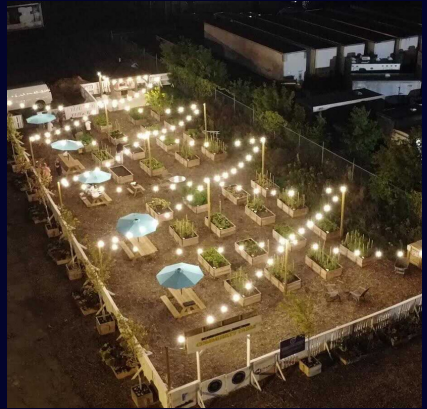

OUR PRICING

RENT FOR SPACE

$50/hour

The space will have no charge for our partners and community organizations

If you do not wish to use our wood burning oven our staff cost is $25 per hour plus two additional hours (set up and clean up)

If you wish to use our wood burning oven our additional staff (handle the wood burning oven) cost is $35 per hour plus three additional hours (set up the oven and clean up)

CONTACT US

Email us: info@feedscarborough.ca
or
Call us: (416) 936-3975