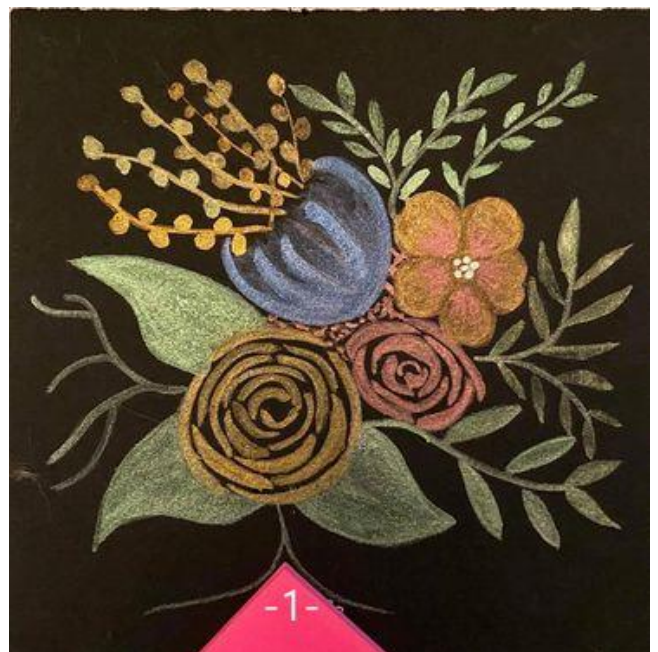

May Artwork of the Month online!

Submit by May 31st

You will have until May 31st at 6 PM to
send your art to

MesaArtOnline@gmail.com,

Art will be posted on the website!

Votes will be counted after June 8th at
6PM and winner will be revealed at the
monthly meeting on June 9th.

Please send your vote
to MesaArtExec@gmail.com,

One Vote per Member!

Please put in the subject line:

For Website Art Challenge,

**Include the number of the art piece in
the body of the email when you vote.**

Winner will receive a free membership
to the Mesa Art League

PLUS, a bonus PRIZE!

We look forward to seeing your COVID
19 Creativity.

Mesa Art League Board

The art should be a recent piece,
particularly something you are
currently working on during this
time of self-isolation.

Submissions will be your choice,
2d or 3d, oils, acrylics,
watercolors, miniatures,
sculpture, jewelry, pottery,
ceramics, porcelain or welding.

Remember your photograph is
going to be important! Get the
best photograph you can! Size
doesn't matter but quality does!

Crop your photo so it doesn't
include background.

April Artwork of the Month

Competition Pieces Follow: