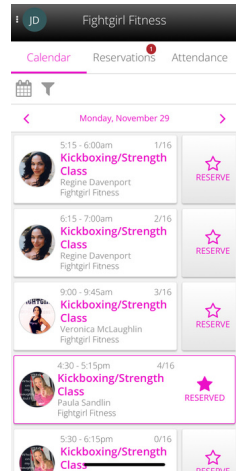

# Using the Zen Planner App

You can reserve up to 10 days in advance

Use the arrows to change the date

Click on the star to reserve class

Middle tab shows all your reservations

Click on a reservation to cancel