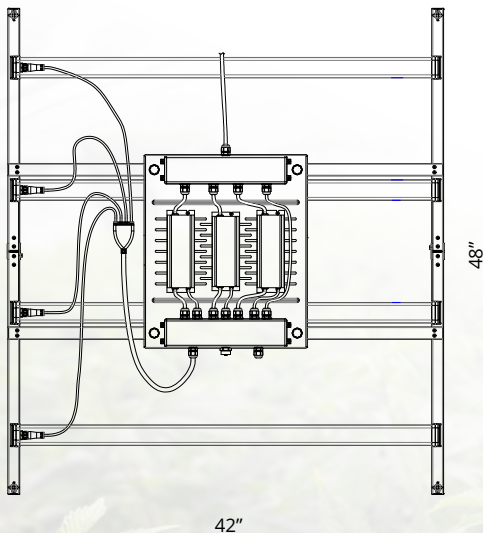

EV is the next generation of ProGrowTech's Evolve Series, offering cultivators state-of-the-art features to custom craft their harvest and improve energy efficiency.

EV Series Specifications:

EV360

High-Powered Veg Fixture

EV360 features phase-specific light intensity for vegetative growth. No other fixture on the market offers the same level of light intensity, helping growers create optimal internodal placement, root development and plant stretch control.

Performance Summary

Peak power: 340W
 Coverage area: 4'x4'
 PPF: 850
 BTU: 1,173
 Light distribution: 120°
 Dimensions: 42"x48"x4.5"
 Weight: 32 lbs
 LED bars: 4
 Efficiency: 2.5 $\mu\text{mol}/\text{J}$