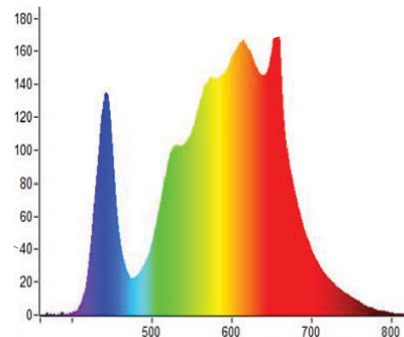

EV is the next generation of ProGrowTech's Evolve Series, offering cultivators state-of-the-art features to custom craft their harvest and improve energy efficiency.

EV Series Specifications:

EV360

High-Powered Veg Fixture

EV360 features phase-specific light intensity for vegetative growth. No other fixture on the market offers the same level of light intensity, helping growers create optimal internodal placement, root development and plant stretch control.

Performance Summary

Peak power: 340W
 Coverage area: 4'x4'
 PPF: 850
 BTU: 1,173
 Light distribution: 120°
 Dimensions: 42"x48"x4.5"
 Weight: 32 lbs
 LED bars: 4
 Efficiency: 2.5 $\mu\text{mol}/\text{J}$

Input voltage: 100-277V, 347V, 480V*
 LED lifetime: L90: > 50,000 hrs
 Thermal management: Passive
 Operating temp.: 0-50C
 Power factor: 0.9 nominal
 Mounting height: 6"-36"
 Connectivity: 3 channel 0-10V dimming
 Spectrum: 3,000K, 6,500K, 660NM
 Uniformity: 1:1.8 min/max
 Dimming control: 0-100% per channel
 Water/Dust CRI: IP66
 ETL/UL certification: UL880, DLC
 CCT: 92/Variable - 3 channels
 Warranty: 5 years