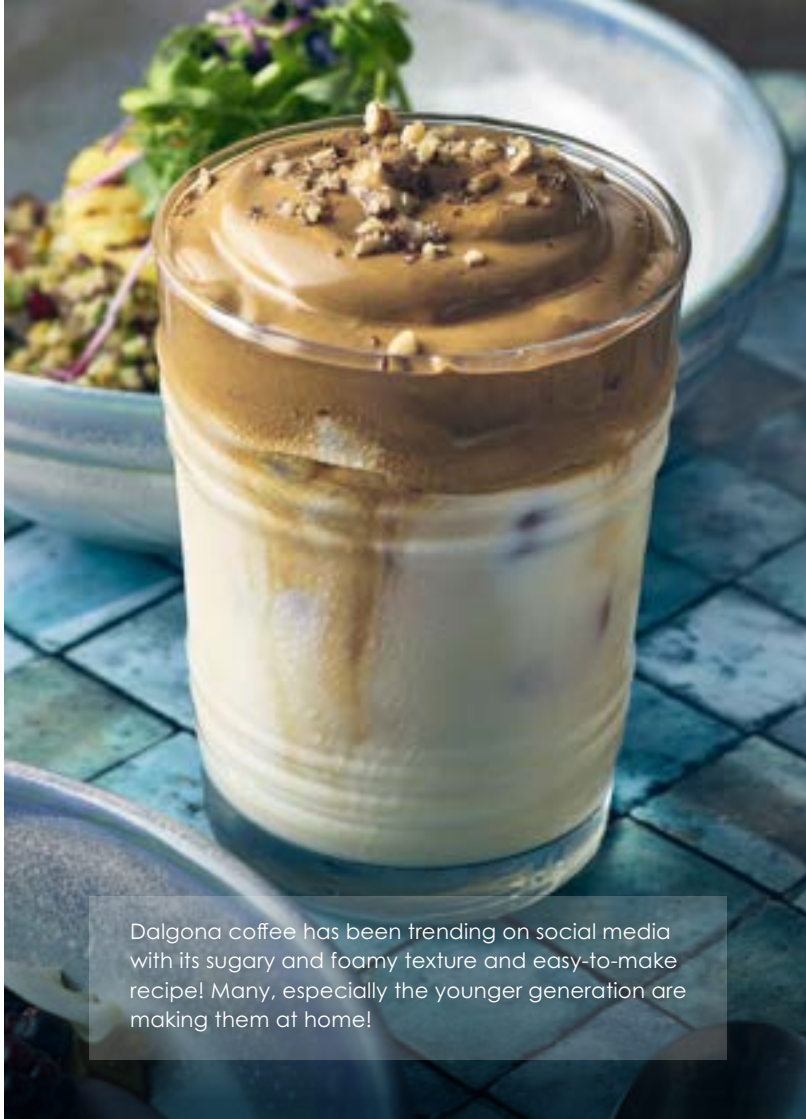

Aras Tumblers

ARA263 • 30cl / 10.5oz

ARA265 • 36cl / 12.5oz

Aras Rocks Tumbler

ARA233 • 30.5cl / 10.75oz

Dalgona coffee has been trending on social media with its sugary and foamy texture and easy-to-make recipe! Many, especially the younger generation are making them at home!

Tea

Worldwide known as a British staple, there are five types of tea – Black, White, Green, Oolong and Pu-erh. The type of tea is dependent on the age of the leaf. Whether served in a glass (herbal tea), ceramic (black tea) or, more traditionally, in a pot, the humble cuppa has a place on every menu.