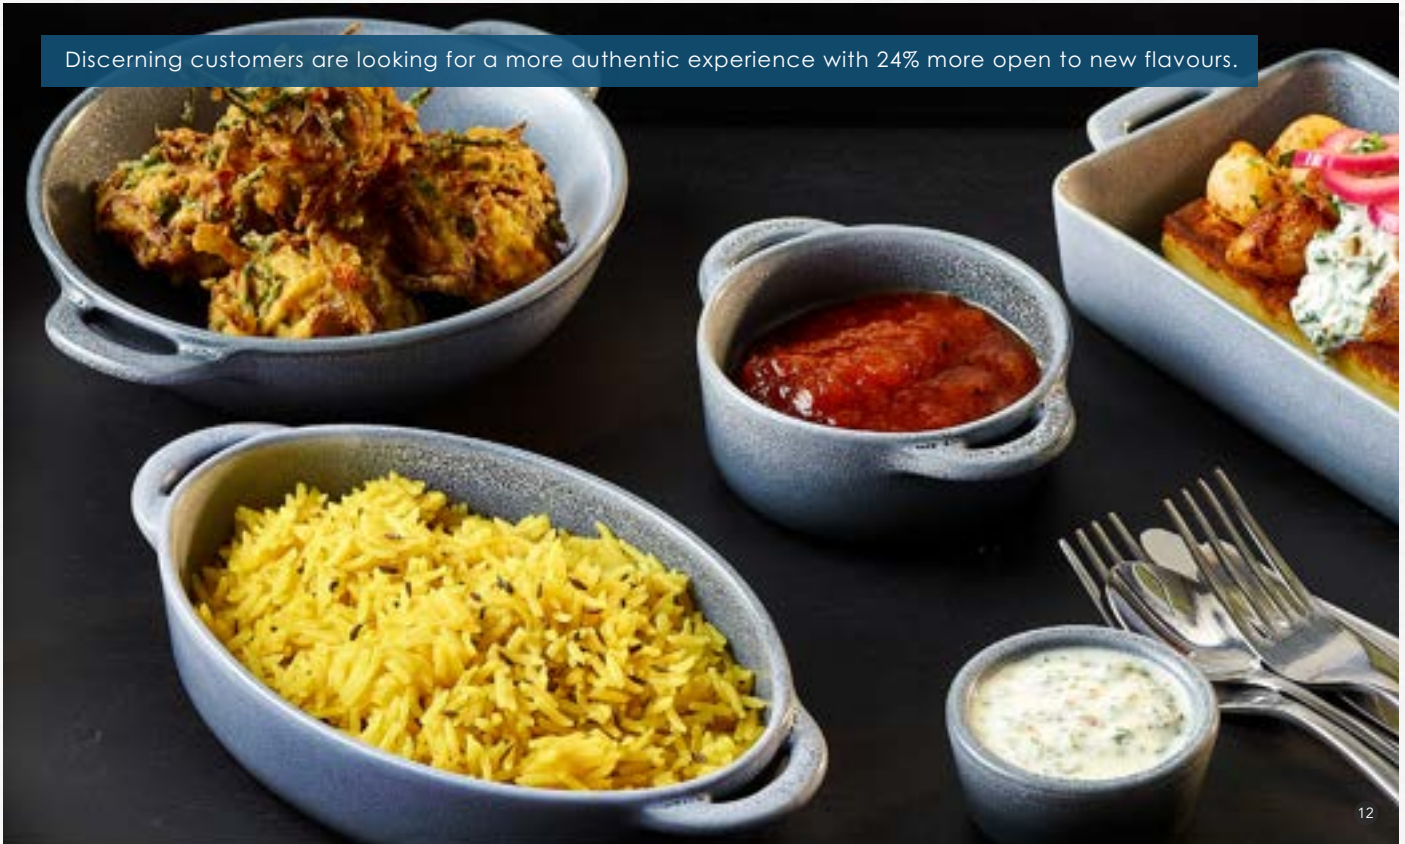

Discerning customers are looking for a more authentic experience with 24% more open to new flavours.

12

12. **CT-BD15G**
12. **CT-OD18G**
12. **CT-RAM15G**

Forge Graphite Stoneware Balti Dish 15cm
Forge Graphite Stoneware Oval Dish 17.5 x 11.5 x 4cm
Forge Graphite Stoneware Ramekin 1.5oz/45ml