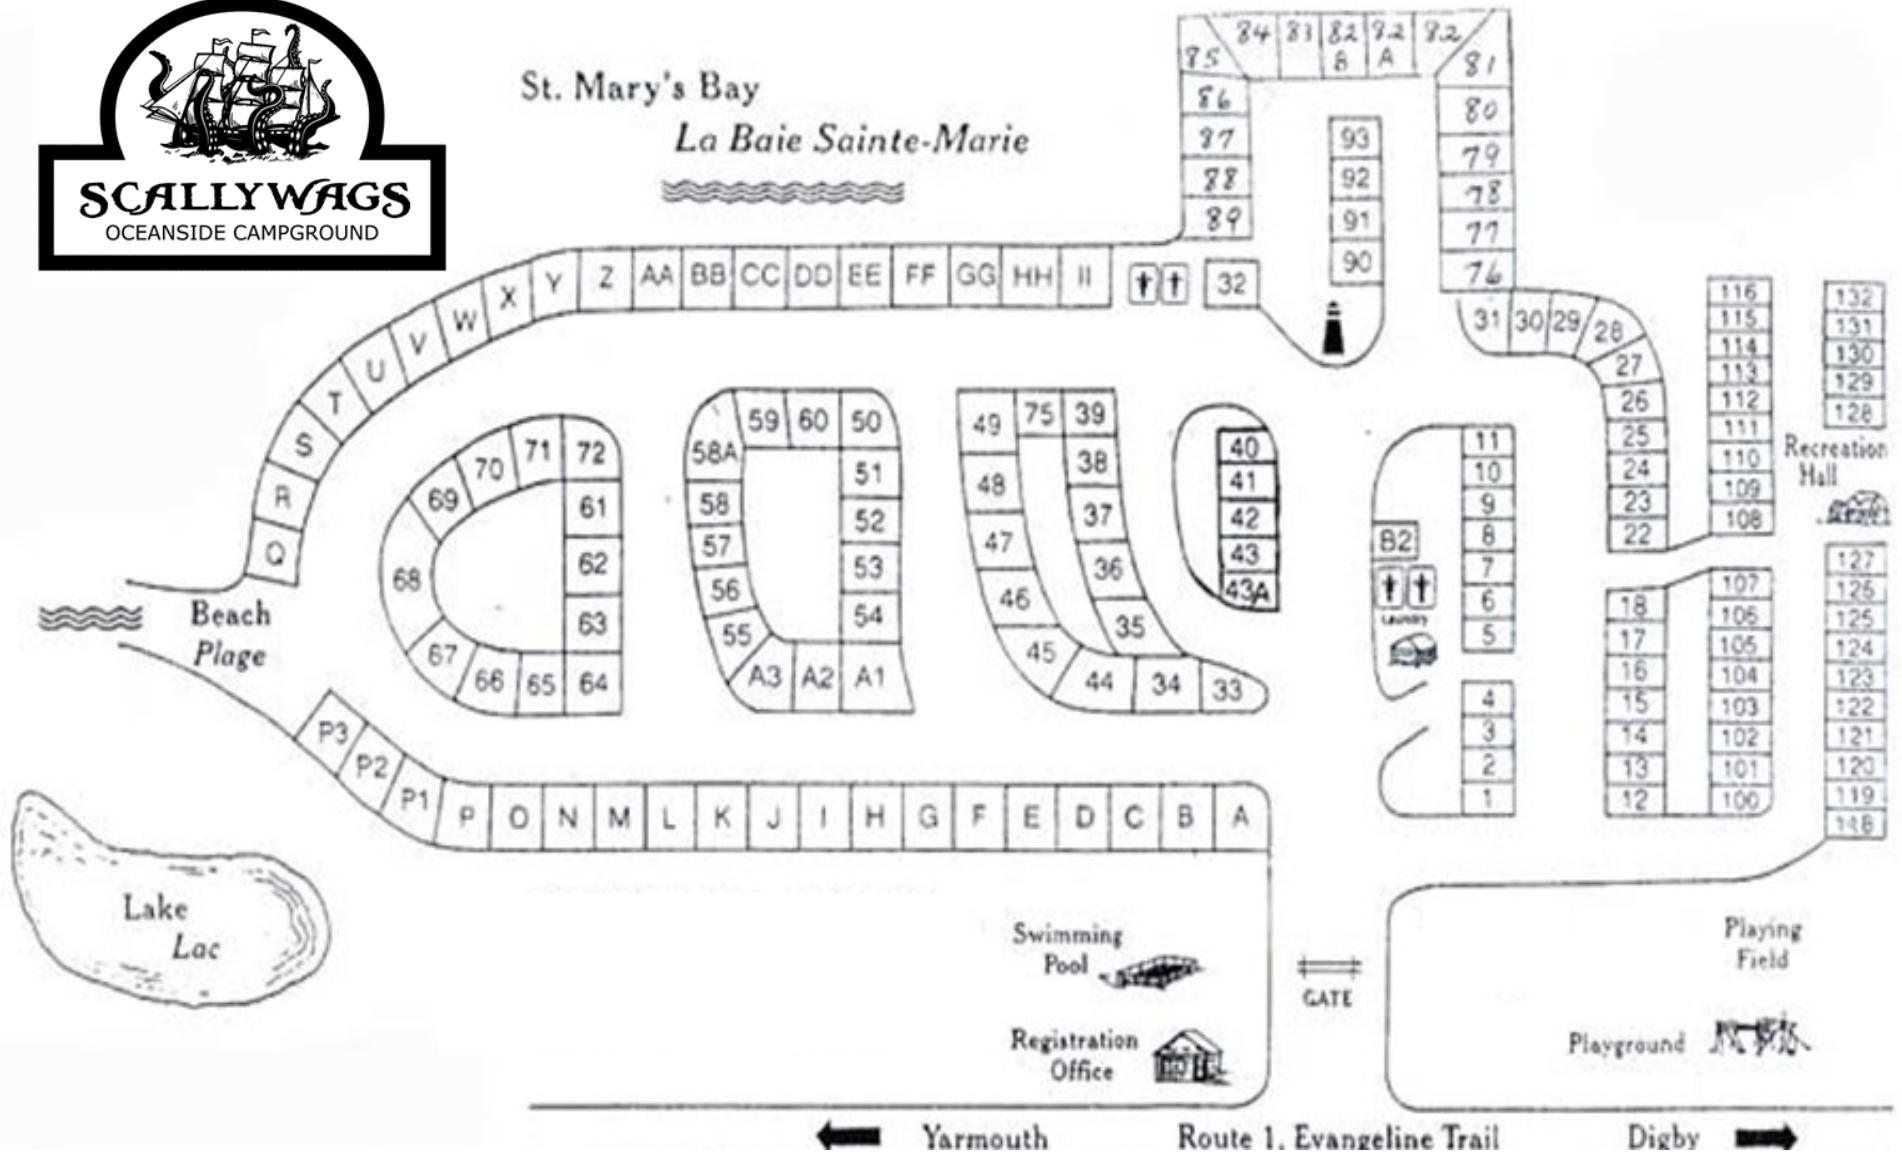

St. Mary's Bay  
*La Baie Sainte-Marie*

www.ScallywagsCampground.ca  
902-769-3160  
Address: 2135 Highway 1, Church Point, NS  
camping@ScallywagsCampground.ca