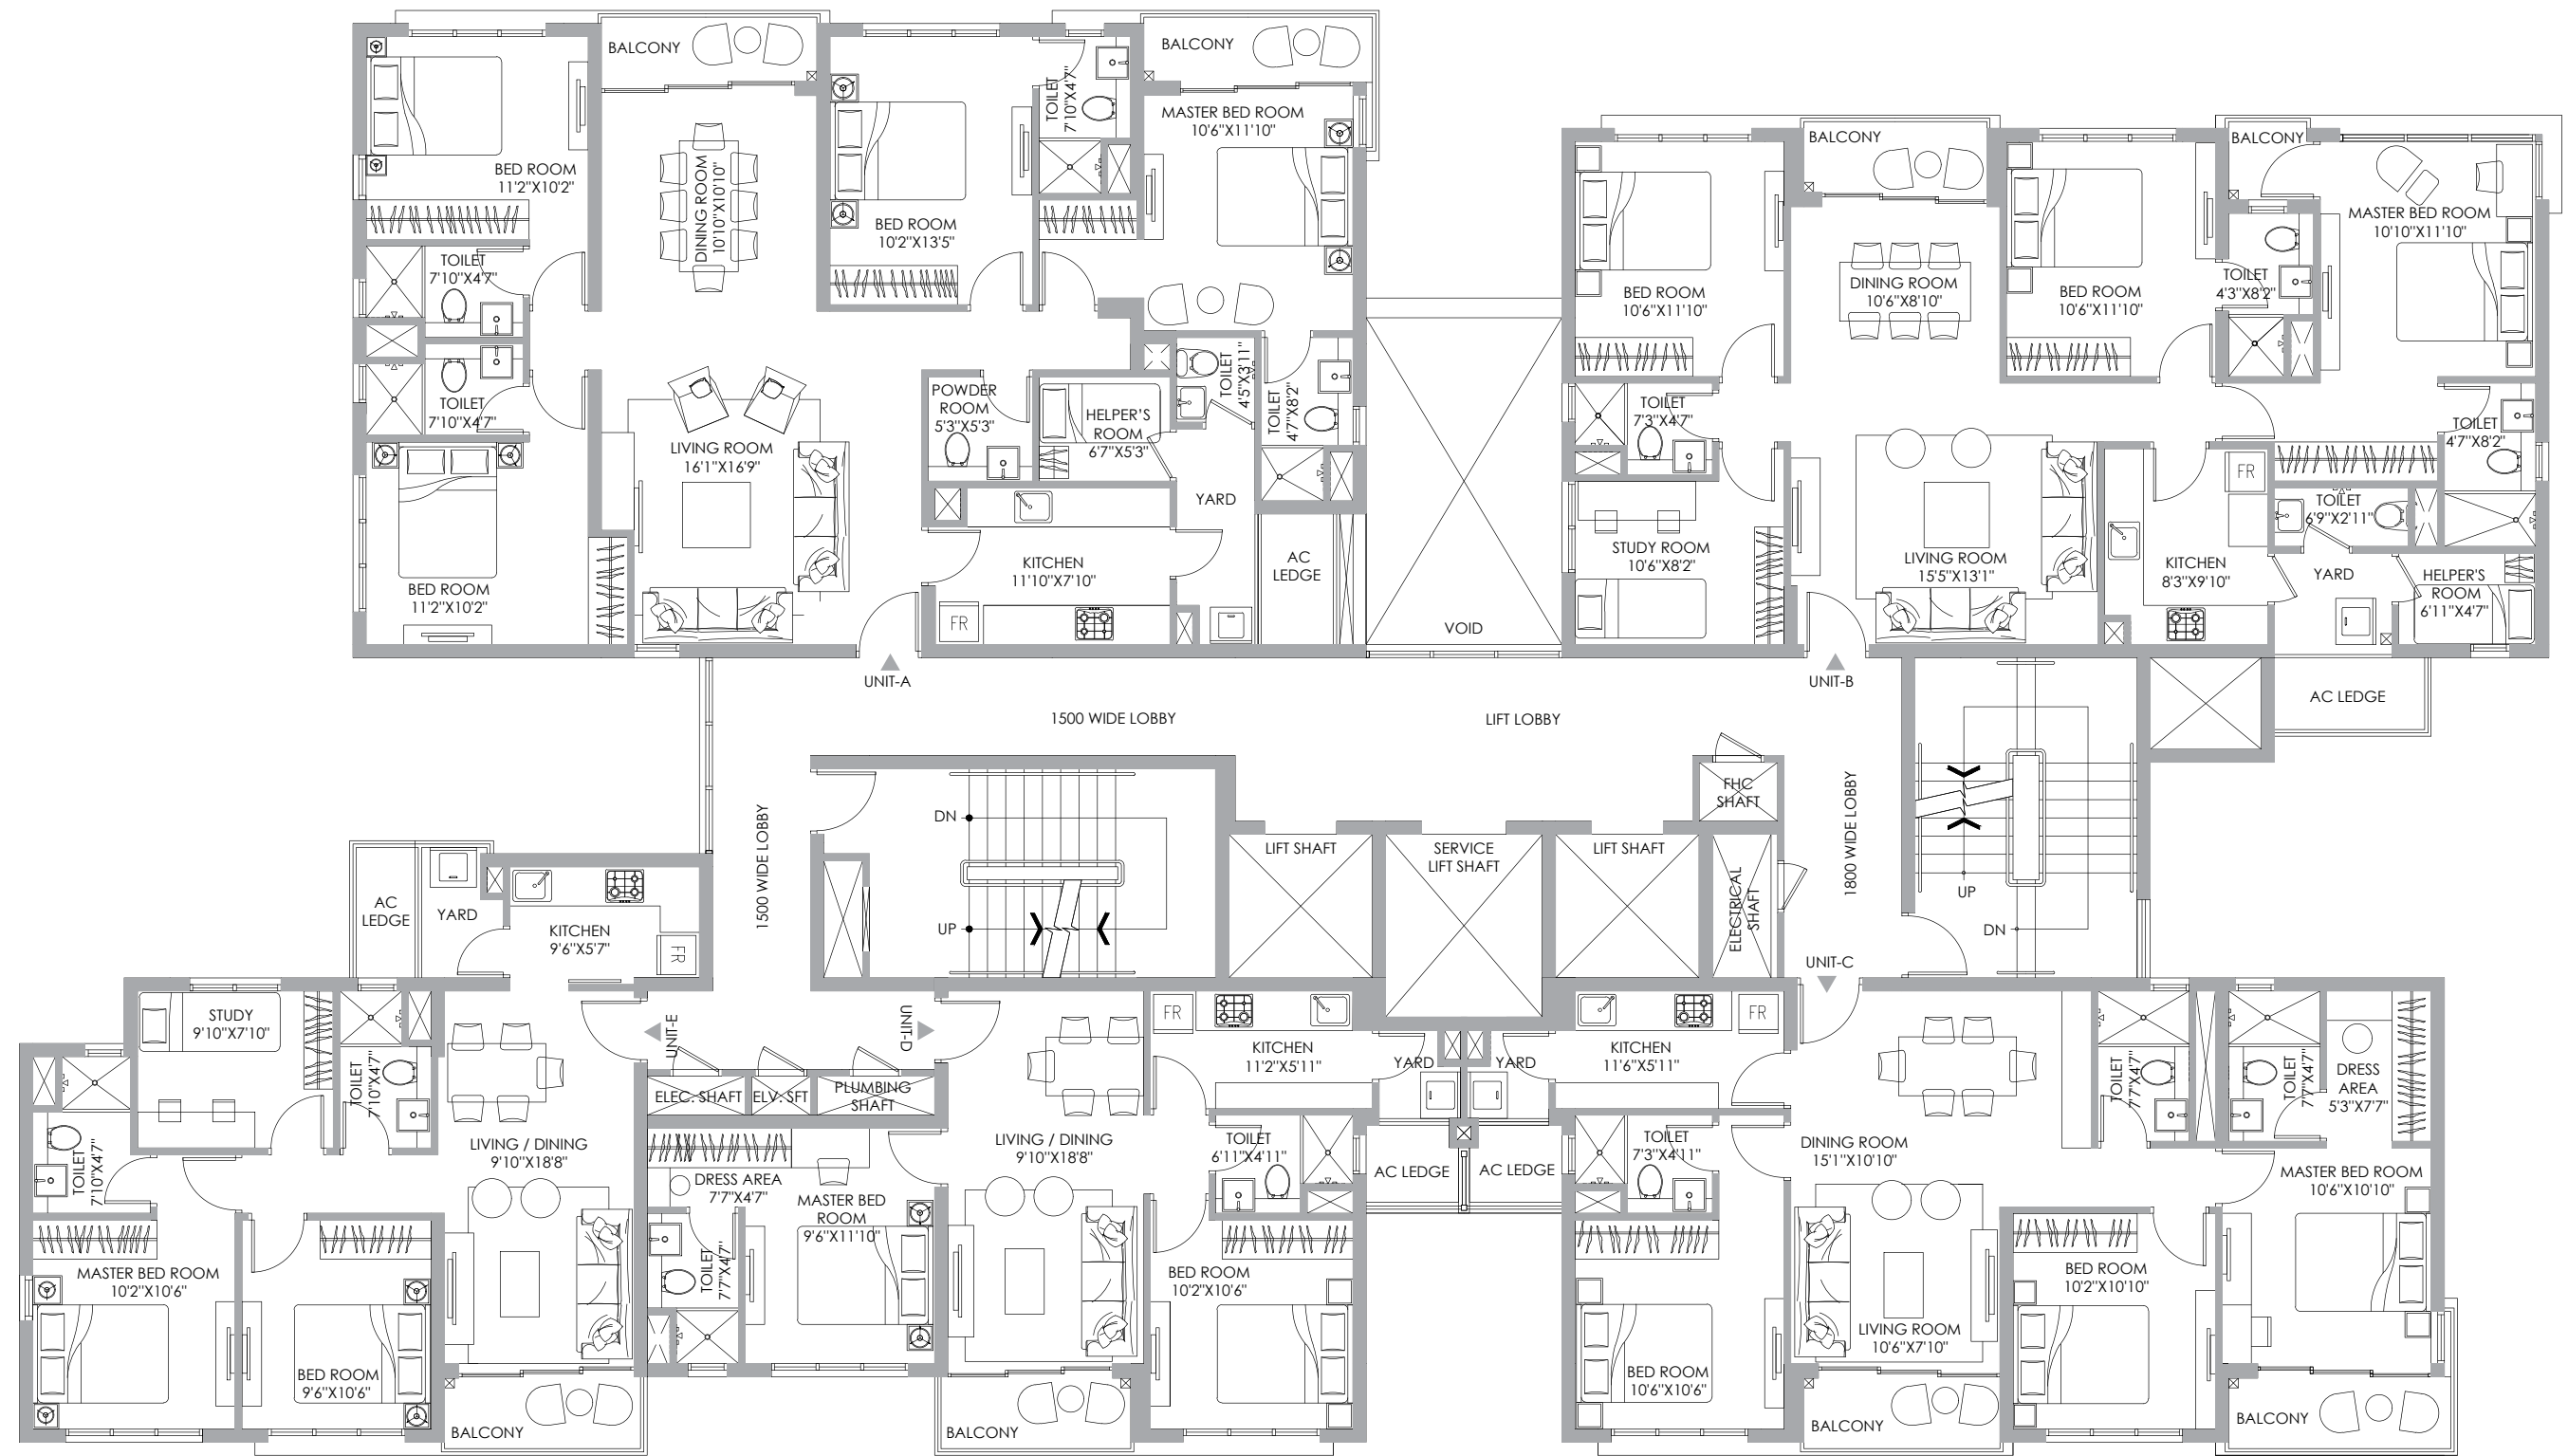

# SITE PLAN

- 4 BHK (Luxury)
- 4 BHK (Premium)
- 3 BHK (Luxury)
- 3 BHK (Premium)
- 2 BHK (Premium)

**TYPICAL FLOOR PLAN: BLOCK 4**

FLOOR	UNIT TYPE	UNIT FORMAT	CARPET AREA (In Sq.Ft.)	BALCONY AREA (In Sq.Ft.)
8th - 20th Floor	A	4 BHK (Premium)	1006	95
	B	4 BHK (Premium)	1119	124
3rd - 20th Floor	C	3 BHK (Premium)	664	97
	D	2BHK (Premium)	592	83
	E	3 BHK (Luxury)	865	88

**TYPICAL FLOOR PLAN: BLOCK 5**

FLOOR	UNIT TYPE	UNIT FORMAT	CARPET AREA (In Sq.Ft.)	BALCONY AREA (In Sq.Ft.)
8th - 20th Floor	A	3 BHK (Luxury)	918	136
3rd - 20th Floor	B	2 BHK (Premium)	636	76
	C	3 BHK (Premium)	686	81
	D	3 BHK (Premium)	723	59
	E	2 BHK (Premium)	591	78
	F	3 BHK (Luxury)	844	130

**TYPICAL FLOOR PLAN: BLOCK 6**

FLOOR	UNIT TYPE	UNIT FORMAT	CARPET AREA (In Sq.Ft.)	BALCONY AREA (In Sq.Ft.)
2nd - 20th Floor	A	4 BHK (Luxury)	1345	163
	B	4 BHK (Premium)	1119	130
1st - 20th Floor	C	3 BHK (Luxury)	865	131
	D	2 BHK (Premium)	592	83
	E	3 BHK (Premium)	664	97