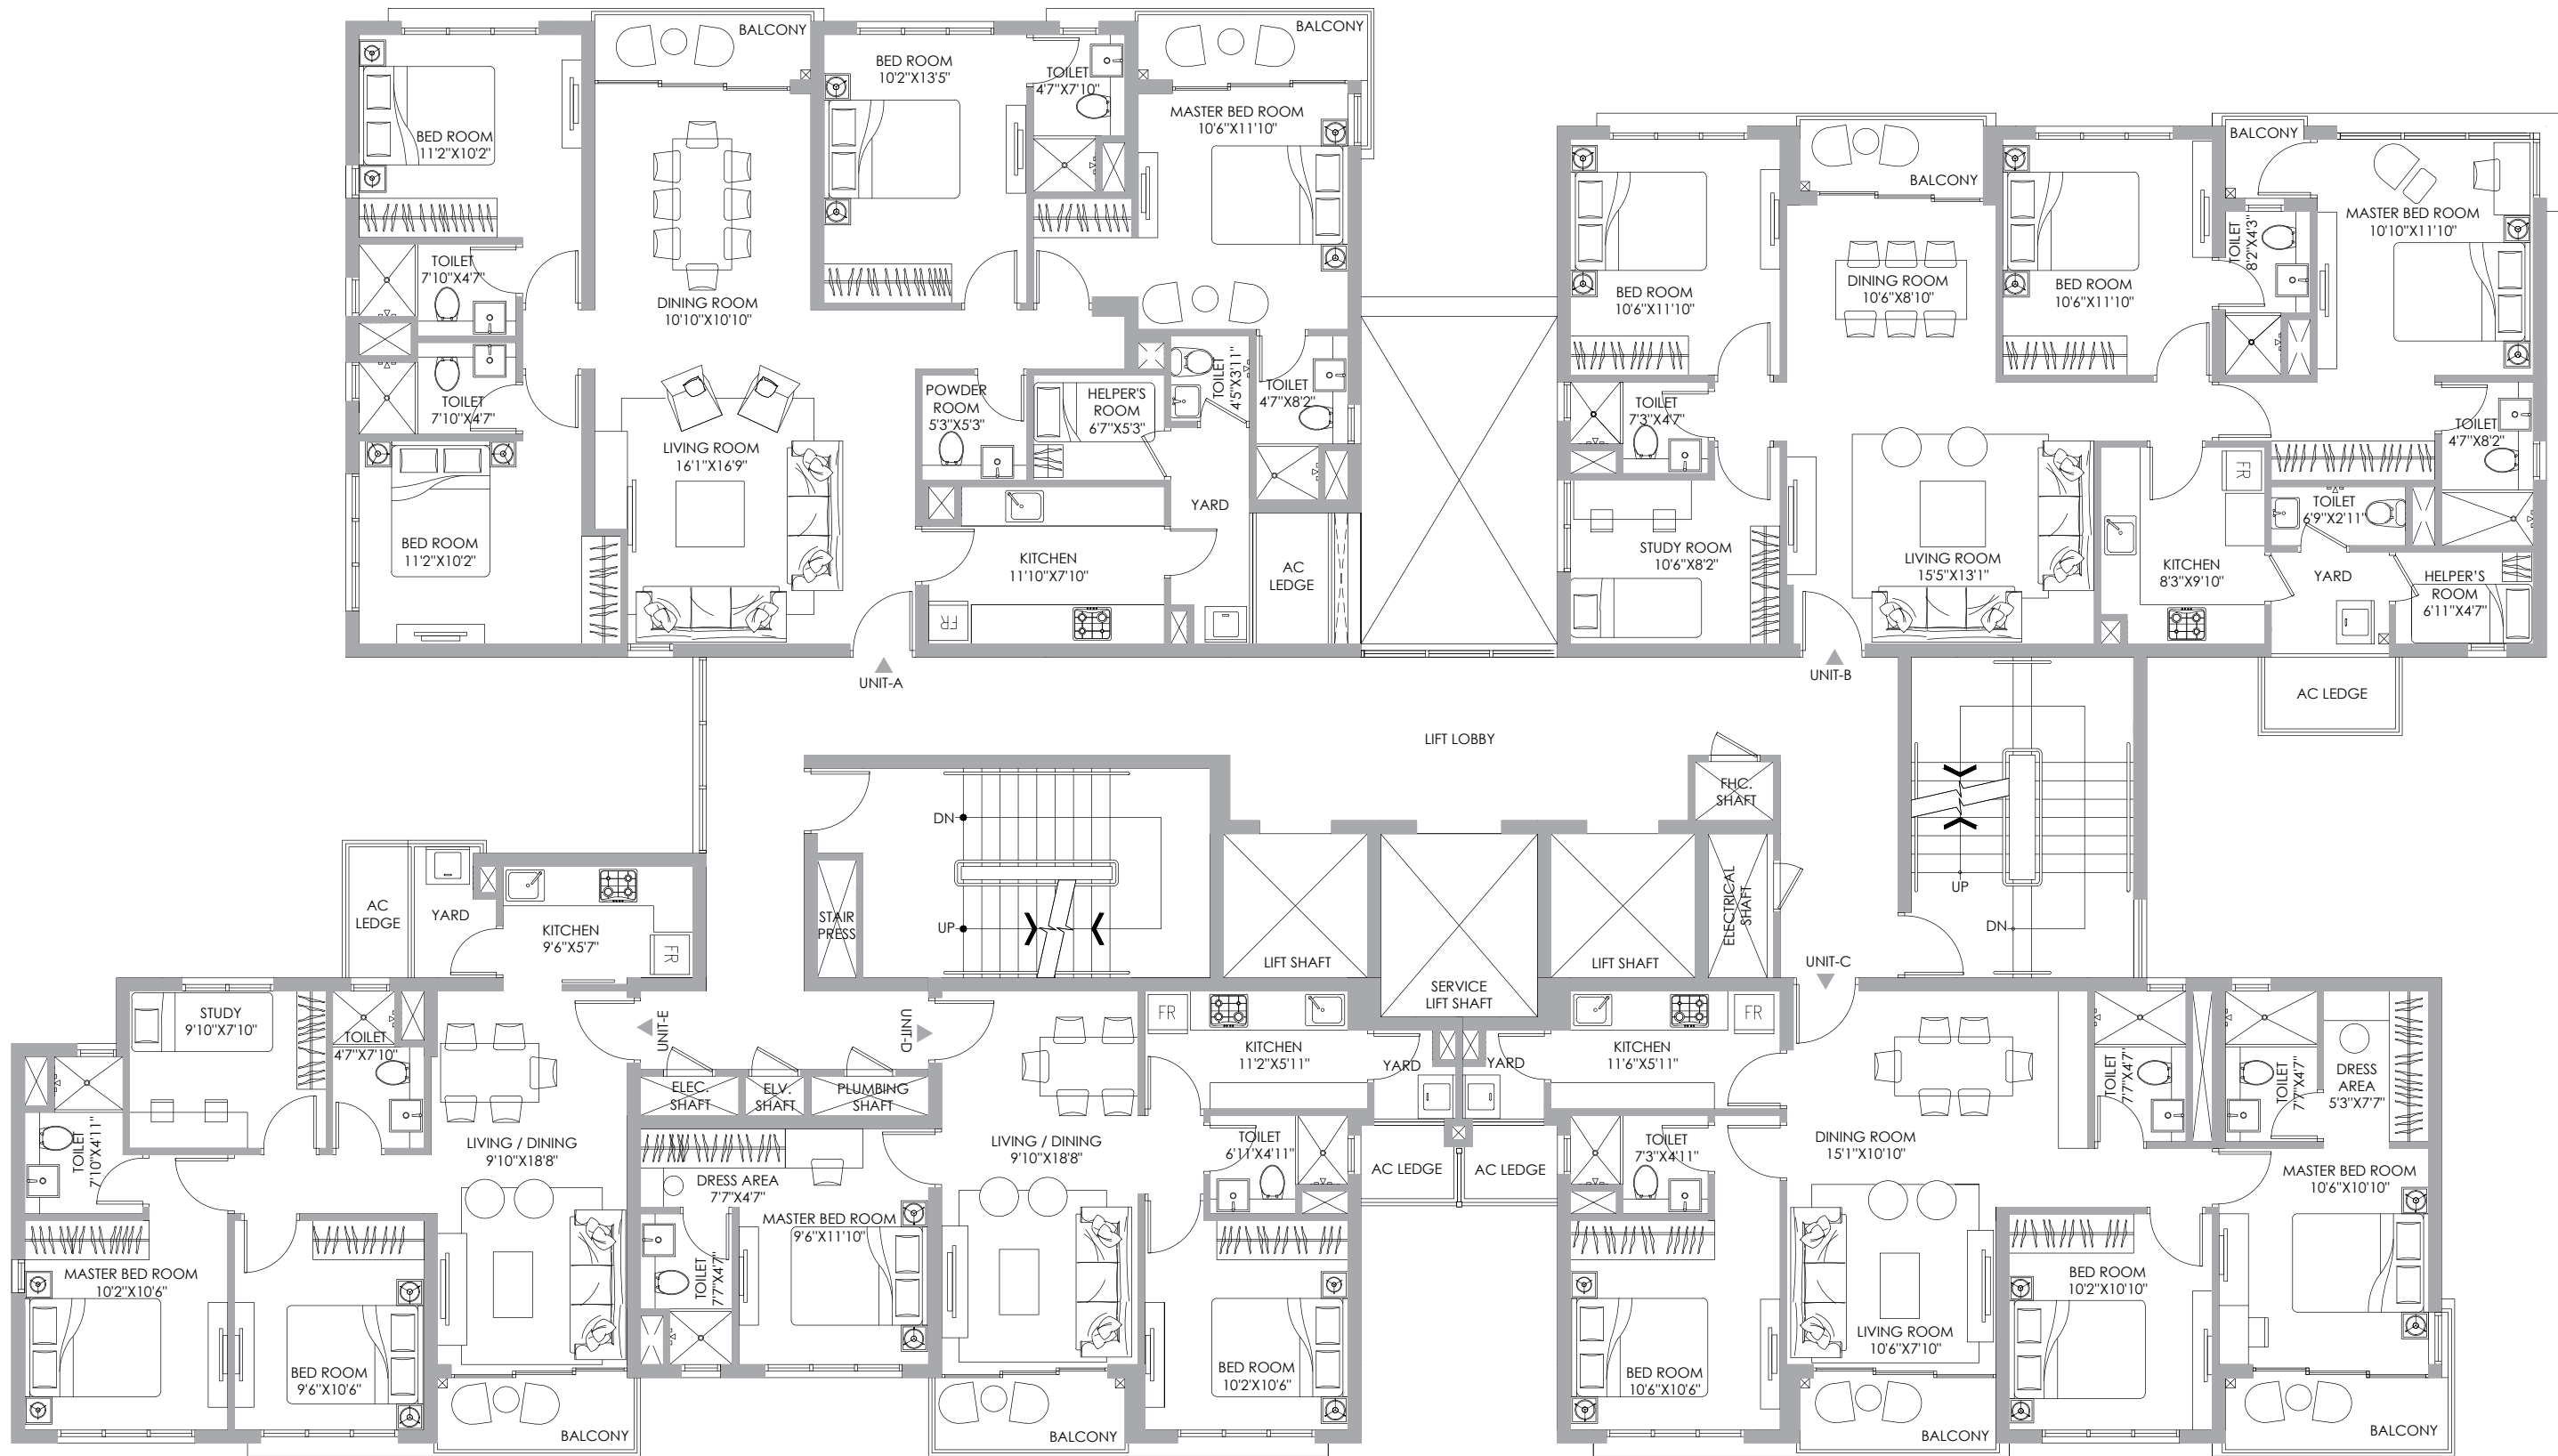

# SITE PLAN

- 4 BHK (Luxury)
- 4 BHK (Premium)
- 3 BHK (Luxury)
- 3 BHK (Premium)
- 2 BHK (Premium)

**TYPICAL FLOOR PLAN: BLOCK 4**

FLOOR	UNIT TYPE	UNIT FORMAT	CARPET AREA (In Sq.Ft.)	BALCONY AREA (In Sq.Ft.)
8th - 20th Floor	A	4 BHK (Premium)	1006	95
	B	4 BHK (Premium)	1119	124
3rd - 20th Floor	C	3 BHK (Premium)	664	97
	D	2BHK (Premium)	592	83
	E	3 BHK (Luxury)	865	88

**TYPICAL FLOOR PLAN: BLOCK 5**

FLOOR	UNIT TYPE	UNIT FORMAT	CARPET AREA (In Sq.Ft.)	BALCONY AREA (In Sq.Ft.)
8th - 20th Floor	A	3 BHK (Luxury)	918	136
3rd - 20th Floor	B	2 BHK (Premium)	636	76
	C	3 BHK (Premium)	686	81
	D	3 BHK (Premium)	723	59
	E	2 BHK (Premium)	591	78
	F	3 BHK (Luxury)	844	130

**TYPICAL FLOOR PLAN: BLOCK 6**

FLOOR	UNIT TYPE	UNIT FORMAT	CARPET AREA (In Sq.Ft.)	BALCONY AREA (In Sq.Ft.)
2nd - 20th Floor	A	4 BHK (Luxury)	1345	163
	B	4 BHK (Premium)	1119	130
1st - 20th Floor	C	3 BHK (Luxury)	865	131
	D	2 BHK (Premium)	592	83
	E	3 BHK (Premium)	664	97