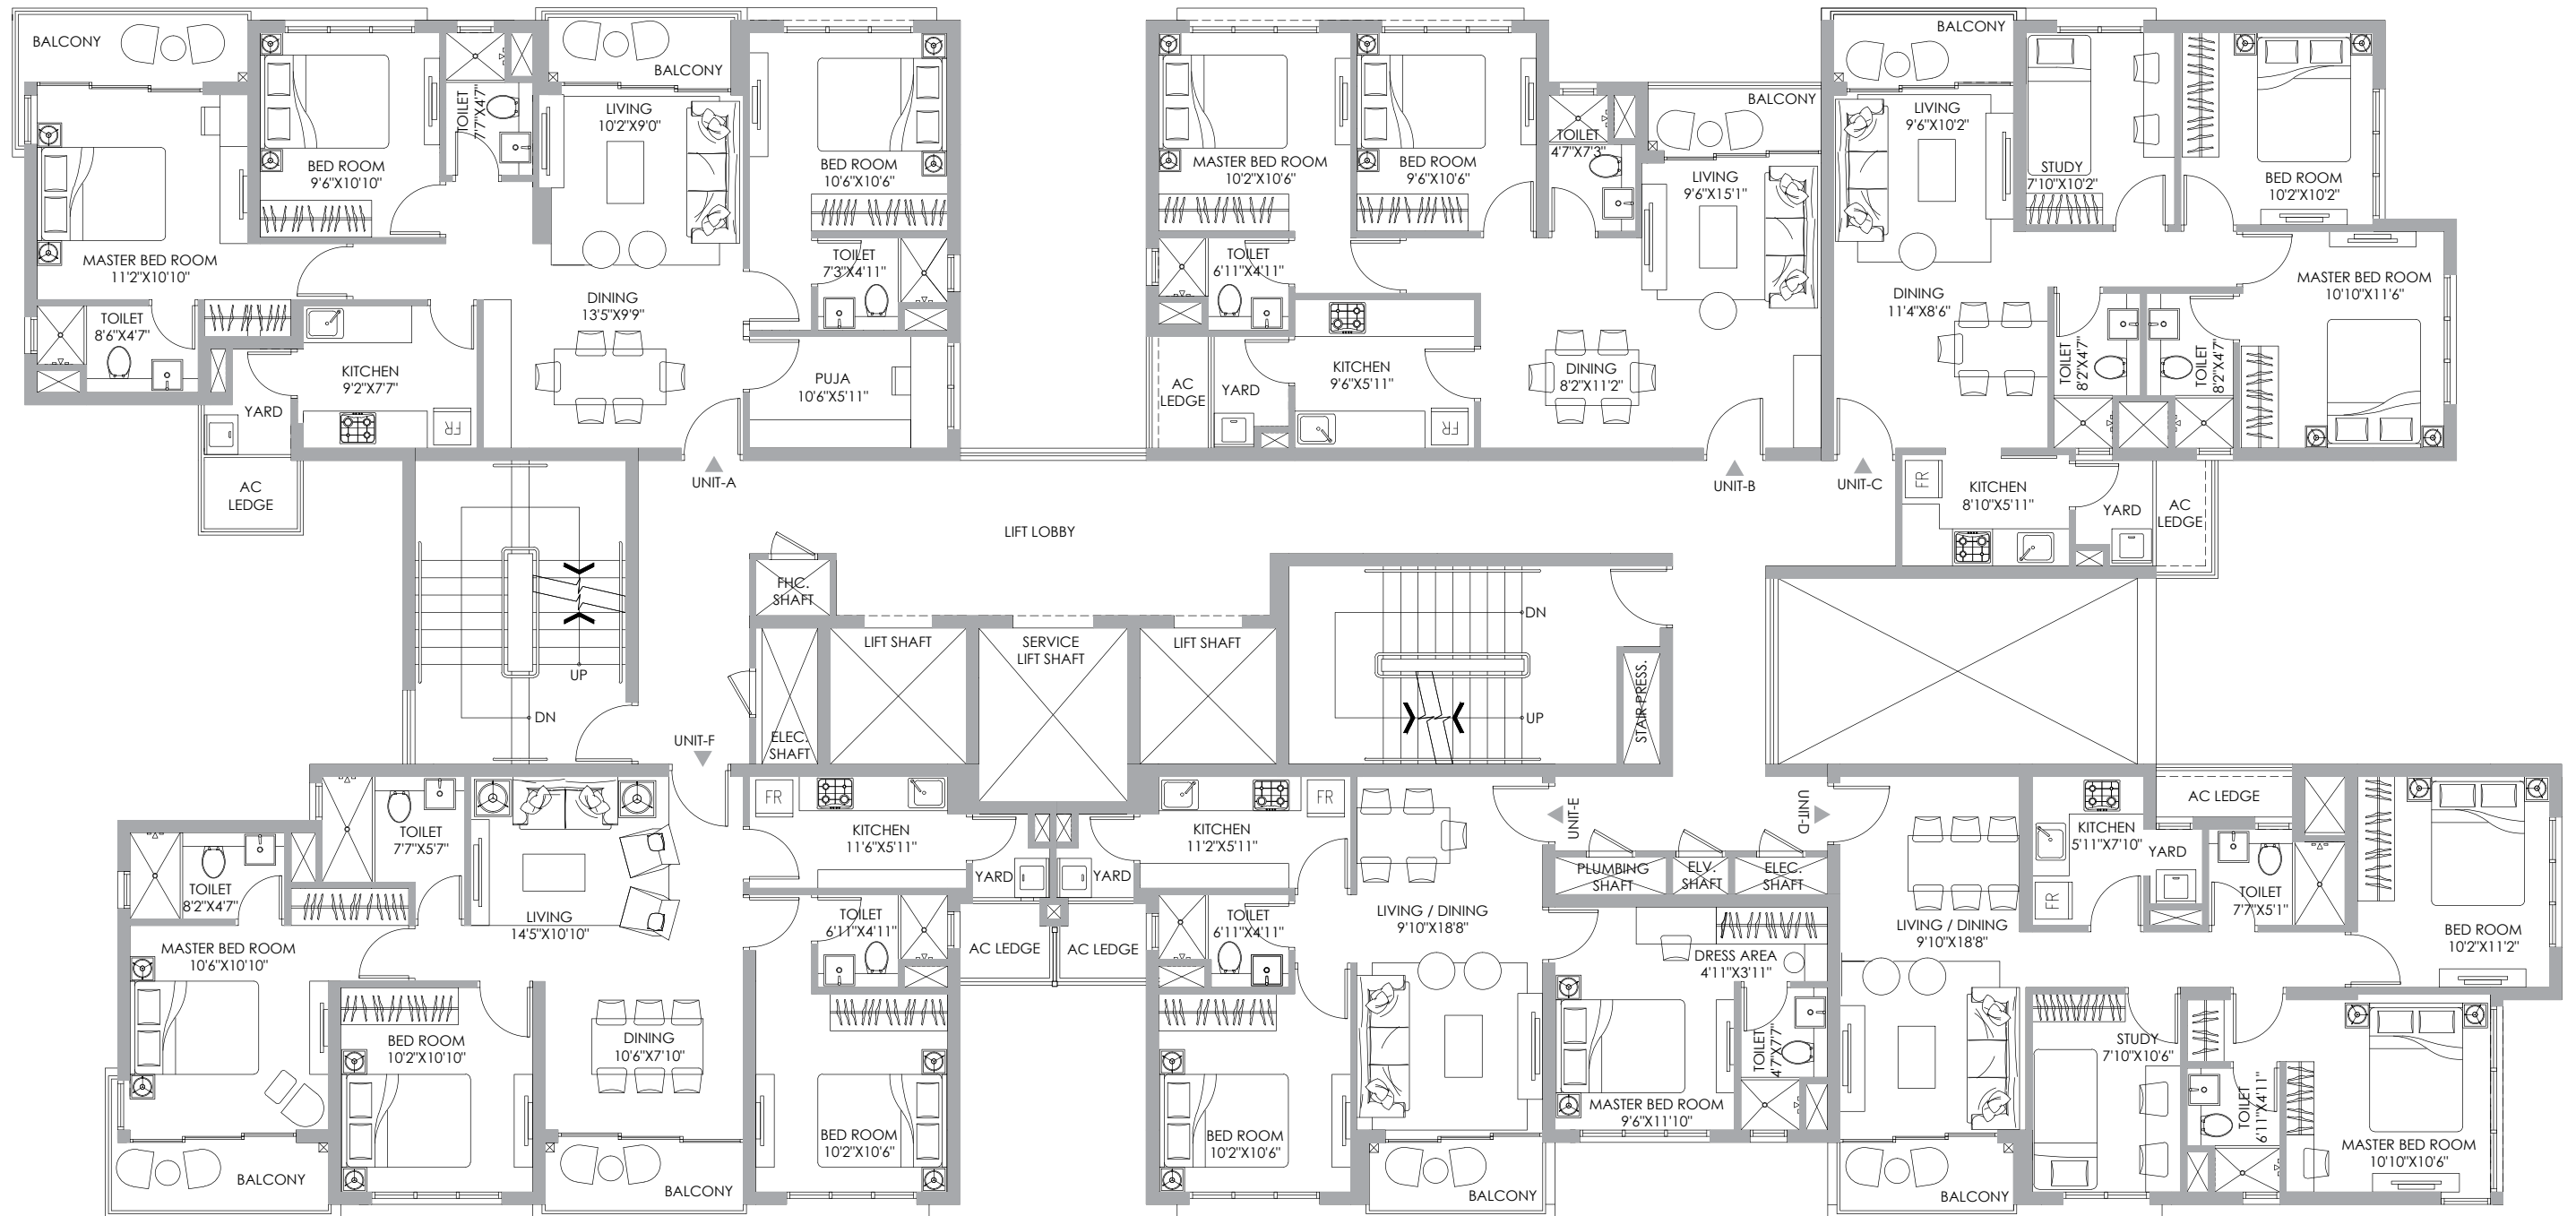

# SITE PLAN

- 4 BHK (Luxury)
- 4 BHK (Premium)
- 3 BHK (Luxury)
- 3 BHK (Premium)
- 2 BHK (Premium)

**TYPICAL FLOOR PLAN: BLOCK 3**

FLOOR	UNIT TYPE	UNIT FORMAT	CARPET AREA (In Sq.Ft.)	BALCONY AREA (In Sq.Ft.)
8th - 20th Floor	A	4 BHK (Luxury)	1345	163
	B	4 BHK (Premium)	1119	130
3rd - 20th Floor	C	3 BHK (Luxury)	865	131
	D	2BHK (Premium)	592	83
	E	3 BHK (Premium)	664	97

**TYPICAL FLOOR PLAN: BLOCK 4**

FLOOR	UNIT TYPE	UNIT FORMAT	CARPET AREA (In Sq.Ft.)	BALCONY AREA (In Sq.Ft.)
8th - 20th Floor	A	4 BHK (Premium)	1006	95
	B	4 BHK (Premium)	1119	124
3rd - 20th Floor	C	3 BHK (Premium)	664	97
	D	2BHK (Premium)	592	83
	E	3 BHK (Luxury)	865	88

**TYPICAL FLOOR PLAN: BLOCK 5**

FLOOR	UNIT TYPE	UNIT FORMAT	CARPET AREA (In Sq.Ft.)	BALCONY AREA (In Sq.Ft.)
8th - 20th Floor	A	3 BHK (Luxury)	918	136
3rd - 20th Floor	B	2 BHK (Premium)	636	76
	C	3 BHK (Premium)	686	81
	D	3 BHK (Premium)	723	59
	E	2 BHK (Premium)	591	78
	F	3 BHK (Luxury)	844	130