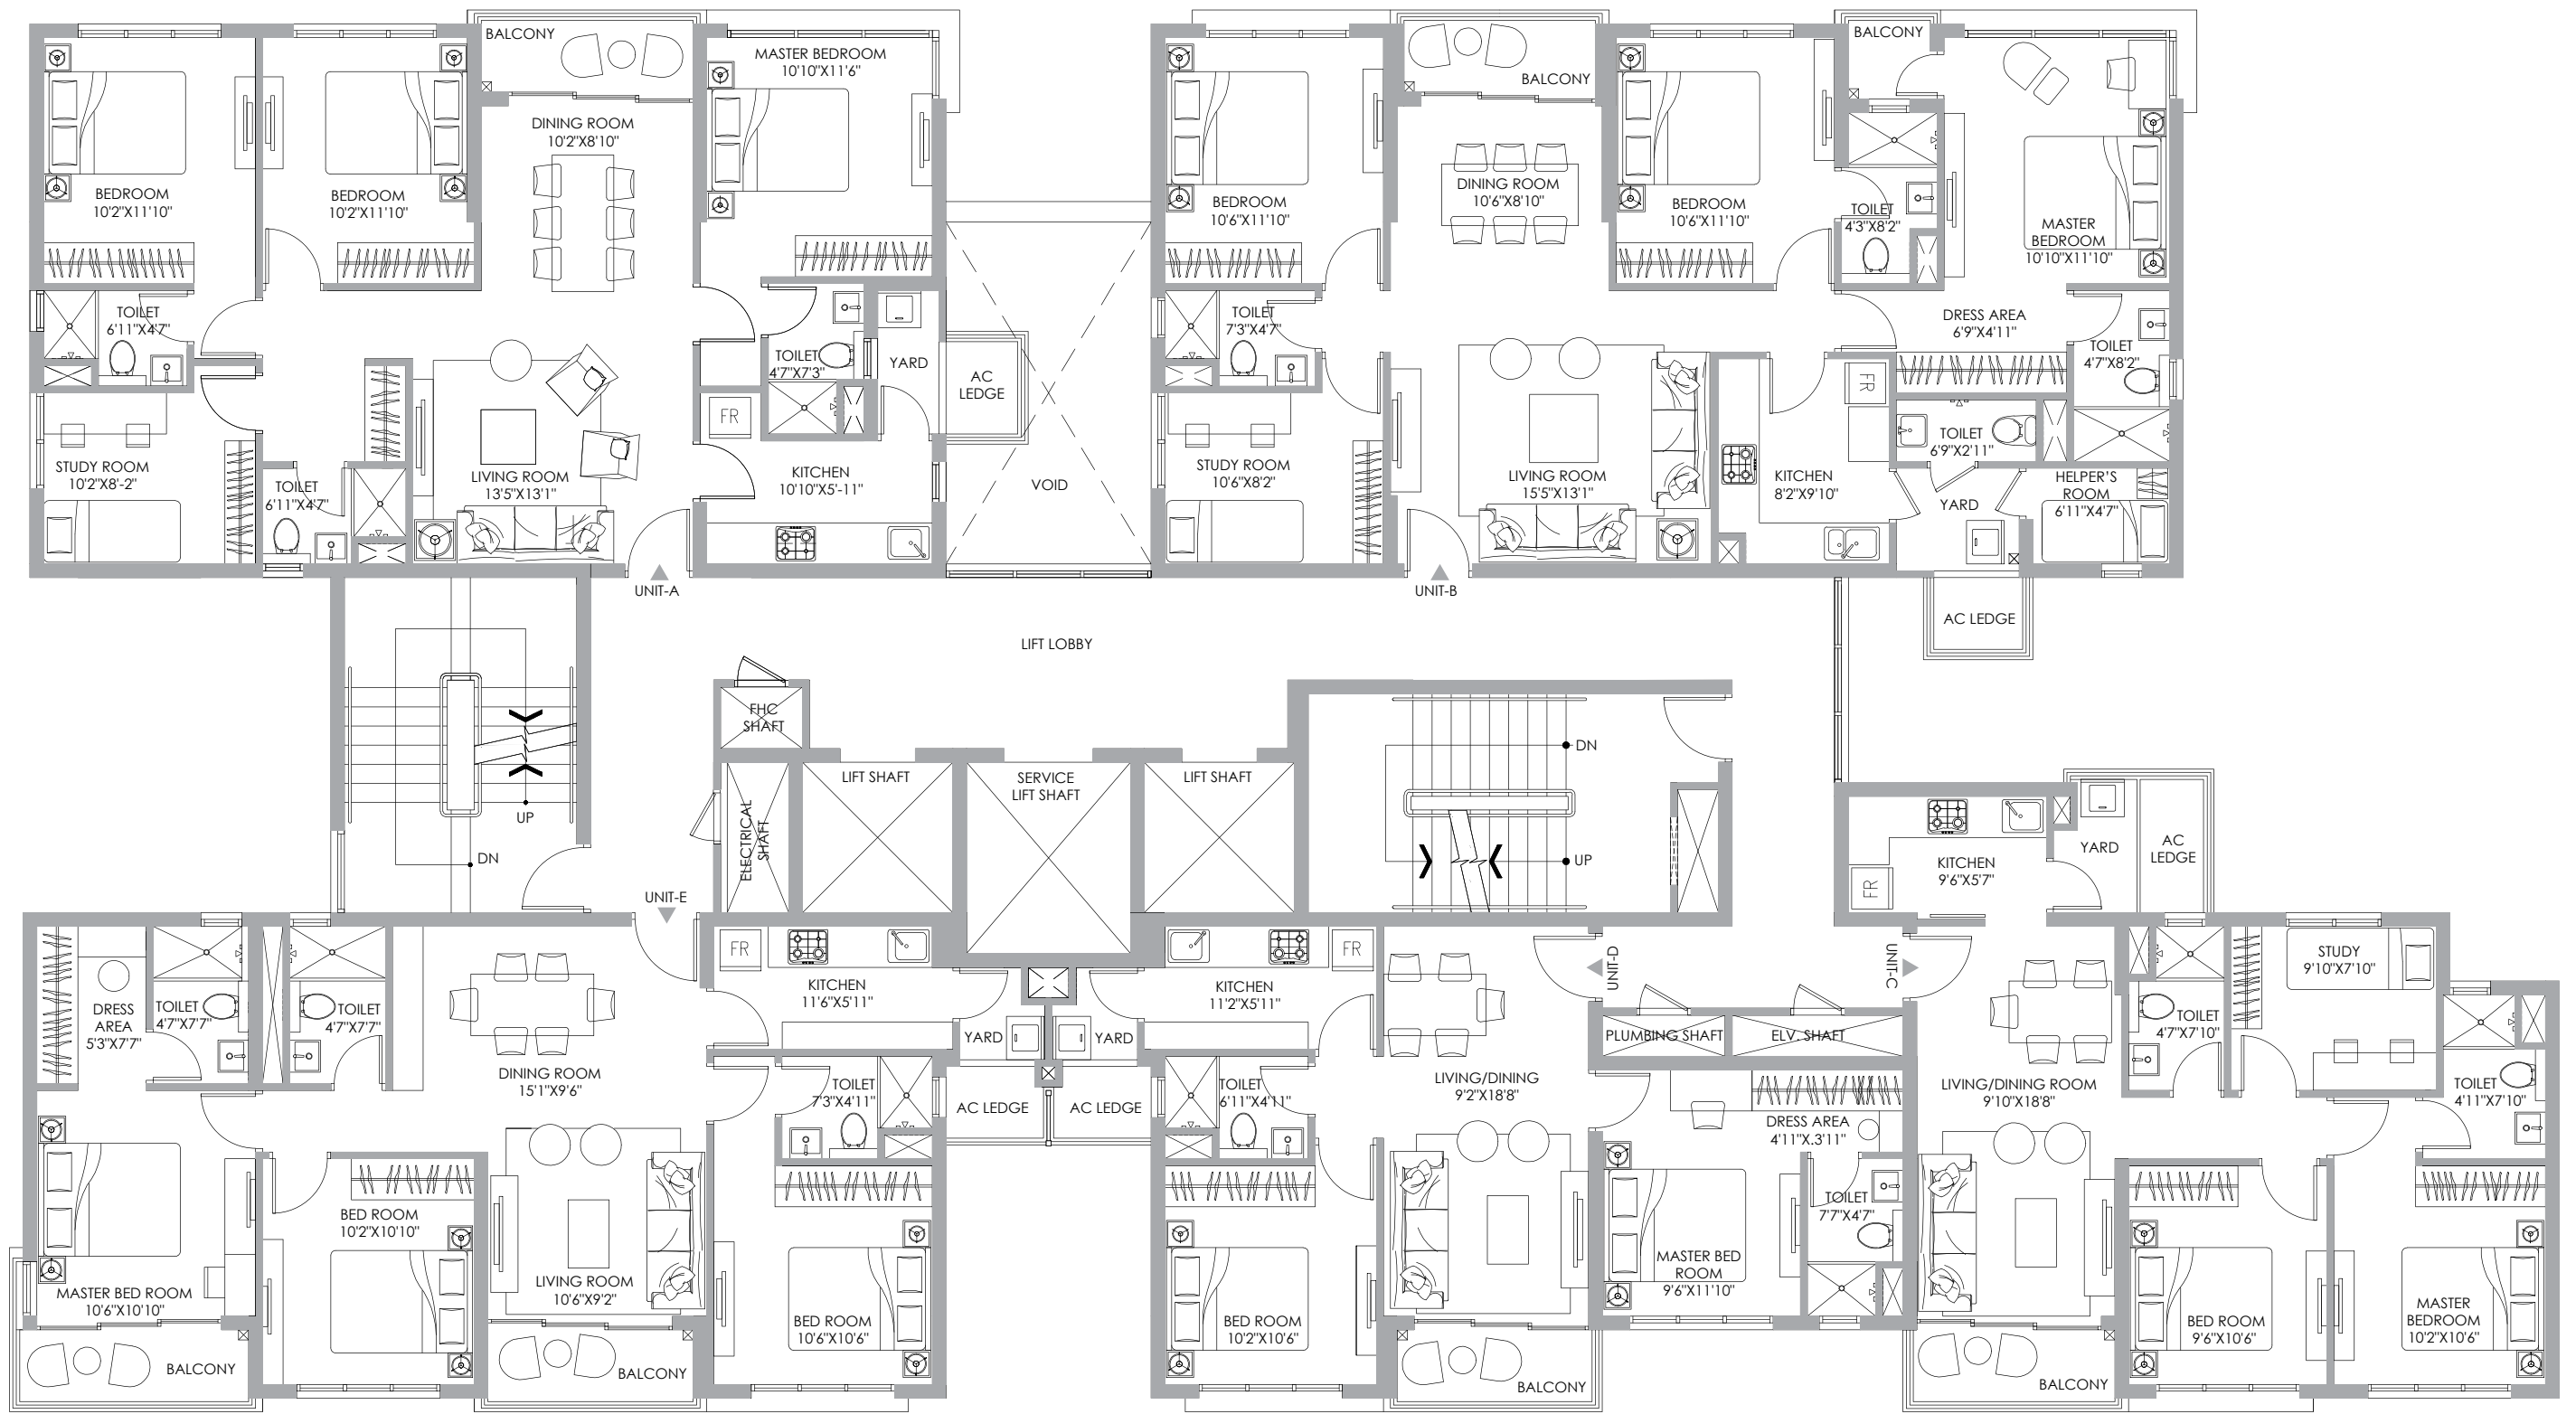

# SITE PLAN

- 4 BHK (Luxury)
- 4 BHK (Premium)
- 3 BHK (Luxury)
- 3 BHK (Premium)
- 2 BHK (Premium)

**TYPICAL FLOOR PLAN: BLOCK 3**

FLOOR	UNIT TYPE	UNIT FORMAT	CARPET AREA (In Sq.Ft.)	BALCONY AREA (In Sq.Ft.)
8th - 20th Floor	A	4 BHK (Luxury)	1345	163
	B	4 BHK (Premium)	1119	130
3rd - 20th Floor	C	3 BHK (Luxury)	865	131
	D	2BHK (Premium)	592	83
	E	3 BHK (Premium)	664	97

**TYPICAL FLOOR PLAN: BLOCK 4**

FLOOR	UNIT TYPE	UNIT FORMAT	CARPET AREA (In Sq.Ft.)	BALCONY AREA (In Sq.Ft.)
8th - 20th Floor	A	4 BHK (Premium)	1006	95
	B	4 BHK (Premium)	1119	124
3rd - 20th Floor	C	3 BHK (Premium)	664	97
	D	2BHK (Premium)	592	83
	E	3 BHK (Luxury)	865	88

**TYPICAL FLOOR PLAN: BLOCK 6**

FLOOR	UNIT TYPE	UNIT FORMAT	CARPET AREA (In Sq.Ft.)	BALCONY AREA (In Sq.Ft.)
2nd - 20th Floor	A	4 BHK (Luxury)	1345	163
	B	4 BHK (Premium)	1119	130
1st - 20th Floor	C	3 BHK (Luxury)	865	131
	D	2 BHK (Premium)	592	83
	E	3 BHK (Premium)	664	97