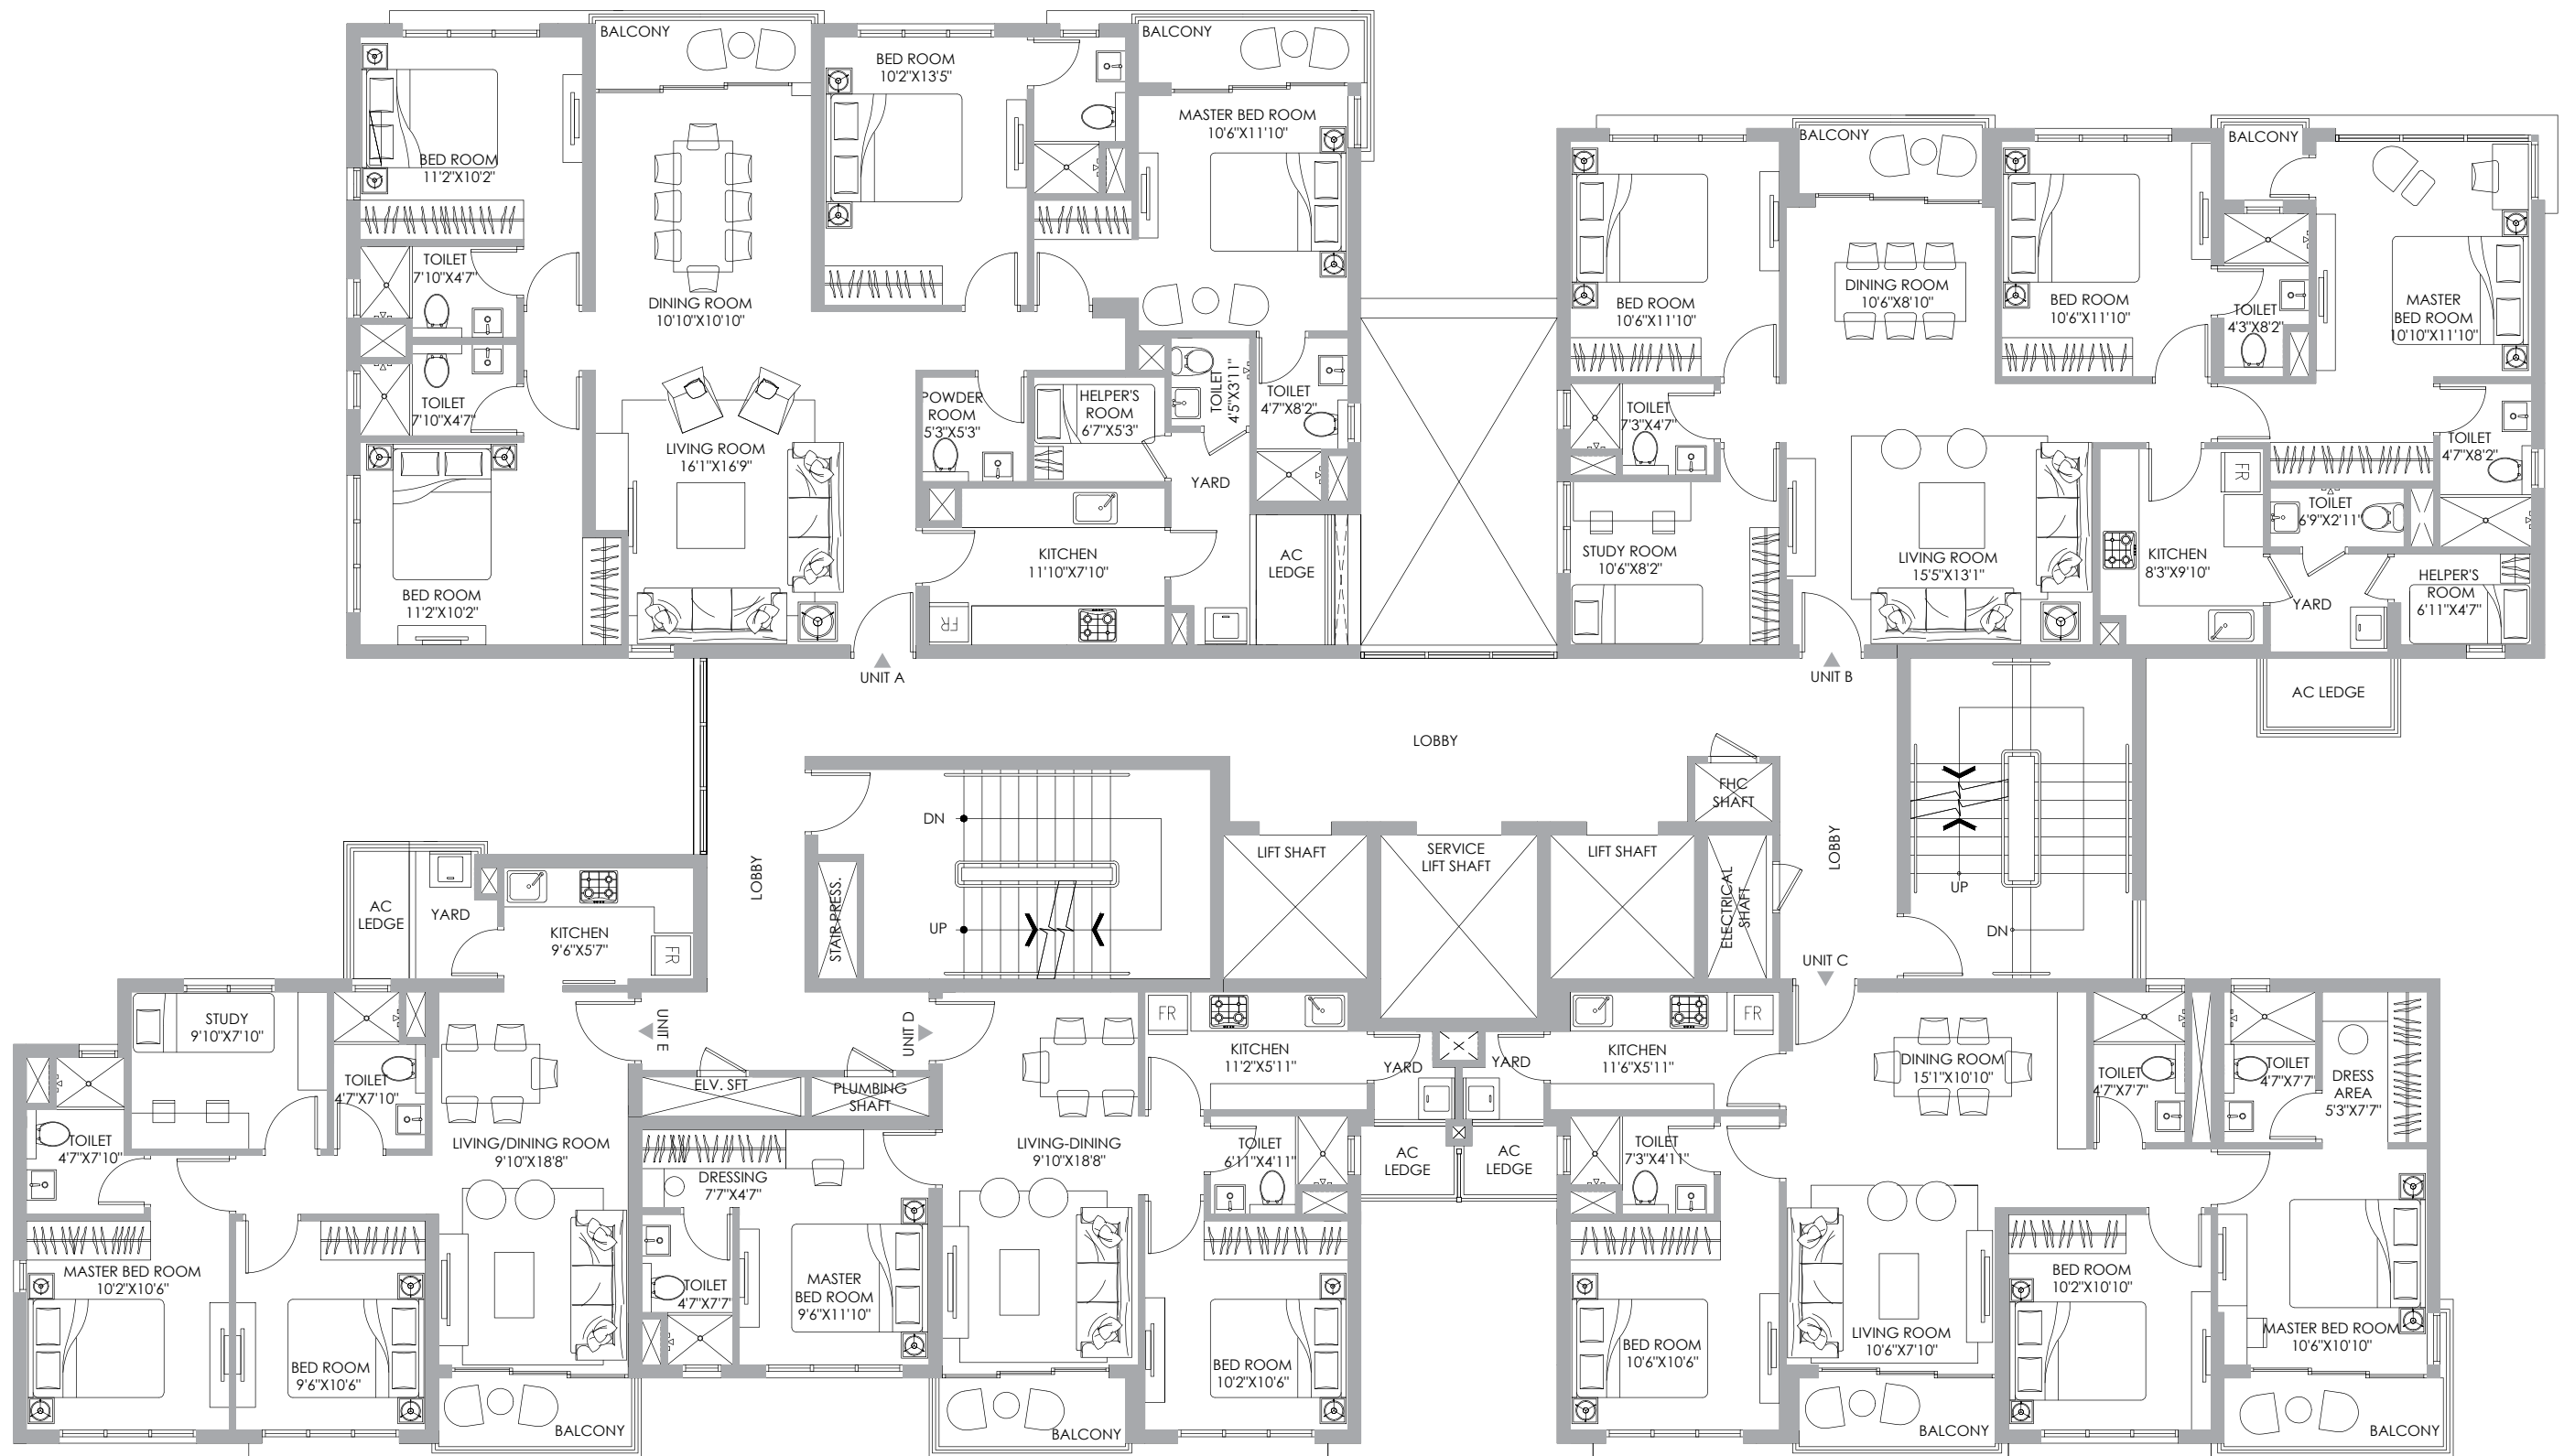

# SITE PLAN

- 4 BHK (Luxury)
- 4 BHK (Premium)
- 3 BHK (Luxury)
- 3 BHK (Premium)
- 2 BHK (Premium)

**TYPICAL FLOOR PLAN: BLOCK 6**

FLOOR	UNIT TYPE	UNIT FORMAT	CARPET AREA (In Sq.Ft.)	BALCONY AREA (In Sq.Ft.)
2nd - 20th Floor	A	4 BHK (Luxury)	1345	163
	B	4 BHK (Premium)	1119	130
1st - 20th Floor	C	3 BHK (Luxury)	865	131
	D	2 BHK (Premium)	592	83
	E	3 BHK (Premium)	664	97

**TYPICAL FLOOR PLAN: BLOCK 7**

FLOOR	UNIT TYPE	UNIT FORMAT	CARPET AREA (In Sq.Ft.)	BALCONY AREA (In Sq.Ft.)
3rd - 20th Floor	A	4 BHK (Luxury)	1345	163
	B	4 BHK (Premium)	1119	130
8th - 20th Floor	C	3 BHK (Luxury)	865	131
	D	2 BHK (Premium)	592	83
	E	3 BHK (Premium)	664	97

**TYPICAL FLOOR PLAN: BLOCK 8**

FLOOR	UNIT TYPE	UNIT FORMAT	CARPET AREA (In Sq.Ft.)	BALCONY AREA (In Sq.Ft.)
3rd - 20th Floor	A	3 BHK (Premium)	657	87
	B	2 BHK (Premium)	636	76
	C	3 BHK (Premium)	686	81
	D	3 BHK (Premium)	723	59
	E	2 BHK (Premium)	591	78
	F	3 BHK (Premium)	744	76