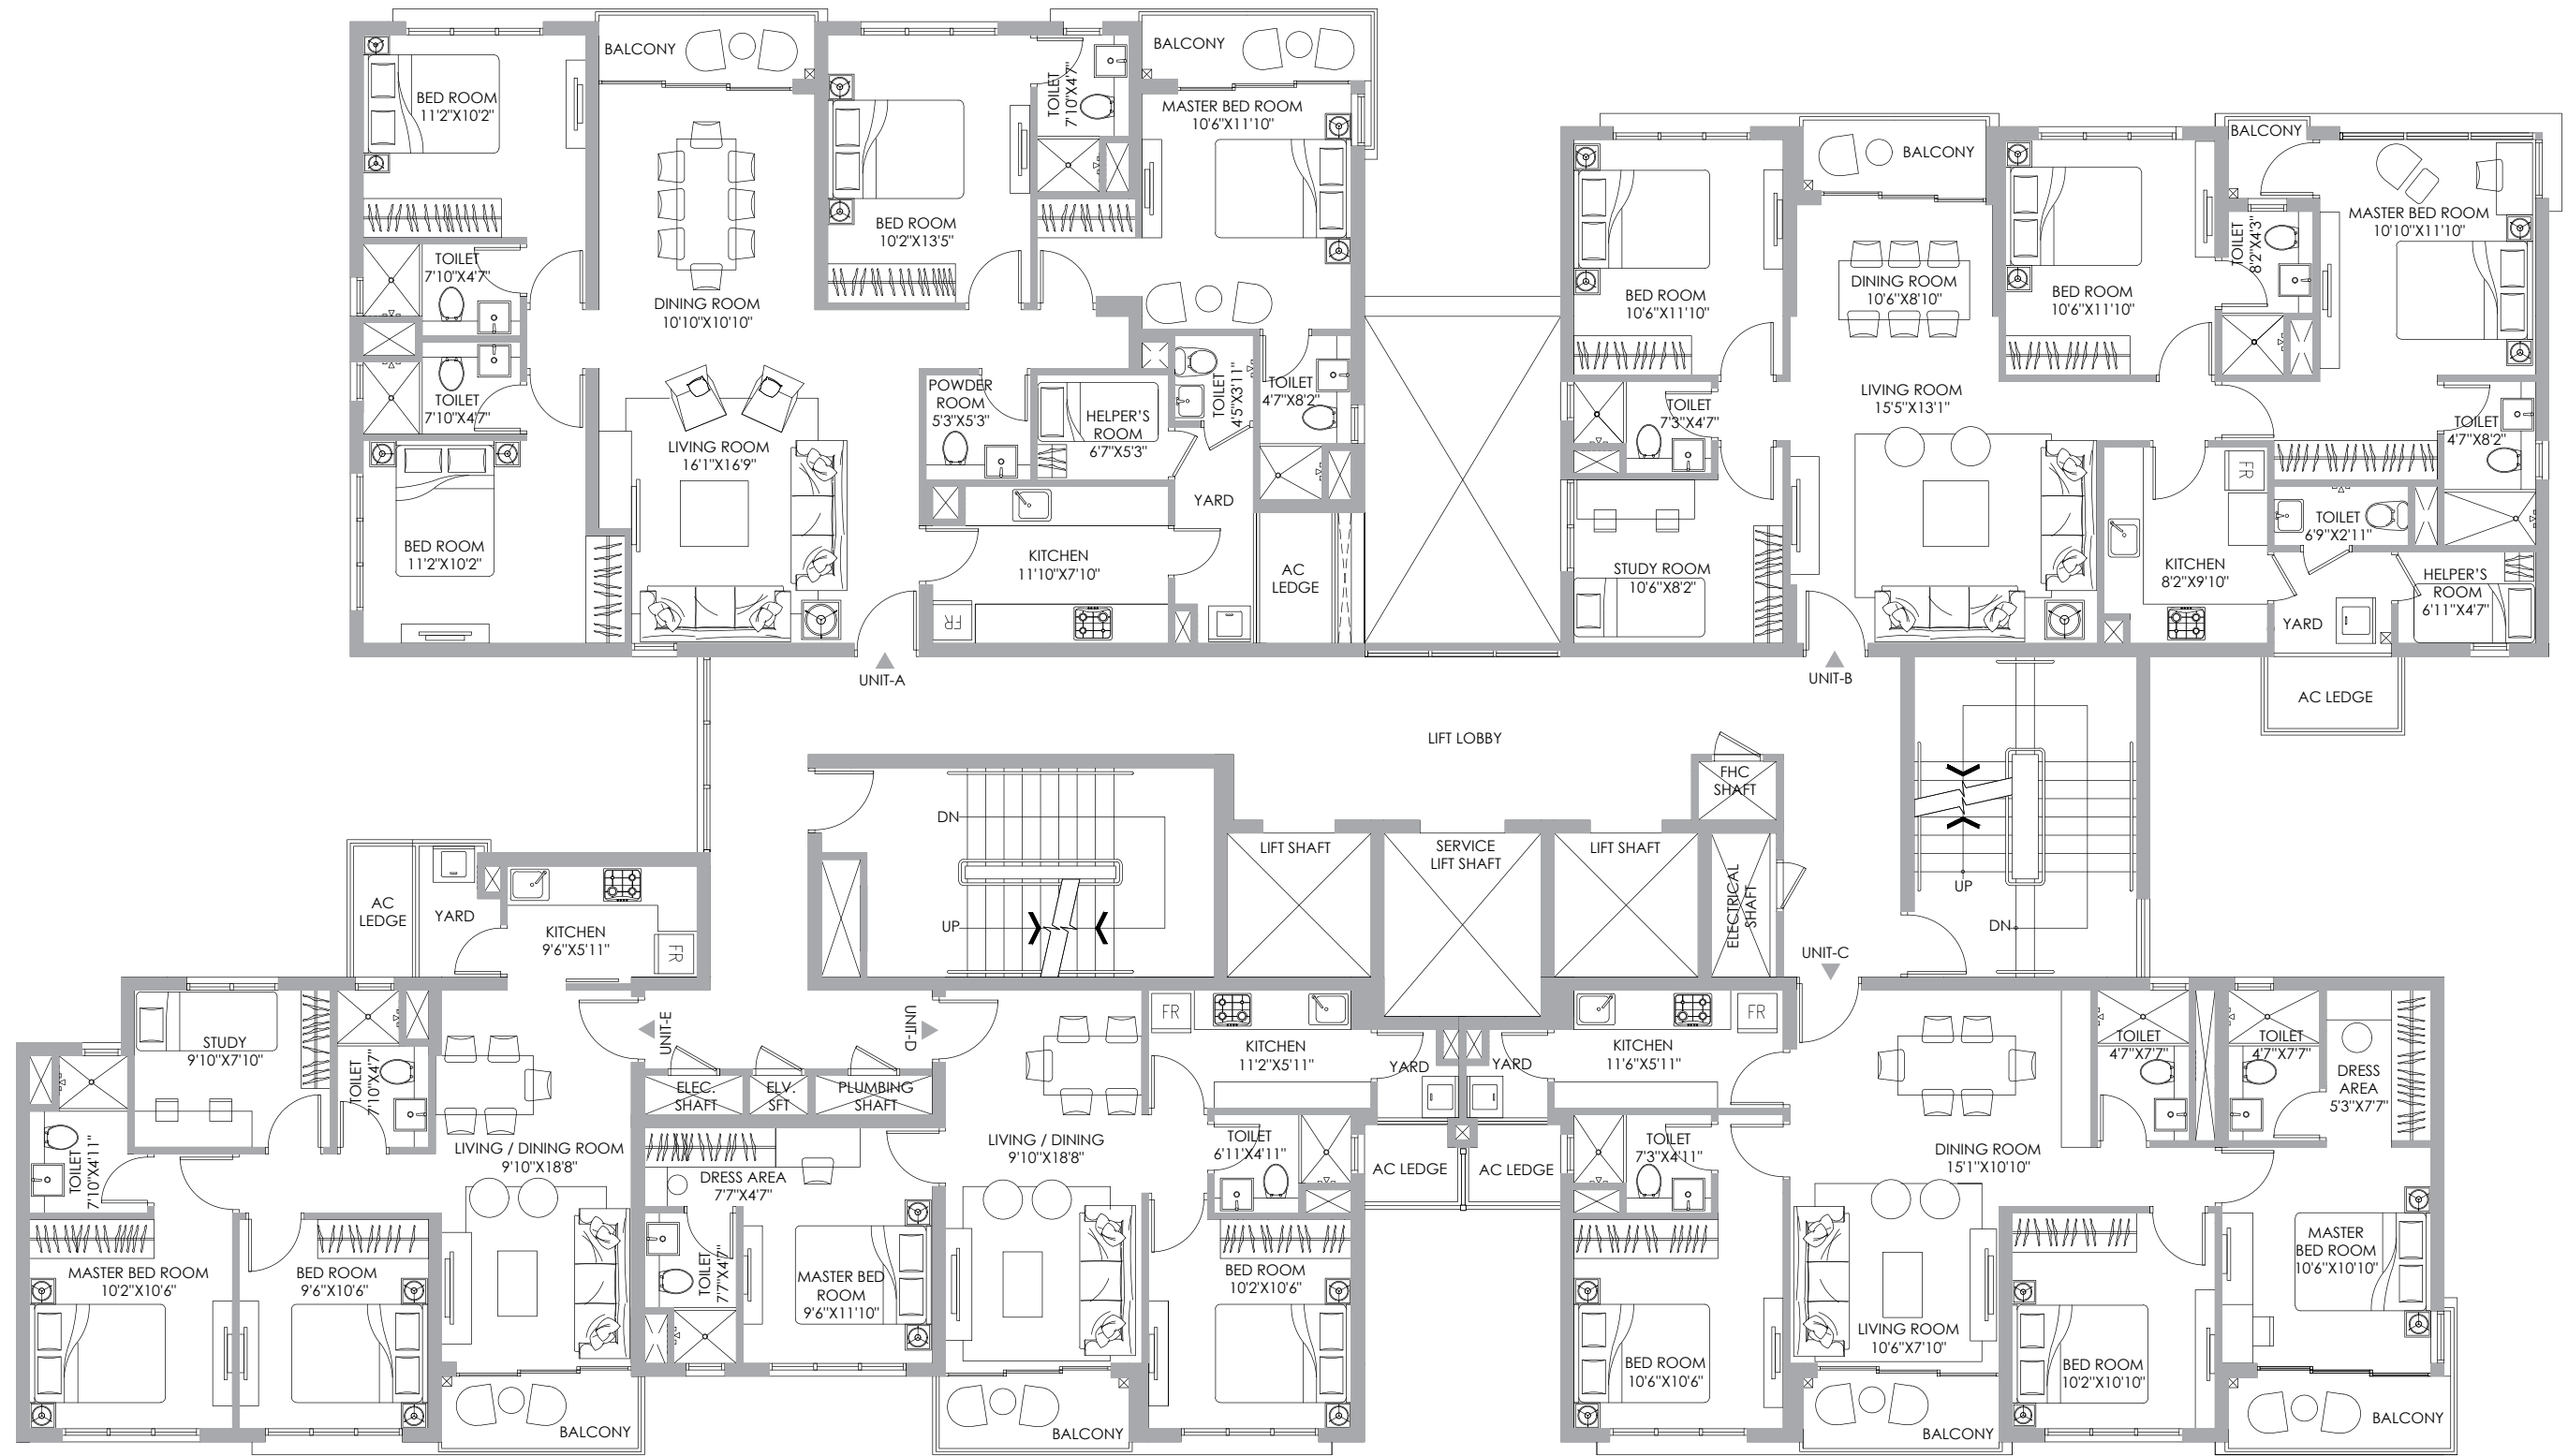

# SITE PLAN

- 4 BHK (Luxury)
- 4 BHK (Premium)
- 3 BHK (Luxury)
- 3 BHK (Premium)
- 2 BHK (Premium)

**TYPICAL FLOOR PLAN: BLOCK 3**

FLOOR	UNIT TYPE	UNIT FORMAT	CARPET AREA (In Sq.Ft.)	BALCONY AREA (In Sq.Ft.)
8th - 20th Floor	A	4 BHK (Luxury)	1345	163
	B	4 BHK (Premium)	1119	130
3rd - 20th Floor	C	3 BHK (Luxury)	865	131
	D	2BHK (Premium)	592	83
	E	3 BHK (Premium)	664	97

**TYPICAL FLOOR PLAN: BLOCK 4**

FLOOR	UNIT TYPE	UNIT FORMAT	CARPET AREA (In Sq.Ft.)	BALCONY AREA (In Sq.Ft.)
8th - 20th Floor	A	4 BHK (Premium)	1006	95
	B	4 BHK (Premium)	1119	124
3rd - 20th Floor	C	3 BHK (Premium)	664	97
	D	2BHK (Premium)	592	83
	E	3 BHK (Luxury)	865	88

**TYPICAL FLOOR PLAN: BLOCK 5**

FLOOR	UNIT TYPE	UNIT FORMAT	CARPET AREA (In Sq.Ft.)	BALCONY AREA (In Sq.Ft.)
8th - 20th Floor	A	3 BHK (Luxury)	918	136
3rd - 20th Floor	B	2 BHK (Premium)	636	76
	C	3 BHK (Premium)	686	81
	D	3 BHK (Premium)	723	59
	E	2 BHK (Premium)	591	78
	F	3 BHK (Luxury)	844	130