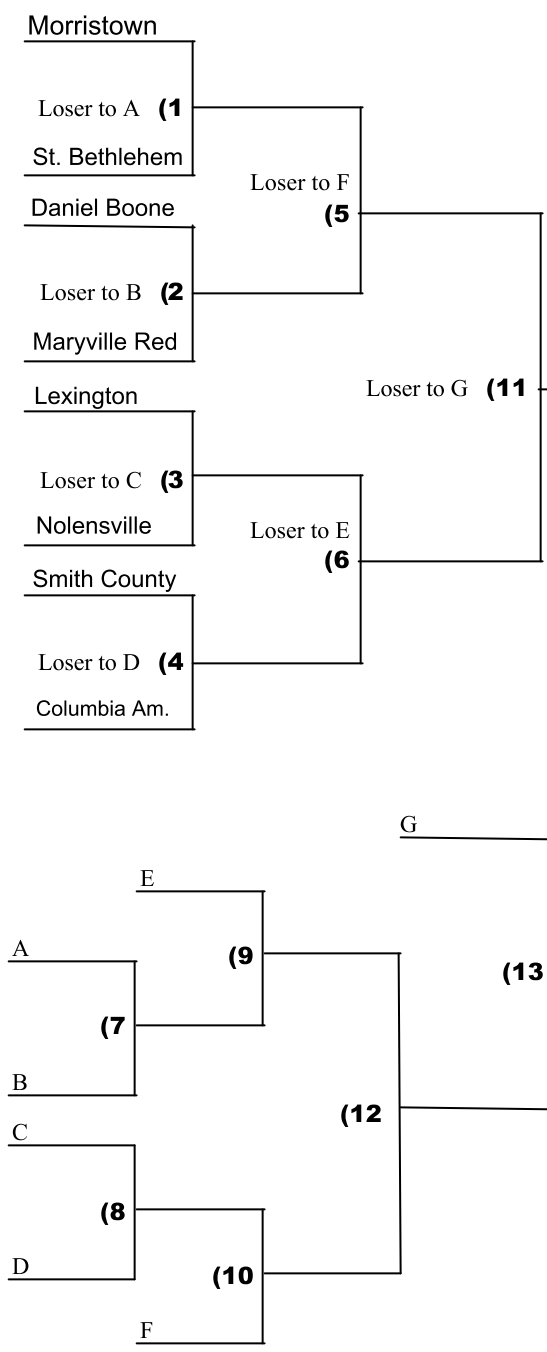

Eight Teams

Division: 10-11-12 Baseball
Site(s): Moss Wright Park
745 Caldwell Dr.
Goodlettsville, Tn 37072
Update phone: 865-850-4176
Next level: Region

Gm #	Date	Time	Field
1	7/16	5:00 pm	5
2	7/16	5:00 pm	8
3	7/16	7:00 pm	5
4	7/16	7:00 pm	8
5	7/17	1:00 pm	8
6	7/17	3:00 pm	8
7	7/17	1:00 pm	5
8	7/17	3:00 pm	5
9	7/18	6:00 pm	5
10	7/18	8:00 pm	5
11	7/18	6:00 pm	8
12	7/19	6:00 pm	5
13	7/20	6:00 pm	5
14	7/21	6:00 pm	5
15(if)	7/22	6:00 pm	5