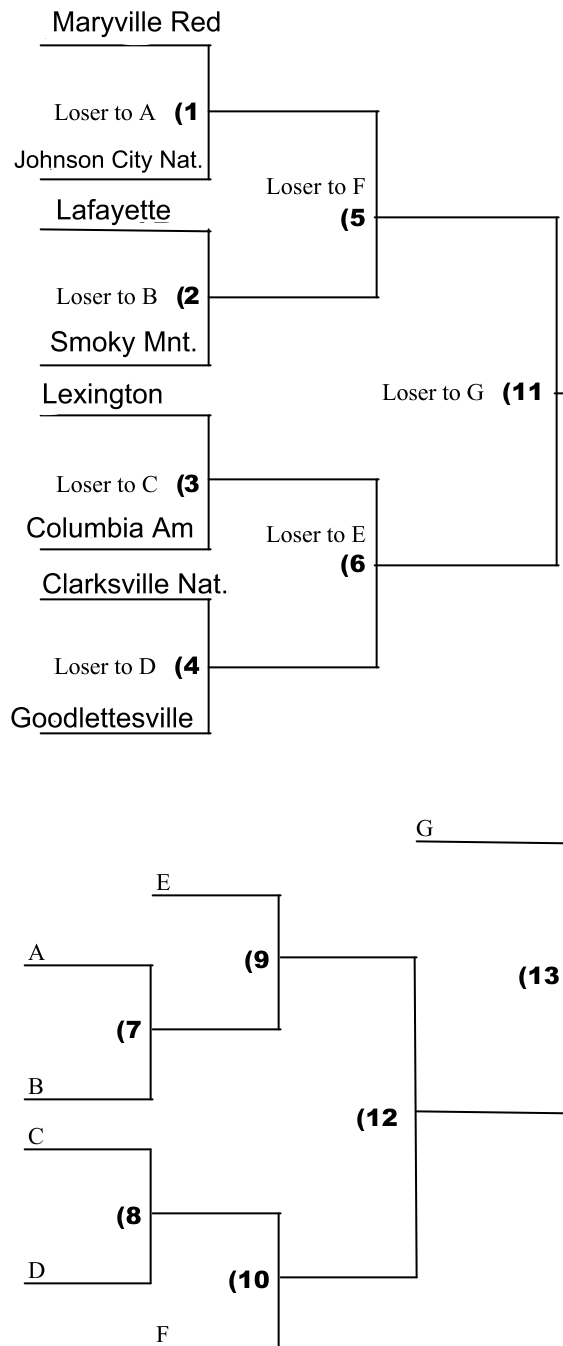

Eight Teams

Division: Coach Pitch Baseball

Site(s): Columbia American LL

851 Lion Parkway

Columbia, TN 38401

Update phone: 865-850-4176

Next level: _____

Gm #	Date	Time
1	7/8	5:30 pm (A)
2	7/8	5:30 pm (B)
3	7/8	7:00 pm (A)
4	7/8	7:00 pm (B)
5	7/9	10:00 am (A)
6	7/9	12:00 pm (A)
7	7/9	10:00 am (B)
8	7/9	12:00 pm (B)
9	7/9	2:00 pm (A)
10	7/9	4:00 pm (A)
11	7/9	6:00 pm (A)
12	7/10	2:00 pm (A)
13	7/10	4:00 pm (A)
14	7/11	5:00 pm (A)
15 (if)	7/11	7:00 pm (A)