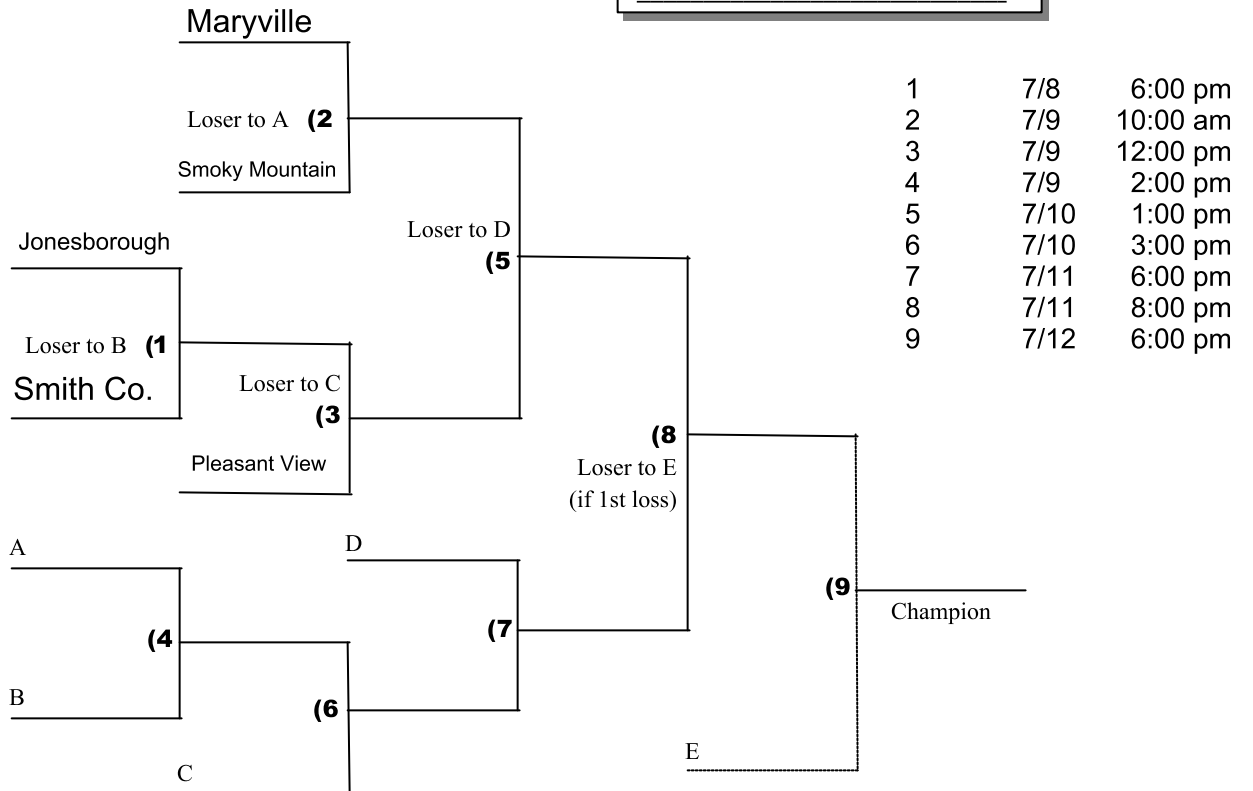

Five Teams

Division: Coach Pitch Softball
Site(s): Columbia American
6148 Trotwood Ave
Columbia, Tennessee 38401
Update phone: 865-850-4176
Next level: None

1	7/8	6:00 pm
2	7/9	10:00 am
3	7/9	12:00 pm
4	7/9	2:00 pm
5	7/10	1:00 pm
6	7/10	3:00 pm
7	7/11	6:00 pm
8	7/11	8:00 pm
9	7/12	6:00 pm