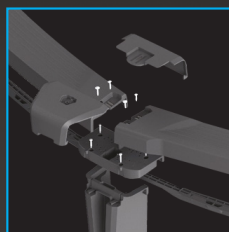

Snap in Uprights

Uprights snaps in feet for quick assembly. Durable Top Plate Interface. 6" width.

Montants Encliquetables

Les montants s'encliquent pour un assemblage rapide. Interface de support de margelle durable. Largeur de 6".

Strong Feet Connexion

Strong interconnect rail assembly with disassembly feature. Screwing option for increased durability.

Connexion de Pied Robuste

Interconnexion rail solide avec détail de désassemblage facile. Détails de vissage moulé pour durabilité accrue.

Stable & High Wall Rails

At 1½" high, the rail keeps the wall in place during ground shifts.

Rail Stable & Haut Support de Mur

D'une hauteur de 1½", la rail garde le mur stable lors des mouvements de sol.

TOP STRUCTURE
STRUCTURE SUPÉRIEURE

GRADUATED RAIL
RAIL GRADUÉE

BASE STRUCTURE
STRUCTURE DE LA BASE

MULTIPLE LAYERS OF PROTECTION
PROTECTION MULTI-COUCHES

DESIGN & ARCHITECTURE

The Carvin Pool offers architecture on the cutting edge of Canadian Engineering. The quality of its 100% resin design provides an extremely reliable and robust product, which will be able to withstand the weather. All this, while also having a unique and modern design that will allow your backyard to stand out. Available sizes from 12 to 33 feet.