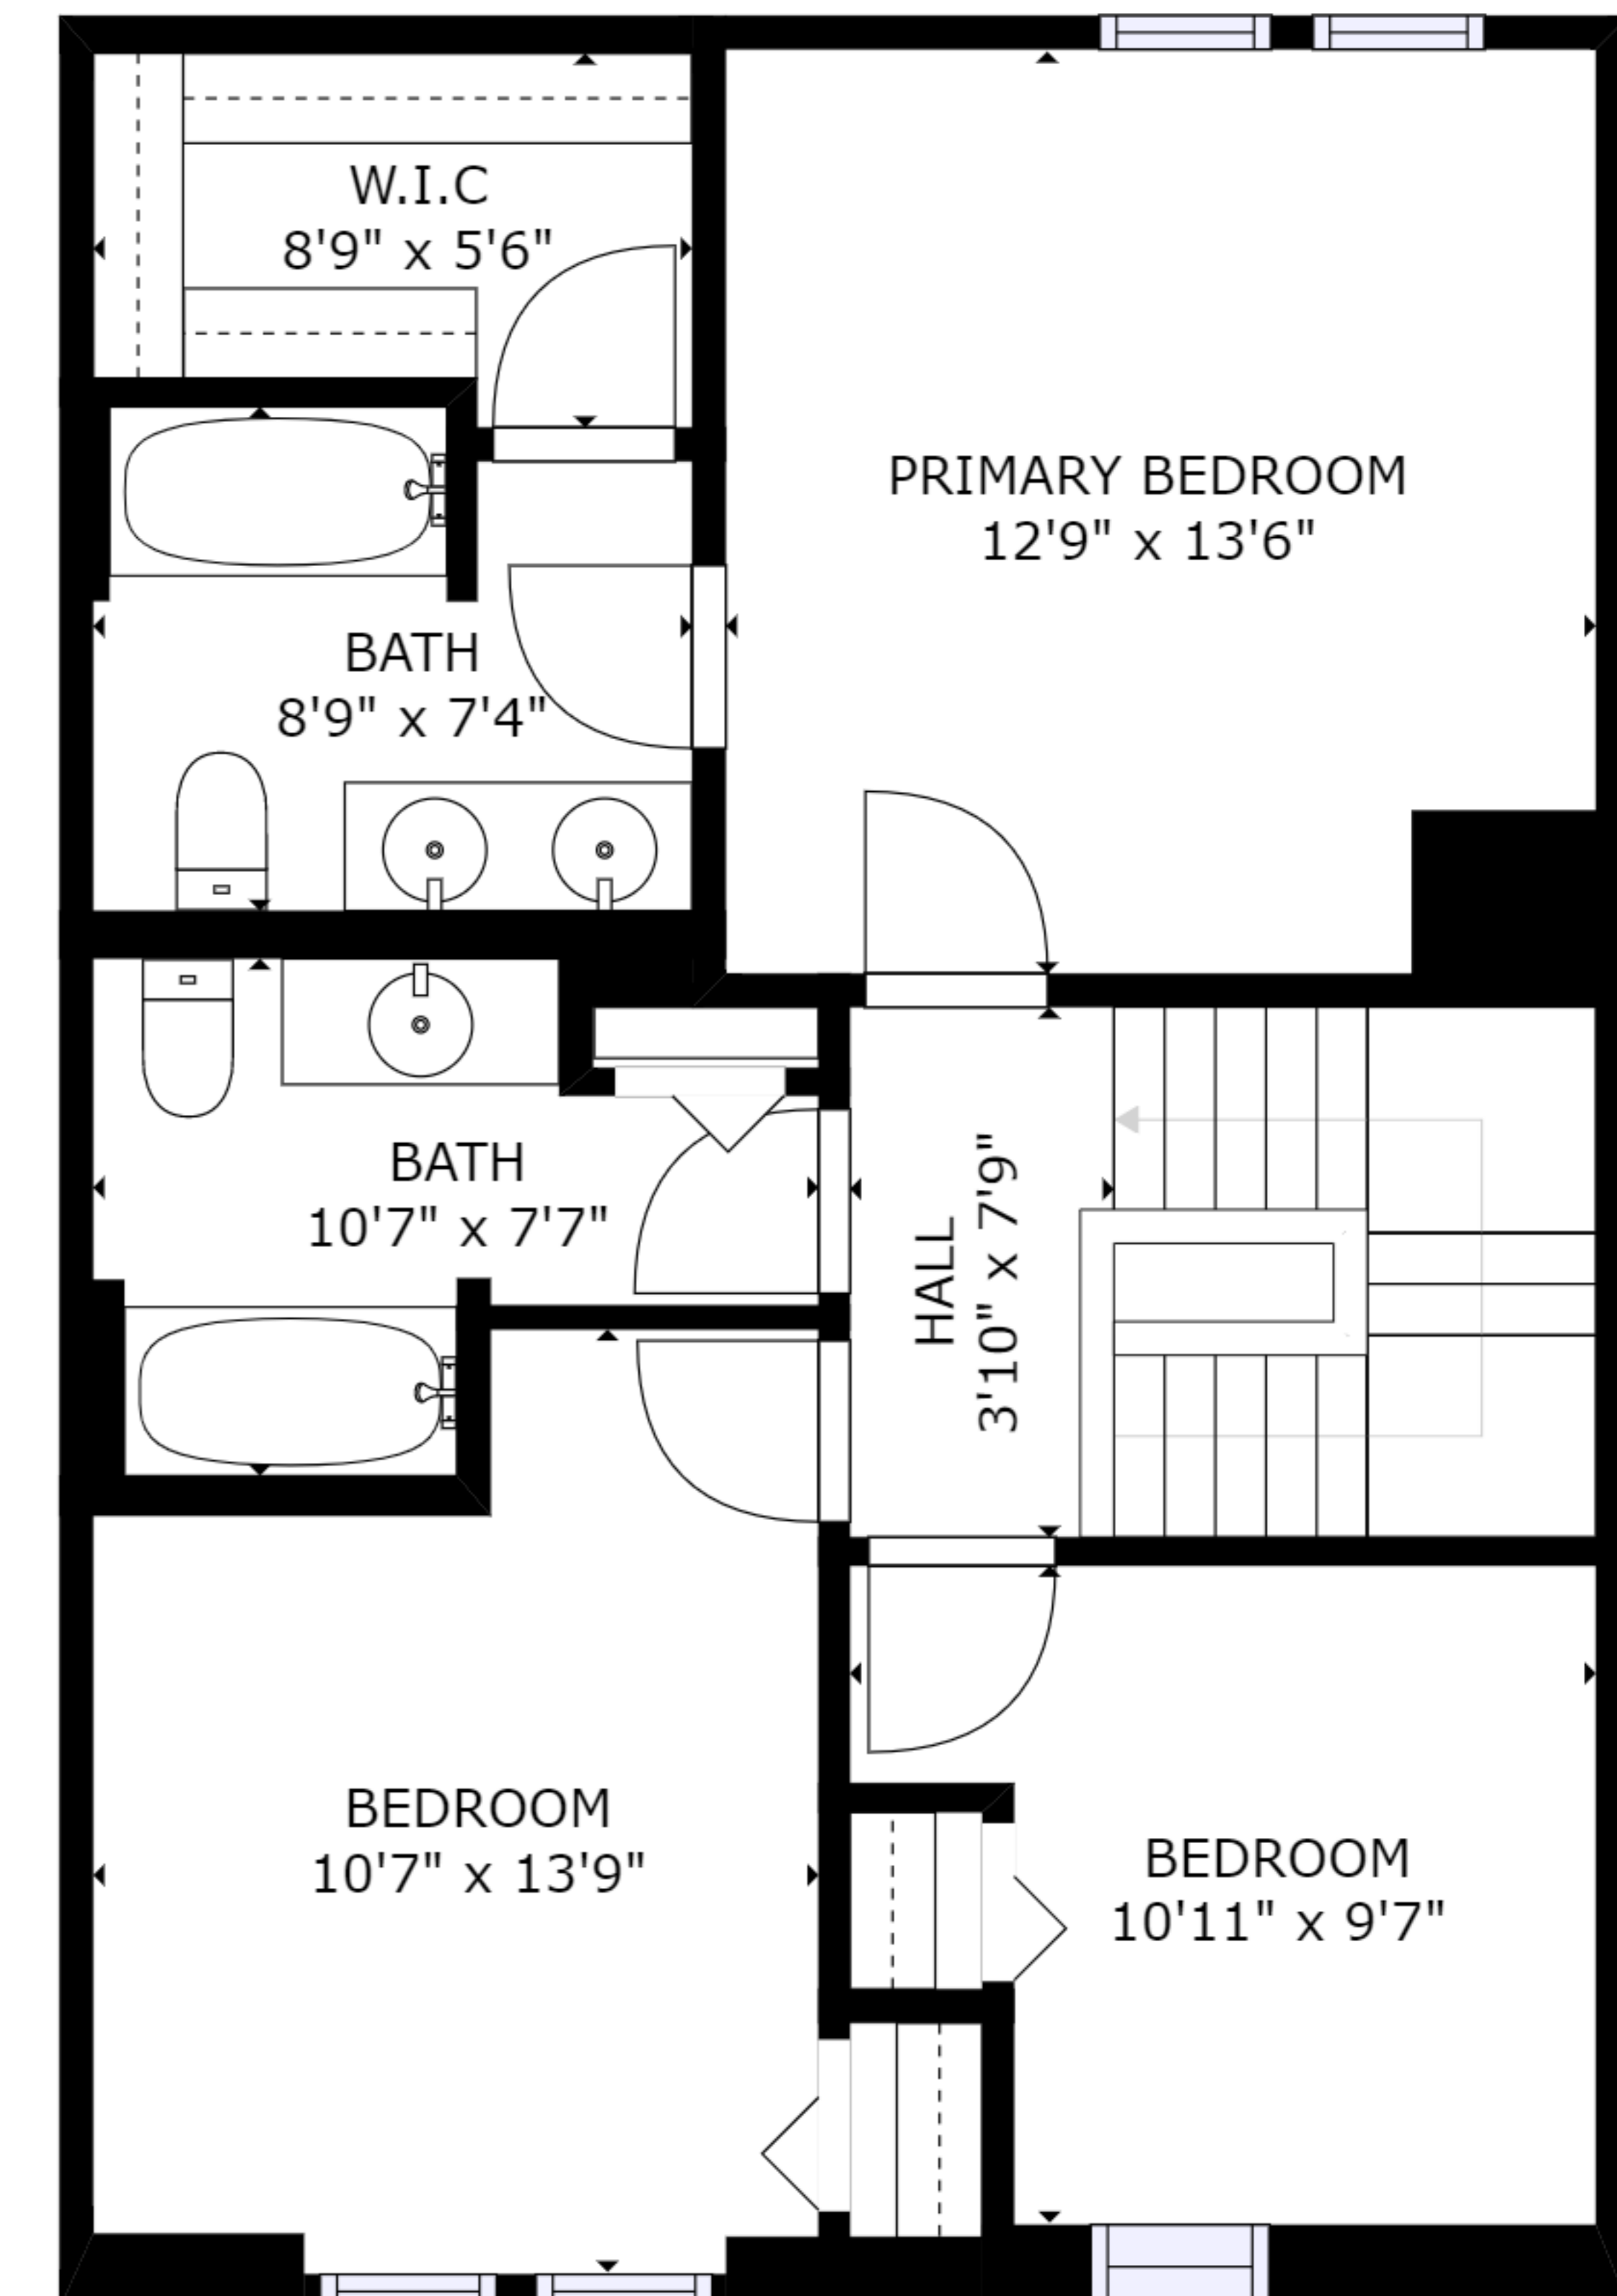

FLOOR 1

FLOOR 2

FLOOR 3

GROSS INTERNAL AREA  
 FLOOR 1: 425 sq. ft, FLOOR 2: 649 sq. ft  
 FLOOR 3: 699 sq. ft, EXCLUDED AREAS:  
 GARAGE: 197 sq. ft  
 TOTAL: 1773 sq. ft

SIZES AND DIMENSIONS ARE APPROXIMATE, ACTUAL MAY VARY.