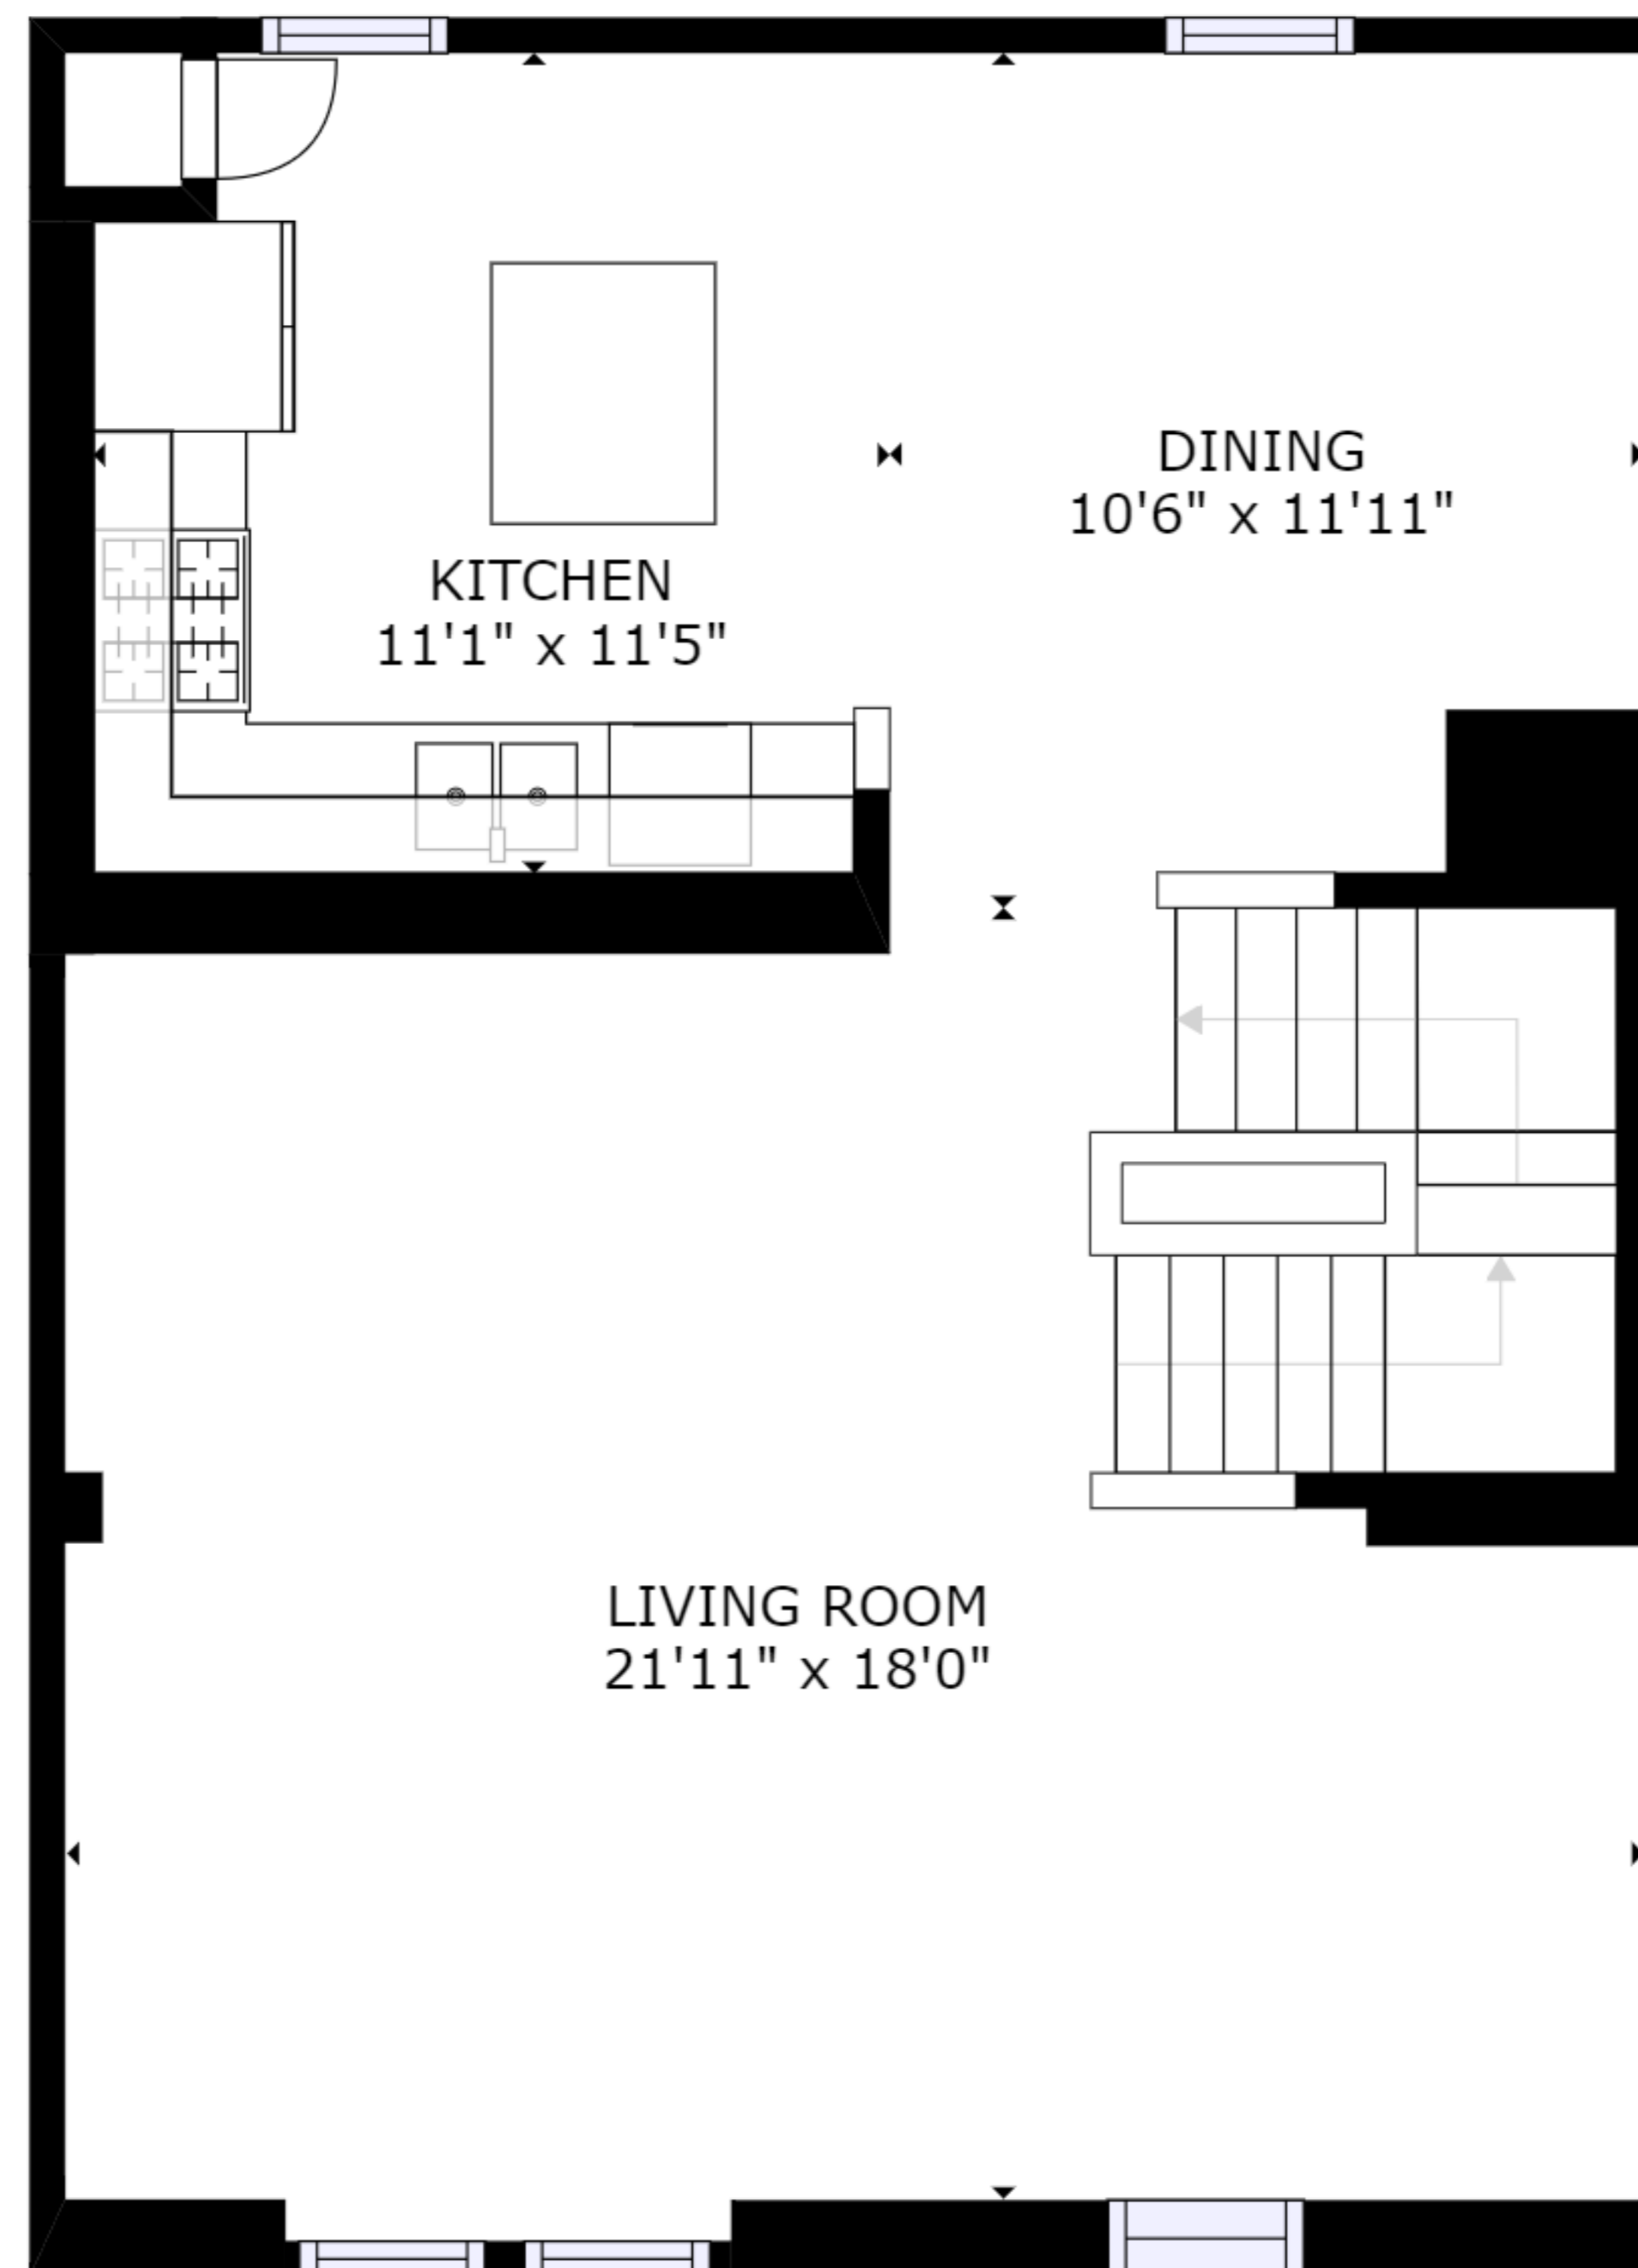

FLOOR 1

FLOOR 2

FLOOR 3

GROSS INTERNAL AREA  
 FLOOR 1: 425 sq. ft, FLOOR 2: 649 sq. ft  
 FLOOR 3: 699 sq. ft, EXCLUDED AREAS:  
 GARAGE: 197 sq. ft  
 TOTAL: 1773 sq. ft

SIZES AND DIMENSIONS ARE APPROXIMATE, ACTUAL MAY VARY.