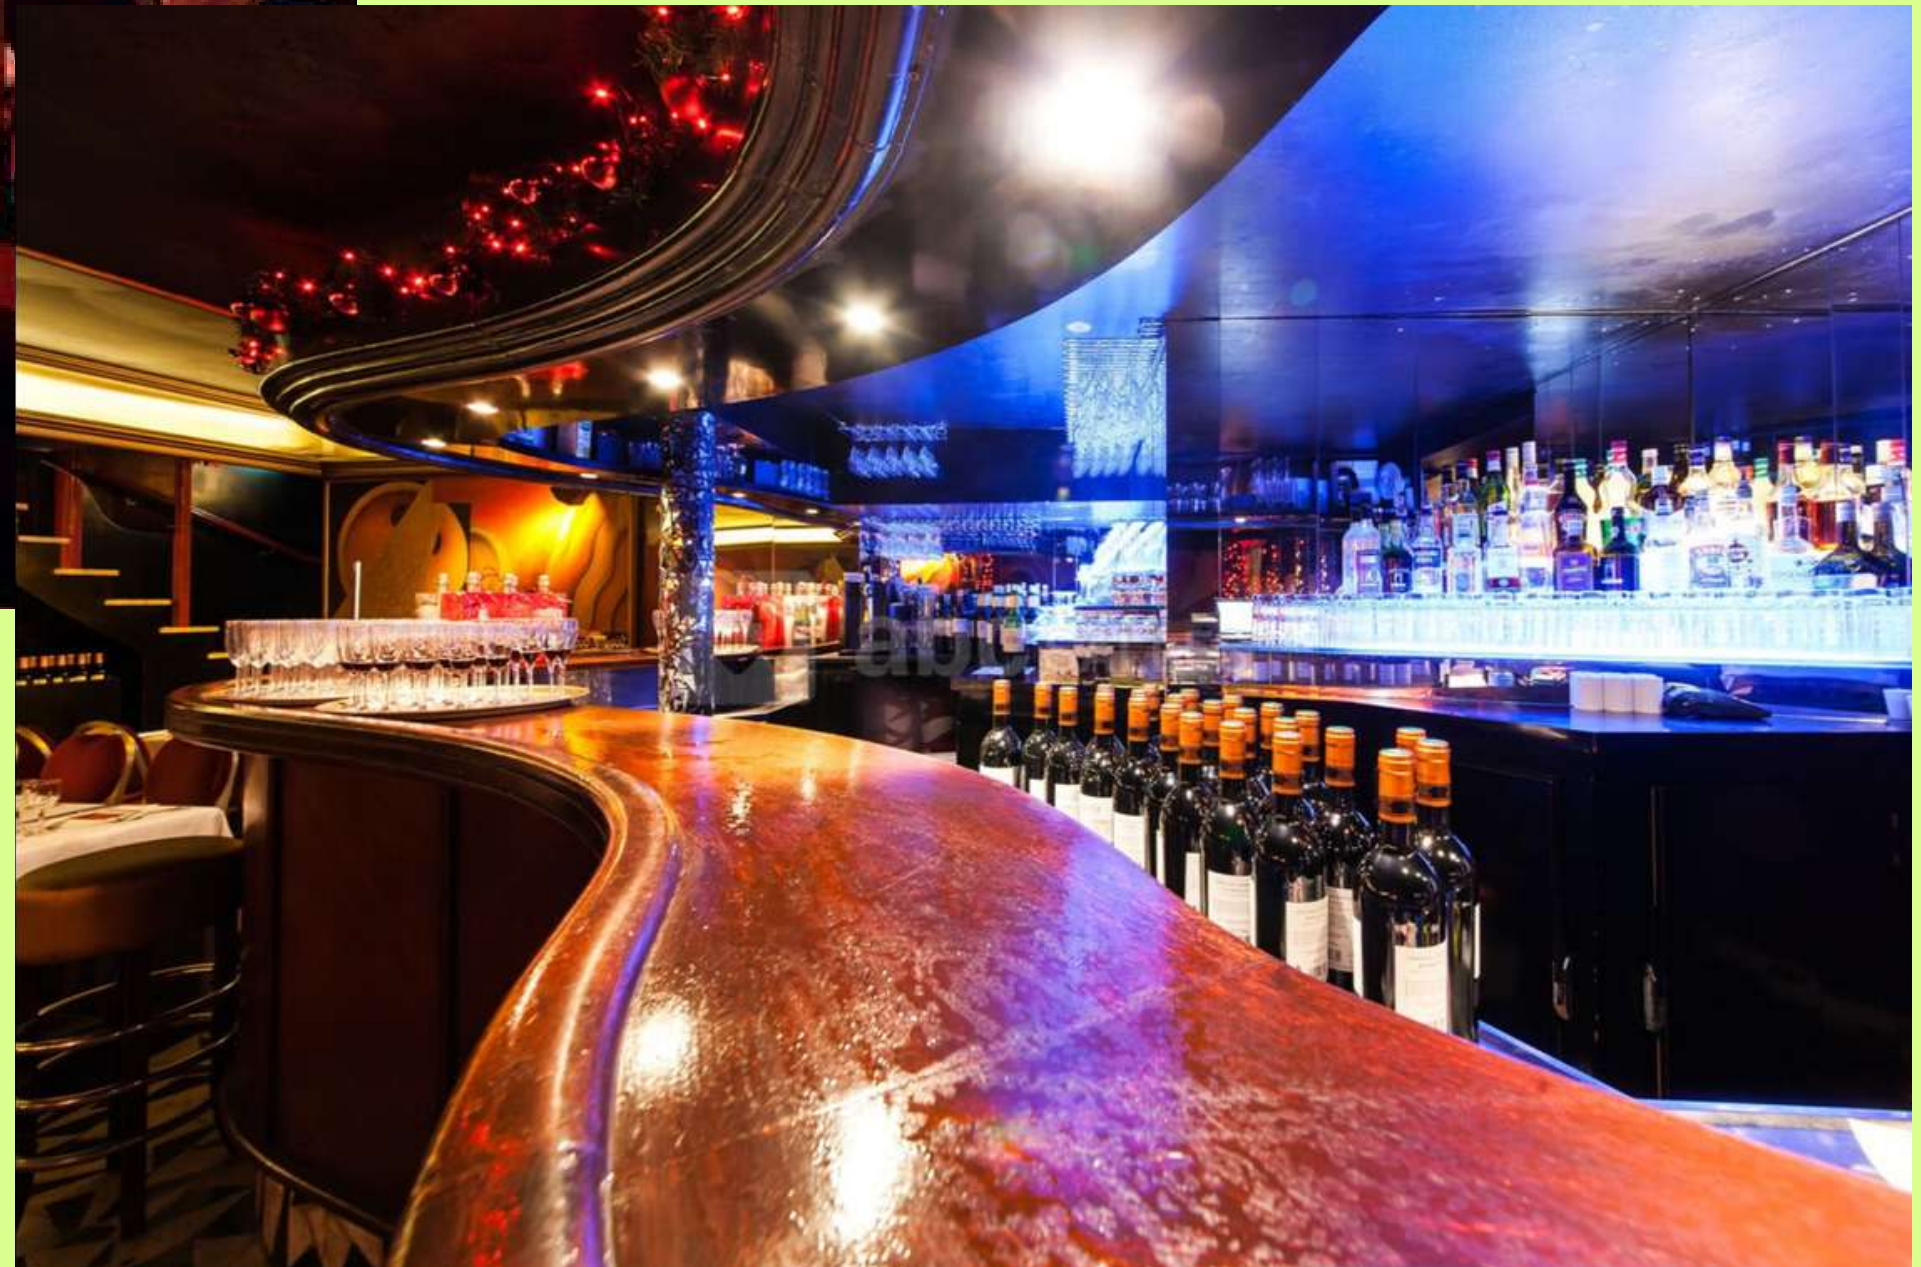

In the heart of Paris

5 min from tour of montparnasse
Capacity 150 pax