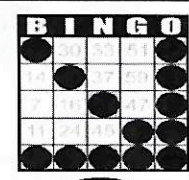

Straight Line
or 4 Corners
\$50

Crazy "T"
\$75

Letter "H"
\$75

Game 6
ORANGE
3-Straight
One Wild #
\$200

Game 7
GREEN
Double
Hardway
\$200

+ \$150
PARTY PACK

Game 8
YELLOW
Odd/Even
Blackout
\$500

Game 9
PINK
Double
Horizontal
\$500

Game 10
GREY
Double
Bingo
Corners Good
\$200

Game 11
Triple Bingo
Corners Good
\$600

30 Minute Intermission - Buy Your Instant Winner Tickets!!!

SECOND JACKPOT SESSION SECOND GAME 1:30 PM MON THRU FRI 3:00 SAT&SUN

Game 1
early bird
Any 2 out of
3 Bingos
\$50

Game 2
Early bird
Any 2 out of
3 Bingos
\$50

Game 3 blue
Double Bingo
Corners Good
\$50

Game 4
ORANGE
3-Straight
One Wild #
\$500

Game 5 green
Double Bingo
Corners Good
\$100

MINIS ARE 5 GAME PACKS FOR \$5.00

ALL GAMES ARE DOUBLE BINGO ANY 2 OUT OF 3 BINGOS WITH ONE WILD NUMBER FOR A MAXED OUT COMPUTER

Buy Your Instant Winner Tickets - WIN UP TO \$599

Set Prices

JACKPOT SESSIONS - 9 ON / 6 UP