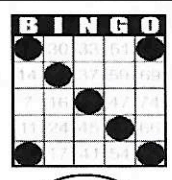

Straight Line
or 4 Corners
\$50

Crazy "T"
\$75

Letter "H"
\$75

Game 6
ORANGE
3-Straight
One Wild #
\$200

Game 7
GREEN
Double
Hardway
\$200

+ \$150
PARTY PACK

Game 8
YELLOW
Odd/Even
Blackout
\$500

Game 9
PINK
Double
Horizontal
\$500

Game 10
GREY
Double
Bingo
Corners Good
\$200

Game 11
Triple Bingo
Corners Good
\$600

30 Minute Intermission - Buy Your Instant Winner Tickets!!!

SECOND JACKPOT SESSION SECOND GAME 1:30 PM MON THRU FRI 3:00 SAT&SUN

Game 1
early bird
Any 2 out of
3 Bingos
\$50

Game 2
Early bird
Any 2 out of
3 Bingos
\$50

Game 3 blue
Double Bingo
Corners Good
\$50

Game 4
ORANGE
3-Straight
One Wild #
\$500

Game 5 green
Double Bingo
Corners Good
\$100