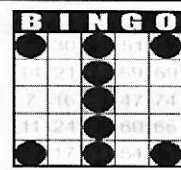

FIRST JACKPOT SESSION FIRST GAME 11:30 AM MON THRU FRI 1:00 PM SAT & SUN

Game 1
Double bingo
Any 2 out of
3 Bingos
\$50

Game 2
Double bingo
Any 2 out of
3 Bingos
\$50

Games 3, 4 & 5 are Progressive - all on Blue Card

Straight Line
or 4 Corners
\$50

Crazy "T"
\$75

Letter "H"
\$75

Game 6
ORANGE
3-Straight
One Wild #
\$200

Game 7
GREEN
Double
Hardway
\$200

+ \$150
PARTY PACK

Game 8
YELLOW
Odd/Even
Blackout
\$500

Game 9
PINK
Double
Horizontal
\$500