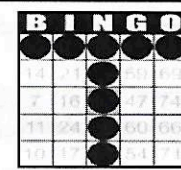

FIRST JACKPOT SESSION FIRST GAME 11:30 AM MON THRU FRI 1:00 PM SAT & SUN

Game 1
Double bingo
Any 2 out of
3 Bingos
\$50

Game 2
Double bingo
Any 2 out of
3 Bingos
\$50

Games 3, 4 & 5 are Progressive - all on Blue Card

Straight Line
or 4 Corners
\$50

Crazy "T"
\$75

Letter "H"
\$75

Game 6
ORANGE
3-Straight
One Wild #
\$200

Game 7
GREEN
Double
Hardway
\$200

+ \$150
PARTY PACK

Game 8
YELLOW
Odd/Even
Blackout
\$500

Game 9
PINK
Double
Horizontal
\$500

Game 10
GREY
Double
Bingo
Corners Good
\$200

Game 11
Triple Bingo
Corners Good
\$600

30 Minute Intermission - Buy Your Instant Winner Tickets!!!

SECOND JACKPOT SESSION SECOND GAME 1:30 PM MON THRU FRI 3:00 SAT&SUN