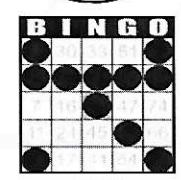

Game 10
GREY
Double
Bingo
Corners Good
\$200

Game 11
Triple Bingo
Corners Good
\$600

30 Minute Intermission - Buy Your Instant Winner Tickets!!!

SECOND JACKPOT SESSION SECOND GAME 1:30 PM MON THRU FRI 3:00 SAT&SUN

Game 1
early bird
Any 2 out of
3 Bingos
\$50

Game 2
Early bird
Any 2 out of
3 Bingos
\$50

Game 3 blue
Double Bingo
Corners Good
\$50

Game 4
ORANGE
3-Straight
One Wild #
\$500

Game 5 green
Double Bingo
Corners Good
\$100

Game 6
YELLOW
Odd/Even
Blackout
\$500

Game 7
pink
Double
Hardway
\$500

+ \$150
PARTY PACK

Game 8 PURPLE
Triple Bingo
Corners Good
\$700

YOU CAN PURCHASE 1ST & 2ND SESSIONS TOGETHER!

20 MINUTES BEFORE MAIN SESSION WE HAVE A MINI SESSION

MINIS ARE 5 GAME PACKS FOR \$5.00

ALL GAMES ARE DOUBLE BINGO ANY 2 OUT OF 3 BINGOS WITH ONE WILD NUMBER FOR A MAXED OUT COMPUTER

Buy Your Instant Winner Tickets - WIN UP TO \$599

Set Prices

JACKPOT SESSIONS - 9 ON / 6 UP