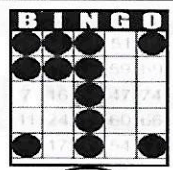

FIRST JACKPOT SESSION FIRST GAME 11:30 AM MON THRU FRI 1:00 PM SAT & SUN

Game 1
Double bingo
Any 2 out of
3 Bingos
\$50

Game 2
Double bingo
Any 2 out of
3 Bingos
\$50

Games 3, 4 & 5 are Progressive - all on Blue Card

Straight Line
or 4 Corners
\$50

Crazy "T"
\$75

Letter "H"
\$75

Game 6
ORANGE
3-Straight
One Wild #
\$200

Game 7
GREEN
Double
Hardway
\$200

+ \$150
PARTY PACK

Game 8
YELLOW
Odd/Even
Blackout
\$500

Game 9
PINK
Double
Horizontal
\$500