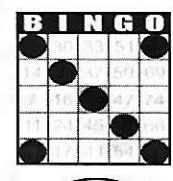

FIRST JACKPOT SESSION FIRST GAME 11:30 AM MON THRU FRI 1:00 PM SAT & SUN

Game 1
Double bingo
Any 2 out of
3 Bingos
\$50

Game 2
Double bingo
Any 2 out of
3 Bingos
\$50

Games 3, 4 & 5 are Progressive - all on Blue Card

Straight Line
or 4 Corners
\$50

Crazy "T"
\$75

Letter "H"
\$75

Game 6
ORANGE
3-Straight
One Wild #
\$200

Game 7
GREEN
Double
Hardway
\$200

+ \$150
PARTY PACK

Game 8
YELLOW
Odd/Even
Blackout
\$500

Game 9
PINK
Double
Horizontal
\$500

Game 10
GREY
Double
Bingo
Corners Good
\$200

Game 11
Triple Bingo
Corners Good
\$600

30 Minute Intermission - Buy Your Instant Winner Tickets!!!

SECOND JACKPOT SESSION SECOND GAME 1:30 PM MON THRU FRI 3:00 SAT&SUN

Game 1
early bird
Any 2 out of
3 Bingos
\$50

Game 2
Early bird
Any 2 out of
3 Bingos
\$50

Game 3 blue
Double Bingo
Corners Good
\$50

Game 4
ORANGE
3-Straight
One Wild #
\$500

Game 5 green
Double Bingo
Corners Good
\$100