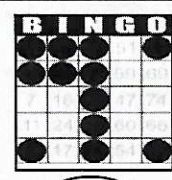

FIRST JACKPOT SESSION FIRST GAME 11:30 AM MON THRU FRI 1:00 PM SAT & SUN

Game 1
Double bingo
Any 2 out of
3 Bingos
\$50

Game 2
Double bingo
Any 2 out of
3 Bingos
\$50

Games 3, 4 & 5 are Progressive - all on Blue Card

Straight Line
or 4 Corners
\$50

Crazy "T"
\$75

Letter "H"
\$75

Game 6
ORANGE
3-Straight
One Wild #
\$200

Game 7
GREEN
Double
Hardway
\$200

+ \$150
PARTY PACK

Game 8
YELLOW
Odd/Even
Blackout
\$500

Game 9
PINK
Double
Horizontal
\$500

Game 10
GREY
Double
Bingo
Corners Good
\$200

Game 11
Triple Bingo
Corners Good
\$600

30 Minute Intermission - Buy Your Instant Winner Tickets!!!

SECOND JACKPOT SESSION SECOND GAME 1:30 PM MON THRU FRI 3:00 SAT&SUN

Game 1
early bird
Any 2 out of
3 Bingos
\$50

Game 2
Early bird
Any 2 out of
3 Bingos
\$50

Game 3 blue
Double Bingo
Corners Good
\$50

Game 4
ORANGE
3-Straight
One Wild #
\$500

Game 5 green
Double Bingo
Corners Good
\$100