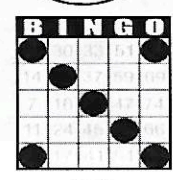

Game 10
GREY
Double
Bingo
Corners Good
\$200

Game 11
Triple Bingo
Corners Good
\$600

30 Minute Intermission - Buy Your Instant Winner Tickets!!!

SECOND JACKPOT SESSION SECOND GAME 1:30 PM MON THRU FRI 3:00 SAT&SUN

Game 1
early bird
Any 2 out of
3 Bingos
\$50

Game 2
Early bird
Any 2 out of
3 Bingos
\$50

Game 3 blue
Double Bingo
Corners Good
\$50

Game 4
ORANGE
3-Straight
One Wild #
\$500

Game 5 green
Double Bingo
Corners Good
\$100

Game 6
YELLOW
Odd/Even
Blackout
\$500

Game 7
pink
Double
Hardway
\$500

+ \$150
PARTY PACK

Game 8 PURPLE
Triple Bingo
Corners Good
\$700

YOU CAN PURCHASE 1ST & 2ND SESSIONS TOGETHER!

20 MINUTES BEFORE MAIN SESSION WE HAVE A MINI SESSION

MINIS ARE 5 GAME PACKS FOR \$5.00

ALL GAMES ARE DOUBLE BINGO ANY 2 OUT OF 3 BINGOS WITH ONE WILD NUMBER FOR A MAXED OUT COMPUTER

Buy Your Instant Winner Tickets - WIN UP TO \$599

Set Prices

JACKPOT SESSIONS - 9 ON / 6 UP