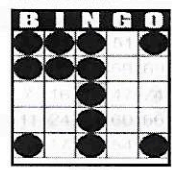

FIRST JACKPOT SESSION FIRST GAME 11:30 AM MON THRU FRI 1:00 PM SAT & SUN

Game 1
Double bingo
Any 2 out of
3 Bingos
\$50

Game 2
Double bingo
Any 2 out of
3 Bingos
\$50

Games 3, 4 & 5 are Progressive - all on Blue Card

Straight Line
or 4 Corners
\$50

Crazy "T"
\$75

Letter "H"
\$75

Game 6
ORANGE
3-Straight
One Wild #
\$200

Game 7
GREEN
Double
Hardway
\$200

+ \$150
PARTY PACK

Game 8
YELLOW
Odd/Even
Blackout
\$500

Game 9
PINK
Double
Horizontal
\$500