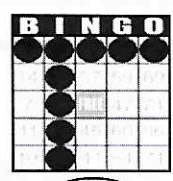

Straight Line
or 4 Corners
\$50

Crazy "T"
\$75

Letter "H"
\$75

Game 6
ORANGE
3-Straight
One Wild #
\$200

Game 7
GREEN
Double
Hardway
\$200

+ \$150
PARTY PACK

Game 8
YELLOW
Odd/Even
Blackout
\$500

Game 9
PINK
Double
Horizontal
\$500

Game 10
GREY
Double
Bingo
Corners Good
\$200

Game 11
Triple Bingo
Corners Good
\$600

30 Minute Intermission - Buy Your Instant Winner Tickets!!!

SECOND JACKPOT SESSION SECOND GAME 1:30 PM MON THRU FRI 3:00 SAT&SUN

Game 1
early bird
Any 2 out of
3 Bingos
\$50

Game 2
Early bird
Any 2 out of
3 Bingos
\$50

Game 3 blue
Double Bingo
Corners Good
\$50

Game 4
ORANGE
3-Straight
One Wild #
\$500

Game 5 green
Double Bingo
Corners Good
\$100