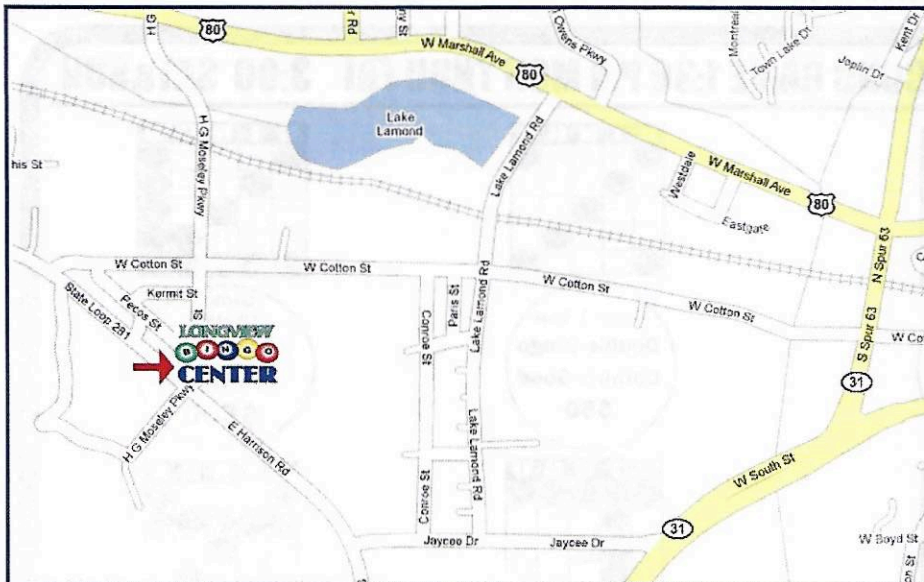

*Early Birds Available

33 FULL PAY CARDS

\$20

GOLD

*Early Birds Available

66 FULL PAY CARDS

\$25

LONGVIEW BINGO CENTER