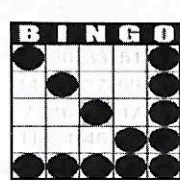

FIRST JACKPOT SESSION FIRST GAME 11:30 AM MON THRU FRI 1:00 PM SAT & SUN

Game 1
Double bingo
Any 2 out of
3 Bingos
\$50

Game 2
Double bingo
Any 2 out of
3 Bingos
\$50

Games 3, 4 & 5 are Progressive - all on Blue Card

Straight Line
or 4 Corners
\$50

Crazy "T"
\$75

Letter "H"
\$75

Game 6
ORANGE
3-Straight
One Wild #
\$200

Game 7
GREEN
Double
Hardway
\$200

+ \$150
PARTY PACK

Game 8
YELLOW
Odd/Even
Blackout
\$500

Game 9
PINK
Double
Horizontal
\$500