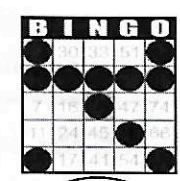

Straight Line
or 4 Corners
\$50

Crazy "T"
\$75

Letter "H"
\$75

Game 6
ORANGE
3-Straight
One Wild #
\$200

Game 7
GREEN
Double
Hardway
\$200

+ \$150
PARTY PACK

Game 8
YELLOW
Odd/Even
Blackout
\$500

Game 9
PINK
Double
Horizontal
\$500

Game 10
GREY
Double
Bingo
Corners Good
\$200

Game 11
Triple Bingo
Corners Good
\$600

30 Minute Intermission - Buy Your Instant Winner Tickets!!!

SECOND JACKPOT SESSION SECOND GAME 1:30 PM MON THRU FRI 3:00 SAT&SUN

Game 1
early bird
Any 2 out of
3 Bingos
\$50

Game 2
Early bird
Any 2 out of
3 Bingos
\$50

Game 3 blue
Double Bingo
Corners Good
\$50

Game 4
ORANGE
3-Straight
One Wild #
\$500

Game 5 green
Double Bingo
Corners Good
\$100