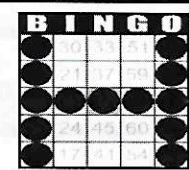

FIRST JACKPOT SESSION FIRST GAME 11:30 AM MON THRU FRI 1:00 PM SAT & SUN

Game 1
Double bingo
Any 2 out of
3 Bingos
\$50

Game 2
Double bingo
Any 2 out of
3 Bingos
\$50

Games 3, 4 & 5 are Progressive - all on Blue Card

Straight Line
or 4 Corners
\$50

Crazy "T"
\$75

Letter "H"
\$75

Game 6
ORANGE
3-Straight
One Wild #
\$200

Game 7
GREEN
Double
Hardway
\$200

+ \$150
PARTY PACK

Game 8
YELLOW
Odd/Even
Blackout
\$500

Game 9
PINK
Double
Horizontal
\$500

Game 10
GREY
Double
Bingo
Corners Good
\$200

Game 11
Triple Bingo
Corners Good
\$600

30 Minute Intermission - Buy Your Instant Winner Tickets!!!

SECOND JACKPOT SESSION SECOND GAME 1:30 PM MON THRU FRI 3:00 SAT&SUN