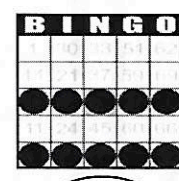

FIRST JACKPOT SESSION FIRST GAME 11:30 AM MON THRU FRI 1:00 PM SAT & SUN

Game 1
Double bingo
Any 2 out of
3 Bingos
\$50

Game 2
Double bingo
Any 2 out of
3 Bingos
\$50

Games 3, 4 & 5 are Progressive - all on Blue Card

Straight Line
or 4 Corners
\$50

Crazy "T"
\$75

Letter "H"
\$75

Game 6
ORANGE
3-Straight
One Wild #
\$200

Game 7
GREEN
Double
Hardway
\$200

+ \$150
PARTY PACK

Game 8
YELLOW
Odd/Even
Blackout
\$500

Game 9
PINK
Double
Horizontal
\$500

Game 10
GREY
Double
Bingo
Corners Good
\$200

Game 11
Triple Bingo
Corners Good
\$600

30 Minute Intermission - Buy Your Instant Winner Tickets!!!

SECOND JACKPOT SESSION SECOND GAME 1:30 PM MON THRU FRI 3:00 SAT&SUN

Game 1
early bird
Any 2 out of
3 Bingos
\$50

Game 2
Early bird
Any 2 out of
3 Bingos
\$50

Game 3 blue
Double Bingo
Corners Good
\$50

Game 4
ORANGE
3-Straight
One Wild #
\$500

Game 5 green
Double Bingo
Corners Good
\$100