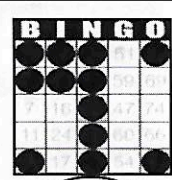

Straight Line
or 4 Corners
\$50

Crazy "T"
\$75

Letter "H"
\$75

Game 6
ORANGE
3-Straight
One Wild #
\$200

Game 7
GREEN
Double
Hardway
\$200

+ \$150
PARTY PACK

Game 8
YELLOW
Odd/Even
Blackout
\$500

Game 9
PINK
Double
Horizontal
\$500

Game 10
GREY
Double
Bingo
Corners Good
\$200

Game 11
Triple Bingo
Corners Good
\$600

30 Minute Intermission - Buy Your Instant Winner Tickets!!!

SECOND JACKPOT SESSION SECOND GAME 1:30 PM MON THRU FRI 3:00 SAT&SUN

Game 1
early bird
Any 2 out of
3 Bingos
\$50

Game 2
Early bird
Any 2 out of
3 Bingos
\$50

Game 3 blue
Double Bingo
Corners Good
\$50

Game 4
ORANGE
3-Straight
One Wild #
\$500

Game 5 green
Double Bingo
Corners Good
\$100

Game 6
YELLOW
Odd/Even
Blackout
\$500

Game 7
pink
Double
Hardway
\$500

+ \$150
PARTY PACK

Game 8 PURPLE
Triple Bingo
Corners Good
\$700

YOU CAN PURCHASE 1ST & 2ND SESSIONS TOGETHER!

20 MINUTES BEFORE MAIN SESSION WE HAVE A MINI SESSION