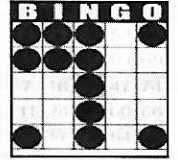

Game 1
early bird
Any 2 out of
3 Bingos
\$50

Game 2
Early bird
Any 2 out of
3 Bingos
\$50

Game 3 blue
Double Bingo
Corners Good
\$50

Game 4
ORANGE
3-Straight
One Wild #
\$500

Game 5 green
Double Bingo
Corners Good
\$100

Game 6
YELLOW
Odd/Even
Blackout
\$500

Game 7
pink
Double
Hardway
\$500

+ \$150
PARTY PACK

Game 8 PURPLE
Triple Bingo
Corners Good
\$700

YOU CAN PURCHASE 1ST & 2ND SESSIONS TOGETHER!

20 MINUTES BEFORE MAIN SESSION WE HAVE A MINI SESSION

MINIS ARE 5 GAME PACKS FOR \$5.00

ALL GAMES ARE DOUBLE BINGO ANY 2 OUT OF 3 BINGOS WITH ONE WILD NUMBER FOR A MAXED OUT COMPUTER

Buy Your Instant Winner Tickets - WIN UP TO \$599

Set Prices

JACKPOT SESSIONS - 9 ON / 6 UP

FULL PAY 1 SET (PAPER) **\$7**
 FULL PAY 1 floor(PAPER) **\$1**

EARLY BIRDS - 3 ON / 1 UP

FULL PAY 1 CARD(PAPER) **\$.50**

BIRTHDAY SPECIAL

1 SET (PAPER) - 6 ON

¢1

Video Bingo

RED