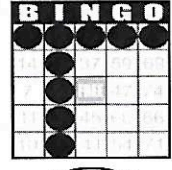

## SECOND JACKPOT SESSION SECOND GAME 1:30 PM MON THRU FRI 3:00 SAT&SUN

Game 1  
early bird  
Any 2 out of  
3 Bingos  
\$50

Game 2  
Early bird  
Any 2 out of  
3 Bingos  
\$50

Game 3  
blue  
Double Bingo  
Corners Good  
\$50

Game 4  
ORANGE  
3-Straight  
One Wild #  
\$500

Game 5  
green  
Double Bingo  
Corners Good  
\$100

Game 6  
YELLOW  
Odd/Even  
Blackout  
\$500

Game 7  
pink  
Double  
Hardway  
\$500

+ \$150  
PARTY PACK