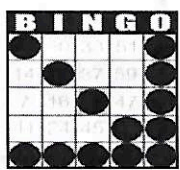

## FIRST JACKPOT SESSION FIRST GAME 11:30 AM MON THRU FRI 1:00 PM SAT & SUN

Game 1  
Double bingo  
Any 2 out of  
3 Bingos  
\$50

Game 2  
Double bingo  
Any 2 out of  
3 Bingos  
\$50

Games 3, 4 & 5 are Progressive - all on Blue Card

Straight Line  
or 4 Corners  
\$50

Crazy "T"  
\$75

Letter "H"  
\$75

Game 6  
ORANGE  
3-Straight  
One Wild #  
\$200

Game 7  
GREEN  
Double  
Hardway  
\$200

+ \$150  
PARTY PACK

Game 8  
YELLOW  
Odd/Even  
Blackout  
\$500