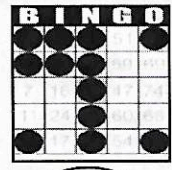

30 Minute Intermission - Buy Your Instant Winner Tickets!!!

SECOND JACKPOT SESSION SECOND GAME 1:30 PM MON THRU FRI 3:00 SAT&SUN

Game 1
early bird
Any 2 out of
3 Bingos
$50