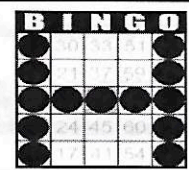

## FIRST JACKPOT SESSION FIRST GAME 11:30 AM MON THRU FRI 1:00 PM SAT & SUN

Game 1  
Double bingo  
Any 2 out of  
3 Bingos  
\$50

Game 2  
Double bingo  
Any 2 out of  
3 Bingos  
\$50

Games 3, 4 & 5 are Progressive - all on Blue Card

Straight Line  
or 4 Corners  
\$50

Crazy "T"  
\$75

Letter "H"  
\$75

Game 6  
ORANGE  
3-Straight  
One Wild #  
\$200

Game 7  
GREEN  
Double  
Hardway  
\$200

+ \$150  
PARTY PACK

Game 8  
YELLOW  
Odd/Even  
Blackout  
\$500