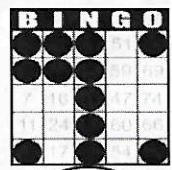

Straight Line  
or 4 Corners  
\$50

Crazy "T"  
\$75

Letter "H"  
\$75

Game 6  
ORANGE  
3-Straight  
One Wild #  
\$200

Game 7  
GREEN  
Double  
Hardway  
\$200

+ \$150  
PARTY PACK

Game 8  
YELLOW  
Odd/Even  
Blackout  
\$500

Game 9  
PINK  
Double  
Horizontal  
\$500

Game 10  
GREY  
Double  
Bingo  
Corners Good  
\$200

Game 11  
Triple Bingo  
Corners Good  
\$600

## SECOND JACKPOT SESSION SECOND GAME 1:30 PM MON THRU FRI 3:00 SAT&SUN

Game 1  
early bird  
Any 2 out of  
3 Bingos  
\$50

Game 2  
Early bird  
Any 2 out of  
3 Bingos  
\$50

Game 3  
blue  
Double Bingo  
Corners Good  
\$50