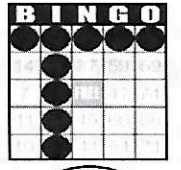

## FIRST JACKPOT SESSION FIRST GAME 11:30 AM MON THRU FRI 1:00 PM SAT & SUN

Game 1  
Double bingo  
Any 2 out of  
3 Bingos  
\$50

Game 2  
Double bingo  
Any 2 out of  
3 Bingos  
\$50

Games 3, 4 & 5 are Progressive - all on Blue Card

Straight Line  
or 4 Corners  
\$50

Crazy "T"  
\$75

Letter "H"  
\$75

Game 6  
ORANGE  
3-Straight  
One Wild #  
\$200

Game 7  
GREEN  
Double  
Hardway  
\$200

+ \$150  
PARTY PACK

Game 8  
YELLOW  
Odd/Even  
Blackout  
\$500

Game 9  
PINK  
Double  
Horizontal  
\$500

Game 10  
GREY  
Double  
Bingo  
Corners Good  
\$200

Game 11  
Triple Bingo  
Corners Good  
\$600