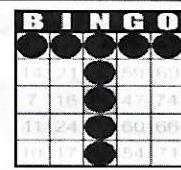

## FIRST JACKPOT SESSION FIRST GAME 11:30 AM MON THRU FRI 1:00 PM SAT & SUN

Game 1  
Double bingo  
Any 2 out of  
3 Bingos  
\$50

Game 2  
Double bingo  
Any 2 out of  
3 Bingos  
\$50

Games 3, 4 & 5 are Progressive - all on Blue Card

Straight Line  
or 4 Corners  
\$50

Crazy "T"  
\$75

Letter "H"  
\$75

Game 6  
ORANGE  
3-Straight  
One Wild #  
\$200

Game 7  
GREEN  
Double  
Hardway  
\$200

+ \$150  
PARTY PACK

Game 8  
YELLOW  
Odd/Even  
Blackout  
\$500