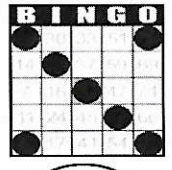

Game 9  
PINK  
Double  
Horizontal  
\$500

Game 10  
GREY  
Double  
Bingo  
Corners Good  
\$200

Game 11  
Triple Bingo  
Corners Good  
\$600

## SECOND JACKPOT SESSION SECOND GAME 1:30 PM MON THRU FRI 3:00 SAT&SUN

Game 1  
early bird  
Any 2 out of  
3 Bingos  
\$50

Game 2  
Early bird  
Any 2 out of  
3 Bingos  
\$50

Game 3  
blue  
Double Bingo  
Corners Good  
\$50