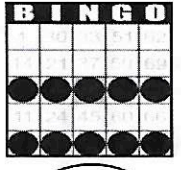

## FIRST JACKPOT SESSION FIRST GAME 11:30 AM MON THRU FRI 1:00 PM SAT & SUN

Game 1  
Double bingo  
Any 2 out of  
3 Bingos  
\$50

Game 2  
Double bingo  
Any 2 out of  
3 Bingos  
\$50

Games 3, 4 & 5 are Progressive - all on Blue Card

Straight Line  
or 4 Corners  
\$50

Crazy "T"  
\$75

Letter "H"  
\$75

Game 6  
ORANGE  
3-Straight  
One Wild #  
\$200

Game 7  
GREEN  
Double  
Hardway  
\$200

+ \$150  
PARTY PACK

Game 8  
YELLOW  
Odd/Even  
Blackout  
\$500

Game 9  
PINK  
Double  
Horizontal  
\$500

Game 10  
GREY  
Double  
Bingo  
Corners Good  
\$200

Game 11  
Triple Bingo  
Corners Good  
\$600