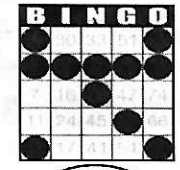

## FIRST JACKPOT SESSION FIRST GAME 11:30 AM MON THRU FRI 1:00 PM SAT & SUN

Game 1  
Double bingo  
Any 2 out of  
3 Bingos  
\$50

Game 2  
Double bingo  
Any 2 out of  
3 Bingos  
\$50

Games 3, 4 & 5 are Progressive - all on Blue Card

Straight Line  
or 4 Corners  
\$50

Crazy "T"  
\$75

Letter "H"  
\$75

Game 6  
ORANGE  
3-Straight  
One Wild #  
\$200

Game 7  
GREEN  
Double  
Hardway  
\$200

+ \$150  
PARTY PACK

Game 8  
YELLOW  
Odd/Even  
Blackout  
\$500

Game 9  
PINK  
Double  
Horizontal  
\$500

Game 10  
GREY  
Double  
Bingo  
Corners Good  
\$200

Game 11  
Triple Bingo  
Corners Good  
\$600