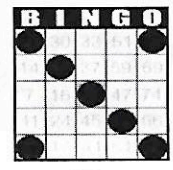

## SECOND JACKPOT SESSION SECOND GAME 1:30 PM MON THRU FRI 3:00 SAT&SUN

Game 1  
early bird  
Any 2 out of  
3 Bingos  
\$50

Game 2  
Early bird  
Any 2 out of  
3 Bingos  
\$50

Game 3  
blue  
Double Bingo  
Corners Good  
\$50

Game 4  
ORANGE  
3-Straight  
One Wild #  
\$500

Game 5  
green  
Double Bingo  
Corners Good  
\$100

Game 6  
YELLOW  
Odd/Even  
Blackout  
\$500

Game 7  
pink  
Double  
Hardway  
\$500

+ \$150  
PARTY PACK