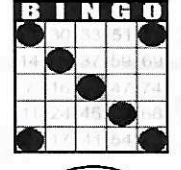

## FIRST JACKPOT SESSION FIRST GAME 11:30 AM MON THRU FRI 1:00 PM SAT & SUN

Game 1  
Double bingo  
Any 2 out of  
3 Bingos  
\$50

Game 2  
Double bingo  
Any 2 out of  
3 Bingos  
\$50

Games 3, 4 & 5 are Progressive - all on Blue Card

Straight Line  
or 4 Corners  
\$50

Crazy "T"  
\$75

Letter "H"  
\$75

Game 6  
ORANGE  
3-Straight  
One Wild #  
\$200

Game 7  
GREEN  
Double  
Hardway  
\$200

+ \$150  
PARTY PACK

Game 8  
YELLOW  
Odd/Even  
Blackout  
\$500

Game 9  
PINK  
Double  
Horizontal  
\$500

Game 10  
GREY  
Double  
Bingo  
Corners Good  
\$200

Game 11  
Triple Bingo  
Corners Good  
\$600