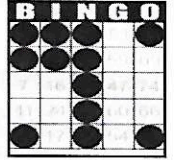

## SECOND JACKPOT SESSION SECOND GAME 1:30 PM MON THRU FRI 3:00 SAT&SUN

Game 1  
early bird  
Any 2 out of  
3 Bingos  
\$50

Game 2  
Early bird  
Any 2 out of  
3 Bingos  
\$50

Game 3  
blue  
Double Bingo  
Corners Good  
\$50

Game 4  
ORANGE  
3-Straight  
One Wild #  
\$500

Game 5  
green  
Double Bingo  
Corners Good  
\$100

Game 6  
YELLOW  
Odd/Even  
Blackout  
\$500

Game 7  
pink  
Double  
Hardway  
\$500

+ \$150  
PARTY PACK

Game 8  
PURPLE  
Triple Bingo  
Corners Good  
\$700

# YOU CAN PURCHASE 1ST & 2ND SESSIONS TOGETHER!

20 MINUTES BEFORE MAIN SESSION WE HAVE A MINI SESSION

MINIS ARE 5 GAME PACKS FOR \$5.00

ALL GAMES ARE DOUBLE BINGO ANY 2 OUT OF 3 BINGOS WITH ONE WILD NUMBER FOR A MAXED OUT COMPUTER