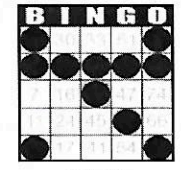

## SECOND JACKPOT SESSION SECOND GAME 1:30 PM MON THRU FRI 3:00 SAT&SUN

Game 1  
early bird  
Any 2 out of  
3 Bingos  
\$50

Game 2  
Early bird  
Any 2 out of  
3 Bingos  
\$50

Game 3  
blue  
Double Bingo  
Corners Good  
\$50

Game 4  
ORANGE  
3-Straight  
One Wild #  
\$500

Game 5  
green  
Double Bingo  
Corners Good  
\$100

Game 6  
YELLOW  
Odd/Even  
Blackout  
\$500

Game 7  
pink  
Double  
Hardway  
\$500

+ \$150  
PARTY PACK

Game 8  
PURPLE  
Triple Bingo  
Corners Good  
\$700

# YOU CAN PURCHASE 1ST & 2ND SESSIONS TOGETHER!

20 MINUTES BEFORE MAIN SESSION WE HAVE A MINI SESSION

MINIS ARE 5 GAME PACKS FOR \$5.00

ALL GAMES ARE DOUBLE BINGO ANY 2 OUT OF 3 BINGOS WITH ONE WILD NUMBER FOR A MAXED OUT COMPUTER