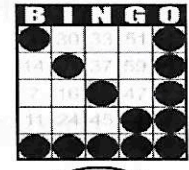

## SECOND JACKPOT SESSION SECOND GAME 1:30 PM MON THRU FRI 3:00 SAT&SUN

Game 1  
early bird  
Any 2 out of  
3 Bingos  
\$50

Game 2  
Early bird  
Any 2 out of  
3 Bingos  
\$50

Game 3  
blue  
Double Bingo  
Corners Good  
\$50

Game 4  
ORANGE  
3-Straight  
One Wild #  
\$500

Game 5  
green  
Double Bingo  
Corners Good  
\$100

Game 6  
YELLOW  
Odd/Even  
Blackout  
\$500

Game 7  
pink  
Double  
Hardway  
\$500

+ \$150  
PARTY PACK