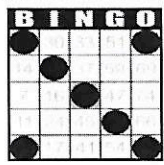

Crazy "T"
\$75

Letter "H"
\$75

Game 6
ORANGE
3-Straight
One Wild #
\$200

Game 7
GREEN
Double
Hardway
\$200

Game 8
YELLOW
Odd/Even
Blackout
\$500

Game 9
PINK
Double
Horizontal
\$500

Game 10
GREY
Double Bingo
Corners Good
\$200

Game 11
PURPLE
Triple Bingo
Corners Good
\$600

+ \$150
PARTY PACK

30 Minute Intermission - Buy Your Instant Winner Tickets!!!

SECOND JACKPOT SESSION

SECOND GAME 8:30 PM

Game 1
early bird
Any 2 out of
3 Bingos
\$50

Game 2
early bird
Any 2 out of
3 Bingos
\$50

Game 3
BLUE
Double Bingo
Corners Good
\$50

Game 4
ORANGE
3-Straight
One Wild #
\$500

Game 5
Green
Double Bingo
Corners Good
\$100

Game 6
YELLOW
Odd/Even
Blackout
\$500

Game 7
pink
Double
Hardway
\$500

Game 8
PURPLE
Triple Bingo
Corners Good
\$700

+ \$150
PARTY PACK

YOU CAN PURCHASE 1ST & 2ND SESSIONS TOGETHER!

20 MINUTES BEFORE MAIN SESSION WE HAVE A MINI SESSION

MINIS ARE 5 GAME PACKS FOR \$5.00