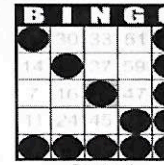

Crazy "T"
\$75

Letter "H"
\$75

Game 6
ORANGE
3-Straight
One Wild #
\$200

Game 7
GREEN
Double
Hardway
\$200

Game 8
YELLOW
Odd/Even
Blackout
\$500

Game 9
PINK
Double
Horizontal
\$500

Game 10
GREY
Double Bingo
Corners Good
\$200

Game 11
PURPLE
Triple Bingo
Corners Good
\$600

+ \$150
PARTY PACK

30 Minute Intermission - Buy Your Instant Winner Tickets!!!

SECOND JACKPOT SESSION

SECOND GAME 8:30 PM

Game 1
early bird
Any 2 out of
3 Bingos
\$50

Game 2
early bird
Any 2 out of
3 Bingos
\$50

Game 3
BLUE
Double Bingo
Corners Good
\$50

Game 4
ORANGE
3-Straight
One Wild #
\$500

Game 5
Green
Double Bingo
Corners Good
\$100

Game 6
YELLOW
Odd/Even
Blackout
\$500

Game 7
pink
Double
Hardway
\$500

Game 8
PURPLE
Triple Bingo
Corners Good
\$700

+ \$150
PARTY PACK

YOU CAN PURCHASE 1ST & 2ND SESSIONS TOGETHER!

20 MINUTES BEFORE MAIN SESSION WE HAVE A MINI SESSION

MINIS ARE 5 GAME PACKS FOR \$5.00