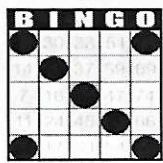

Crazy "T"
\$75

Letter "H"
\$75

Game 6
ORANGE
3-Straight
One Wild #
\$200

Game 7
GREEN
Double
Hardway
\$200

Game 8
YELLOW
Odd/Even
Blackout
\$500

Game 9
PINK
Double
Horizontal
\$500

Game 10
GREY
Double Bingo
Corners Good
\$200

Game 11
PURPLE
Triple Bingo
Corners Good
\$600

+ \$150
PARTY PACK

30 Minute Intermission - Buy Your Instant Winner Tickets!!!

SECOND JACKPOT SESSION

SECOND GAME 8:30 PM

Game 1
early bird
Any 2 out of
3 Bingos
\$50

Game 2
early bird
Any 2 out of
3 Bingos
\$50

Game 3
BLUE
Double Bingo
Corners Good
\$50

Game 4
ORANGE
3-Straight
One Wild #
\$500

Game 5
Green
Double Bingo
Corners Good
\$100

Game 6
YELLOW
Odd/Even
Blackout
\$500