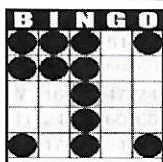

LONGVIEW BINGO CENTER

LUCKY CASH PROGRAM

Sponsored By These Charities:

American Business Clubs of Longview, AMBUCS Too Lic. #1-75-2392722-0
 Sabine Volunteer Fire Department Lic. #1-75-2250244-6
 Judson Lions Club Lic. #1-75-6050623-4
 ARC of Gregg County Lic. #1-23-7050245-7
 Fraternal Order of Eagles Lodge 4125 Aeries Lic. #1-75-2076382-6

FIRST JACKPOT SESSION

FIRST GAME 6:30 PM

Game 1
Double bingo
Any 2 out of
3 Bingos
\$50

Game 2
Double bingo
Any 2 out of
3 Bingos
\$50

Games 3, 4 & 5 are Progressive - all on Blue Card

Straight Line
or 4 Corners
\$50

Crazy "T"
\$75

Letter "H"
\$75

Game 6
ORANGE
3-Straight
One Wild #
\$200

Game 7
GREEN
Double
Hardway
\$200

Game 8
YELLOW
Odd/Even
Blackout
\$500

Game 9
PINK
Double
Horizontal
\$500

Game 10
GREY
Double Bingo
Corners Good
\$200