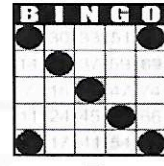

FIRST JACKPOT SESSION

FIRST GAME 6:30 PM

Game 1
Double bingo
Any 2 out of
3 Bingos
\$50

Game 2
Double bingo
Any 2 out of
3 Bingos
\$50

Games 3, 4 & 5 are Progressive - all on Blue Card

Straight Line
or 4 Corners
\$50

Crazy "T"
\$75

Letter "H"
\$75

Game 6
ORANGE
3-Straight
One Wild #
\$200

Game 7
GREEN
Double
Hardway
\$200

Game 8
YELLOW
Odd/Even
Blackout
\$500

Game 9
PINK
Double
Horizontal
\$500

Game 10
GREY
Double Bingo
Corners Good
\$200

Game 11
PURPLE
Triple Bingo
Corners Good
\$600

+ \$150
PARTY PACK

30 Minute Intermission - Buy Your Instant Winner Tickets!!!

SECOND JACKPOT SESSION

SECOND GAME 8:30 PM

Game 1
early bird
Any 2 out of
3 Bingos
\$50

Game 2
early bird
Any 2 out of
3 Bingos
\$50

Game 3
BLUE
Double Bingo
Corners Good
\$50

Game 4
ORANGE
3-Straight
One Wild #
\$500

Game 5
Green
Double Bingo
Corners Good
\$100

Game 6
YELLOW
Odd/Even
Blackout
\$500