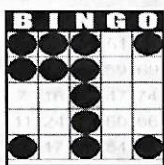

FIRST JACKPOT SESSION

FIRST GAME 6:30 PM

Game 1
Double bingo
Any 2 out of
3 Bingos
\$50

Game 2
Double bingo
Any 2 out of
3 Bingos
\$50

Games 3, 4 & 5 are Progressive - all on Blue Card

Straight Line
or 4 Corners
\$50

Crazy "T"
\$75

Letter "H"
\$75

Game 6
ORANGE
3-Straight
One Wild #
\$200

Game 7
GREEN
Double
Hardway
\$200

Game 8
YELLOW
Odd/Even
Blackout
\$500

Game 9
PINK
Double
Horizontal
\$500

Game 10
GREY
Double Bingo
Corners Good
\$200

Game 11
PURPLE
Triple Bingo
Corners Good
\$600

+ \$150
PARTY PACK

30 Minute Intermission - Buy Your Instant Winner Tickets!!!

SECOND JACKPOT SESSION

SECOND GAME 8:30 PM

Game 1
early bird
Any 2 out of
3 Bingos
\$50

Game 2
early bird
Any 2 out of
3 Bingos
\$50

Game 3
BLUE
Double Bingo
Corners Good
\$50

Game 4
ORANGE
3-Straight
One Wild #
\$500

Game 5
Green
Double Bingo
Corners Good
\$100

Game 6
YELLOW
Odd/Even
Blackout
\$500