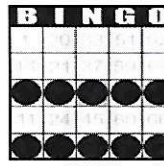

FIRST JACKPOT SESSION

FIRST GAME 6:30 PM

Game 1
Double bingo
Any 2 out of
3 Bingos
\$50

Game 2
Double bingo
Any 2 out of
3 Bingos
\$50

Games 3, 4 & 5 are Progressive - all on Blue Card

Straight Line
or 4 Corners
\$50

Crazy "T"
\$75

Letter "H"
\$75

Game 6
ORANGE
3-Straight
One Wild #
\$200

Game 7
GREEN
Double
Hardway
\$200

Game 8
YELLOW
Odd/Even
Blackout
\$500

Game 9
PINK
Double
Horizontal
\$500

Game 10
GREY
Double Bingo
Corners Good
\$200

Game 11
PURPLE
Triple Bingo
Corners Good
\$600

+ \$150
PARTY PACK

30 Minute Intermission - Buy Your Instant Winner Tickets!!!

SECOND JACKPOT SESSION

SECOND GAME 8:30 PM

Game 1
early bird
Any 2 out of
3 Bingos
\$50

Game 2
early bird
Any 2 out of
3 Bingos
\$50

Game 3
BLUE
Double Bingo
Corners Good
\$50

Game 4
ORANGE
3-Straight
One Wild #
\$500

Game 5
Green
Double Bingo
Corners Good
\$100

Game 6
YELLOW
Odd/Even
Blackout
\$500