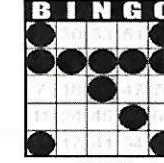

Game 11
PURPLE
Triple Bingo
Corners Good
\$600

+ \$150
PARTY PACK

30 Minute Intermission - Buy Your Instant Winner Tickets!!!

SECOND JACKPOT SESSION

SECOND GAME 8:30 PM

Game 1
early bird
Any 2 out of
3 Bingos
\$50

Game 2
early bird
Any 2 out of
3 Bingos
\$50

Game 3
BLUE
Double Bingo
Corners Good
\$50

Game 4
ORANGE
3-Straight
One Wild #
\$500

Game 5
Green
Double Bingo
Corners Good
\$100

Game 6
YELLOW
Odd/Even
Blackout
\$500

Game 7
pink
Double
Hardway
\$500

Game 8
PURPLE
Triple Bingo
Corners Good
\$700

+ \$150
PARTY PACK

YOU CAN PURCHASE 1ST & 2ND SESSIONS TOGETHER!

20 MINUTES BEFORE MAIN SESSION WE HAVE A MINI SESSION

MINIS ARE 5 GAME PACKS FOR \$5.00

ALL GAMES ARE DOUBLE BINGO ANY 2 OUT OF 3 BINGOS WITH ONE WILD NUMBER FOR A MAXED OUT COMPUTER

Buy Your Instant Winner Tickets - WIN UP TO \$599

Set Prices

JACKPOT SESSIONS - 9 ON / 6 UP

FULL PAY 1 SET (PAPER) **\$7**