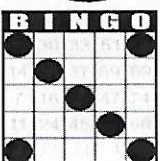

Crazy "T"
\$75

Letter "H"
\$75

Game 6
ORANGE
3-Straight
One Wild #
\$200

Game 7
GREEN
Double
Hardway
\$200

Game 8
YELLOW
Odd/Even
Blackout
\$500

Game 9
PINK
Double
Horizontal
\$500

Game 10
GREY
Double Bingo
Corners Good
\$200

Game 11
PURPLE
Triple Bingo
Corners Good
\$600

+ \$150
PARTY PACK

+ \$150
PARTY PACK

30 Minute Intermission - Buy Your Instant Winner Tickets!!!

SECOND JACKPOT SESSION

SECOND GAME 8:30 PM

Game 1
early bird
Any 2 out of
3 Bingos
\$50

Game 2
early bird
Any 2 out of
3 Bingos
\$50

Game 3
BLUE
Double Bingo
Corners Good
\$50

Game 4
ORANGE
3-Straight
One Wild #
\$500

Game 5
Green
Double Bingo
Corners Good
\$100

Game 6
YELLOW
Odd/Even
Blackout
\$500