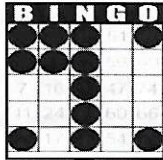

LONGVIEW BINGO CENTER

NIGHT MAX BLAST

Sponsored By These Charities:

American Business Clubs of Longview, AMBUCS Too Lic. #1-75-2392722-0
 Sabine Volunteer Fire Department Lic. #1-75-2250244-6
 Judson Lions Club Lic. #1-75-6050623-4
 ARC of Gregg County Lic. #1-23-7050245-7
 Fraternal Order of Eagles Lodge 4125 Aeries Lic. #1-75-2076382-6

FIRST JACKPOT SESSION

FIRST GAME 6:30 PM

Game 1
Double bingo
Any 2 out of
3 Bingos
\$50

Game 2
Double bingo
Any 2 out of
3 Bingos
\$50

Games 3, 4 & 5 are Progressive - all on Blue Card

Straight Line
or 4 Corners
\$50

Crazy "T"
\$75

Letter "H"
\$75

Game 6
ORANGE
3-Straight
One Wild #
\$200

Game 7
GREEN
Double
Hardway
\$200

Game 8
YELLOW
Odd/Even
Blackout
\$500

Game 9
PINK
Double
Horizontal
\$500

Game 10
GREY
Double Bingo
Corners Good
\$200

Game 11
PURPLE
Triple Bingo
Corners Good
\$600

+ \$150
PARTY PACK

+ \$150
PARTY PACK

30 Minute Intermission - Buy Your Instant Winner Tickets!!!

SECOND JACKPOT SESSION

SECOND GAME 8:30 PM

Game 1
early bird
Any 2 out of
3 Bingos
\$50