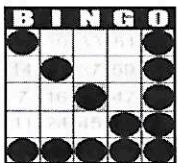

FIRST JACKPOT SESSION

FIRST GAME 6:30 PM

Game 1
Double bingo
Any 2 out of
3 Bingos
\$50

Game 2
Double bingo
Any 2 out of
3 Bingos
\$50

Games 3, 4 & 5 are Progressive - all on Blue Card

Straight Line
or 4 Corners
\$50

Crazy "T"
\$75

Letter "H"
\$75

Game 6
ORANGE
3-Straight
One Wild #
\$200

Game 7
GREEN
Double
Hardway
\$200

Game 8
YELLOW
Odd/Even
Blackout
\$500

Game 9
PINK
Double
Horizontal
\$500

Game 10
GREY
Double Bingo
Corners Good
\$200