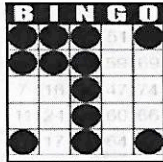

Crazy "T"
\$75

Letter "H"
\$75

Game 6
ORANGE
3-Straight
One Wild #
\$200

Game 7
GREEN
Double
Hardway
\$200

Game 8
YELLOW
Odd/Even
Blackout
\$500

Game 9
PINK
Double
Horizontal
\$500

Game 10
GREY
Double Bingo
Corners Good
\$200

Game 11
PURPLE
Triple Bingo
Corners Good
\$600

+ \$150
PARTY PACK

+ \$150
PARTY PACK

30 Minute Intermission - Buy Your Instant Winner Tickets!!!

SECOND JACKPOT SESSION

SECOND GAME 8:30 PM

Game 1
early bird
Any 2 out of
3 Bingos
\$50

Game 2
early bird
Any 2 out of
3 Bingos
\$50

Game 3
BLUE
Double Bingo
Corners Good
\$50

Game 4
ORANGE
3-Straight
One Wild #
\$500

Game 5
Green
Double Bingo
Corners Good
\$100

Game 6
YELLOW
Odd/Even
Blackout
\$500

Game 7
pink
Double
Hardway
\$500

Game 8
PURPLE
Triple Bingo
Corners Good
\$700

+ \$150
PARTY PACK

YOU CAN PURCHASE 1ST & 2ND SESSIONS TOGETHER!

20 MINUTES BEFORE MAIN SESSION WE HAVE A MINI SESSION

MINIS ARE 5 GAME PACKS FOR \$5.00