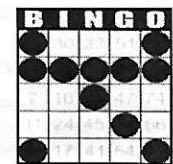

Crazy "T"
\$75

Letter "H"
\$75

Game 6
ORANGE
3-Straight
One Wild #
\$200

Game 7
GREEN
Double
Hardway
\$200

Game 8
YELLOW
Odd/Even
Blackout
\$500

Game 9
PINK
Double
Horizontal
\$500

Game 10
GREY
Double Bingo
Corners Good
\$200

Game 11
PURPLE
Triple Bingo
Corners Good
\$600

+ \$150
PARTY PACK

+ \$150
PARTY PACK

30 Minute Intermission - Buy Your Instant Winner Tickets!!!

SECOND JACKPOT SESSION

SECOND GAME 8:30 PM

Game 1
early bird
Any 2 out of
3 Bingos
\$50

Game 2
early bird
Any 2 out of
3 Bingos
\$50

Game 3
BLUE
Double Bingo
Corners Good
\$50

Game 4
ORANGE
3-Straight
One Wild #
\$500

Game 5
Green
Double Bingo
Corners Good
\$100

Game 6
YELLOW
Odd/Even
Blackout
\$500