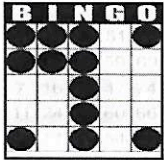

LONGVIEW BINGO CENTER

NIGHT MAX BLAST

Sponsored By These Charities:

American Business Clubs of Longview, AMBUCS Too Lic. #1-75-2392722-0
 Sabine Volunteer Fire Department Lic. #1-75-2250244-6
 Judson Lions Club Lic. #1-75-6050623-4
 ARC of Gregg County Lic. #1-23-7050245-7
 Fraternal Order of Eagles Lodge 4125 Aeries Lic. #1-75-2076382-6

FIRST JACKPOT SESSION

FIRST GAME 6:30 PM

Game 1
Double bingo
Any 2 out of
3 Bingos
\$50

Game 2
Double bingo
Any 2 out of
3 Bingos
\$50

Games 3, 4 & 5 are Progressive - all on Blue Card

Straight Line
or 4 Corners
\$50

Crazy "T"
\$75

Letter "H"
\$75

Game 6
ORANGE
3-Straight
One Wild #
\$200

Game 7
GREEN
Double
Hardway
\$200

Game 8
YELLOW
Odd/Even
Blackout
\$500

Game 9
PINK
Double
Horizontal
\$500

Game 10
GREY
Double Bingo
Corners Good
\$200

Game 11
PURPLE
Triple Bingo
Corners Good
\$600

+ \$150
PARTY PACK

+ \$150
PARTY PACK

30 Minute Intermission - Buy Your Instant Winner Tickets!!!

SECOND JACKPOT SESSION

SECOND GAME 8:30 PM

Game 1
early bird
Any 2 out of
3 Bingos
\$50