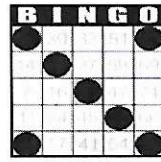

Crazy "T"
\$75

Letter "H"
\$75

Game 6
ORANGE
3-Straight
One Wild #
\$200

Game 7
GREEN
Double
Hardway
\$200

Game 8
YELLOW
Odd/Even
Blackout
\$500

Game 9
PINK
Double
Horizontal
\$500

Game 10
GREY
Double Bingo
Corners Good
\$200

Game 11
PURPLE
Triple Bingo
Corners Good
\$600

+ \$150
PARTY PACK

+ \$150
PARTY PACK

30 Minute Intermission - Buy Your Instant Winner Tickets!!!

SECOND JACKPOT SESSION

SECOND GAME 8:30 PM

Game 1
early bird
Any 2 out of
3 Bingos
\$50

Game 2
early bird
Any 2 out of
3 Bingos
\$50

Game 3
BLUE
Double Bingo
Corners Good
\$50

Game 4
ORANGE
3-Straight
One Wild #
\$500

Game 5
Green
Double Bingo
Corners Good
\$100

Game 6
YELLOW
Odd/Even
Blackout
\$500

Game 7
pink
Double
Hardway
\$500

Game 8
PURPLE
Triple Bingo
Corners Good
\$700

+ \$150
PARTY PACK

YOU CAN PURCHASE 1ST & 2ND SESSIONS TOGETHER!

20 MINUTES BEFORE MAIN SESSION WE HAVE A MINI SESSION

MINIS ARE 5 GAME PACKS FOR \$5.00