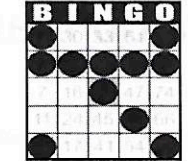

Game 11
PURPLE
Triple Bingo
Corners Good
\$600

+ \$150
PARTY PACK

+ \$150
PARTY PACK

30 Minute Intermission - Buy Your Instant Winner Tickets!!!

SECOND JACKPOT SESSION

SECOND GAME 8:30 PM

Game 1
early bird
Any 2 out of
3 Bingos
\$50

Game 2
early bird
Any 2 out of
3 Bingos
\$50

Game 3
BLUE
Double Bingo
Corners Good
\$50

Game 4
ORANGE
3-Straight
One Wild #
\$500

Game 5
Green
Double Bingo
Corners Good
\$100

Game 6
YELLOW
Odd/Even
Blackout
\$500

Game 7
pink
Double
Hardway
\$500

Game 8
PURPLE
Triple Bingo
Corners Good
\$700

+ \$150
PARTY PACK

YOU CAN PURCHASE 1ST & 2ND SESSIONS TOGETHER!

20 MINUTES BEFORE MAIN SESSION WE HAVE A MINI SESSION

MINIS ARE 5 GAME PACKS FOR \$5.00

ALL GAMES ARE DOUBLE BINGO ANY 2 OUT OF 3 BINGOS
WITH ONE WILD NUMBER FOR A MAXED OUT COMPUTER

ARRIVE 30 MINUTES EARLY FIRST SESSION GET \$5 OFF MAXED OUT COMPUTERS

Set Prices

JACKPOT SESSIONS - 9 ON / 6 UP