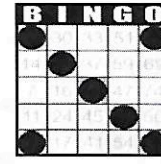

FIRST JACKPOT SESSION

FIRST GAME 6:30 PM

Game 1
Double bingo
Any 2 out of
3 Bingos
\$50

Game 2
Double bingo
Any 2 out of
3 Bingos
\$50

Games 3, 4 & 5 are Progressive - all on Blue Card

Straight Line
or 4 Corners
\$50

Crazy "T"
\$75

Letter "H"
\$75

Game 6
ORANGE
3-Straight
One Wild #
\$200

Game 7
GREEN
Double
Hardway
\$200

Game 8
YELLOW
Odd/Even
Blackout
\$500

Game 9
PINK
Double
Horizontal
\$500

Game 10
GREY
Double Bingo
Corners Good
\$200

Game 11
PURPLE
Triple Bingo
Corners Good
\$600

+ \$150
PARTY PACK

+ \$150
PARTY PACK

30 Minute Intermission - Buy Your Instant Winner Tickets!!!

SECOND JACKPOT SESSION

SECOND GAME 8:30 PM

Game 1
early bird
Any 2 out of
3 Bingos
\$50

Game 2
early bird
Any 2 out of
3 Bingos
\$50

Game 3
BLUE
Double Bingo
Corners Good
\$50

Game 4
ORANGE
3-Straight
One Wild #
\$500

Game 5
Green
Double Bingo
Corners Good
\$100

Game 6
YELLOW
Odd/Even
Blackout
\$500