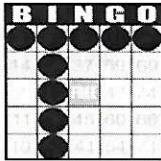

LONGVIEW BINGO CENTER

NIGHT MAX BLAST

Sponsored By These Charities:

American Business Clubs of Longview, AMBUCS Too Lic. #1-75-2392722-0
 Sabine Volunteer Fire Department Lic. #1-75-2250244-6
 Judson Lions Club Lic. #1-75-6050623-4
 ARC of Gregg County Lic. #1-23-7050245-7
 Fraternal Order of Eagles Lodge 4125 Aeries Lic. #1-75-2076382-6

FIRST JACKPOT SESSION

FIRST GAME 6:30 PM

Game 1
Double bingo
Any 2 out of
3 Bingos
\$50

Game 2
Double bingo
Any 2 out of
3 Bingos
\$50

Games 3, 4 & 5 are Progressive - all on Blue Card

Straight Line
or 4 Corners
\$50

Crazy "T"
\$75

Letter "H"
\$75

Game 6
ORANGE
3-Straight
One Wild #
\$200

Game 7
GREEN
Double
Hardway
\$200

Game 8
YELLOW
Odd/Even
Blackout
\$500

Game 9
PINK
Double
Horizontal
\$500

Game 10
GREY
Double Bingo
Corners Good
\$200

Game 11
PURPLE
Triple Bingo
Corners Good
\$600

+ \$150
PARTY PACK

+ \$150
PARTY PACK

30 Minute Intermission - Buy Your Instant Winner Tickets!!!

SECOND JACKPOT SESSION

SECOND GAME 8:30 PM

Game 1
early bird
Any 2 out of
3 Bingos
\$50