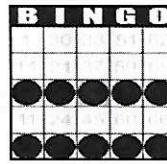

Crazy "T"
\$75

Letter "H"
\$75

Game 6
ORANGE
3-Straight
One Wild #
\$200

Game 7
GREEN
Double
Hardway
\$200

Game 8
YELLOW
Odd/Even
Blackout
\$500

Game 9
PINK
Double
Horizontal
\$500

Game 10
GREY
Double Bingo
Corners Good
\$200

Game 11
PURPLE
Triple Bingo
Corners Good
\$600

+ \$150
PARTY PACK

+ \$150
PARTY PACK

30 Minute Intermission - Buy Your Instant Winner Tickets!!!

SECOND JACKPOT SESSION

SECOND GAME 8:30 PM

Game 1
early bird
Any 2 out of
3 Bingos
\$50

Game 2
early bird
Any 2 out of
3 Bingos
\$50

Game 3
BLUE
Double Bingo
Corners Good
\$50

Game 4
ORANGE
3-Straight
One Wild #
\$500

Game 5
Green
Double Bingo
Corners Good
\$100

Game 6
YELLOW
Odd/Even
Blackout
\$500