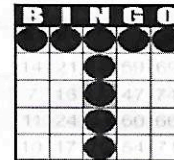

FIRST JACKPOT SESSION

FIRST GAME 6:30 PM

Game 1
Double bingo
Any 2 out of
3 Bingos
\$50

Game 2
Double bingo
Any 2 out of
3 Bingos
\$50

Games 3, 4 & 5 are Progressive - all on Blue Card

Straight Line
or 4 Corners
\$50

Crazy "T"
\$75

Letter "H"
\$75

Game 6
ORANGE
3-Straight
One Wild #
\$200

Game 7
GREEN
Double
Hardway
\$200

Game 8
YELLOW
Odd/Even
Blackout
\$500

Game 9
PINK
Double
Horizontal
\$500

Game 10
GREY
Double Bingo
Corners Good
\$200

Game 11
PURPLE
Triple Bingo
Corners Good
\$600

+ \$150
PARTY PACK

+ \$150
PARTY PACK

30 Minute Intermission - Buy Your Instant Winner Tickets!!!

SECOND JACKPOT SESSION

SECOND GAME 8:30 PM

Game 1
early bird
Any 2 out of
3 Bingos
\$50