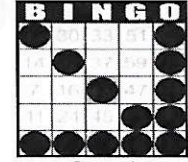

Crazy "T"
\$75

Letter "H"
\$75

Game 6
ORANGE
3-Straight
One Wild #
\$200

Game 7
GREEN
Double
Hardway
\$200

Game 8
YELLOW
Odd/Even
Blackout
\$500

Game 9
PINK
Double
Horizontal
\$500

Game 10
GREY
Double Bingo
Corners Good
\$200

Game 11
PURPLE
Triple Bingo
Corners Good
\$600

+ \$150
PARTY PACK

+ \$150
PARTY PACK

30 Minute Intermission - Buy Your Instant Winner Tickets!!!

SECOND JACKPOT SESSION

SECOND GAME 8:30 PM

Game 1
early bird
Any 2 out of
3 Bingos
\$50

Game 2
early bird
Any 2 out of
3 Bingos
\$50

Game 3
BLUE
Double Bingo
Corners Good
\$50

Game 4
ORANGE
3-Straight
One Wild #
\$500

Game 5
Green
Double Bingo
Corners Good
\$100

Game 6
YELLOW
Odd/Even
Blackout
\$500

Game 7
pink
Double
Hardway
\$500

Game 8
PURPLE
Triple Bingo
Corners Good
\$700

+ \$150
PARTY PACK

YOU CAN PURCHASE 1ST & 2ND SESSIONS TOGETHER!

20 MINUTES BEFORE MAIN SESSION WE HAVE A MINI SESSION

MINIS ARE 5 GAME PACKS FOR \$5.00