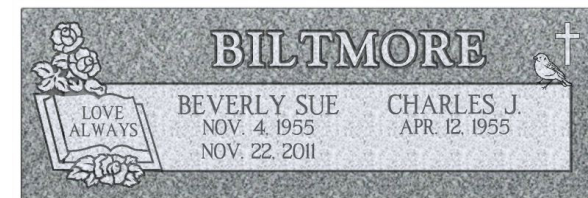

CANDICE L.  
JULY 4, 1952

Pittman

GERALD L.  
1935 - 2000

Love

LEE ANNE  
1935 - 2010

Frye

LOVE  
ALWAYS

BEVERLY SUE  
NOV. 4, 1955  
NOV. 22, 2011

CHARLES J.  
APR. 12, 1955

Biltmore

NAME  
DATE  
DATE

NAME  
DATE  
DATE

Garvade

LORENZO  
MAY 11, 1940  
JAN. 22, 2005

White dove

DAPHNE  
JUNE 11, 1943  
JAN. 22, 2000