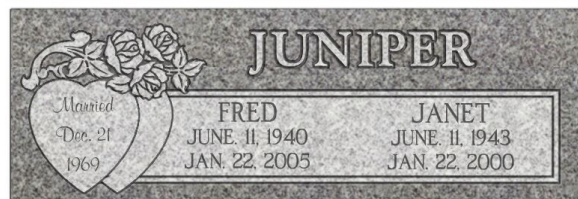

RONALD L.  
MAY 23, 1954  
JUNE 1, 2011

LEONNA R.  
MAR. 3, 1960  
DEC. 4, 2003

Hanks

ANDY S.  
MAY 23, 1940

MAY 1, 1965

BEVERLY  
JUNE 1, 1943

Franz

ELIZABETH R.  
1925 - 1987

WED  
MAR 1,  
1950

ROBERT E.  
1925 - 1989

Barrone

FRED  
JUNE 11, 1940  
JAN. 22, 2005

Praying hands

FLORA  
JAN. 3, 1943  
JAN. 22, 2005

Strano

Married  
Dec. 21,  
1969

FRED  
JUNE 11, 1940  
JAN. 22, 2005

JANET  
JUNE 11, 1943  
JAN. 22, 2000

Juniper

FELDER W.  
MAY 11, 1940  
JAN. 22, 2005

White dove

MICHELLE E.  
JUNE 11, 1943  
JAN. 22, 2000

Billings

CHARLES M.  
NOV. 3, 1952  
NOV. 22, 2009