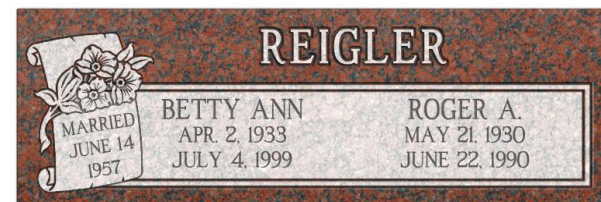

MARRIED
JUNE 14
1957

BETTY ANN
APR. 2, 1933
JULY 4, 1999

ROGER A.
MAY 21, 1930
JUNE 22, 1990

Reigler