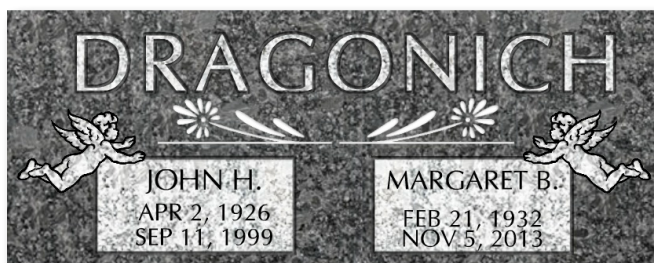

Dragonich

UNION
CEMETERY
ASSOCIATION