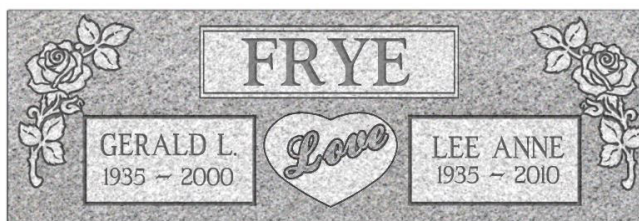

GERALD L.
1935 - 2000

Love

LEE ANNE
1935 - 2010

Frye