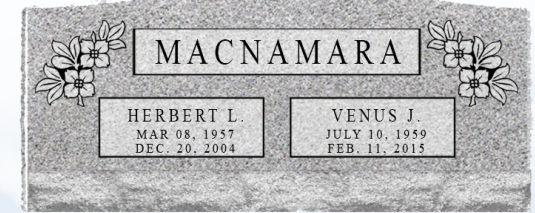

Slant shown below only permitted in Old (East) Union Cemetery

EB001