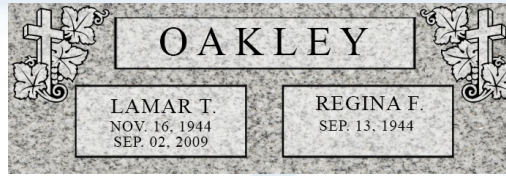

Email: unioncemetery1806@gmail.com

www.unioncemeterycolumbus.com

Companion Memorials

Union Cemetery Association

Information
to assist your
important decision

AA003

Slant shown below only permitted in Old (East) Union Cemetery.

AA001

DD001

Slant shown below only permitted in Old (East) Union Cemetery

EB001

FB007

EA008

DA001

DB014