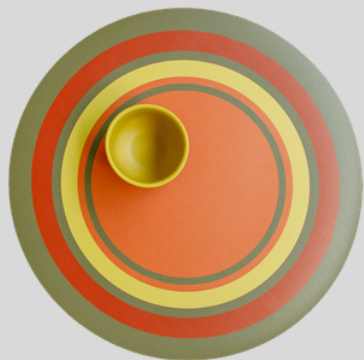

03.2026

**Tovaglietta *FLOWERS*
Buttercup**

itsalittlestory.com