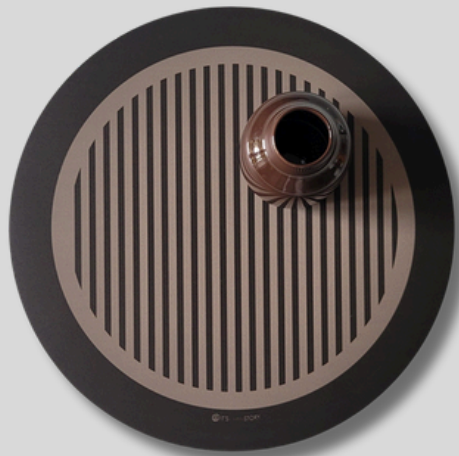

NEW

Tovaglietta WINTER Brown

03.2026

itsalittlestory.com

IT'S A LITTLE STORY