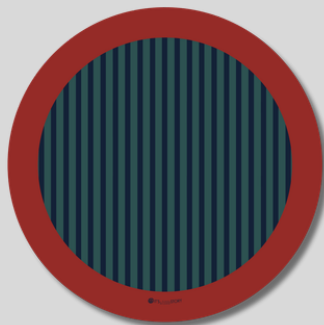

Round FRIENDSHIP Green
TVG - FRS- GRN

Round FRIENDSHIP Red
TVG - FRS- RD

Round FRIENDSHIP Orange
TVG - FRS- RNG

Round FRIENDSHIP Prune
TVG - FRS- PRN

Round FRIENDSHIP Yellow
TVG - FRS- LLW

Round FRIENDSHIP Blue
TVG - FRS- BL