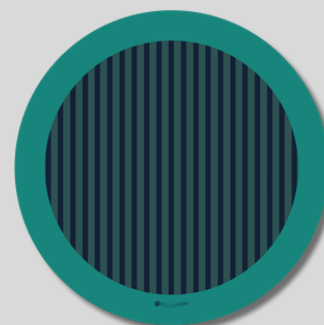

Round FRIENDSHIP Green
TVG - FRS- GRN

Round FRIENDSHIP Red
TVG - FRS- RD

Round FRIENDSHIP Orange
TVG - FRS- RNG

Round FRIENDSHIP Prune
TVG - FRS- PRN

Round FRIENDSHIP Yellow
TVG - FRS- LLW

Round FRIENDSHIP Blue
TVG - FRS- BL