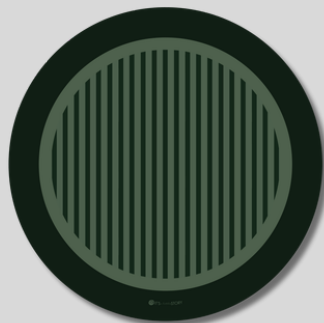

Color your Home

NEW

Collezione WINTER- Tovagliette Linea "Round"

03.2026

Round WINTER Blue
TVG - WNT- BL

Round WINTER Green
TVG - WNT- GRN

Round WINTER Bordeaux
TVG - WNT- BRD

Round WINTER Brown
TVG - WNT- BRW