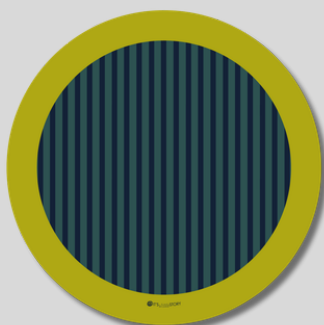

Round FRIENDSHIP Green
TVG - FRS- GRN

Round FRIENDSHIP Red
TVG - FRS- RD

Round FRIENDSHIP Orange
TVG - FRS- RNG

Round FRIENDSHIP Prune
TVG - FRS- PRN

Round FRIENDSHIP Yellow
TVG - FRS- LLW

Round FRIENDSHIP Blue
TVG - FRS- BL