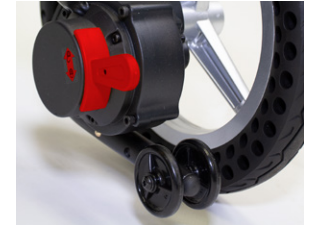

Intelligently Designed

Our Travel Buggy electric wheelchairs are intuitive to drive and convenient to manage.

Joystick can be adjusted in length and right or left position for user comfort

Flip up arm rests for a barrier-free side entry