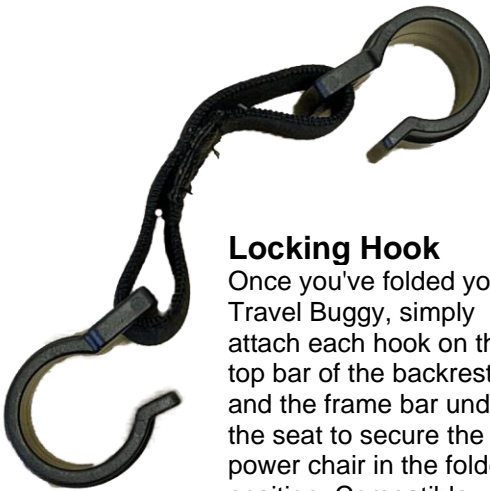

Locking Hook

Once you've folded your Travel Buggy, simply attach each hook on the top bar of the backrest and the frame bar under the seat to secure the power chair in the folded position. Compatible with all Travel Buggy models.