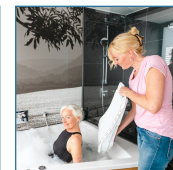

Bellavita Dive Bath Lift

HCPCS:

FIGURE D

The lightest and lowest bath lift on the market now helps users dive deeper and get cleaner!

- New removable backrest with 50° recline
- Larger seat with hygiene cutout
- Improved dual column design provides optimal stability for up to 300 pounds
- Seat height adjusts from 2.6" to 18.9"
- Easy-to-use floating remote control
- Installs easy in almost any bathtub no plumbing or electrical work required

PRODUCTS

Description

477400252	Bellavita Dive Bath Lift w/ Wh Cvr, 1/EA

SPECIFICATIONS

Description

Product Width	27.6"
CA Prop 65	DEHP chemical
Color	White
Material	Plastic
Product Length	40.2"
Product Weight	21.8 lbs
Retail Box Dimensions	15.6" x 17.3" X 14.4"
Retail Box Weight	5.8 lbs
Warranty	5yr Limited
Weight Capacity	300 lbs
Product Height	26.6