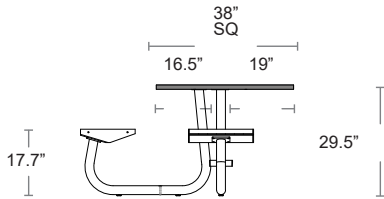

Marco Polywood Cluster ADA

- Round tubular steel frame • E-Plated Powder Coat finish
- Polywood & Aluminum Seats & Tabletop • Built-in 1.5" umbrella mount •
- MUST be bolted down • Hardware included

LIST: \$1900 EA. **SELL: \$1235 EA.**