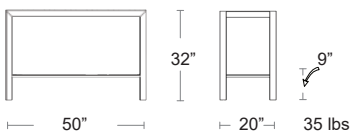

Console Table

CITYVIEW-2050T

LIST: $670 EA.

SELL: $435 EA.

ANTRACITE WELDED ALUMINUM