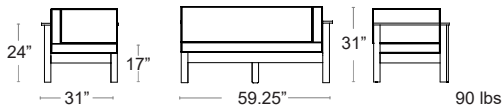

High density polyethylene (HDPE) • Textured finish • Durable • UV protected • Includes Sunbrella cushions • Zippered for easy cleaning

AMALFI-LEFT-FR

Right or Left

LIST: \$2200 EA. **SELL: \$1430 EA.**

AMALFI-RIGHT-FR