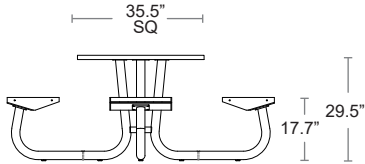

Marco Polywood Cluster 4 Seat

- Round tubular steel frame • E-Plated Powder Coat finish
- Polywood Seats & Tabletop • Built-in 1.5" umbrella mount •
- MUST be bolted down • Hardware included

LIST: $1970 EA.   **SELL: $1280 EA.**