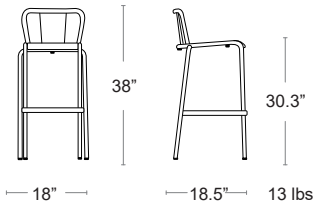

Adico 786B

Tubular steel frame • Solid steel seat & back • E-Plated Powder Coat finish

LIST: $470 EA.   SELL: **$305 EA.**