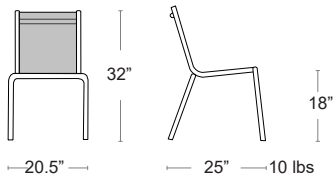

Island Sling

Batylne seat & back • Aluminum powder coated frame

LIST: $330 EA.   SELL: $215 EA.

EBONY BATYLINE SLING
FRAME - BLACK
ISLAND-S-BLK-EBO