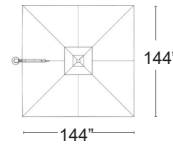

12' Square

CL-12.0SQ-STINGRAY

LIST: $16000 EA.

SELL: $10400 EA.