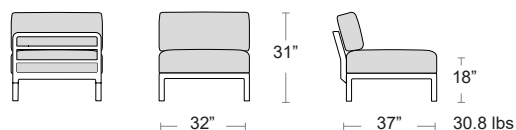

Armless Module

LIST: $1320 EA.

SELL: $860 EA.

40183.+ FRAME & FABRIC
COLOR CODES