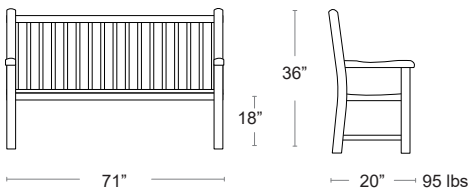

Jakarta Teak Collection

Solid natural Teak construction

Bench

TEAK-BENCH-6'

LIST: $1120 EA.

SELL: $730 EA.

Teak will develop a warm grey patina over time or it can be oiled annually to maintain the look of new wood.

Bench with Back

TEAK-BENCHwBACK-6'

LIST: $1700 EA.

SELL: $1105 EA.