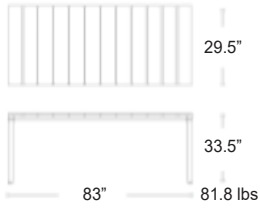

LIST: \$1860 EA. SELL: \$1210 EA.

ANTRACITE
49452.02

TORTORA
49459.10

CORDA
49469.24

TERRA
49468.44

Rio 210 Aluminum Fix

Aluminum frame & legs • Aluminum tabletop • E-plated Powder Coat finish • UV Protected • Seats 10