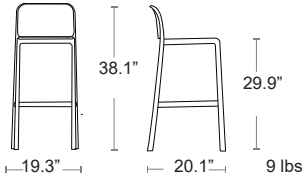

NARDI
YOUR OUTDOOR LIVING
MADE IN ITALY

Lido

Uniformly colored polypropylene & fiberglass • UV Protected

LIST: $190 EA.

SELL: $125 EA.