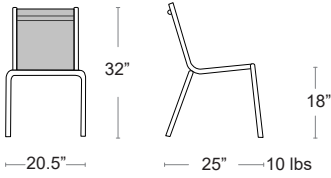

Island Faux Wood

Faux Wood seat & back • Aluminum powder coated frame

LIST: $300 EA.   SELL: $195 EA.

FAUX WOOD GREY
FRAME - BLACK
ISLAND-S-BLK-FWG