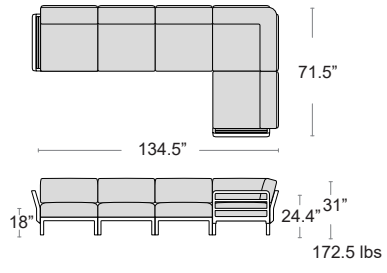

Pouf/Ottoman

LIST: \$960 EA.

SELL: \$625 EA.

40179.+ FRAME & FABRIC
COLOR CODES

Maximo 5 Sofa Set

Uniformly colored fiberglass & polypropylene • UV Protected • Recyclable
The Nardi Regeneration industrial program is creating a line of outdoor furniture specifically dedicated to regenerated plastic products, made of post-industrial & post-consumer polypropylene, which can in turn be recycled