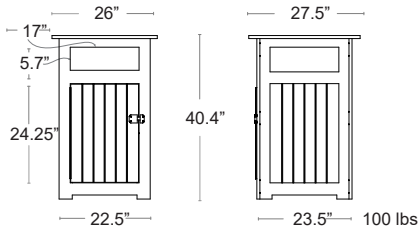

Single Litter Bin

High density polyethylene (HDPE) • Very high impact resistance • Textured finish • UV protected

LIST: $1970 EA.

SELL: **$1280 EA.**

1.GARBAGE

COMPLEMENTS

SPECIAL ORDER
4 Weeks