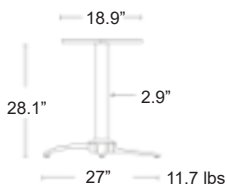

Terrace 27 Tilt

Aluminum · E-plated Powder Coat finish · Award-winning self-stabilizing mechanical system

LIST: $380 EA.

SELL: $250 EA.