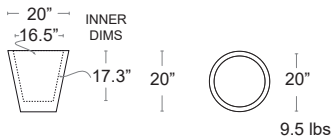

ANTRACITE

Torre

Rotational molded • Double walled • UV protected • Recyclable • Durable

LIST: \$780 EA. SELL: \$505 EA.

ANTRACITE
TORRE 755-ANT

Newpot Planters

Rotational molded • Double walled • UV protected • Recyclable • Durable