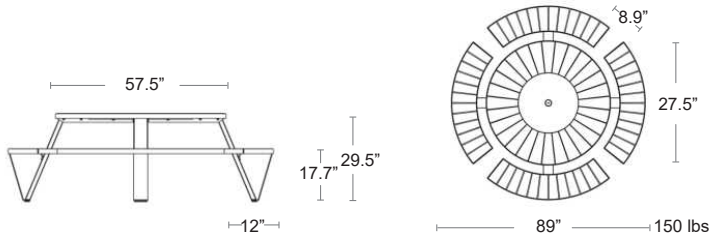

Marco Polywood Round Cluster Seat

Rectangular tubular steel frame • E-Plated Powder Coat finish
• Polywood & Aluminum Seats & Tabletop • Seats 8 • MUST be bolted down,
hardware included • 1.5" Umbrella hole • Requires umbrella base if umbrella
is used • MUST be bolted down • Hardware included

LIST: $2400 EA.   SELL: $1560 EA.

PLEASE NOTE This product has high UV additives to prevent fading, however in some instances, drinking glasses left on the table in the sun can act as a magnifying glass and create small burn holes in the Polywood. This product is recommended for use where glassware is not used

TOP & SEATS GREY POLYWOOD
FRAME ANTRACITE
CS-760-PW-GA