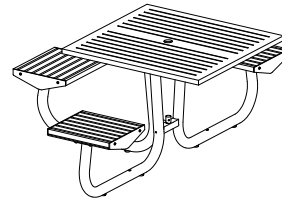

Marco Polywood Cluster ADA

- Round tubular steel frame • E-Plated Powder Coat finish
- Polywood & Aluminum Seats & Tabletop • Built-in 1.5" umbrella mount •
- MUST be bolted down • Hardware included

LIST: \$1900 EA. **SELL: \$1235 EA.**