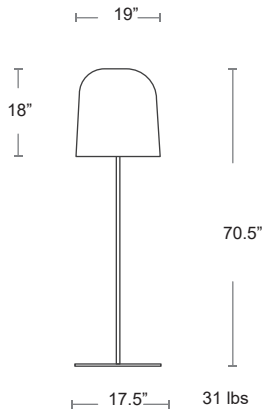

SERRALUNGA
MADE IN ITALY