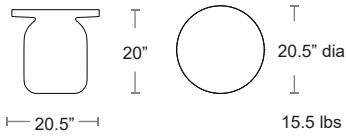

Juju

LLDPE (linear low density polyethylene • UV Protected • Recyclable • Solution Dyed • Durable • Stool or Side Table

LIST: $560 EA.   SELL: $365 EA.