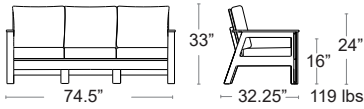

High density polyethylene (HDPE) • Textured finish • Durable • UV protected
Cushions Sunbrella Cast Charcoal • Zippered for easy cleaning