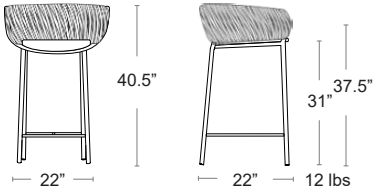

Capri

All-Weather Rope back & arms • Round tubular aluminum frame • E-Plated Powder Coat finish • Textaline seat cushion

LIST: $400 EA.   SELL: $260 EA.