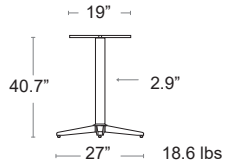

ANTRACITE
53452

BIANCO
53453

AGAVE
53466

TORTORA
53459

TABACCO
53467

Trail Bar Collection

Steel · E-plated Powder Coat finish · Award-winning self-stabilizing mechanical system

Trail 27