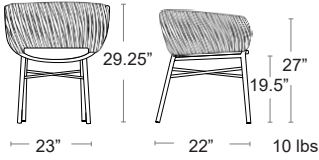

Capri Bucket

All-Weather Rope back & arms • Round tubular aluminum frame • E-Plated Powder Coat finish • Textaline seat cushion

LIST: $360 EA.   SELL: **$235 EA.**

CUSHION - GREY
FRAME - BLACK
CAPRI.ARM