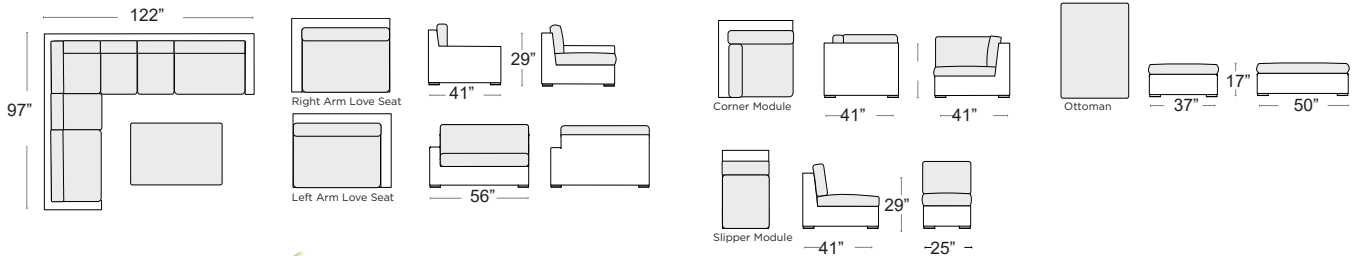

Bronte Sectional Set Charcoal

Full Round Resin Wicker • Powder Coated Aluminum Frame
*Throw pillows not included

LIST: $7220 EA.   SELL: $4700 EA.