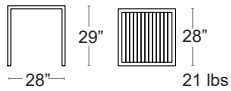

Cube Square

Cube 70

47852.02