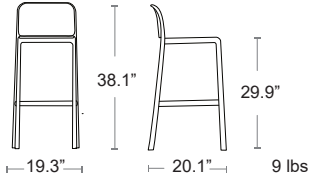

NARDI
YOUR OUTDOOR LIVING
MADE IN ITALY

Faro

Uniformly colored polypropylene & fiberglass • UV Protected

LIST: $190 EA.   **SELL: $125 EA.**

BIANCO
40346.00