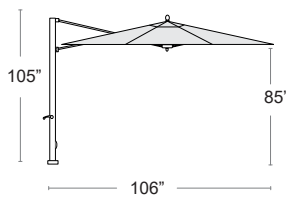

8' x 12' Rectangle

CL-8X12RECT-STINGRAY

LIST: $13000 EA.

SELL: $8450 EA.