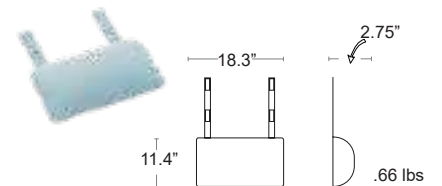

Headrest

Acrylic yarn dyed fabric with polyurethane foam & Velcro straps

LIST: \$90 EA.

SELL: \$60 EA.

LINO
36300.04.152

ROSA
SUNBRELLA
36300.04.222

ARTIC
SUNBRELLA
36300.04.223

FELCE
SUNBRELLA
36300.04.224