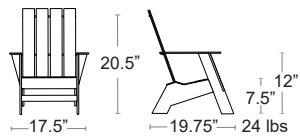

LIST: \$690 EA. SELL: **\$450 EA.**

BSMAK-BLACK
BSMAK-MINI-BLACK

BSMAK-WHITE
BSMAK-MINI-WHITE

BSMAK-GREY
BSMAK-MINI-GREY

BSMAK-RED
BSMAK-MINI-RED

Lakeshore Lounge Mini

Kid sized version

LIST: \$460 EA. SELL: **\$300 EA.**