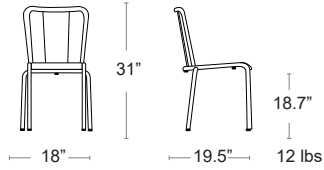

Adico #786A

Tubular steel frame • Solid steel seat & back, E-Plated Powder Coat finish

LIST: $380 EA.

SELL: $250 EA.

YELLOW
786A-1002