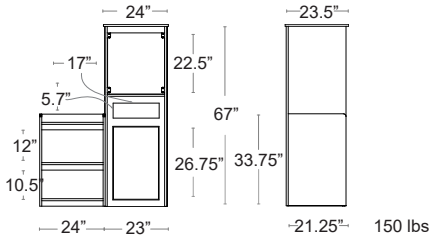

LIST: \$2350 EA. SELL: \$1525 EA.

TOWEL STAND-SHELF

 **SPECIAL ORDER**
4 Weeks

BLACK

WHITE

GREY

RED

GOLDEN
YELLOW