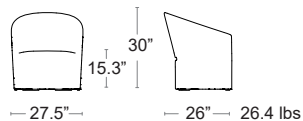

SERRALUNGA
MADE IN ITALY

Pine Beach Collection

LLDPE (linear low-density polyethylene) • Small drain hole • UV protected • 100% recyclable material • Solution dyed •

Pine Beach Club Chair

PINEBEA/AC-ANT

LIST: $1050 EA.

SELL: $685 EA.