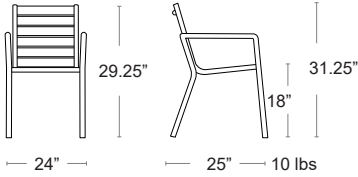

SEAT & BACK - GREY POLYWOOD
FRAME - SILVER
516A-PW-GS

SEAT & BACK - TEAK POLYWOOD
FRAME - SILVER
516A-PW-TS

Island Faux Wood

Faux Wood seat & back • Aluminum powder coated frame

LIST: \$320 EA. SELL: \$210 EA.