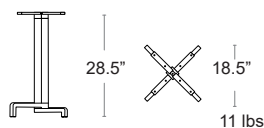

**IF YOU DON'T SEE WHAT YOU WANT,
JUST ASK.**

**WE COLLABORATE
WITH FACTORIES WORLDWIDE
TO BRING YOUR VISION TO LIFE**