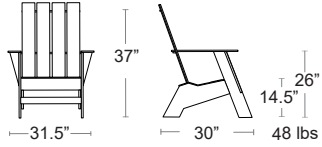

LIST: \$690 EA. SELL: **\$450 EA.**

BSMAK-BLACK
BSMAK-MINI-BLACK

BSMAK-WHITE
BSMAK-MINI-WHITE

BSMAK-GREY
BSMAK-MINI-GREY

BSMAK-RED
BSMAK-MINI-RED

Lakeshore Lounge Mini

Kid sized version

LIST: \$460 EA. SELL: **\$300 EA.**