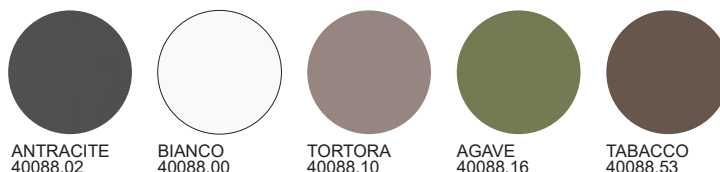

Teak will develop a warm grey patina over time or it can be oiled annually to maintain the look of new wood.

DINING HEIGHT BASES

Clip

Tubular resin & fiberglass legs • UV Protected

LIST: \$190 EA. SELL: **\$125 EA.**