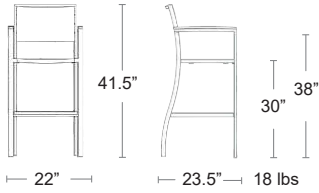

LIST: \$370 EA. SELL: **\$240 EA.**

Marco Sling - Arm

Square tubular aluminum frame • E-Plated Powder Coat finish
• Batyline Seat & Back • Polywood armrests

LIST: \$370 EA. SELL: \$240 EA.

Marco Polywood - Arm