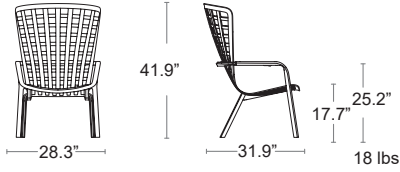

ROSA QUARZO
36329.04.066

SENAPE
36329.04.069

GRIGIO
36329.04.136

Folio

Reclining armchair. Uniformly colored fibreglass polypropylene resins • UV Protected. • Matte finish • Non-slip replaceable feet.

LIST: \$380 EA. SELL: **\$250 EA.**