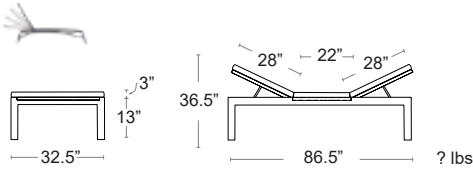

Bum Relax Single Sunlounger

E-Plated Powder Coat finish • Welded Aluminum frame • Head & foot 4 position adjustable • Includes Sunbrella cushions • Zippered removable cover • Washable

LIST: $1800 EA.   **SELL: $1170 EA.**

CUSHIONS - BLISS SMOKE
FRAME - BLACK
RELAX.SINGLE.BK