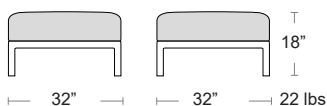

Pouf/Ottoman

LIST: $960 EA.

SELL: $625 EA.