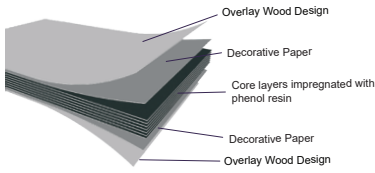

Compact HPL

½" Thick High pressure laminate top • =Slightly textured to reduce sliding • UV protected • Pre-drilled stainless steel inserts for easy attachment to Bum bases

Refer to Tabletop & Base Fit Guide, Page 113