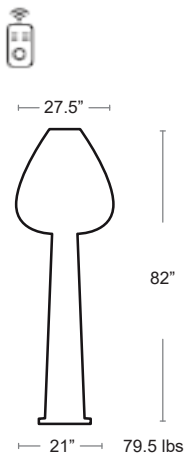

Lady Mary
LIST: $7100 EA.
SELL: $4615 EA.