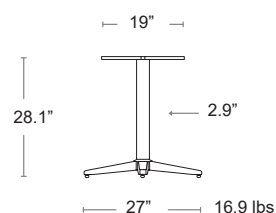

Scudo Tilt Double

Cast Aluminum • E-Plated Powder Coat finish
• Specially Treated for High Salinity Environments

LIST: $440 EA.   SELL: $285 EA.

SPECIAL ORDER