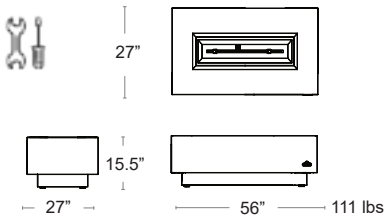

NEXUS.56 SET

Nexus Flame Table 72"

LIST: $5250 EA.   SELL: $3400 EA.