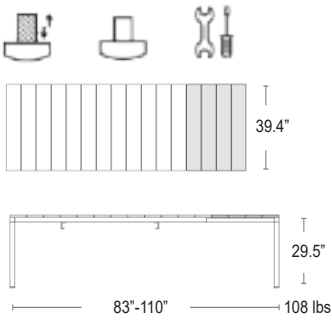

NARDI
YOUR OUTDOOR LIVING
MADE IN ITALY

Rio 210 Resin Extendable

Aluminum frame & legs · E-plated Powder Coat finish · Resin tabletop · UV Protected · Removeable leaf nests under table · Seats 8-10

LIST: $1720 EA.   **SELL: $1120 EA.**

BIANCO
48253.00

ANTRACITE
48252.02

TORTORA
48259.10