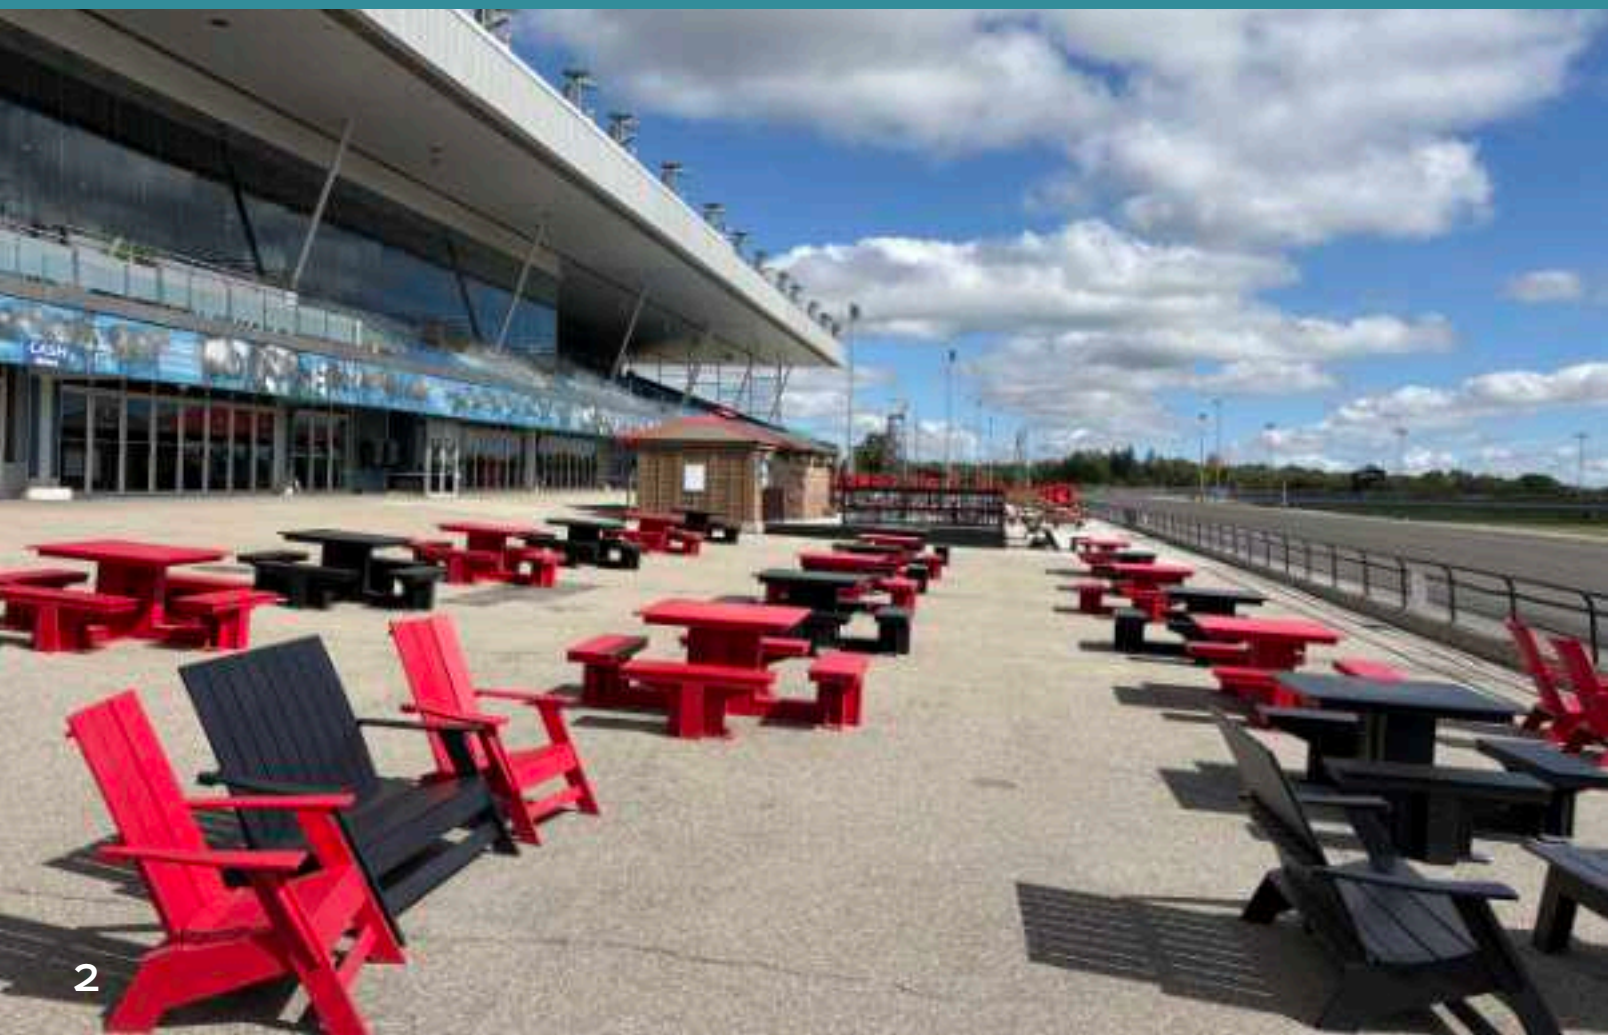

**COMMERCIAL FURNITURE
USA
OUTDOOR + INDOOR**

**QUICKSHIP
2026**

WWW.BUMOUTDOOR.COM

**NORTH
AMERICA'S
LARGEST
SUPPLIER OF
COMMERCIAL
PATIO FURNITURE
FOR:**

RESTAURANTS

HOTELS

CONDO TERRACES

GOLF COURSES