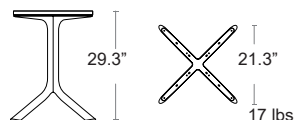

Clip

Tubular resin & fiberglass legs • UV Protected

LIST: $190 EA.   SELL: **$125 EA.**