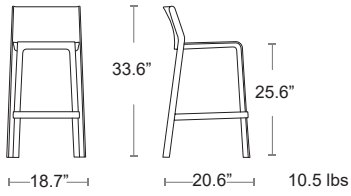

Trill Counter

Uniformly colored polypropylene & fiberglass • UV Protected

LIST: $210 EA

SELL: **$140 EA**