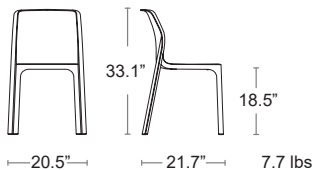

TERRA
40206.44

regeneration 

NARDI
YOUR OUTDOOR LIVING
MADE IN ITALY

Bit

Uniformly colored polypropylene & fiberglass • UV Protected
See cushions, Page 52

LIST: \$170 EA. SELL: \$110 EA.

BIANCO
40328.00

ANTRACITE
40328.02