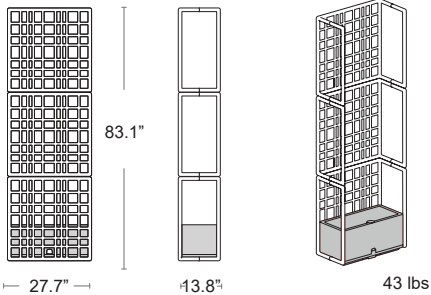

Sipario 3

40395 + COLOR

LIST: $590 EA.

SELL: $385 EA.