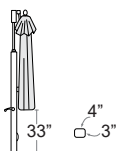

8' x 12' Rectangle

CL-8X12RECT-STINGRAY

LIST: $13000 EA.

SELL: $8450 EA.