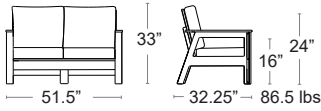

Club Chair

LIST: $1220 EA.
AMALFI-CLUB-FR

SELL: **$795 EA.**