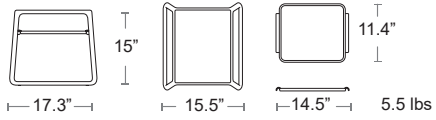

Pop

Uniformly colored fiberglass & polypropylene • UV Protected • Recyclable •
Removeable shelf included

LIST: $120 EA.   SELL: $78 EA.