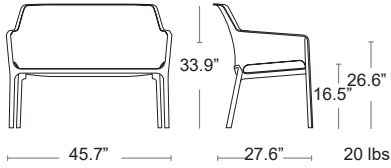

TABACCO
40044.53

Net Bench

Uniformly colored polypropylene & fiberglass • UV Protected
See cushions Page 142

LIST: \$400 EA. SELL: **\$260 EA.**

BIANCO
40338.00

ANTRACITE
40338.02

SALICE
40338.04

TORTORA
40338.10