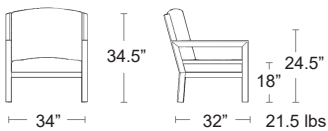

Club Chair

LIST: $1180 EA.   **SELL: $770 EA.**

CITYVIEW-583

LOUNGE SEATING