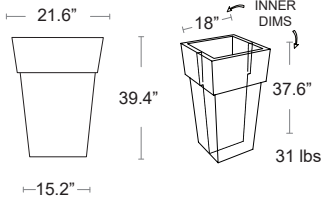

Torre

Rotational molded • Double walled • UV protected • Recyclable • Durable

LIST: $780 EA.   SELL: $505 EA.