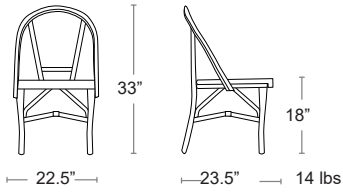

SALICE
40328.04

TORTORA
40328.10

SENAPE
40328.56

CORALLO
40328.75

Parisian

Welded Aluminum frame • Wood-look finish • All-Weather wicker seat & back

LIST: \$230 EA. **SELL: \$150 EA.**

SEAT & BACK - BLACK & WHITE
FRAME - TEAK
AC3501N01RAT