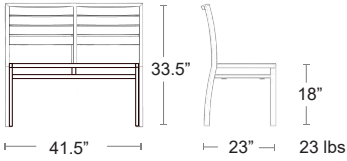

Marco Polywood Bench

Square tubular aluminum frame • E-Plated Powder Coat finish
• Polywood Seat & Back

LIST: $550 EA.   **SELL: $360 EA.**

Connecting hardware included with orders of 2 or more