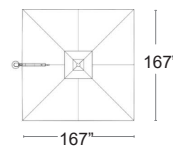

14' Square

CL-14.0SQ-STINGRAY

LIST: $19000 EA.

SELL: $12350 EA.