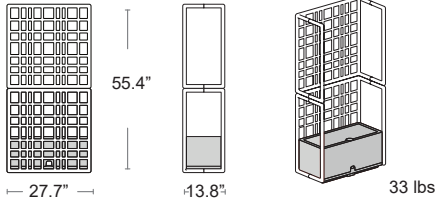

Sipario Self Watering Planter System

Modular partition with self watering plant system • Polypropylene resins • UV Protected • Award Winning

Sipario 2

40394 + COLOR

LIST: $430 EA.

SELL: $280 EA.