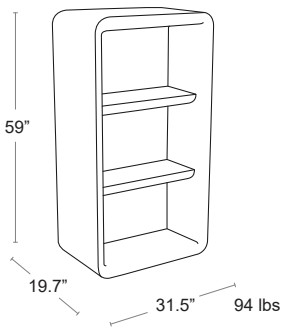

BLACK
6289-87