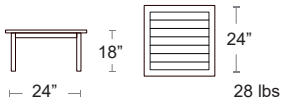

LIST: \$700 EA.

SELL: \$455 EA.

Side Table

TEAK.SIDE

LIST: \$730 EA.

SELL: \$475 EA.

Teak will develop a warm grey patina over time or it can be oiled annually to maintain the look of new wood.

Coffee Table