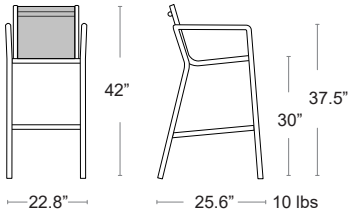

FAUX WOOD GREY
FRAME - EBONY
ISLAND-B-BLK-FWG

FAUX WOOD TEAK
FRAME - SAND
ISLAND-B-SND-FWT

Island Sling

Batyline seat & back • Aluminum powder coated frame

LIST: \$370 EA.

SELL: \$240 EA.

EBONY BATYLINE SLING
FRAME - BLACK
ISLAND-B-BLK-EBO