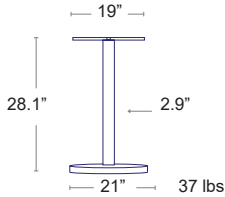

Lunar

Steel · E-plated Powder Coat finish · Award-winning self-stabilizing mechanical system

LIST: $350 EA.   SELL: $230 EA.

BLACK
LNST21BKB-BLACK -BH

Terrace Tilt

Steel · E-plated Powder Coat finish · Award-winning self-stabilizing mechanical system

LIST: $450 EA.   SELL: $295 EA.

BLACK
TCAL27BKB-BLACK -BH

Scudo Tilt Double

Cast Aluminum · E-Plated Powder Coat finish
• Specially Treated for High Salinity Environments

LIST: $530 EA.   SELL: $345 EA.

ANTRACITE
54452

BIANCO
54453

SPECIAL ORDER

TORTORA
54459