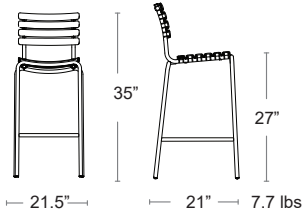

BLACK
22309-2024

BAR STOOLS

TABLES: DINING HEIGHT

Spritz

Solid resin & fiberglass top with center column & three spokes • UV Protected

MRSP: \$200 EA. **SELL: \$130 EA.**

TABLES: DINING HEIGHT

LOUNGE