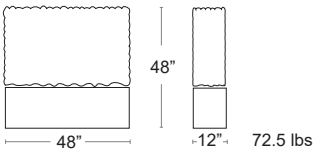

Hedge Planter Set

E-Coated Steel frame planter • Artificial foliage • UV Protected • Durable • Reusable

Hedge Planter Set 4'

LIST: $1250 EA.
SELL: $815 EA.

HEDGE 4'

Hedge Planter Set 6'

LIST: $1760 EA.
SELL: $1145 EA.

Wheels

LIST: $50 EA.
SELL: $35 EA.