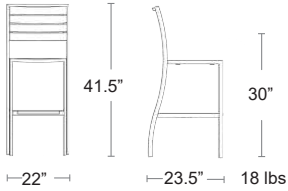

LIST: \$320 EA. SELL: \$210 EA.

Marco Polywood - Armless

Square tubular aluminum frame • E-Plated Powder Coat finish
• Polywood Seat & Back

LIST: \$320 EA. SELL: \$210 EA.

Marco Wicker - Arm

Square tubular aluminum frame • E-Plated Powder Coat finish
• Viro Wicker Seat & Back • Polywood armrests