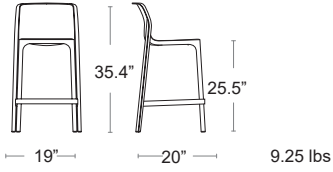

CORALLO
40355.75

NARDI
YOUR OUTDOOR LIVING
MADE IN ITALY

Net Counter

Uniformly colored polypropylene & fiberglass • UV Protected

LIST: \$220 EA

SELL: **\$145 EA**

BIANCO
40356.00

ANTRACITE
40356.02