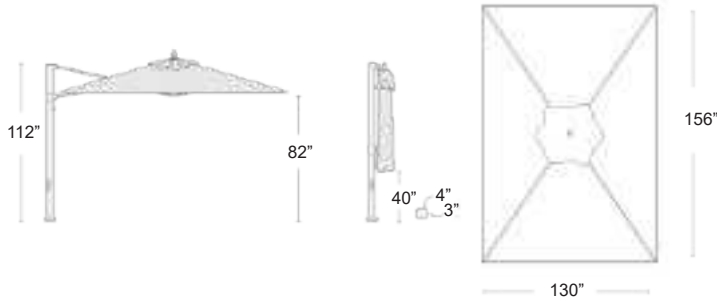

Oasis - V4 Cantilever 10' x 13' Rectangle

Recasens Recacril 9 oz Marine Grade Solution Dyed Acrylic Fabric •
Upgraded Aluminum Hub • New Frame Design with Heavier Ribs •
Stainless steel hardware • Crank lift • Infinity tilt with 360 degree rotation
• Universal Tilt Knob & Stop Pin • Wind stabilizer kit included • Protective
Cover Included with Purchase

LIST: $8070 EA.   **SELL: $5245 EA.**

FRAME
MATTE ALUMINUM

DARK GREY
V4-898ECU-10X13-DK.GREY

LAGOON
V4-898ECU-10X13-LAGOON

VERMILLION RED
V4-898ECU-10X13-RED

SEASHELL WHITE
V4-898ECU-10X13-WHITE

SHADE