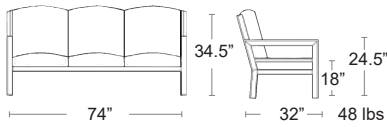

Sofa

LIST: $2600 EA.   SELL: **$1690 EA.**

CITYVIEW-581

Love Seat

LIST: $1800 EA.   SELL: **$1170 EA.**