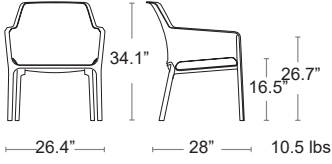

NARDI
YOUR OUTDOOR LIVING
MADE IN ITALY

Net Relax

Uniformly colored polypropylene & fiberglass • UV Protected
See cushions Page 142

LIST: $230 EA.   SELL: $150 EA.

BIANCO
40327.00

ANTRACITE
40327.02

SALICE
40327.04

TORTORA
40327.10

SENAPE
40327.56

CORALLO
40327.75