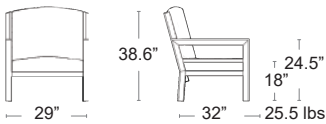

CITYVIEW-511