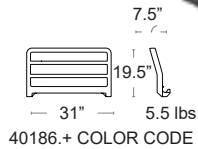

Curved Arm/Back

LIST: $120 EA.
SELL: $80 EA.