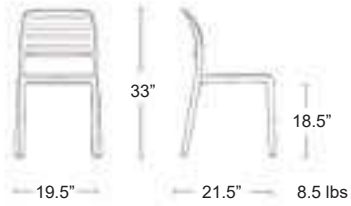

NARDI
YOUR OUTDOOR LIVING
MADE IN ITALY

Costa

Uniformly colored polypropylene & fiberglass • UV Protected
See cushions, Page 52

LIST: $150 EA.   SELL: $95 EA.