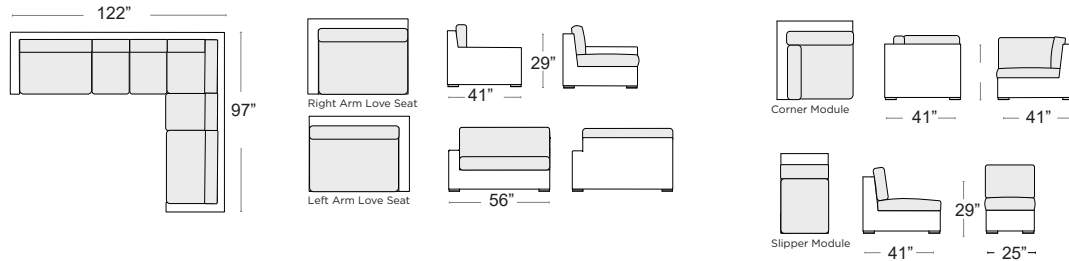

LIST: \$6500 EA. SELL: \$4230 EA.

LOUNGE SEATING

CUSHIONS - BLISS SAND
FRAME - FULL ROUND RESIN WICKER DRIFTWOOD
BRONTE SET-DRIFTWOOD
+ BRONTE CUSH SET BLISS SA

WIDE RANGE OF FABRIC CHOICES AT NO ADDITIONAL COST · 3-4 WEEK LEAD TIME