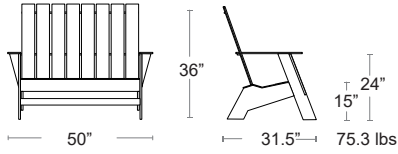

Lakeshore Loveseat

High density polyethylene (HDPE) • Textured finish • Durable • UV protected

LIST: \$1270 EA. **SELL: \$825 EA.**

BSMAB-BLACK

BSMAB-WHITE

BSMAB-GREY

BSMAB-RED

SPECIAL ORDER