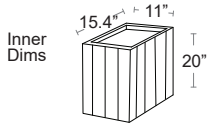

Fence

Rotational molded • Single walled • UV protected • Recyclable • Durable