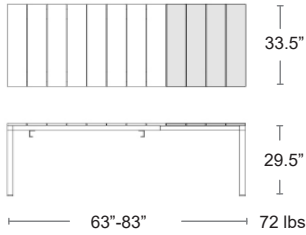

LIST: \$1110 EA.

SELL: \$725 EA.

ANTRACITE

TORTORA

TABACCO

CORDA

Rio 140 Resin Extendable Table

Aluminum frame & legs · E-plated Powder Coat finish · Resin tabletop · UV Protected · Removeable leaf nests under table · Seats 6-8