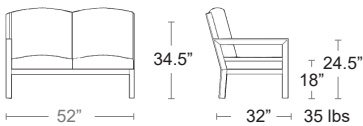

CITYVIEW-02L