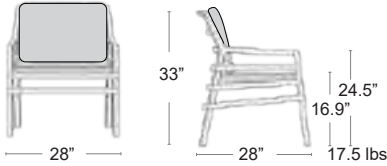

Aria Armchair With Cushions

Uniformly colored polypropylene & fiberglass • UV Protected

SEAT & BACK CUSHIONS INCLUDED

CHOOSE A FRAME COLOR & A CUSHION FABRIC FROM THE IN STOCK SELECTIONS PAGE 28