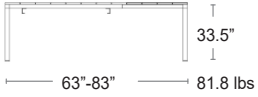

LIST: \$1910 EA.

SELL: \$1240 EA.

BIANCO
49153.00

ANTRACITE
49152.02

TORTORA
49159.10

NARDI
YOUR OUTDOOR LIVING
MADE IN ITALY

Rio 140 Aluminum Extendable

Aluminum frame & legs • Aluminum tabletop • E-plated Powder Coat finish •
UV Protected • Removeable leaf nests under table • Seats 6-8