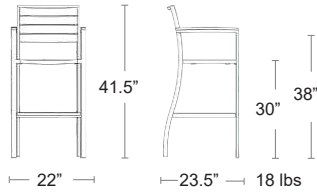

Marco Polywood - Arm

Square tubular aluminum frame • E-Plated Powder Coat finish
• Polywood Seat, Back & Armrests

LIST: $370 EA.   SELL: $240 EA.

SEAT & BACK - TEAK POLYWOOD
FRAME - ANTRACITE
516B-PW-TA