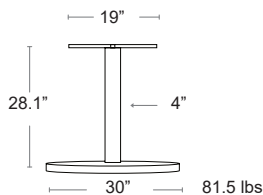

Lunar 30 Large

LNST30BK-BLACK -DH

LIST: $630 EA.

SELL: $410 EA.

BLACK