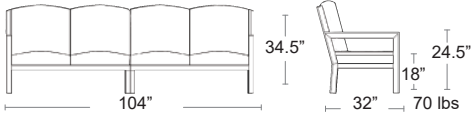

sunbelievable

Long Sofa

LIST: $3400 EA.

SELL: $2210 EA.

CITYVIEW-02R+02L

Right or Left

LIST: $1700 EA.

SELL: $1105 EA.