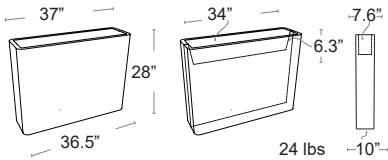

Vaso Rettangolare

Rotational molded • Double walled • UV protected • Recyclable • Durable

LIST: $640 EA.

SELL: **$415 EA.**