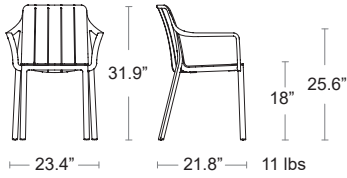

NARDI
YOUR OUTDOOR LIVING
MADE IN ITALY

Tiberina

Uniformly colored polypropylene & fiberglass • UV Protected
See cushions Page 28

LIST: \$190 EA.

SELL: **\$125 EA.**

ANTRACITE
40205.02

TORTORA
40205.10

CORDA
40205.24