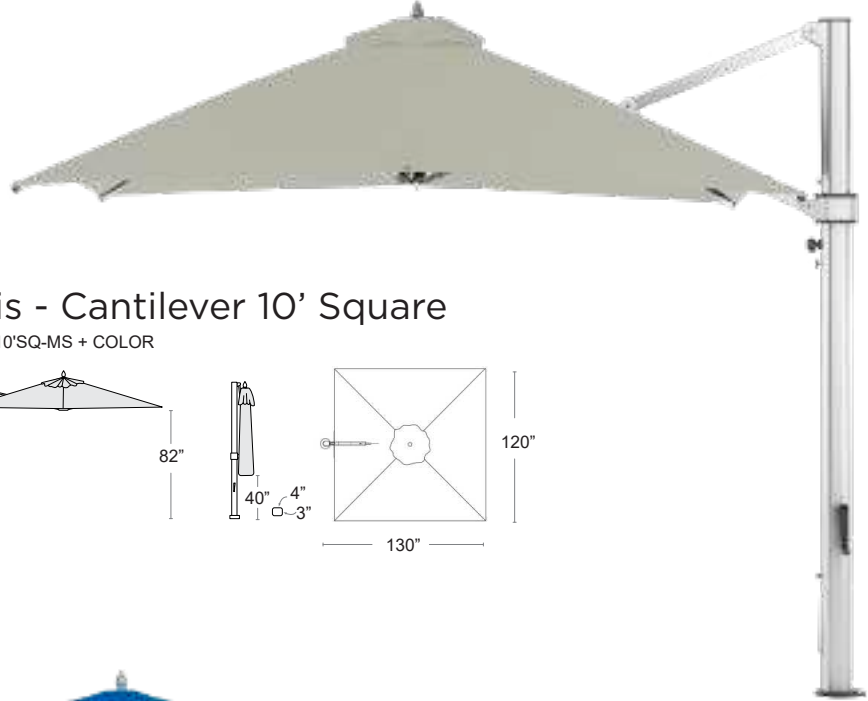

MADE IN CHINA

Oasis - Cantilever 10' Square & 13' Octagon

Recasens Recacril 9 oz Marine Grade Solution Dyed Acrylic Fabric • Extruded aluminum mast & frame • Stainless steel hardware • Crank lift • Infinity tilt with 360 degree rotation • Protective Cover Included • Wind stabilizer kit included

LIST: $5250 EA.   SELL: **$3415 EA.**

Oasis - Cantilever 10' Square

883ECU-10'SQ-MS + COLOR