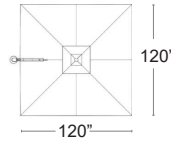

10' Square

CL-10.0SQ-STINGRAY

LIST: $13000 EA.

SELL: $8450 EA.