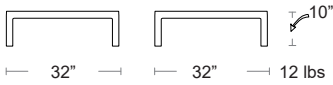

Coffee Table

40178.+ COLOR CODE