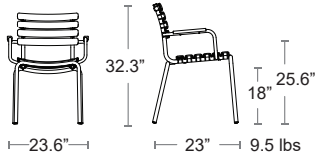

HOUE

MADE IN DENMARK

RECLIPS

Resin slats made from 97% recycled polypropylene • UV protected • Round tubular aluminum frame • E-Plated Powder Coat finish

LIST: $450 EA.   **SELL: $295 EA.**

- SKY BLUE
  22302-14
- BLACK
  22302-24
- DARK GREY
  22302-26
- OLIVE GREEN
  22302-27