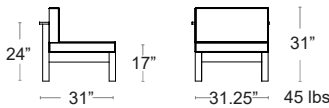

Armless

LIST: \$1070 EA. **SELL: \$695 EA.**

AMALFI-ARMLESS-FR

Corner

LIST: \$1440 EA. **SELL: \$935 EA.**

AMALFI-CORNER-FR

CUSHIONS - SUNBRELLA CAST CHARCOAL 40483-001
FRAME - CHARCOAL

WIDE RANGE OF FABRIC CHOICES AT NO ADDITIONAL COST · 3-4 WEEK LEAD TIME