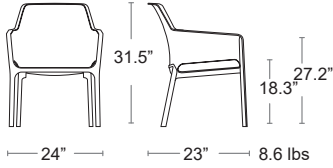

Net

Uniformly colored polypropylene & fiberglass • UV Protected
See cushions Page 28

LIST: $200 EA.   SELL: $130 EA.