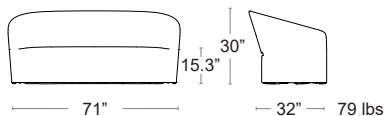

Pine Beach Sofa

PINEBEA/SO-ANT

LIST: $2980 EA.

SELL: $1940 EA.