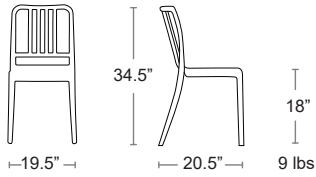

LIST: \$120 EA. **SELL: \$80 EA.**

-  **BASALTO**
40357.25
-  **CACTUS**
40357.27
-  **GESSO**
40357.29
-  **TERRA**
40357.44

PAPATYA

MADE IN TURKEY

Varia

Uniformly colored polypropylene & fiberglass • UV Protected
See cushions, Page 52