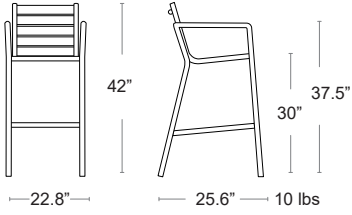

SEAT & BACK - GREY POLYWOOD
FRAME - SILVER
516B-PW-GS

SEAT & BACK - TEAK POLYWOOD
FRAME - SILVER
516B-PW-TS

Island Faux Wood

Faux Wood seat & back • Aluminum powder coated frame

LIST: \$340 EA. SELL: \$220 EA.