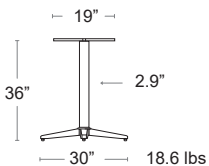

Trail 27 Counter

Self Leveling Counter

TRST27BKC-BLACK -CH

LIST: $290 EA.

SELL: $190 EA.