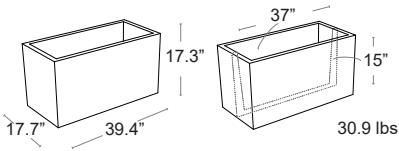

ANTRACITE
310DEEP-ANT