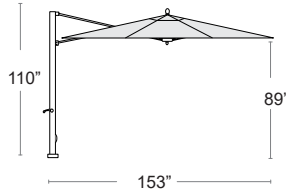

12' Square

CL-12.0SQ-STINGRAY

LIST: $16000 EA.

SELL: $10400 EA.