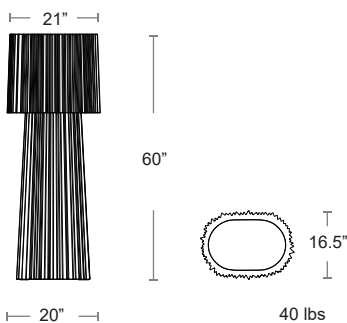

SERRALUNGA
MADE IN ITALY

Floor Lamps

Odette

Solution dyed rotational molded shade • UV protected • Durable • Recyclable • Lacquered steel frame

LIST: $2360 EA.   SELL: $1535 EA.

SERRALUNGA
MADE IN ITALY

Bonheur

White matte polymer shade • Durable wide polyethylene base

LIST: $2570 EA.   SELL: $1670 EA.

SERRALUNGA
MADE IN ITALY

Ruffle

LLDPE (linear low-density polyethylene) • Rotational molded • UV Protected • Durable • Recyclable • Wireless LED system • Remote included

LIST: $5200 EA.   SELL: $3380 EA.

WHITE