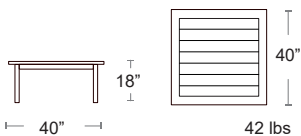

Coffee Table

TEAK.COFFEE

LIST: $1070 EA.

SELL: $695 EA.

TEAK