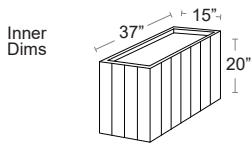

Fence

Rotational molded • Single walled • UV protected • Recyclable • Durable