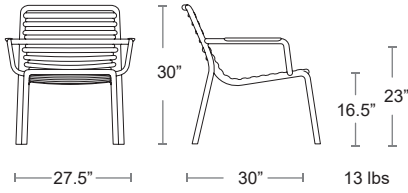

Doga Relax

Uniformly colored polypropylene & fiberglass • UV Protected
See cushions Page 142

LIST: $260 EA.   SELL: $170 EA.

- BIANCO
  40256.00
- ANTRACITE
  40256.02
- CAPPUCINO
  40256.14
- MENTA
  40256.15
- AGAVE
  40256.16
- PERA
  40256.18
- MARSALA
  40256.21
- TABACCO
  40256.53