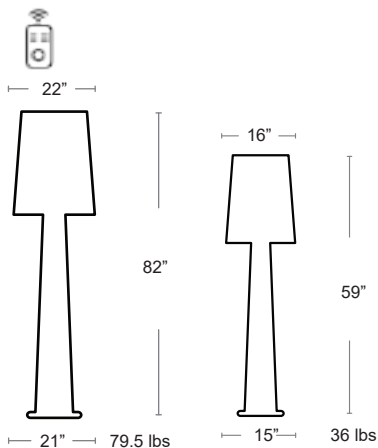

LIST: \$5200 EA. SELL: \$3380 EA.

RUFFLE-P/LD

WHITE

Floor Lamps

Rotational molded • Lacquered surface specially engraved
• UV Protected • Remote included

Lady Jane
LIST: \$7080 EA.
SELL: \$4600 EA.

Miss Jane