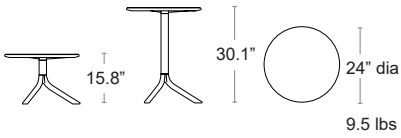

BLACK
22309-2024

BAR STOOLS

TABLES: DINING HEIGHT

Spritz

Solid resin & fiberglass top with center column & three spokes • UV Protected

MRSP: \$200 EA. **SELL: \$130 EA.**

TABLES: DINING HEIGHT

LOUNGE