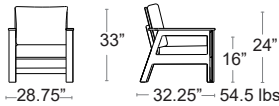

WIDE RANGE OF FABRIC CHOICES AT NO ADDITIONAL COST · 3-4 WEEK LEAD TIME