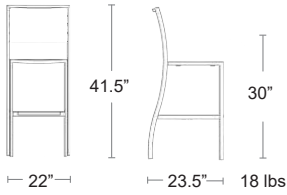

Marco Sling - Armless

Square tubular aluminum frame • E-Plated Powder Coat finish
• Batyline Seat & Back

LIST: $320 EA.   SELL: $210 EA.