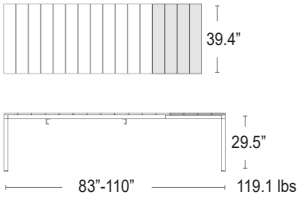

ANTRACITE
49652.02

TORTORA
49659.10

CORDA
49669.24

TERRA
49668.44

NARDI
YOUR OUTDOOR LIVING
MADE IN ITALY

Rio 210 Aluminum Extendable

Aluminum frame & legs • Aluminum tabletop • E-plated Powder Coat finish • UV Protected • Removeable leaf nests under table • Seats 8-10