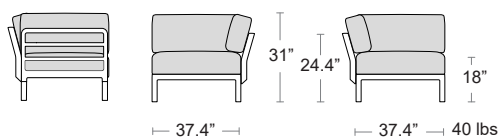

Maximo Modular Deep Seating Collection

Uniformly colored fiberglass & polypropylene • UV Protected • Recyclable
The Nardi Regeneration industrial program is creating a line of outdoor furniture specifically dedicated to regenerated plastic products, made of post-industrial & post-consumer polypropylene, which can in turn be recycled
Create your own unique sectional set.

Corner Module

LIST: $1760 EA.

SELL: $1145 EA.

40184.+ FRAME & FABRIC
COLOR CODES