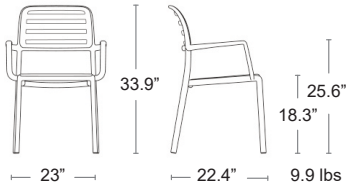

NARDI
YOUR OUTDOOR LIVING
MADE IN ITALY

Costa

Uniformly colored polypropylene & fiberglass • UV Protected
See cushions Page 28

LIST: $170 EA.   SELL: $110 EA.