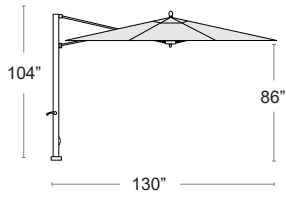

10' Square

CL-10.0SQ-STINGRAY

LIST: $13000 EA.

SELL: $8450 EA.