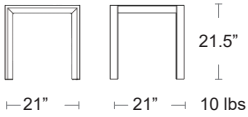

City View Collection

Welded Aluminum frame • E-Plated Powder Coat finish

Side Table

CITYVIEW-20SQ

LIST: \$320 EA.

SELL: \$210 EA.

Coffee Table

CITYVIEW-2442