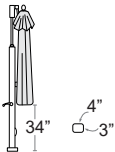

13' Square

CL-13.0SQ-STINGRAY

LIST: $18000 EA.

SELL: $11700 EA.