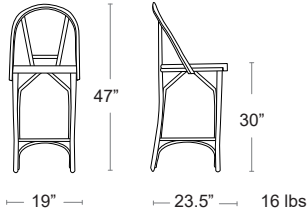

ASH BATYLINE SLING
FRAME - SAND
ISLAND-B-SND-ASH

Parisian

Welded Aluminum frame • Wood-look finish • All-Weather wicker seat & back

LIST: \$390 EA. SELL: **\$255 EA.**

SEAT & BACK - BLACK & WHITE
FRAME - TEAK
AC3531N17RAT