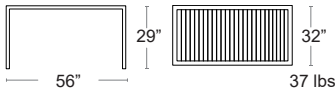

Cube 140

47752.02

LIST: $630 EA.

SELL: $410 EA.