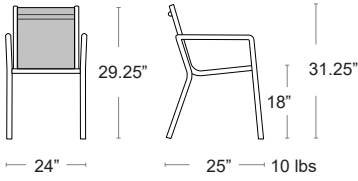

FAUX WOOD GREY
FRAME - BLACK
ISLAND-A-BLK-FWG

FAUX WOOD TEAK
FRAME - SAND
ISLAND-A-SND-FWT

Island Sling

Batyline seat & back • Aluminum powder coated frame

LIST: \$370 EA. SELL: \$240 EA.

EBONY BATYLINE SLING
FRAME - BLACK
ISLAND-A-BLK-EBO