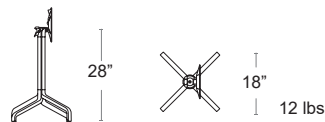

Flute Tilt

Cast Aluminum • E-Plated Powder Coat finish
• Specially Treated for High Salinity Environments

LIST: $280 EA.   SELL: $185 EA.

SPECIAL ORDER

Ibisco Tilt

Cast Aluminum • E-Plated Powder Coat finish
• Specially Treated for High Salinity Environments

LIST: $300 EA.   SELL: $195 EA.

SPECIAL ORDER

Frasca Collection

Cast Aluminum • E-Plated Powder Coat finish
• Specially Treated for High Salinity Environments

Mini Tilt

532 + COLOR CODE

LIST: $310 EA.   SELL: $200 EA.

Maxi

536 + COLOR CODE

LIST: $430 EA.   SELL: $280 EA.

SPECIAL ORDER