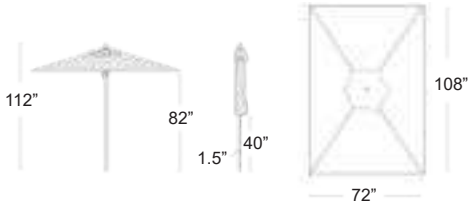

Oasis 6' x 9' Rectangle

Recasens Recacril 9 oz Marine Grade Solution Dyed Acrylic Fabric • Single wind vent • Brushed aluminum frame • 2 piece center pole • Stainless steel hardware • Manual lift with pin

LIST: $940 EA.   SELL: $610 EA.

DARK GREY
OASIS-6'x9'-DARK.GREY

VERMILION
OASIS-6'x9'-RED

SEASHELL
OASIS-6'x9'-WHITE