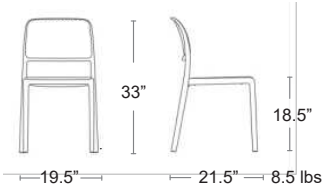

NARDI
YOUR OUTDOOR LIVING
MADE IN ITALY

Riva

Uniformly colored polypropylene & fiberglass • UV Protected
See cushions, Page 52

LIST: $150 EA.   SELL: $95 EA.