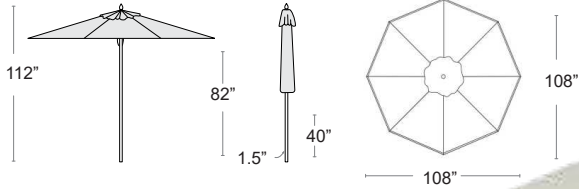

Oasis 9' Octagon

Recasens Recacril 9 oz Marine Grade Solution Dyed Acrylic Fabric • Single wind vent • Brushed aluminum frame • 2 piece center pole • Stainless steel hardware • Manual lift with pin

LIST: $700 EA.   SELL: $455 EA.

FRAME
BRUSHED ALUMINUM

DENIM BLUE
OASIS-9'OCT-BLUE

DARK GREY
OASIS-9'OCT-DARK.GREY

VERMILION
OASIS-9'OCT-RED

TITANIUM
OASIS-9'OCT-TITAN.GREY

SEASHELL
OASIS-9'OCT-WHITE

SPECIAL ORDER

CUSTOM COLOR FABRIC

OASIS-9'OCT-FRAME + COLOR CODE

info@bumoutdoor.ca for options

LIST: $1250 EA.   SELL: $815 EA.