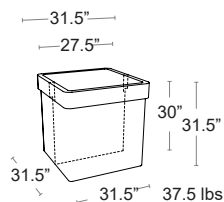

Neoclassic

Rotational molded • Single walled • UV protected • Recyclable • Durable

Neoclassic Cassetta

LIST: \$500 EA.
SELL: \$325 EA.

NEOCLASSIC-710-ANT

Neoclassic Quadro

LIST: \$1160 EA.
SELL: \$755 EA.

NEOCLASSIC-788-ANT