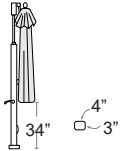

12' Square

CL-12.0SQ-STINGRAY

LIST: $16000 EA.

SELL: $10400 EA.