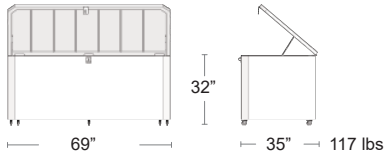

SELL: \$1105 EA.

Skyline Cushion Box

All-Weather polyethylene wicker double fish bone weave • Hand woven • Fully welded aluminum frame • E-Plated Powder Coat finish

LIST: \$2160 EA.

SELL: **\$1400 EA.**

CUSHIONS SOLD SEPARATELY