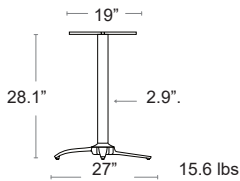

Terrace Tilt

Steel · E-plated Powder Coat finish · Award-winning self-stabilizing mechanical system

LIST: \$450 EA. SELL: \$295 EA.

BLACK
TCAL27BKB-BLACK -BH

Scudo Tilt Double

Cast Aluminum · E-Plated Powder Coat finish
• Specially Treated for High Salinity Environments