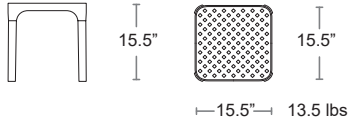

Net 40

Uniformly colored fiberglass & polypropylene • UV Protected • Recyclable

LIST: $90 EA.   SELL: **$60 EA.**