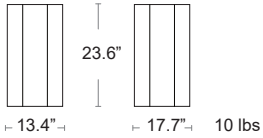

Fence

Rotational molded • Single walled • UV protected • Recyclable • Durable