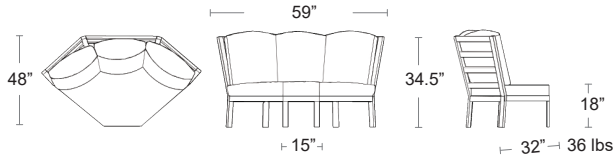

CITYVIEW-02L

CITYVIEW-02R

sunbelievable

City View Modular Collection

Corner

LIST: \$1800 EA.

SELL: \$1170 EA.

CITYVIEW-00C