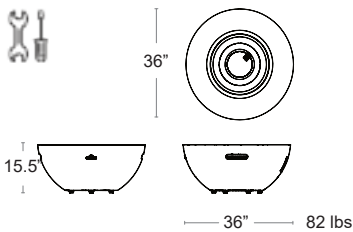

Nexus Flame Tables

Cast aluminum designed to look like concrete • 53,000 BTUs • Stainless steel burner with lava rock media • Cover included • Natural gas conversion kit sold separately

Natural Gas Conversion Kit

SOLD SEPARATELY FOR ALL MODELS

S85004

LIST: $310 EA.   SELL: $200 EA.

Nexus Flame Table 36"

LIST: $3080 EA.   SELL: $2000 EA.

NEXUS.36 SET

Nexus Flame Table 56"

LIST: $4055 EA.   SELL: $2635 EA.