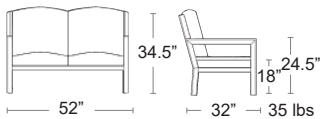

CITYVIEW-582