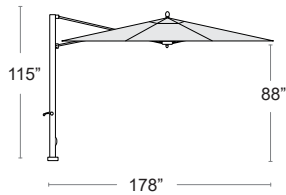

14' Square

CL-14.0SQ-STINGRAY

LIST: $19000 EA.

SELL: $12350 EA.