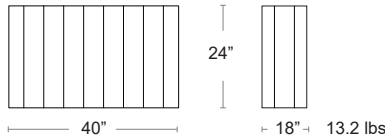

Fence

Rotational molded • Single walled • UV protected • Recyclable • Durable