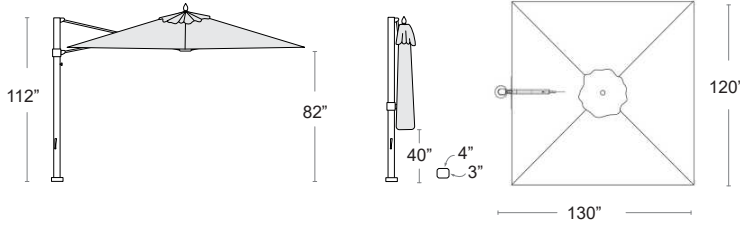

Oasis - V4 Cantilever 10' Square

Recasens Recacril 9 oz Marine Grade Solution Dyed Acrylic Fabric •
Upgraded Aluminum Hub • New Frame Design with Heavier Ribs •
Stainless steel hardware • Crank lift • Infinity tilt with 360 degree rotation
• Universal Tilt Knob & Stop Pin • Wind stabilizer kit included • Protective
Cover Included with Purchase

LIST: $7400 EA.   SELL: $4810 EA.

FRAME
MATTE ALUMINUM

DARK GREY
V4-883ECU-10'SQ-MS-DK.GREY

LAGOON
V4-883ECU-10'SQ-MS-LAGOON

VERMILLION RED
V4-883ECU-10'SQ-MS-RED

SEASHELL WHITE
V4-883ECU-10'SQ-MS-WHITE