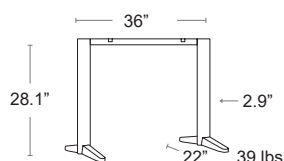

Trail Double

TTST22BK-BLACK -DH
LIST: \$390 EA.
SELL: \$255 EA.

DINING HEIGHT BASES

Lunar Collection

Steel · E-plated Powder Coat finish · Disc shaped base
 • Award-winning self-stabilizing mechanical system