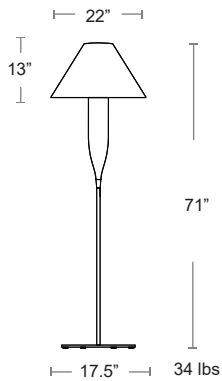

SERRALUNGA
MADE IN ITALY

Floor Lamps

Odette

Solution dyed rotational molded shade • UV protected • Durable • Recyclable • Lacquered steel frame

LIST: $2360 EA.   SELL: $1535 EA.

SERRALUNGA
MADE IN ITALY

Bonheur

White matte polymer shade • Durable wide polyethylene base

LIST: $2570 EA.   SELL: $1670 EA.

SERRALUNGA
MADE IN ITALY

Ruffle

LLDPE (linear low-density polyethylene) • Rotational molded • UV Protected • Durable • Recyclable • Wireless LED system • Remote included

LIST: $5200 EA.   SELL: $3380 EA.

WHITE