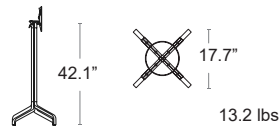

LIST: \$330 EA. SELL: \$215 EA.

ANTRACITE
54652

BIANCO
54653

TORTORA
54659

TABACCO
54667

Frasca Tilt

Cast Aluminum • E-Plated Powder Coat finish
 • Specially Treated for High Salinity Environments

LIST: \$350 EA. SELL: \$230 EA.