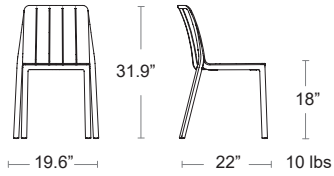

NARDI
YOUR OUTDOOR LIVING
MADE IN ITALY

Tiberina

Uniformly colored polypropylene & fiberglass • UV Protected
See cushions, Page 52

LIST: $170 EA.   SELL: $110 EA.

ANTRACITE
40206.02

TORTORA
40206.10

CORDA
40206.24

TERRA
40206.44

regeneration