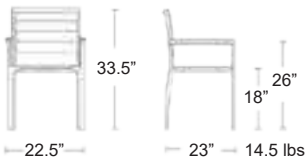

Marco Polywood

Square tubular aluminum frame • E-Plated Powder Coat finish • Polywood Seat, Back & Armrests

LIST: $270 EA.   SELL: $175 EA.

SEAT & BACK - TEAK POLYWOOD
FRAME - ANTRACITE
516A-PW-TA