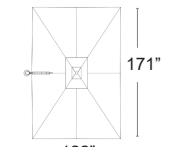

10' x 14' Rectangle

CL-10X14RECT-STINGRAY

LIST: $17000 EA.

SELL: $11050 EA.