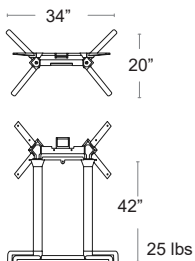

Terrace Tilt

Steel · E-plated Powder Coat finish · Award-winning self-stabilizing mechanical system

LIST: $450 EA.   SELL: $295 EA.

BLACK
TCAL27BKB-BLACK -BH