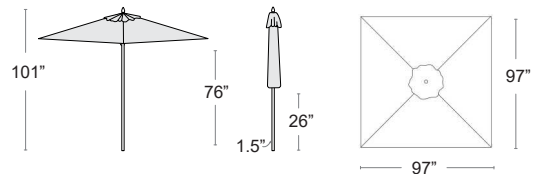

Bay Master 6.5' & 8' Square

Sunbrella Furniture Grade fabric • Single wind vent • Market cut canopy • Polished aluminum frame • Center pole & stem • Manual lift with easy grip handle • Replaceable parts

Bay Master 6.5'SQ

BM6.5SQ + COLOR

LIST: $1170 EA.

SELL: $760 EA.

Bay Master 8' SQ

BM8.0SQ + COLOR

LIST: $1550 EA.

SELL: $1000 EA.