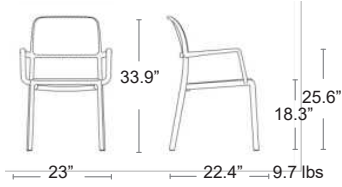

ARMCHAIRS

NARDI
YOUR OUTDOOR LIVING
MADE IN ITALY

Bora

Uniformly colored polypropylene & fiberglass • UV Protected
See cushions Page 28

LIST: \$170 EA. SELL: \$110 EA.

-  BIANCO
40242.00
-  ANTRACITE
40242.02
-  ROSSO
40242.07
-  TORTORA
40242.10
-  AGAVE
40242.16