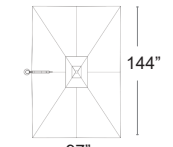

8' x 12' Rectangle

CL-8X12RECT-STINGRAY

LIST: $13000 EA.

SELL: $8450 EA.