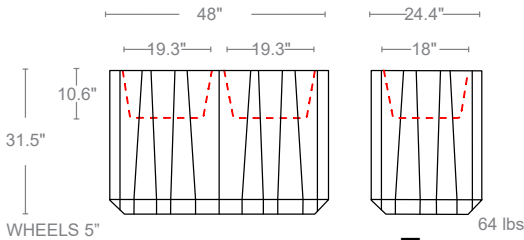

BLACK
6413-87

Frozen Catering Counter Neutral

2 White lights • Half top & Wheels

LIST: $3720 EA.   SELL: $2420 EA.