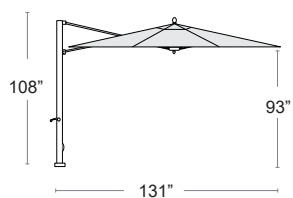

10' x 14' Rectangle

CL-10X14RECT-STINGRAY

LIST: $17000 EA.

SELL: $11050 EA.