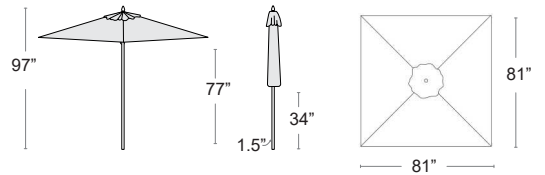

Bay Master 8' SQ

BM8.0SQ + COLOR

LIST: $1550 EA.

SELL: $1000 EA.