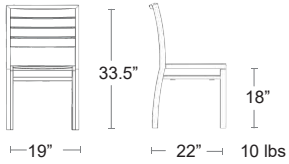

Marco Polywood

Square tubular aluminum frame • E-Plated Powder Coat finish
• Polywood Seat & Back

LIST: $270 EA.   SELL: $175 EA.

SEAT & BACK - TEAK POLYWOOD
FRAME - ANTRACITE
516S-PW-TA