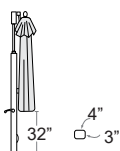

10' x 14' Rectangle

CL-10X14RECT-STINGRAY

LIST: $17000 EA.

SELL: $11050 EA.