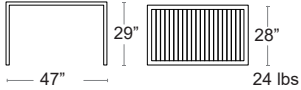

GESSO
.29

TERRA
.44

Cube Collection

Tubular legs in coated aluminum · DurelTOP in polypropylene tabletop · UV Protected

Cube Rectangle

Cube 120

47652.02

LIST: \$570 EA.