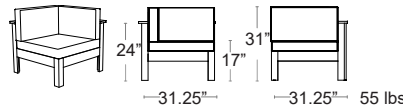

Armless

LIST: \$1070 EA. **SELL: \$695 EA.**

AMALFI-ARMLESS-FR

Corner

LIST: \$1440 EA. **SELL: \$935 EA.**

AMALFI-CORNER-FR

CUSHIONS - SUNBRELLA CAST CHARCOAL 40483-001
FRAME - CHARCOAL

WIDE RANGE OF FABRIC CHOICES AT NO ADDITIONAL COST · 3-4 WEEK LEAD TIME