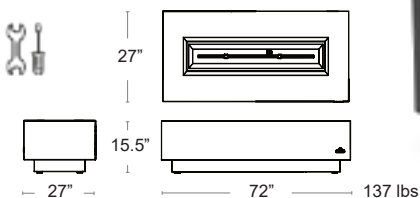

NEXUS.72 SET