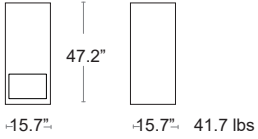

Lluna Planters

Rotational molded • Double walled • UV protected • Recyclable • Durable

Lluna Nova

LIST: $1200 EA.
SELL: $780 EA.