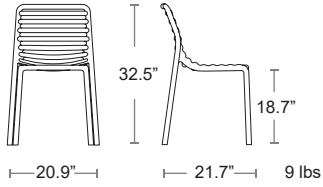

NARDI
YOUR OUTDOOR LIVING
MADE IN ITALY

Doga

Uniformly colored polypropylene & fiberglass • UV Protected
See cushions, Page 52

LIST: $170 EA.   SELL: $110 EA.

- BIANCO
  40255.00
- ANTRACITE
  40255.02
- CAPPUCINO
  40255.14
- MENTA
  40255.15
- AGAVE
  40255.16
- PERA
  40255.18
- MARSALA
  40255.21
- TABACCO
  40255.53