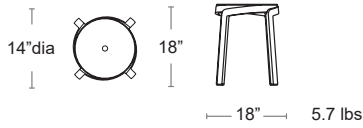

LIST: \$120 EA. **SELL: \$80 EA.**

-  **BASALTO**
40357.25
-  **CACTUS**
40357.27
-  **GESSO**
40357.29
-  **TERRA**
40357.44

PAPATYA

MADE IN TURKEY

Varia

Uniformly colored polypropylene & fiberglass • UV Protected
See cushions, Page 52