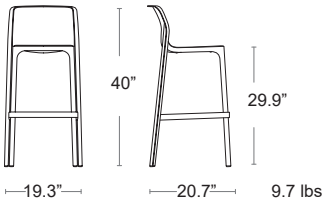

NARDI
YOUR OUTDOOR LIVING
MADE IN ITALY

Net

Uniformly colored polypropylene & fiberglass • UV Protected

LIST: $220 EA.   SELL: **$145 EA.**