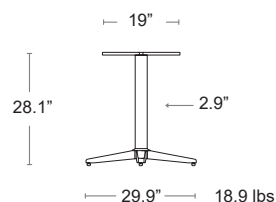

Trail 27

TRST27BK-BLACK-DH
LIST: $260 EA.
SELL: $170 EA.