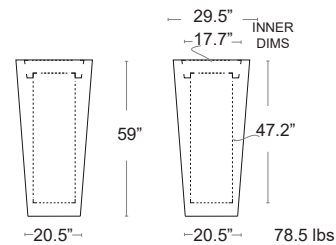

Kabin Extra

LIST: $2270 EA.
SELL: $1475 EA.