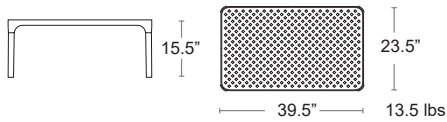

Net 100

Uniformly colored fiberglass & polypropylene • UV Protected • Recyclable

LIST: $210 EA.

SELL: **$135 EA.**