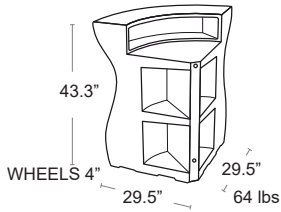

BLACK
6278-87