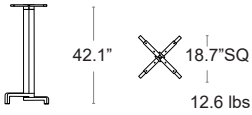

BLACK

Terrace 27 Tilt

Aluminum · E-plated Powder Coat finish · Award-winning self-stabilizing mechanical system

LIST: \$380 EA.

SELL: \$250 EA.

BLACK
TCAL27BK-BLACK -DH

BAR HEIGHT BASES

Fiore