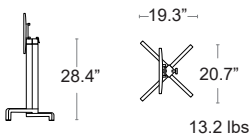

Flute Tilt

Cast Aluminum • E-Plated Powder Coat finish
• Specially Treated for High Salinity Environments

LIST: \$280 EA. SELL: \$185 EA.

ANTRACITE 55652 BIANCO 55653

SPECIAL ORDER

TORTORA 55659

Ibisco Tilt