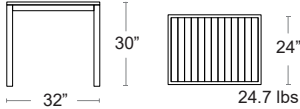

Marco Polywood Rectangle

Marco 24" x 32"

DT516-23Q + COLOR CODE

LIST: $450 EA.
SELL: $295 EA.