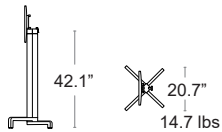

Fiore

Cast Aluminum • E-Plated Powder Coat finish
• Specially Treated for High Salinity Environments

LIST: $280 EA.   SELL: $185 EA.

Ibisco Tilt

Cast Aluminum • E-Plated Powder Coat finish
• Specially Treated for High Salinity Environments

LIST: $330 EA.   SELL: $215 EA.

Frasca Tilt

Cast Aluminum • E-Plated Powder Coat finish
• Specially Treated for High Salinity Environments

LIST: $350 EA.   SELL: $230 EA.