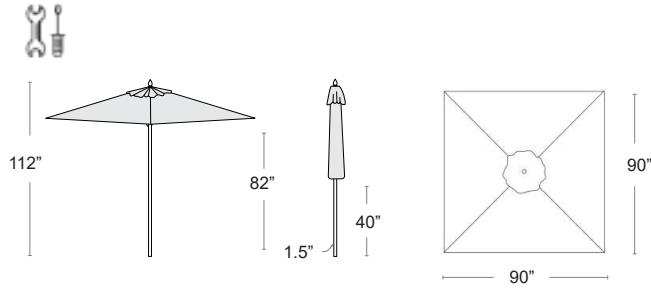

Oasis 7.5' Square

Recasens Recacril 9 oz Marine Grade Solution Dyed Acrylic Fabric • Single wind vent • Brushed aluminum frame • 2 piece center pole • Stainless steel hardware • Manual lift with pin

LIST: $830 EA.   SELL: $540 EA.

FRAME
BRUSHED ALUMINUM

DENIM BLUE
OASIS-7.5'SQ-BLUE

DARK GREY
OASIS-7.5'SQ-DARK.GREY

VERMILION
OASIS-7.5'SQ-RED

TITANIUM
OASIS-7.5'SQ-TITAN.GREY

SEASHELL
OASIS-7.5'SQ-WHITE