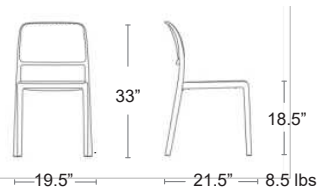

NARDI
YOUR OUTDOOR LIVING
MADE IN ITALY

Bora

Uniformly colored polypropylene & fiberglass • UV Protected
See cushions, Page 52

LIST: $150 EA.   SELL: $95 EA.

- BIANCO
  40243.00
- ANTRACITE
  40243.02
- ROSSO
  40243.07
- TORTORA
  40243.10
- AGAVE
  40243.16