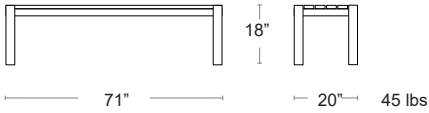

Jakarta Teak Collection

Solid natural Teak construction

Bench

TEAK-BENCH-6'

LIST: $1120 EA.

SELL: $730 EA.

Teak will develop a warm grey patina over time or it can be oiled annually to maintain the look of new wood.

Bench with Back

TEAK-BENCHwBACK-6'

LIST: $1700 EA.

SELL: $1105 EA.