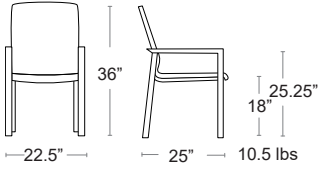

Sanibel

Welded Aluminum Frame • Quick Dry Foam seat & back •
Pfifer Sling • E-Plated Powder Coat finish

LIST: $390 EA.   SELL: $240 EA.

UPHOLSTERY - PFIFER SLING CHARCOAL
FRAME - ANTRACITE
SANIBEL-320