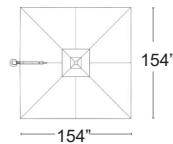

13' Square

CL-13.0SQ-STINGRAY

LIST: $18000 EA.

SELL: $11700 EA.