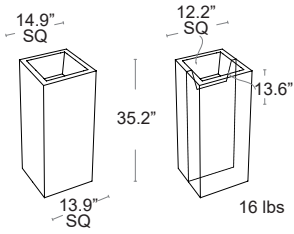

SERRALUNGA
MADE IN ITALY

Cubotti

Rotational molded • Double walled • UV protected • Recyclable • Durable

LIST: $580 EA.

SELL: **$375 EA.**