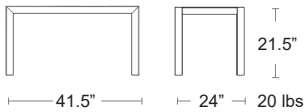

Coffee Table

CITYVIEW-2442

LIST: $560 EA.

SELL: $365 EA.