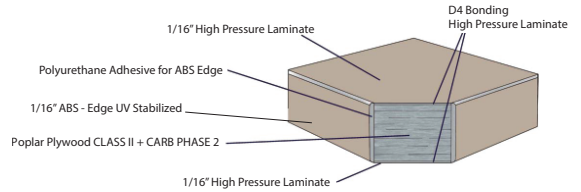

ATRIUM GREY	MARBLE CARRARA	MARBLE PIETRO	SILVER FABRIC	SIZE		WGT.	LIST	SELL
EXT-AG-48X32	EXT-CM-48X32	EXT-PM-48X32	EXT-SF-EX48X32	48"x32"		38 lbs	$810	$530
EXT-AG-24X32	EXT-CM-24X32	EXT-PM-24X32	EXT-SF-EX24X32	24"x32"		19 lbs	$470	$305
EXT-AG-30RD	EXT-CM-30RD	EXT-PM-30RD	EXT-SF-EX30RD	30"		20 lbs	$610	$395
EXT-AG-36SQ	EXT-CM-36SQ	EXT-PM-36SQ	EXT-SF-EX36SQ	36"		32 lbs	$660	$430
EXT-AG-32SQ	EXT-CM-32SQ	EXT-PM-32SQ	EXT-SF-EX32SQ	32"		25 lbs	$570	$370
EXT-AG-24SQ	EXT-CM-24SQ	EXT-PM-24SQ	EXT-SF-EX24SQ	24"		14 lbs	$330	$215