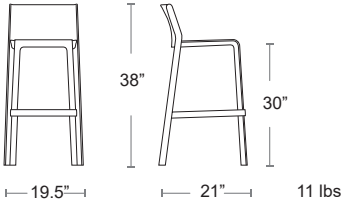

NARDI
YOUR OUTDOOR LIVING
MADE IN ITALY

Trill

Uniformly colored polypropylene & fiberglass • UV Protected

LIST: \$210 EA.

SELL: \$140 EA.

Trill Counter

Uniformly colored polypropylene & fiberglass • UV Protected