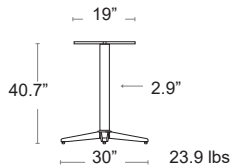

Trail 27

TRST27BKB-BLACK -BH

LIST: $290 EA.

SELL: $190 EA.