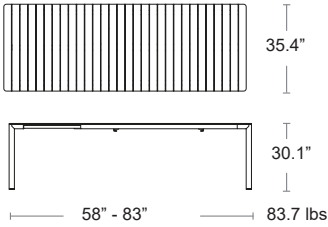

Tevere 147 Extendable

Uniformly colored recyclable fiberglass polypropylene resin table top • UV Protected • Coated Aluminum Frame • Seats 6-8

LIST: $1860 EA.   SELL: $1210 EA.

ANTRACITE
49452.02

TORTORA
49459.10

CORDA
49469.24

TERRA
49468.44