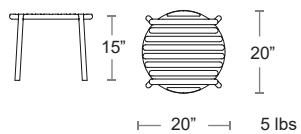

Doga

Uniformly colored fiberglass & polypropylene • UV Protected • Recyclable

LIST: $130 EA.   **SELL: $85 EA.**

BIANCO
40042.00