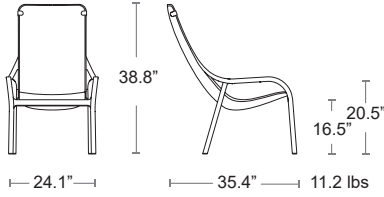

NARDI
YOUR OUTDOOR LIVING
MADE IN ITALY

Net Lounge

Uniformly colored polypropylene & fiberglass • UV Protected

LIST: $320 EA.   SELL: $210 EA.

BIANCO
40329.00