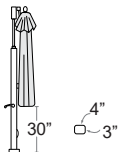

14' Square

CL-14.0SQ-STINGRAY

LIST: $19000 EA.

SELL: $12350 EA.