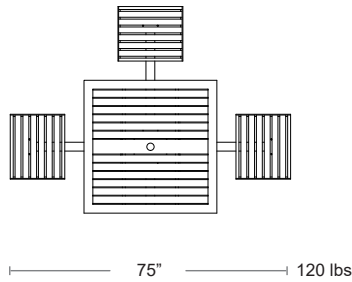

Marco Polywood Cluster ADA

- Round tubular steel frame • E-Plated Powder Coat finish
- Polywood & Aluminum Seats & Tabletop • Built-in 1.5" umbrella mount •
- MUST be bolted down • Hardware included

LIST: \$1900 EA. **SELL: \$1235 EA.**