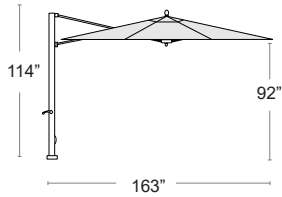

13' Square

CL-13.0SQ-STINGRAY

LIST: $18000 EA.

SELL: $11700 EA.