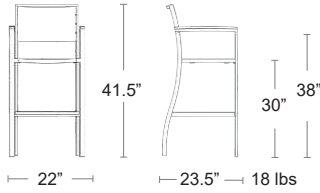

Marco Wicker - Arm

Square tubular aluminum frame • E-Plated Powder Coat finish
• Viro Wicker Seat & Back • Polywood armrests

LIST: $370 EA.   SELL: **$240 EA.**