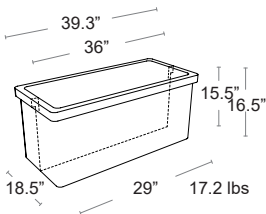

Neoclassic

Rotational molded • Single walled • UV protected • Recyclable • Durable

Neoclassic Cassetta

LIST: \$500 EA.
SELL: \$325 EA.

NEOCLASSIC-710-ANT

Neoclassic Quadro

LIST: \$1160 EA.
SELL: \$755 EA.

NEOCLASSIC-788-ANT