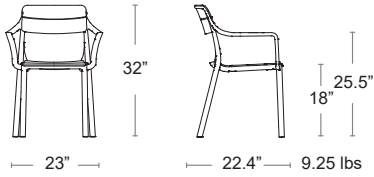

NARDI
YOUR OUTDOOR LIVING
MADE IN ITALY

Cassia

Uniformly colored polypropylene & fiberglass • UV Protected
See cushions Page 28

LIST: $190 EA.   SELL: $125 EA.

ANTRACITE
40220.02