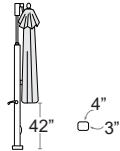

10' Square

CL-10.0SQ-STINGRAY

LIST: $13000 EA.

SELL: $8450 EA.