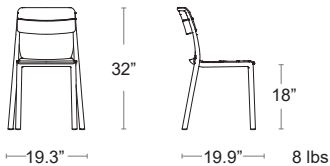

LIST: \$150 EA. SELL: \$95 EA.

NARDI
YOUR OUTDOOR LIVING
MADE IN ITALY

Cassia

Uniformly colored polypropylene & fiberglass • UV Protected
See cushions, Page 52

LIST: \$170 EA. **SELL: \$110 EA.**

ANTRACITE
40221.02