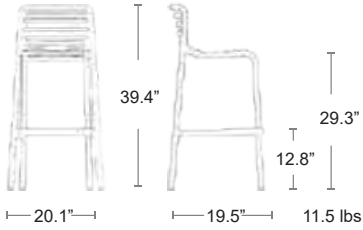

SENAPE
40353.56

TABACCO
40353.53

NARDI
YOUR OUTDOOR LIVING
MADE IN ITALY

Doga

Uniformly colored polypropylene & fiberglass • UV Protected

LIST: \$210 EA.

SELL: \$140 EA.

BIANCO
40348.00