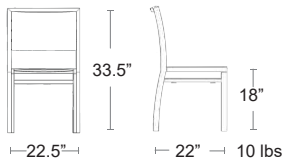

Marco Wicker

Square tubular aluminum frame • E-Plated Powder Coat finish
• Viro Wicker Seat & Back

LIST: $270 EA.   SELL: $175 EA.

SEAT & BACK - VIRO GRAPHITE
FRAME - SILVER
516S-SW-BS