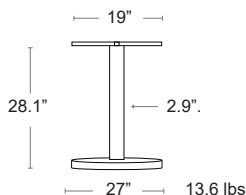

Trail Double

TTST22BK-BLACK -DH
LIST: \$390 EA.
SELL: \$255 EA.

DINING HEIGHT BASES

Lunar Collection

Steel · E-plated Powder Coat finish · Disc shaped base
 • Award-winning self-stabilizing mechanical system