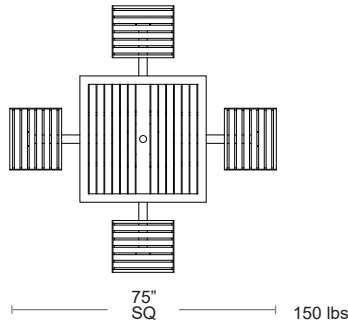

Marco Polywood Cluster 4 Seat

- Round tubular steel frame • E-Plated Powder Coat finish
- Polywood Seats & Tabletop • Built-in 1.5" umbrella mount •
- MUST be bolted down • Hardware included

LIST: $1970 EA.   **SELL: $1280 EA.**