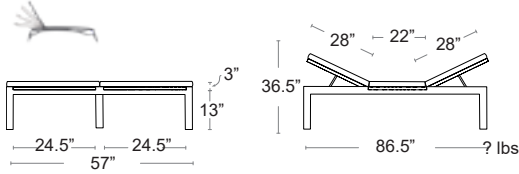

Bum Relax Double Sunlounger

E-Plated Powder Coat finish • Welded Aluminum frame • 1.5" Umbrella hole • Head & foot 4 position adjustable • Includes Sunbrella cushions • Zippered removable cover • Washable

LIST: $2800 EA.   **SELL: $1820 EA.**

UMBRELLA & BASE SOLD SEPARATLY

CUSHIONS - BLISS SMOKE
FRAME - BLACK
RELAX.DOUBLE.BK

CUSHIONS - BLISS SMOKE
FRAME - WHITE
RELAX.DOUBLE.WH

SUNLOUNGERS