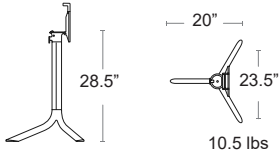

DINING HEIGHT BASES

Fiore

Cast Aluminum • E-Plated Powder Coat finish
• Specially Treated for High Salinity Environments

LIST: \$240 EA. SELL: **\$155 EA.**

**IF YOU DON'T SEE WHAT YOU WANT,
JUST ASK.**

**WE COLLABORATE
WITH FACTORIES WORLDWIDE
TO BRING YOUR VISION TO LIFE**