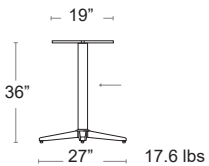

Trail Counter Collection