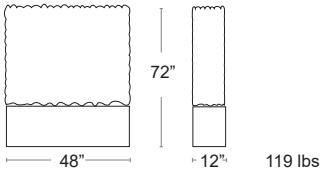

Hedge Planter Set

E-Coated Steel frame planter • Artificial foliage • UV Protected • Durable • Reusable

Hedge Planter Set 4'

LIST: $1250 EA.
SELL: $815 EA.