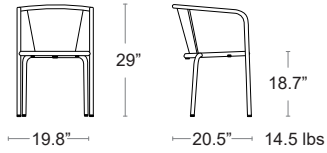

CUSHION - GREY
FRAME - BLACK
CAPRI.ARM

Adico #508

Tubular steel frame • Solid steel seat & back • E-Plated Powder Coat finish

LIST: \$390 EA. SELL: \$255 EA.

-  **YELLOW**
508-1002
-  **WHITE**
508-1310
-  **ORANGE**
508-2012
-  **RED**
508-3169
-  **GREEN**
508-6021
-  **BLUE**
508-6034
-  **BLACK**
508-9005