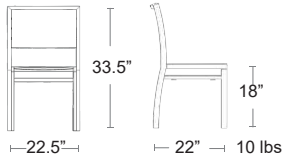

Marco Sling

Square tubular aluminum frame • E-Plated Powder Coat finish
• Batyline Seat & Back

LIST: \$270 EA. SELL: \$175 EA.

Marco Polywood

Square tubular aluminum frame • E-Plated Powder Coat finish
• Polywood Seat & Back