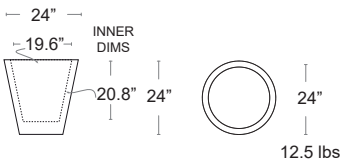

Newpot 50

NEWPOT50 + COLOR

LIST: $410 EA.
SELL: $265 EA.