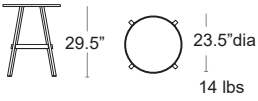

Combo

Regenerated uniformly colored fiberglass polypropylene resins • UV protected •
Matte finish • Recyclable resin

Combo 60

40030 + COLOR CODE