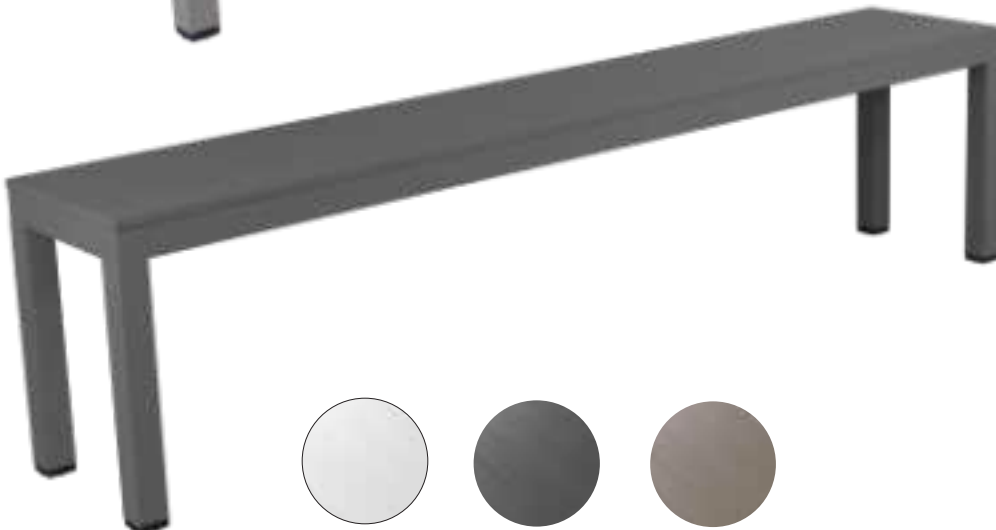

BLACK
786A-9005

Marco Polywood Bench

Square tubular aluminum frame • E-Plated Powder Coat finish
• Polywood Seat & Back

LIST: \$550 EA. **SELL: \$360 EA.**

Connecting hardware included with orders of 2 or more

Rio Bench Aluminum

Aluminum frame & seat • E-Plated Powder Coat finish • Adjustable height feet

LIST: \$1040 EA. SELL: \$675 EA.

13.5"

BIANCO
49053.00

ANTRACITE
49052.02

TORTORA
49059.10

Side Chair Cushions