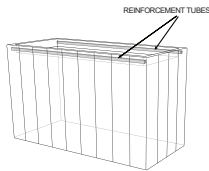

Fence

Rotational molded • Single walled • UV protected • Recyclable • Durable