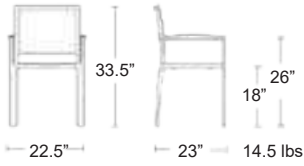

TORTORA
40326.10

SENAPE
40326.56

CORALLO
40326.75

Marco Wicker

Square tubular aluminum frame • E-Plated Powder Coat finish • Viro Wicker Seat & Back • Polywood armrests

LIST: \$270 EA. SELL: \$175 EA.

SEAT & BACK - VIRO GRAPHITE
FRAME - SILVER
516A-SW-BS