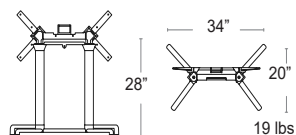

ANTRACITE .52 BIANCO .53

SPECIAL ORDER

TORTORA .59 AGAVE .66 TABACCO .67

Scudo Tilt Double

Cast Aluminum • E-Plated Powder Coat finish
 • Specially Treated for High Salinity Environments

LIST: \$440 EA. SELL: \$285 EA.