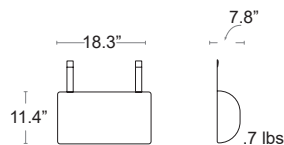

SENAPE
40329.56

CORALLO
40329.75

LOUNGE SEATING

Headrest Cushion

Adjustable straps • washable on delicate setting • 100% yarn dyed acrylic UV protected • Dirt repellent & Mold resistant

LIST: \$80 EA. SELL: \$50 EA.