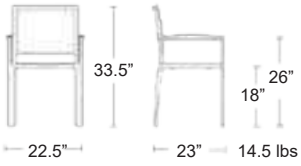

SEAT & BACK - VIRO GRAPHITE
FRAME - ANTRACITE
516A-SW-BA

Marco Sling

Square tubular aluminum frame • E-Plated Powder Coat finish •
Batyline Seat & Back • Polywood armrests

LIST: \$270 EA. **SELL: \$175 EA.**