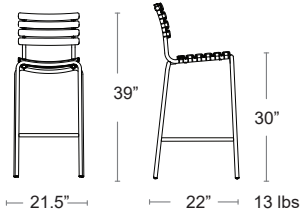

LIST: \$470 EA. SELL: **\$305 EA.**

HOUE

MADE IN DENMARK

ReCLIPS

Resin slats made from 97% recycled polypropylene • UV protected • Round tubular aluminum frame • E-Plated Powder Coat finish

LIST: \$500 EA. SELL: **\$325 EA.**