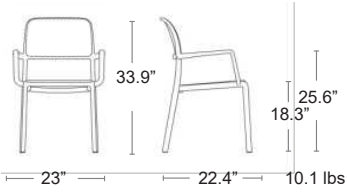

Riva

Uniformly colored polypropylene & fiberglass • UV Protected
See cushions Page 28

LIST: $170 EA.   SELL: $110 EA.

- BIANCO
  40246.00
- ANTRACITE
  40246.02
- ROSSO
  40246.07
- TORTORA
  40246.10
- AGAVE
  40246.16