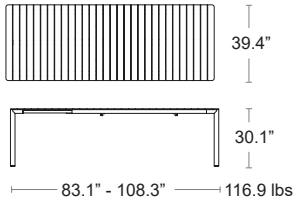

Tevere 210 Extendable

Uniformly colored recyclable fiberglass polypropylene resin table top • UV Protected • Coated Aluminum Frame • Seats 8-10

LIST: $2380 EA.   SELL: $1550 EA.

Panel Replacements

Specify Color

TEVERE 210

REGULAR PANEL • 2049631

EXTENSION PANEL • 2049633

LIST: $390 EA.

SELL: $195 EA.