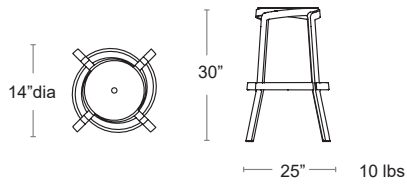

Stack Maxi

Uniformly colored polypropylene & fiberglass • UV Protected

LIST: $170 EA.

SELL: $110 EA.