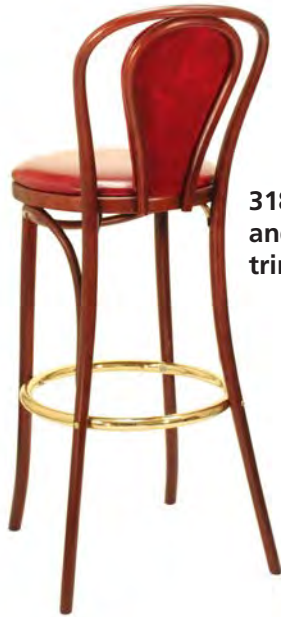

440 padded seat

540 saddle wood seat

Model #							
440/441	35 1/8"	18 1/2"	21 1/2"		18"	18 1/4"	17"
441A	35 1/8"	21 1/2"	21 1/2"	26 1/4"	18"	18 1/4"	17"
540/541	44 3/8"	18 3/4"	21"		30"	18 1/4"	17"

441A pad seat arm chair

440 saddle wood seat

541 padded seat

441 padded seat and inside of backrest

318 padded seat and padded nail trim backrest

6018 padded seat and backrest

301LH padded seat lounge height

318 padded seat and padded nail trim backrest