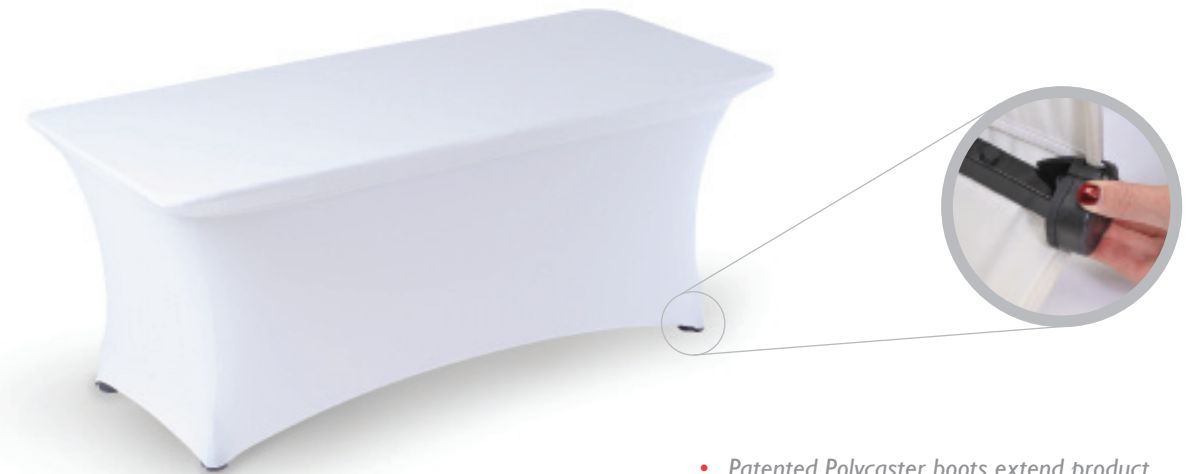

- Patented Polycaster boots extend product life by preventing linens from contacting the ground and provide a polished look.

Sculptware Advantages

- Measuring not required. True 4-Way Stretch fabric easily stretches over most standard tables for a uniform, consistent look.
- Our robust table covers are designed for the rigors of regular high-traffic use to offer lasting purchase value.
- Patented Polycaster boots extend product life by preventing linens from contacting the ground, thus preventing ripping and soiling.
- Sculptware linens are easy to install, no press or dry clean required.
- Versatile cap and base design allows you to easily mix and match colors and patterns to match any theme or decor.