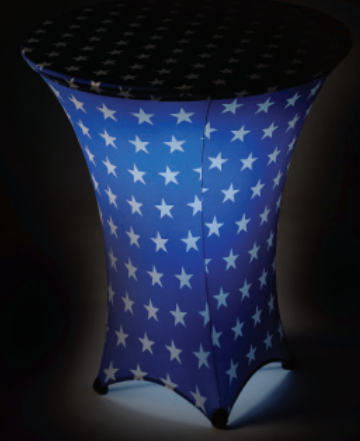

- *No wires! Our LEDs are battery operated and easily install under HighBoys.*
- *Choose from a variety of settings and an array of colors to create ethereal glows or soft transitions from color to color.*