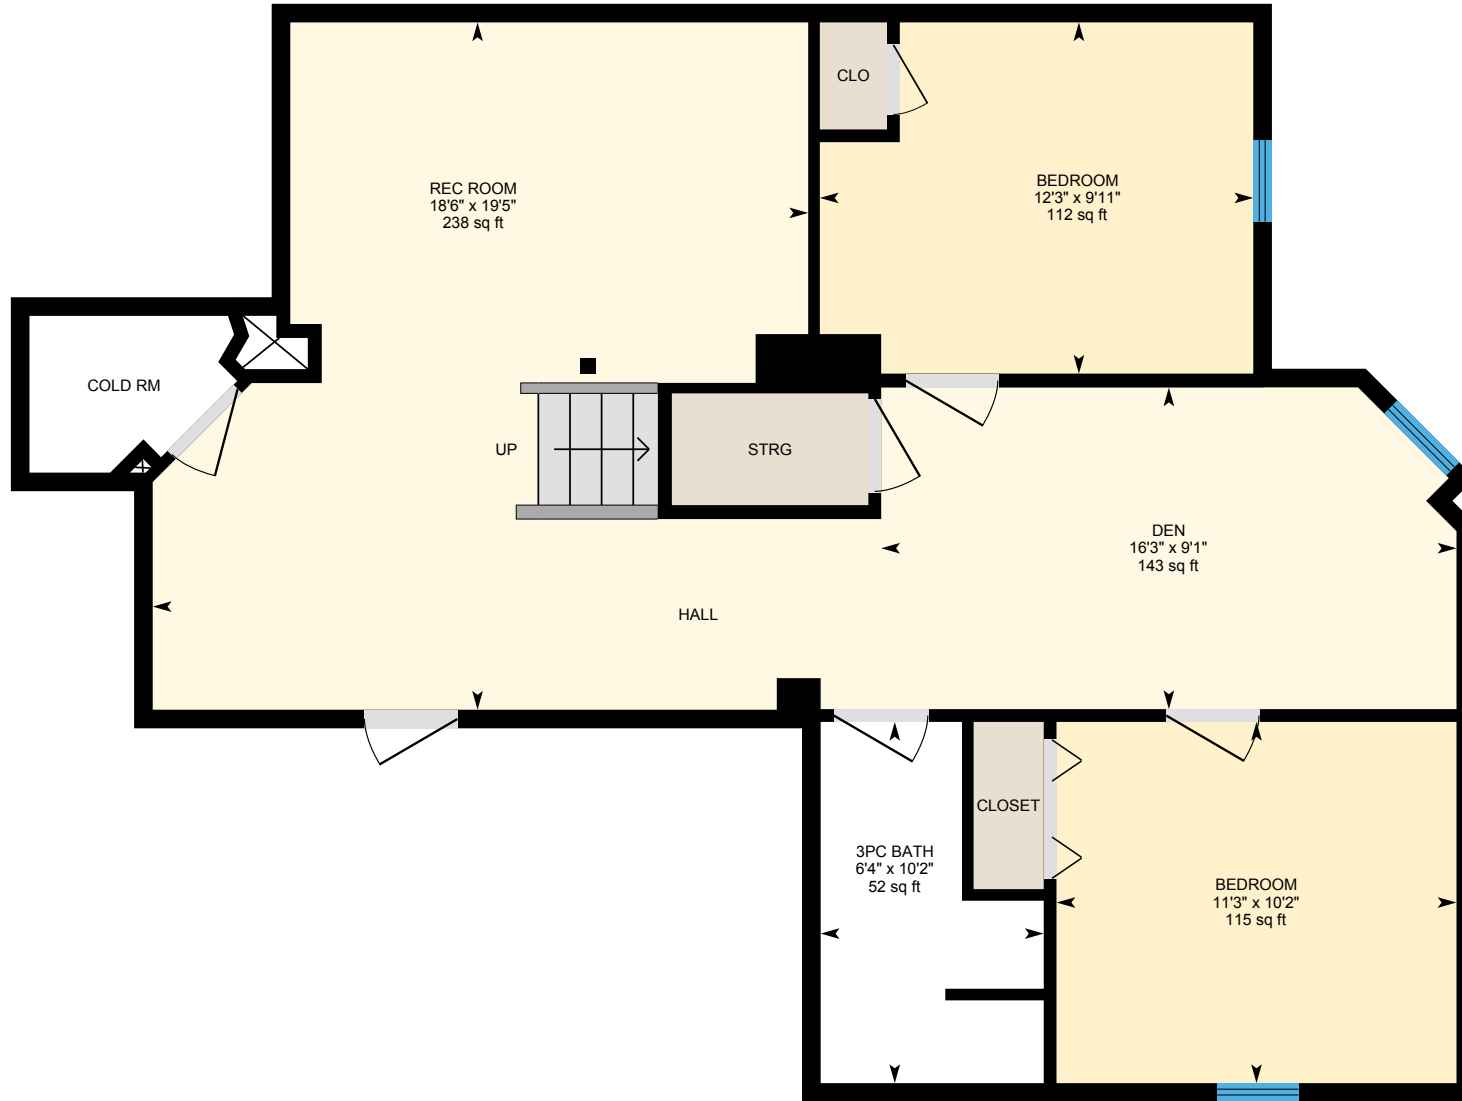

16 Royal Valley Dr, Caledon, ON

Main Floor Exterior Area 1106.09 sq ft
Interior Area 1035.65 sq ft

PREPARED: 2023/03/09

White regions are excluded from total floor area in iGUIDE floor plans. All room dimensions and floor areas must be considered approximate and are subject to independent verification.

16 Royal Valley Dr, Caledon, ON

2nd Floor Exterior Area 1079.73 sq ft
Interior Area 1009.12 sq ft
Excluded Area 35.22 sq ft

PREPARED: 2023/03/09

16 Royal Valley Dr, Caledon, ON

Basement (Below Grade) Exterior Area 818.10 sq ft
Interior Area 743.88 sq ft
Excluded Area 77.62 sq ft