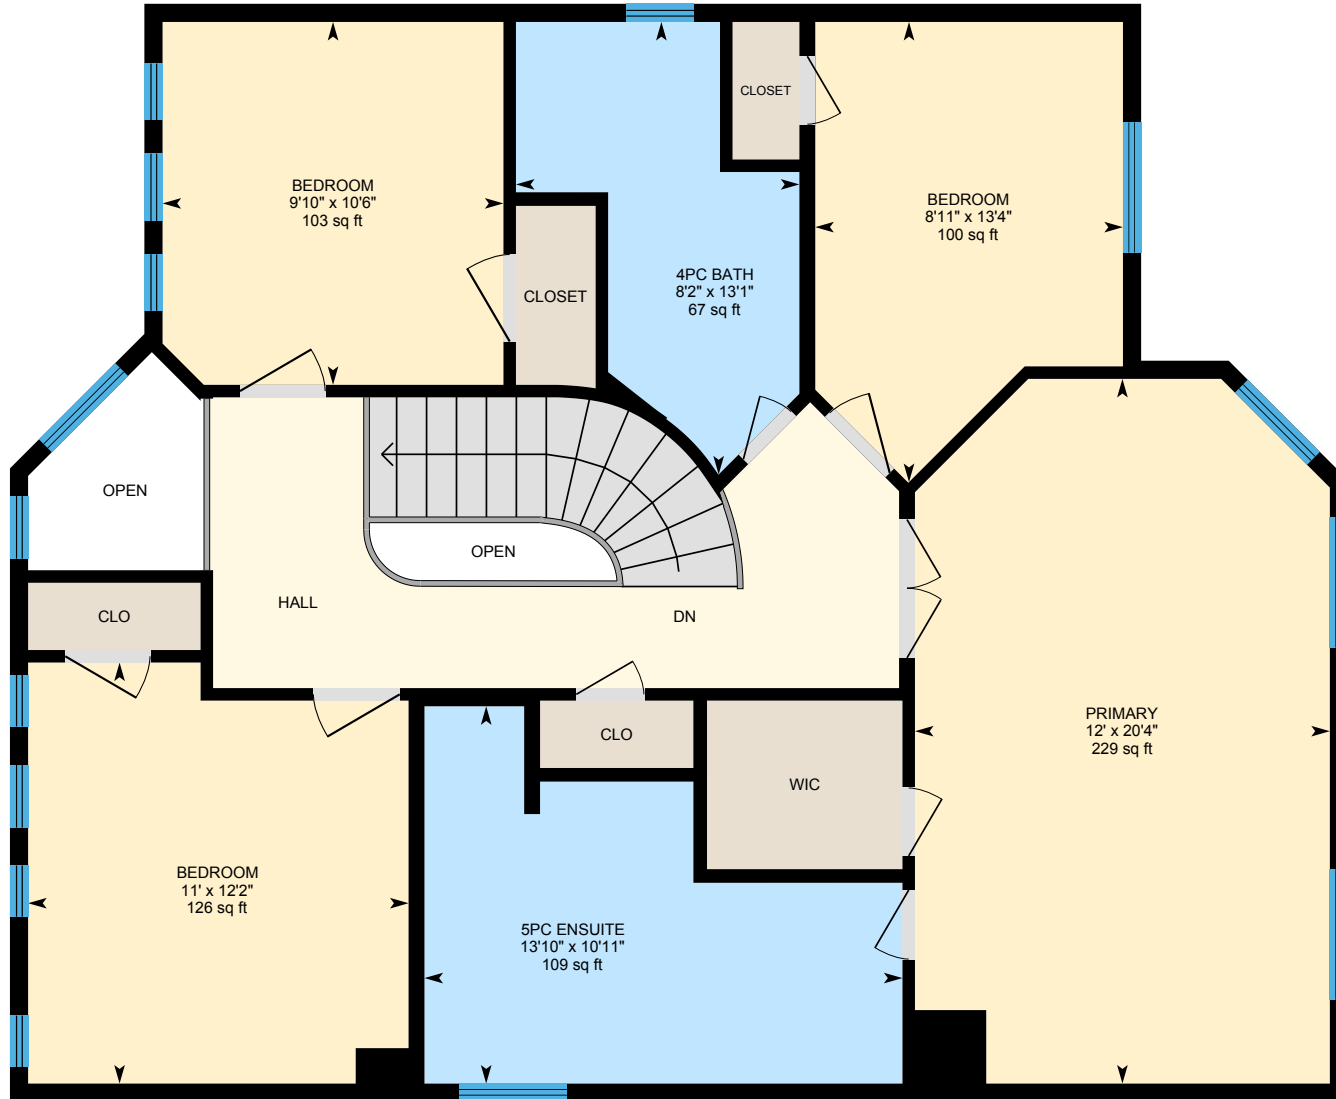

16 Royal Valley Dr, Caledon, ON

Main Floor Exterior Area 1106.09 sq ft
Interior Area 1035.65 sq ft

PREPARED: 2023/03/09

White regions are excluded from total floor area in iGUIDE floor plans. All room dimensions and floor areas must be considered approximate and are subject to independent verification.

16 Royal Valley Dr, Caledon, ON

2nd Floor Exterior Area 1079.73 sq ft
Interior Area 1009.12 sq ft
Excluded Area 35.22 sq ft

PREPARED: 2023/03/09

16 Royal Valley Dr, Caledon, ON

Basement (Below Grade) Exterior Area 818.10 sq ft
Interior Area 743.88 sq ft
Excluded Area 77.62 sq ft