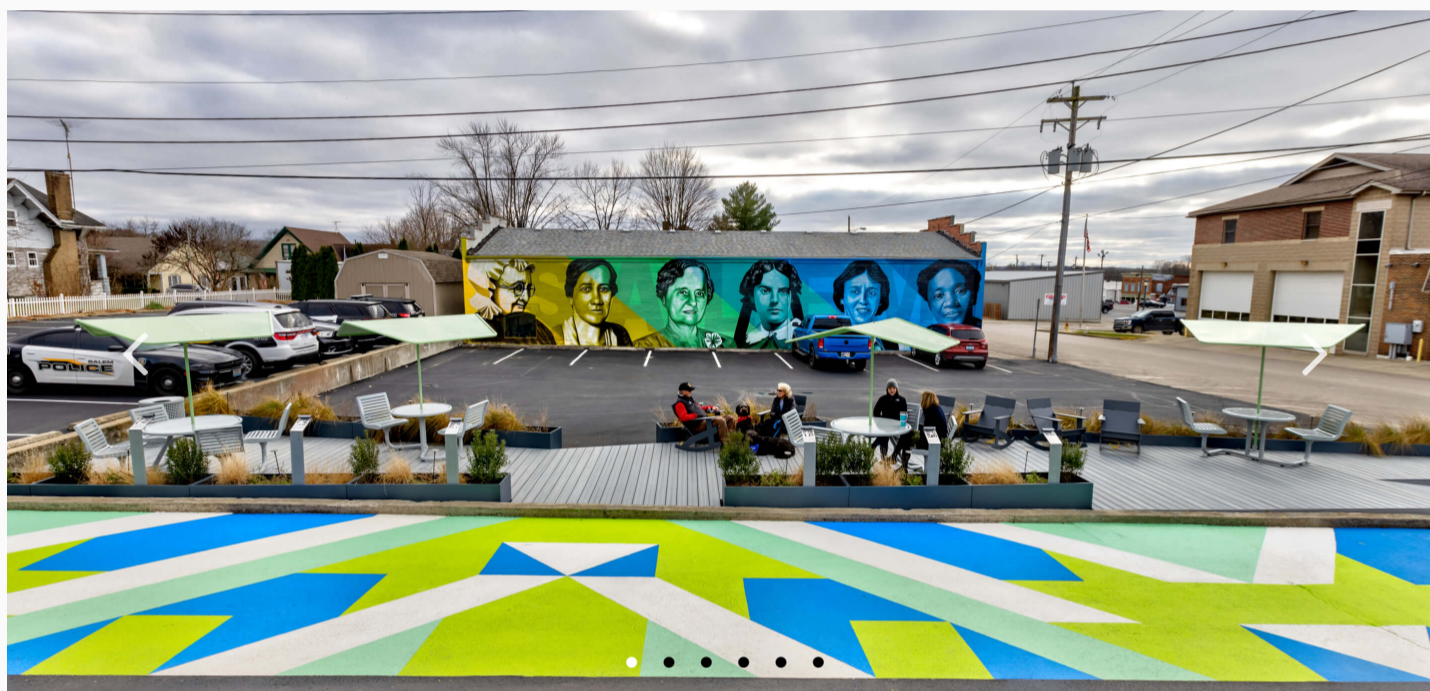

SHARE

LAA Office, a Columbus, Indiana-based multidisciplinary design studio co-founded by Daniel Luis Martinez and Lulu Loquidis, has shared details of its newly completed [Heritage Park](#), a local landmark-linking pocket park that brings an exuberant pop of color and new public use to an otherwise unexceptional expanse of asphalt in downtown Salem, Indiana. (For those unfamiliar with the geography of the Hoosier State, agriculture-dependent Salem is roughly an hour south of the much larger city of Columbus and serves as the seat of Washington County.)

The 1,000-square-foot space features 4,500 square feet of public art while fusing together two Salem landmarks: A picturesque town square dominated by a stately 1886 county courthouse building, and to the east, the five-acre campus of the [John Hay Center](#), which features a historical museum and period structures owned and operated by the Washington Country Historical Society. (The Salem Downton Historic District and many of its buildings are listed on the National Register of Historic Places.)

Trending Now

LAA Office brings "barn quilt urbanism" to downtown Salem, Indiana, with new Heritage Park

(Travis Perry)

Major elements of the petite linear park include a site-connecting asphalt mural-slash-pedestrian path rendered in bright blue and yellow hues and a parking spot-replacing elevated deck with plenty of seating alongside greenery-filled planters. The seats, tables, and planters are by [Anova Furnishings](#) while the park's rockers are by [Loll Designs](#). The composite decking was provided by [Trex](#).

August 21, 2023

[Pop Pop Pop](#)

Adam Nathaniel Furman's *Abundance* brightens London's Paddington Station with a colorful art wall

August 16, 2023

[Trekker, Tinker, and Trouper](#)

Boom Town, a public art display along Toronto's Bentway, dresses up boom lifts as silly creatures