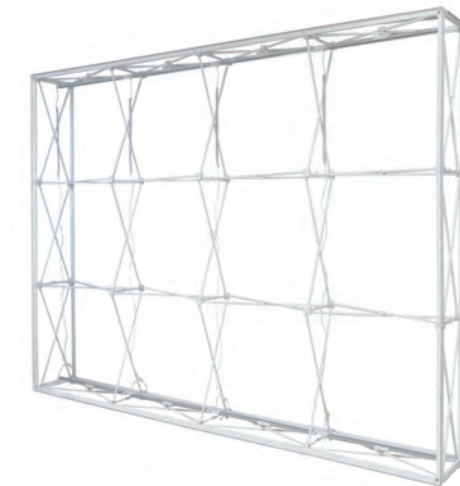

## ONE CHOICE® SEG POP UP

8ft ONE CHOICE® SEG POP UP  
Product Code: OC-SEGBL8-G2

10ft ONE CHOICE® SEG POP UP  
Product Code: OC-SEGBL10-G2

	GRAPHIC ONLY	GRAPHIC PACKAGE
8ft SEG POP UP		
10ft SEG POP UP		