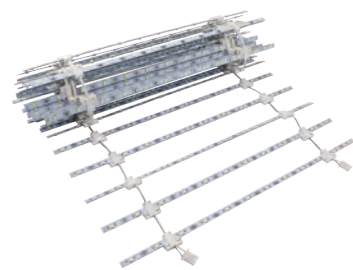

LUMIERE LADDER LIGHT CALL FOR PRICING

Application:
* Mammoth
* Vail-60S / 100D / 120D / 120DB