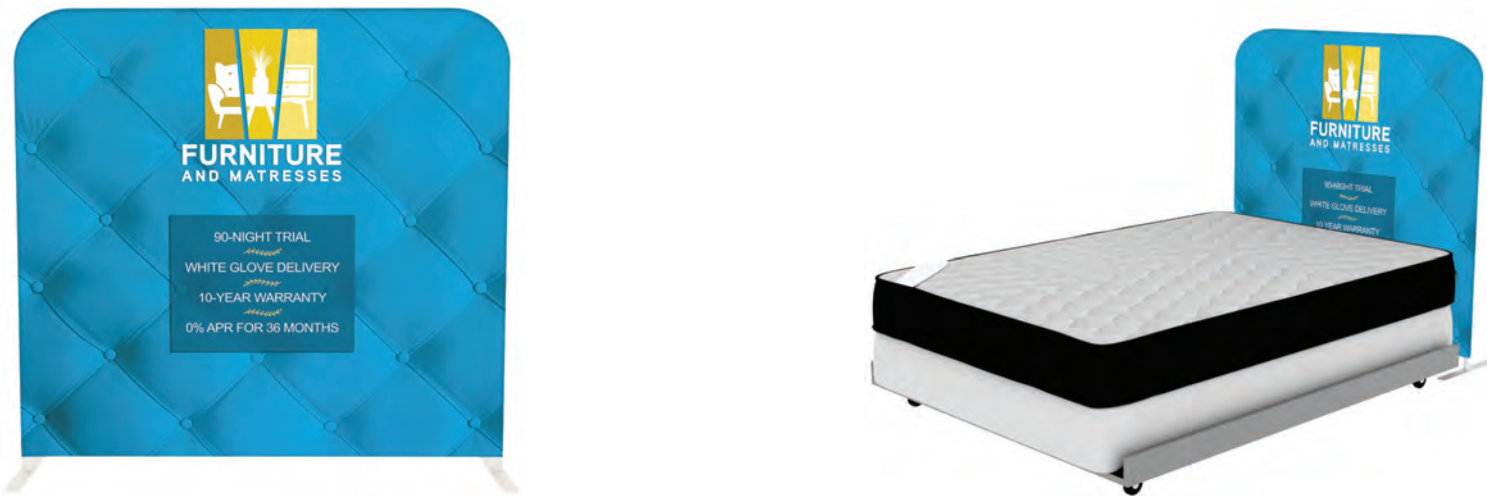

## EZ TUBE® KING HEAD BOARD

Product Code: EZT-KINGHB-76x37G2

Frame Size: 76"W x 57"H

Frame Depth: 17.6"D (including base)

Weight: 10 lbs (Frame with Graphics)

	FRAME ONLY	GRAPHIC ONLY SINGLE / DOUBLE	GRAPHIC PACKAGE SINGLE / DOUBLE
KING 37in			
KING 57in			