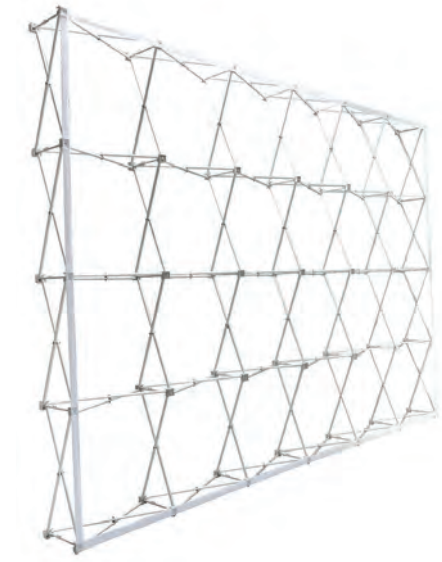

FRAME ONLY	GRAPHIC ONLY NO END CAPS	GRAPHIC ONLY WITH END CAPS	GRAPHIC PACKAGE NO END CAPS	GRAPHIC PACKAGE WITH END CAPS
15ft x 10ft