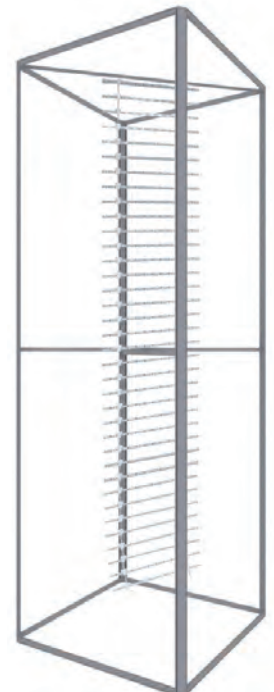

RESORT EXTRUSION

FRAME ONLY PRICES

		2ft	3ft	4ft	5ft	6ft	7ft	8ft	9ft	10ft
2ft	SLIM									
	40D									
3ft	SLIM									
	40D									
4ft	SLIM									
	40D									
5ft	SLIM									
	40D									
6ft	40D									
7ft	40D									
8ft	40D									
9ft	40D									
10ft	40D									

SINGLE SIDED GRAPHIC ONLY PRICES

	2ft	3ft	4ft	5ft	6ft	7ft	8ft	9ft	10ft
2ft									
3ft									
4ft									
5ft									
6ft									
7ft									
8ft									
9ft									
10ft									

	FRAME ONLY	GRAPHIC ONLY	GRAPHIC PACKAGE
8ft x 12ft			
8ft x 15ft			
8ft x 20ft			
9ft x 12ft			
9ft x 15ft			
9ft x 20ft			
10ft x 12ft			
10ft x 15ft			
10ft x 20ft			

RESORT EXTRUSION

	FRAME ONLY	GRAPHIC ONLY (single panel)	GRAPHIC PACKAGE
24in x 40in SILVER			
24in x 40in BLACK			
48in x 40in SILVER			
48in x 40in BLACK			
72in x 40in SILVER			
72in x 40in BLACK			

BIG SKY TOWER - BACKLIT

	FRAME ONLY	GRAPHIC ONLY	GRAPHIC PACKAGE
3ft x 8ft			
4ft x 8ft			
4ft x 12ft			
4ft x 14ft			
4ft x 16ft			
5ft x 8ft			
5ft x 12ft			
5ft x 14ft			
5ft x 16ft			
6ft x 12ft			
6ft x 14ft			
6ft x 16ft			

Price is for silver frames. Black frames available online.