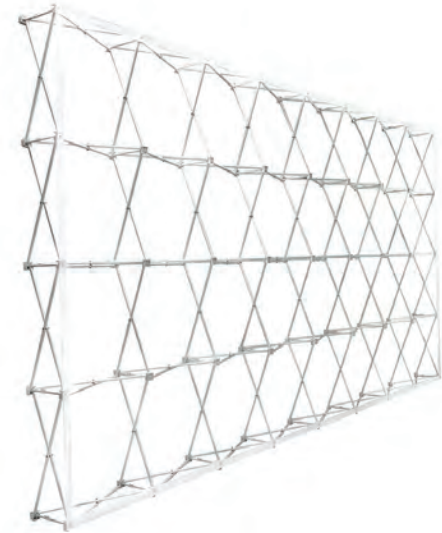

RPL FABRIC POP UP DISPLAYS

20ft x 10ft RPL POP UP WITH END CAPS

Product Code: RPL8X4STRG1
Frame Size: 233.25"W x 118"H
Frame Depth: 12.375"D
Weight: 70 lbs (Frame with Graphics)

	FRAME ONLY	GRAPHIC ONLY NO END CAPS	GRAPHIC ONLY WITH END CAPS	GRAPHIC PACKAGE NO END CAPS	GRAPHIC PACKAGE WITH END CAPS
20ft x 10ft