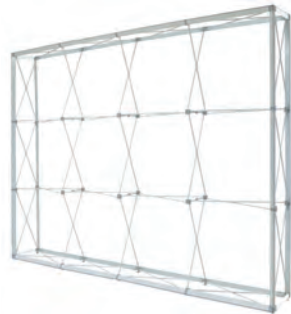

10ft x 10ft
Product Code: LLW4X4NLG2