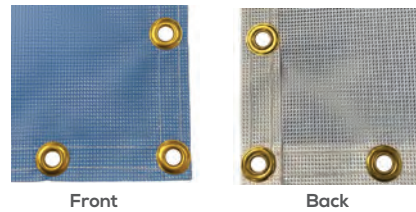

FENCE MESH BANNER

FENCE MESH BANNERS

Product Code: FENCEMESH

	10ft W	15ft W	20ft W
3ft H			
4ft H			
5ft H			
6ft H