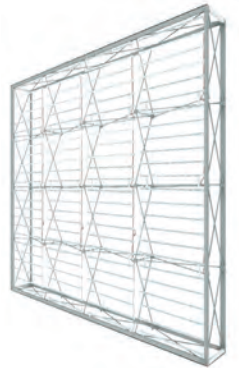

7.5ft x 7.5ft BACKLIT
Product Code: LLW3X3G2