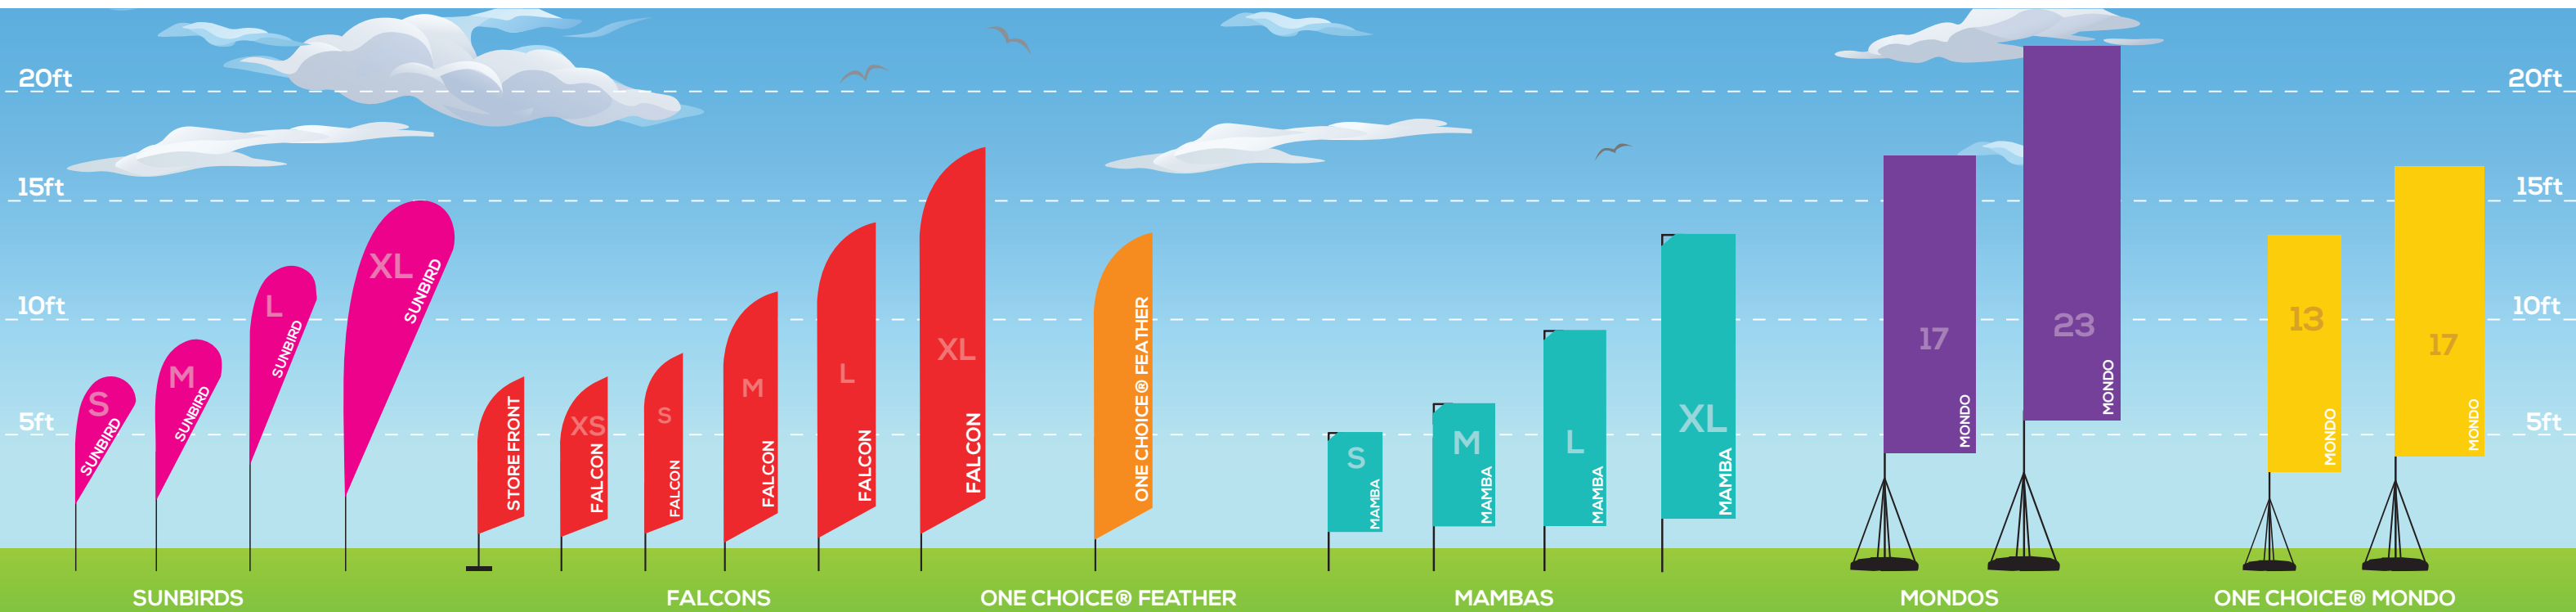

FLAG COMPARISON CHART