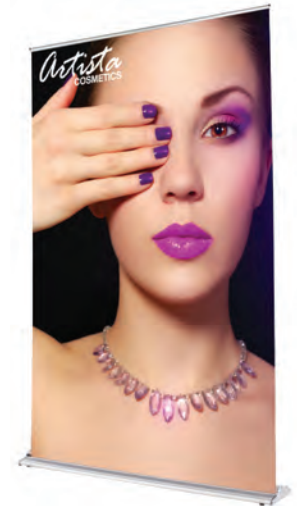

60in SILVERSTEP®
Product Code: SS60
Frame Size: 61.5"W x 3"H
Frame Depth: 9.5"D
Weight: 39 lbs

	STAND ONLY	GRAPHIC ONLY VINYL / FABRIC	GRAPHIC PACKAGE VINYL / FABRIC
SILVER 24in x 92in			
BLACK 24in x 92in			
SILVER 36in x 92in			
BLACK 36in x 92in			
SILVER 48in x 92in			
SILVER 60in x 92in			

Prices Based on 92in Height Graphics. More sizes available online

Only available in 24in and 36in

Delux travel bag included