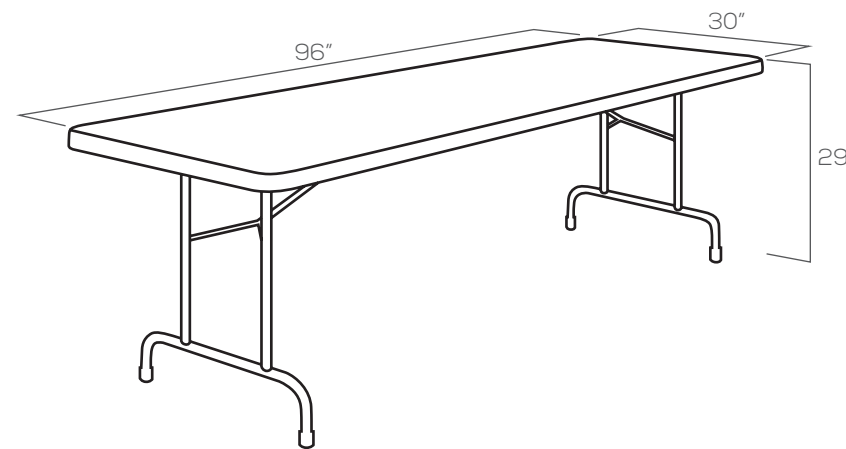

8ft Table: 96" L x 30" W x 29" H
Compatibility for Standard and One Choice® Table Throws