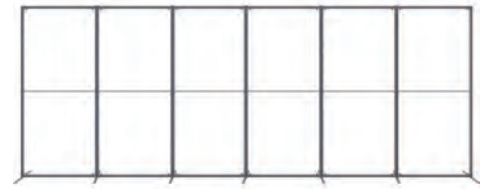

4.9ft x 4.9ft QSEG
Product Code: QSEG150x150-FCP-G