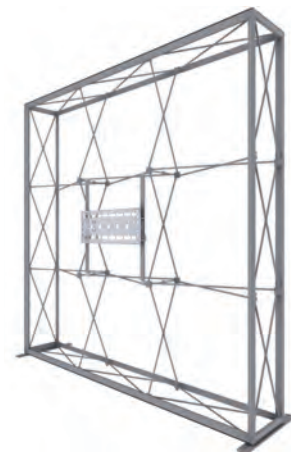

MONITOR MOUNT
Product Code: LLW-MM