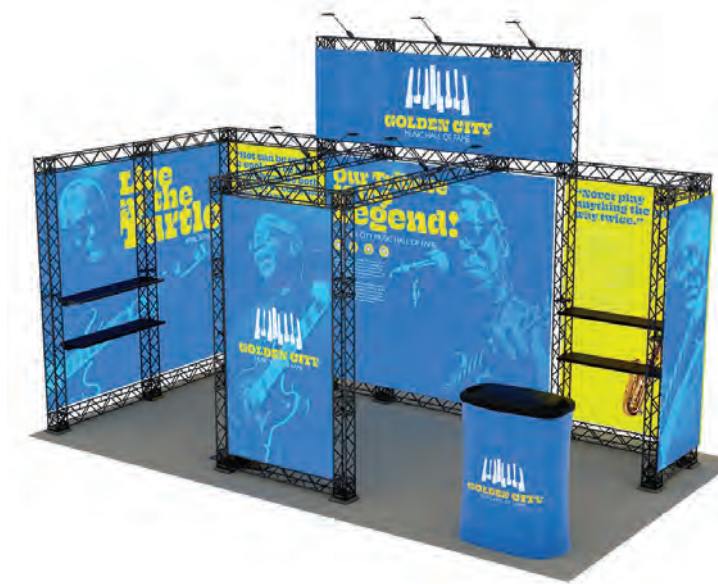

# ORIGAMI TRUSS

**CALL FOR PRICING AND CUSTOM CONFIGURATIONS**

ORIGAMI 20ft x 10ft - A

ORIGAMI 20ft x 20ft - C

ORIGAMI 20ft x 20ft - D

ORIGAMI 20ft x 10ft - B

ORIGAMI 30ft x 20ft - E

ORIGAMI 30ft x 20ft - F

### LA CAJA HARD CASE w/ Wheels & Handle

Product Code: LACAJA  
 Outside Dimensions: 18"x 67"x 11.5"  
 Inside Dimensions: 16.9" x 64.6" x 10.6"  
 Weight: 21 lbs

**Application:**  
 \* Casita Canopy  
 \* Mammoth  
 \* Hanging Banners (some of the sizes/shapes)