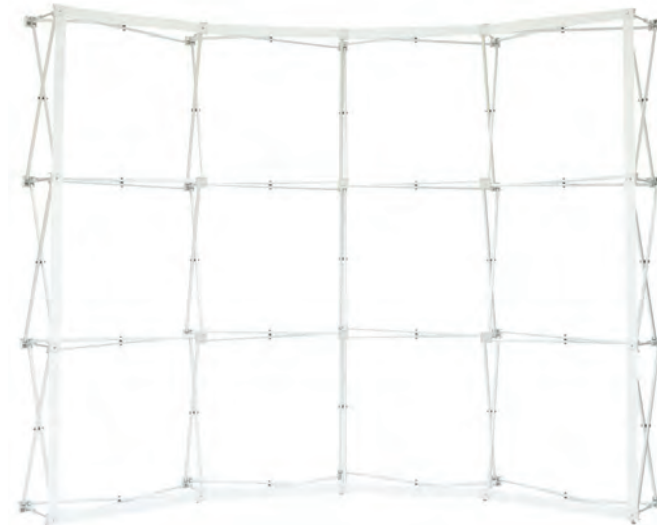

FRAME ONLY	GRAPHIC ONLY NO END CAPS	GRAPHIC ONLY WITH END CAPS	GRAPHIC PACKAGE NO END CAPS	GRAPHIC PACKAGE WITH END CAPS
8ft x 7.5ft