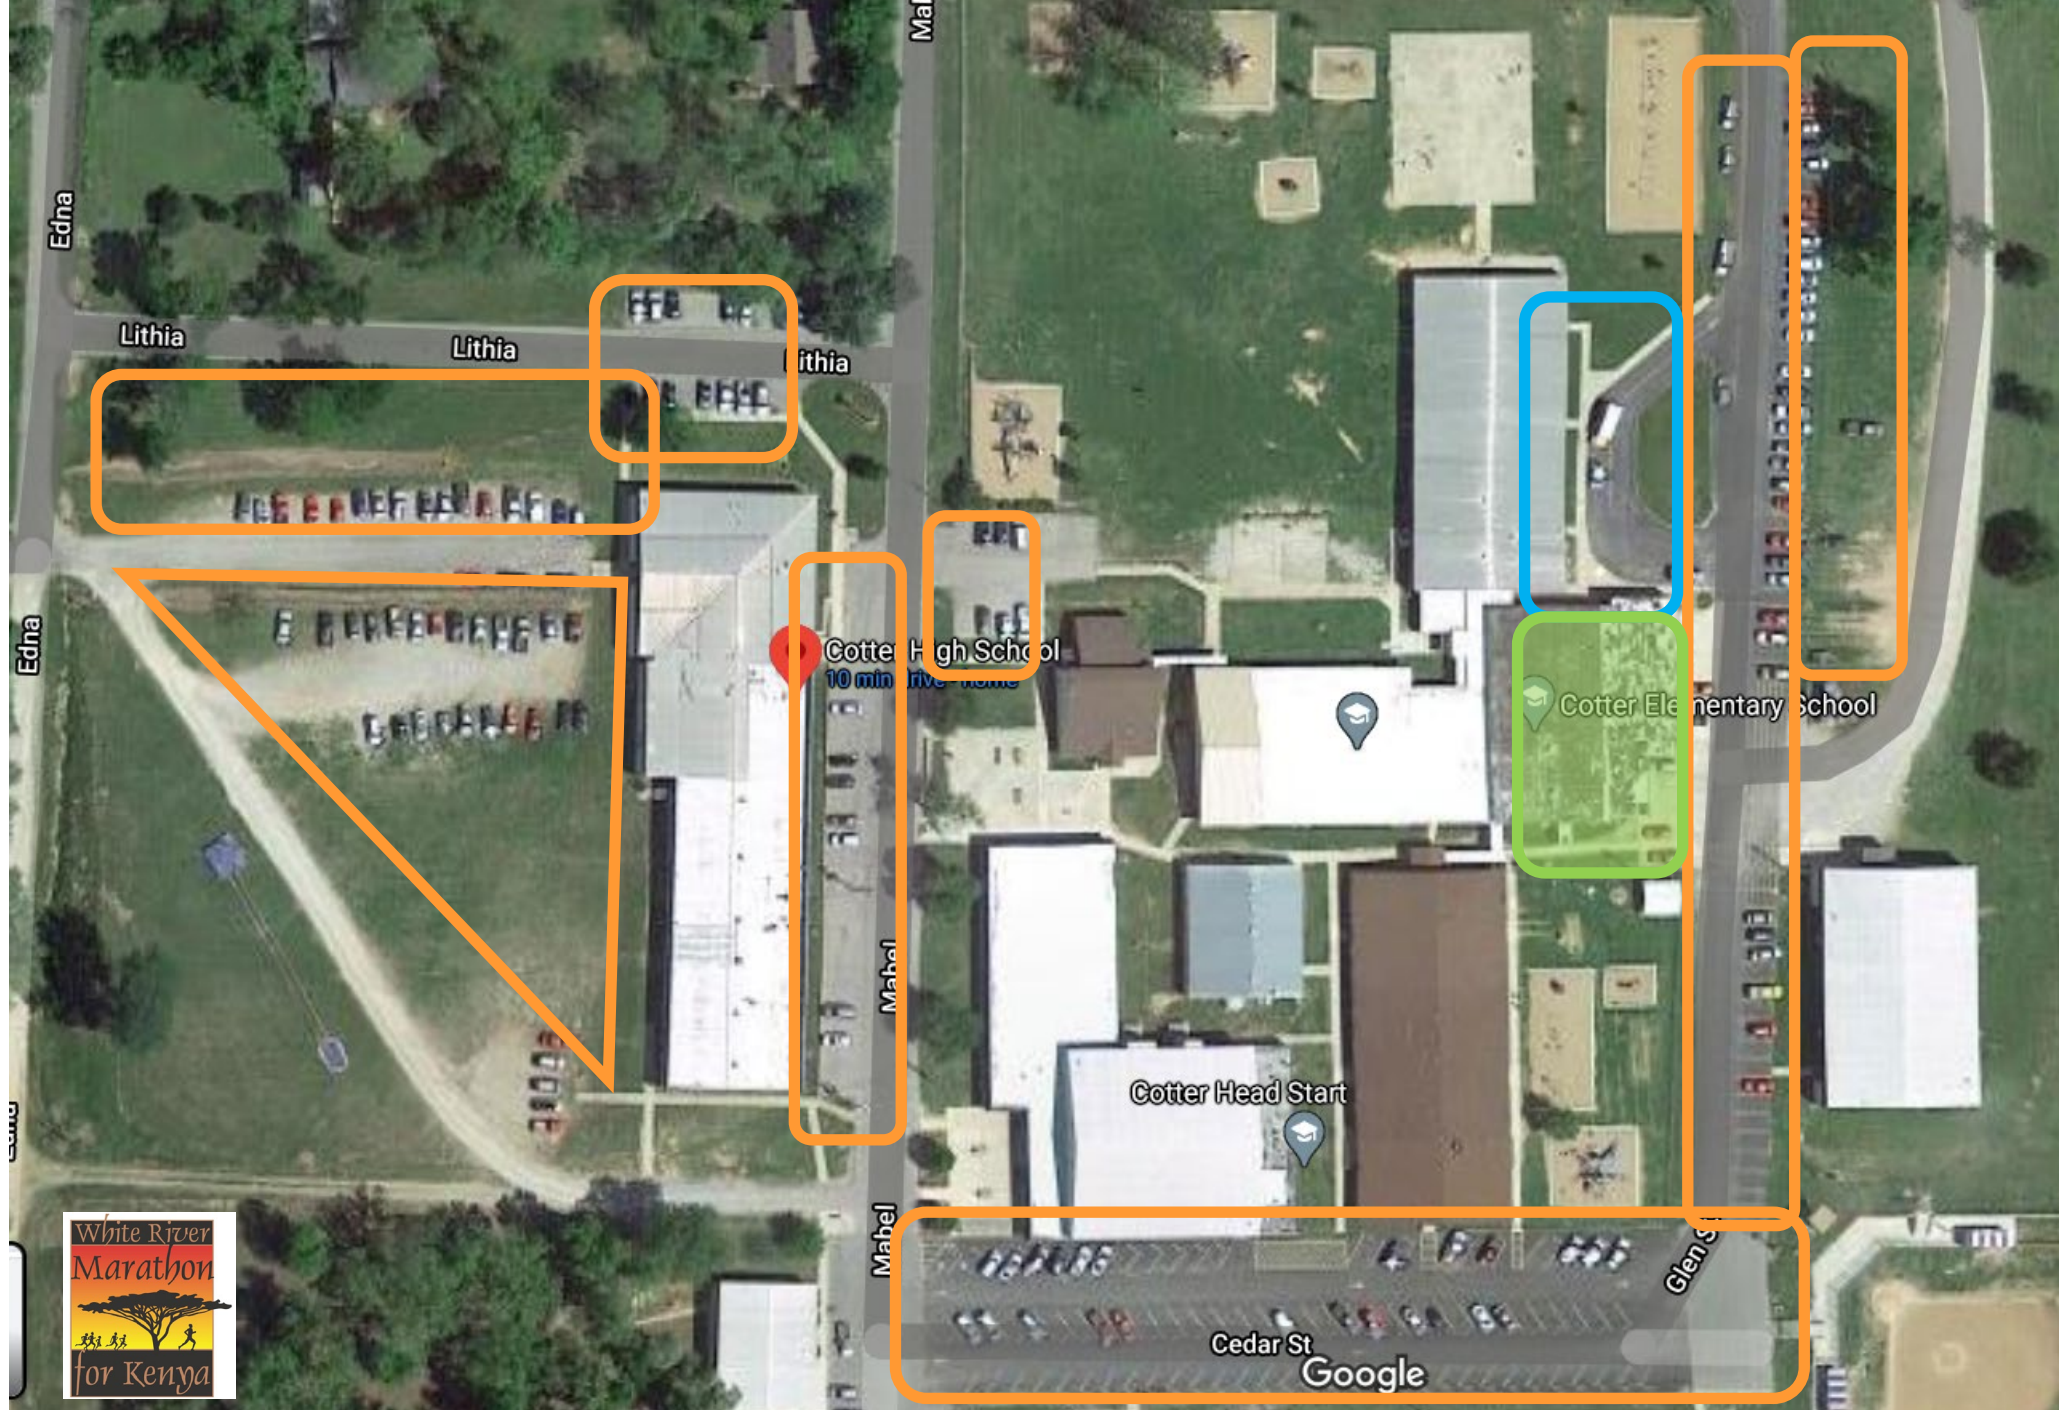

NEW PARKING!!

There are many parking options available on Cotter School campus that we will use as indicted by the orange boxed in areas.

The big field is reserved for staging the race corrals (if necessary) and will be overflow parking ONLY.

**NO
PARKING**

PARKING

Starting Line

NEW PARKING!!

There are many parking options available on Cotter School campus that we will use.

The big field will be overflow parking ONLY instead of the main parking area as in the past

Key:

Parking areas

Shuttle drop off

Pickup/Cafeteria

POST RACE

- Enter the Cafeteria
- Pick up your food and award (if applicable)
- Eat in the Cafeteria or socially distance and utilize the outdoor seating area.

Key:

Parking areas

Shuttle drop off

Seating