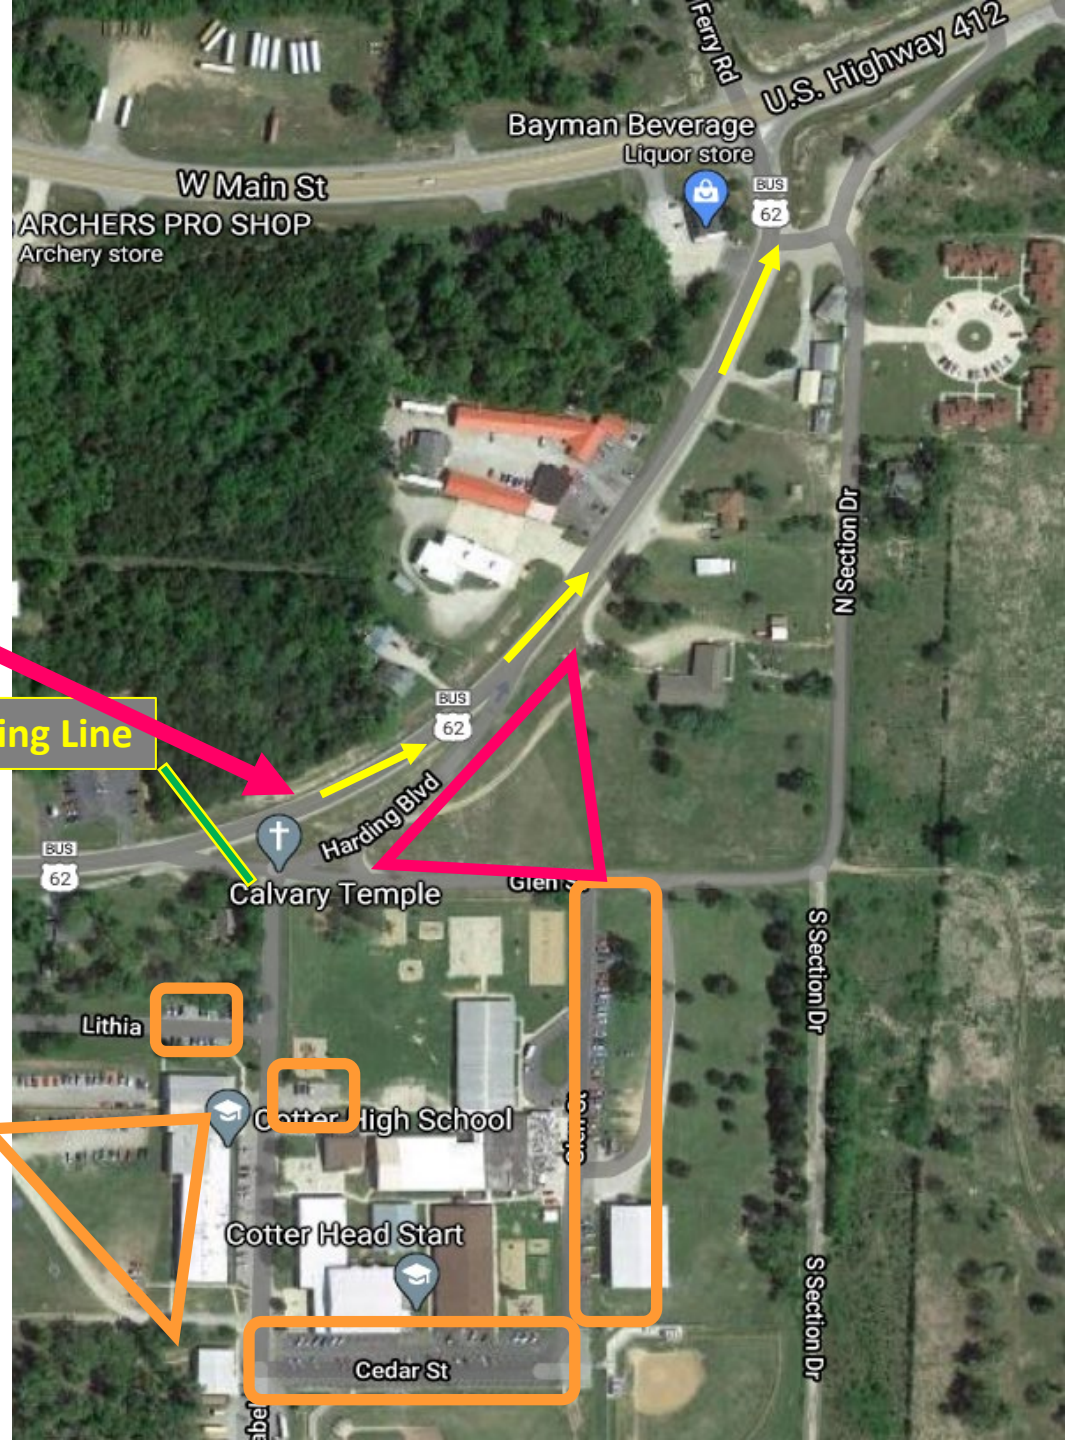

NEW PARKING!!

There are many parking options available on Cotter School campus that we will use as indicted by the orange boxed in areas.

The big field is reserved for staging the race corrals (if necessary) and will be overflow parking ONLY.

**NO
PARKING**

PARKING

Starting Line

NEW PARKING!!

There are many parking options available on Cotter School campus that we will use.

The big field will be overflow parking ONLY instead of the main parking area as in the past

Key:

Parking areas

Shuttle drop off

Pickup/Cafeteria

POST RACE

- Enter the Cafeteria
- Pick up your food and award (if applicable)
- Eat in the Cafeteria or socially distance and utilize the outdoor seating area.

Key:

Parking areas

Shuttle drop off

Seating