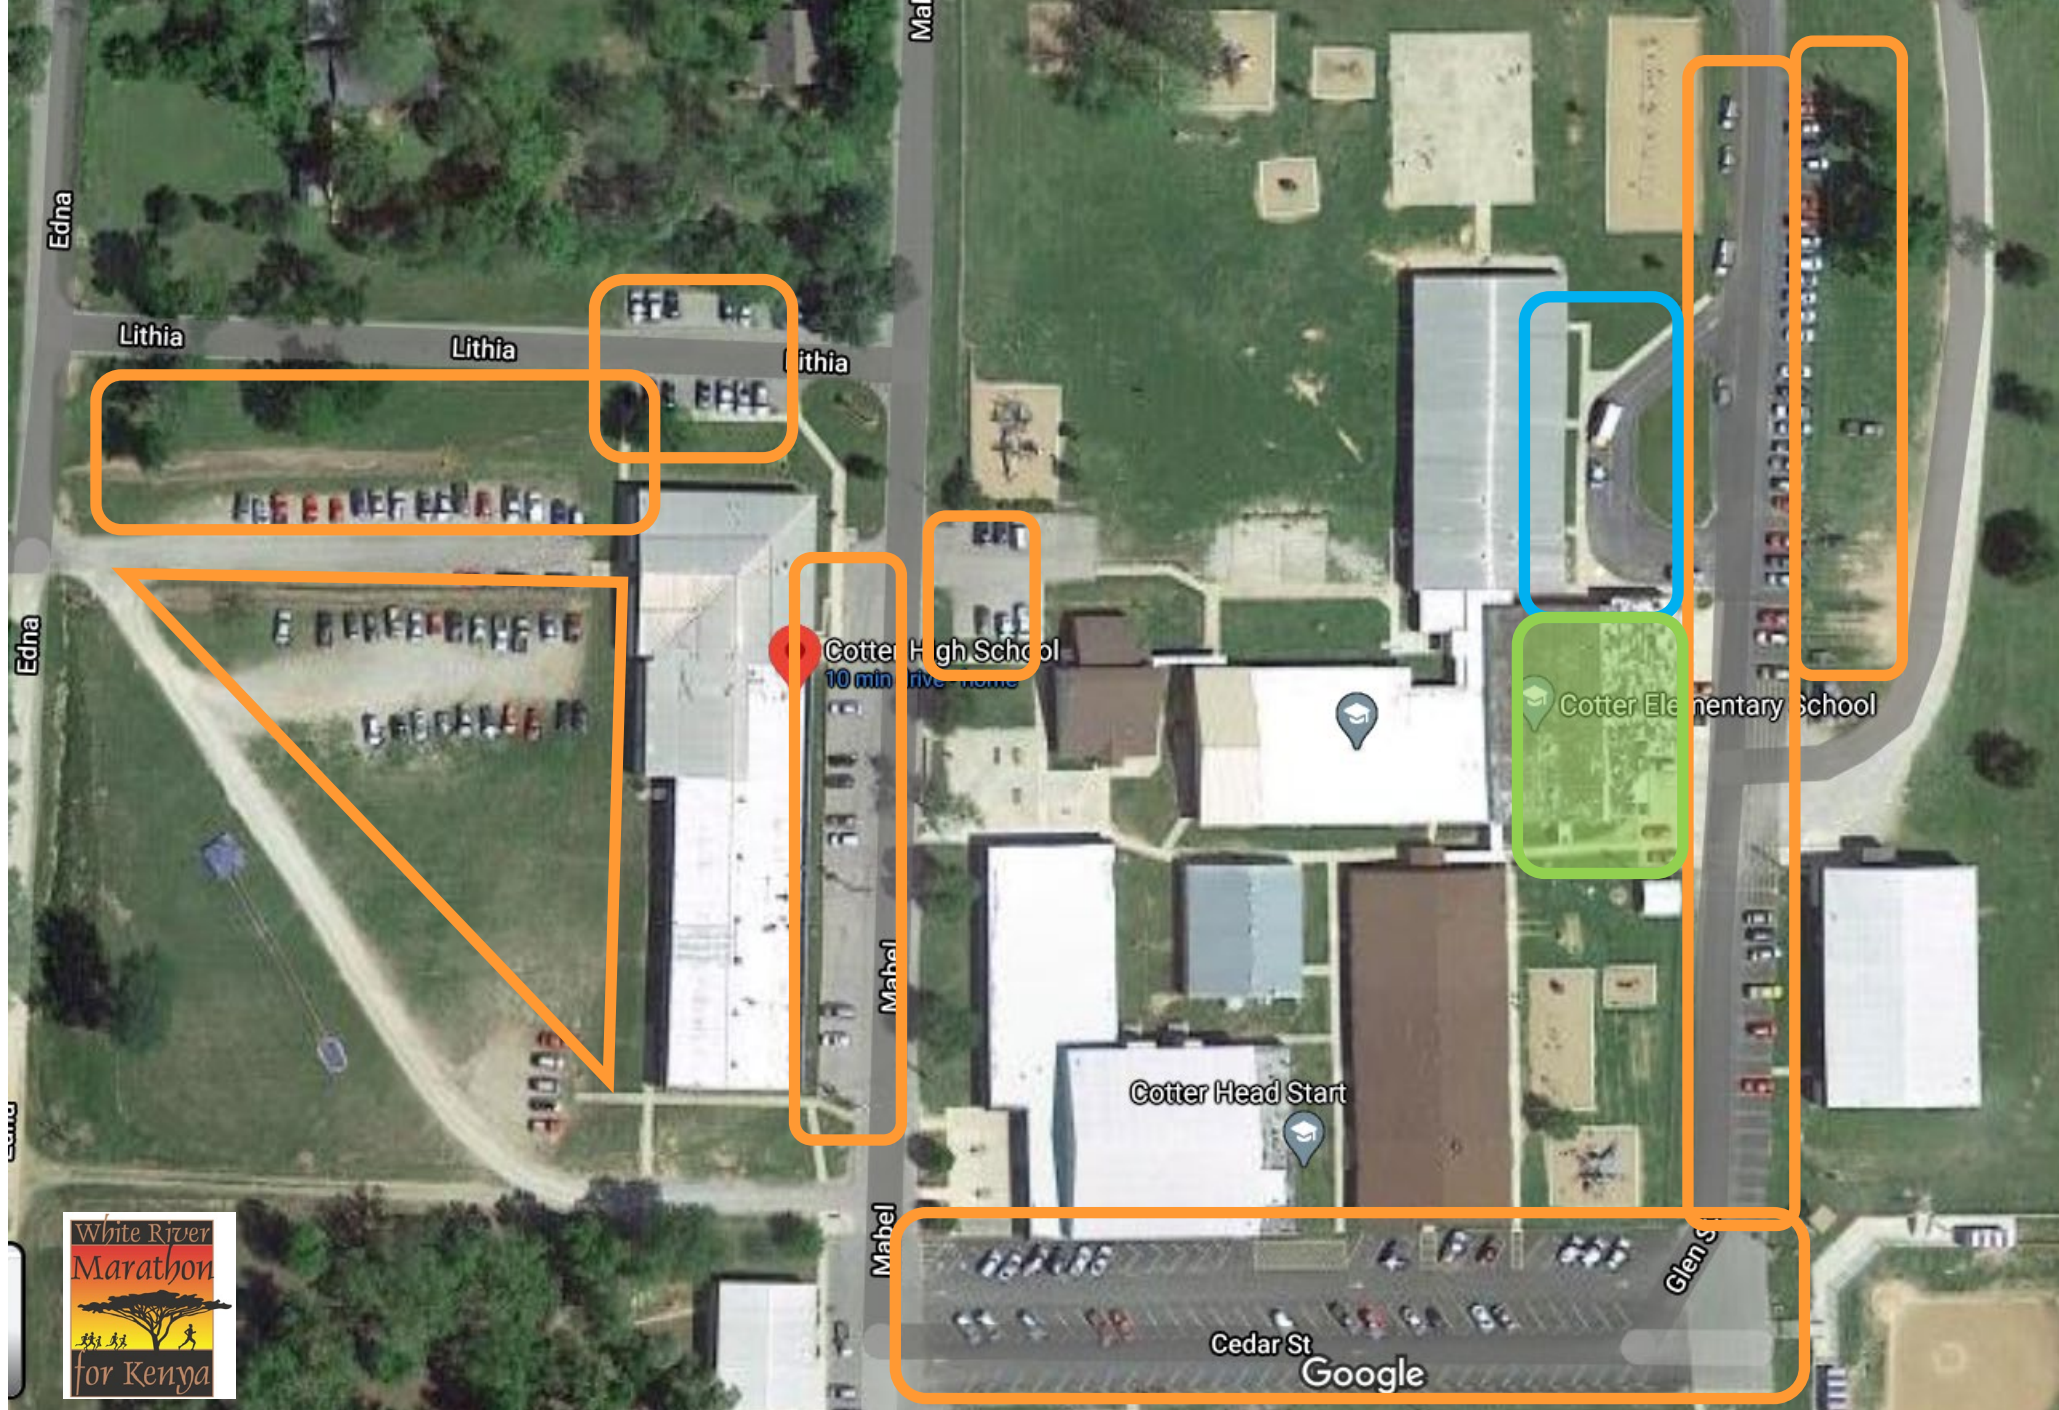

NEW PARKING!!

There are many parking options available on Cotter School campus that we will use as indicted by the orange boxed in areas.

The big field is reserved for staging the race corrals and will be overflow parking ONLY instead of the main parking area as in the past.

**NO
PARKING/
CORRAL
STAGING
AREA**

PARKING

NEW PARKING!!

There are many parking options available on Cotter School campus that we will use.

The big field will be overflow parking ONLY instead of the main parking area as in the past

Key:

Parking areas

Shuttle drop off

Pickup/Cafeteria

POST RACE

- Enter the Cafeteria
- Pick up your food and award (if applicable)
- Take food to one of three locations 1) socially distanced inside cafeteria 2) Auxiliary Gym 3) outdoor seating
- Please no extended stays post race.

Key:

Parking areas

Shuttle drop off

Seating