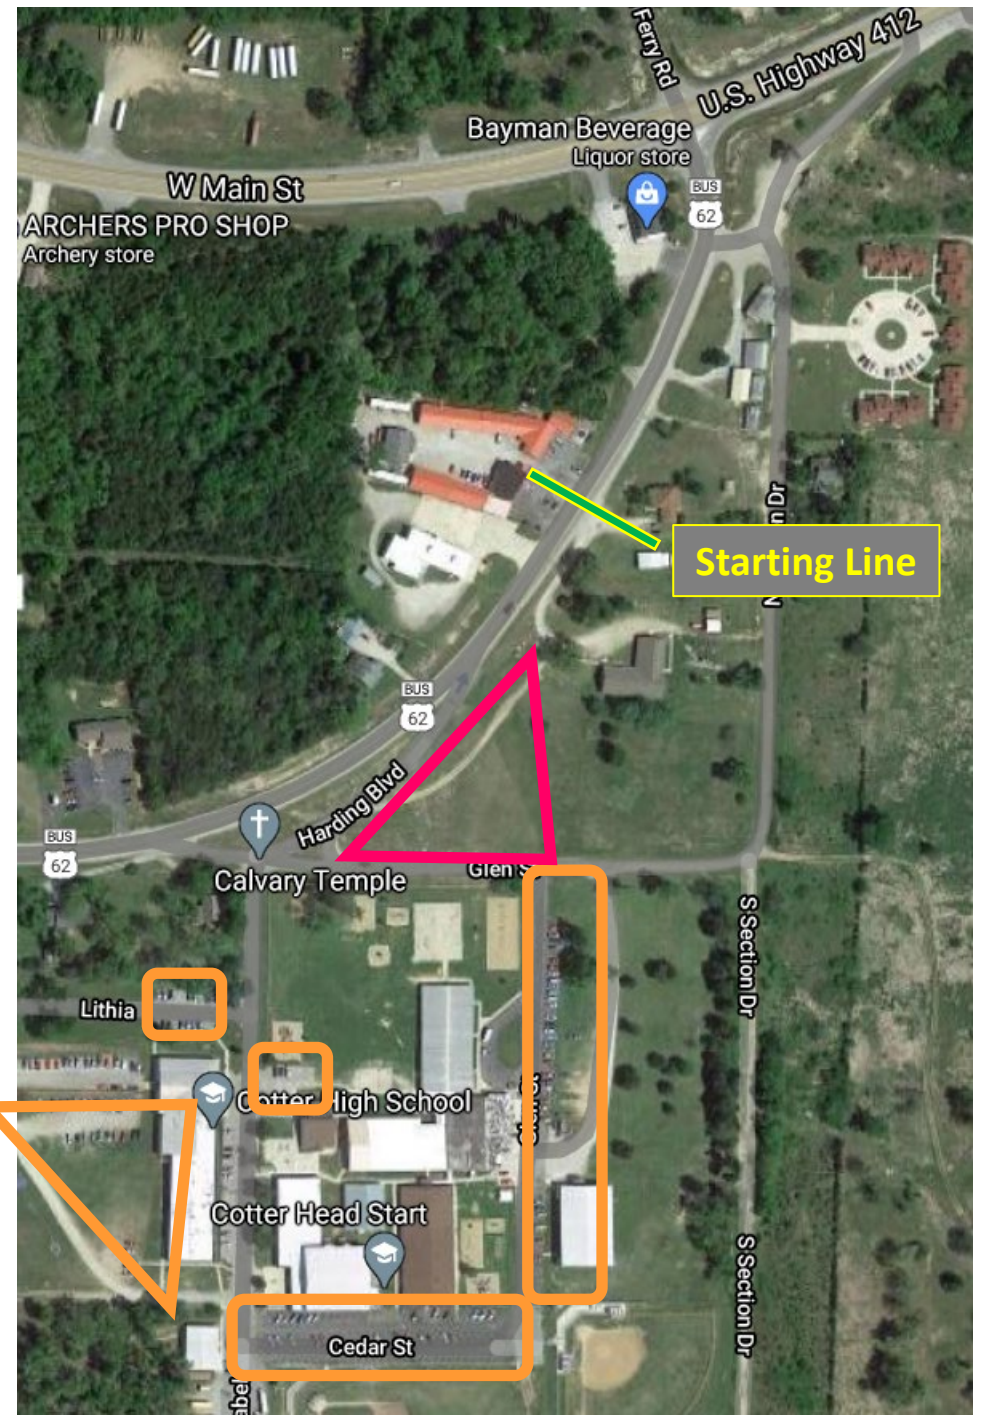

NEW PARKING!!

There are many parking options available on Cotter School campus that we will use as indicted by the orange boxed in areas.

The big field is reserved for staging the race corrals and will be overflow parking ONLY instead of the main parking area as in the past.

**NO
PARKING/
CORRAL
STAGING
AREA**

PARKING

NEW PARKING!!

There are many parking options available on Cotter School campus that we will use.

The big field will be overflow parking ONLY instead of the main parking area as in the past

Key:

Parking areas

Shuttle drop off

Pickup/Cafeteria

POST RACE

- Enter the Cafeteria
- Pick up your food and award (if applicable)
- Take food to one of three locations 1) socially distanced inside cafeteria 2) Auxiliary Gym 3) outdoor seating
- Please no extended stays post race.

Key:

Parking areas

Shuttle drop off

Seating