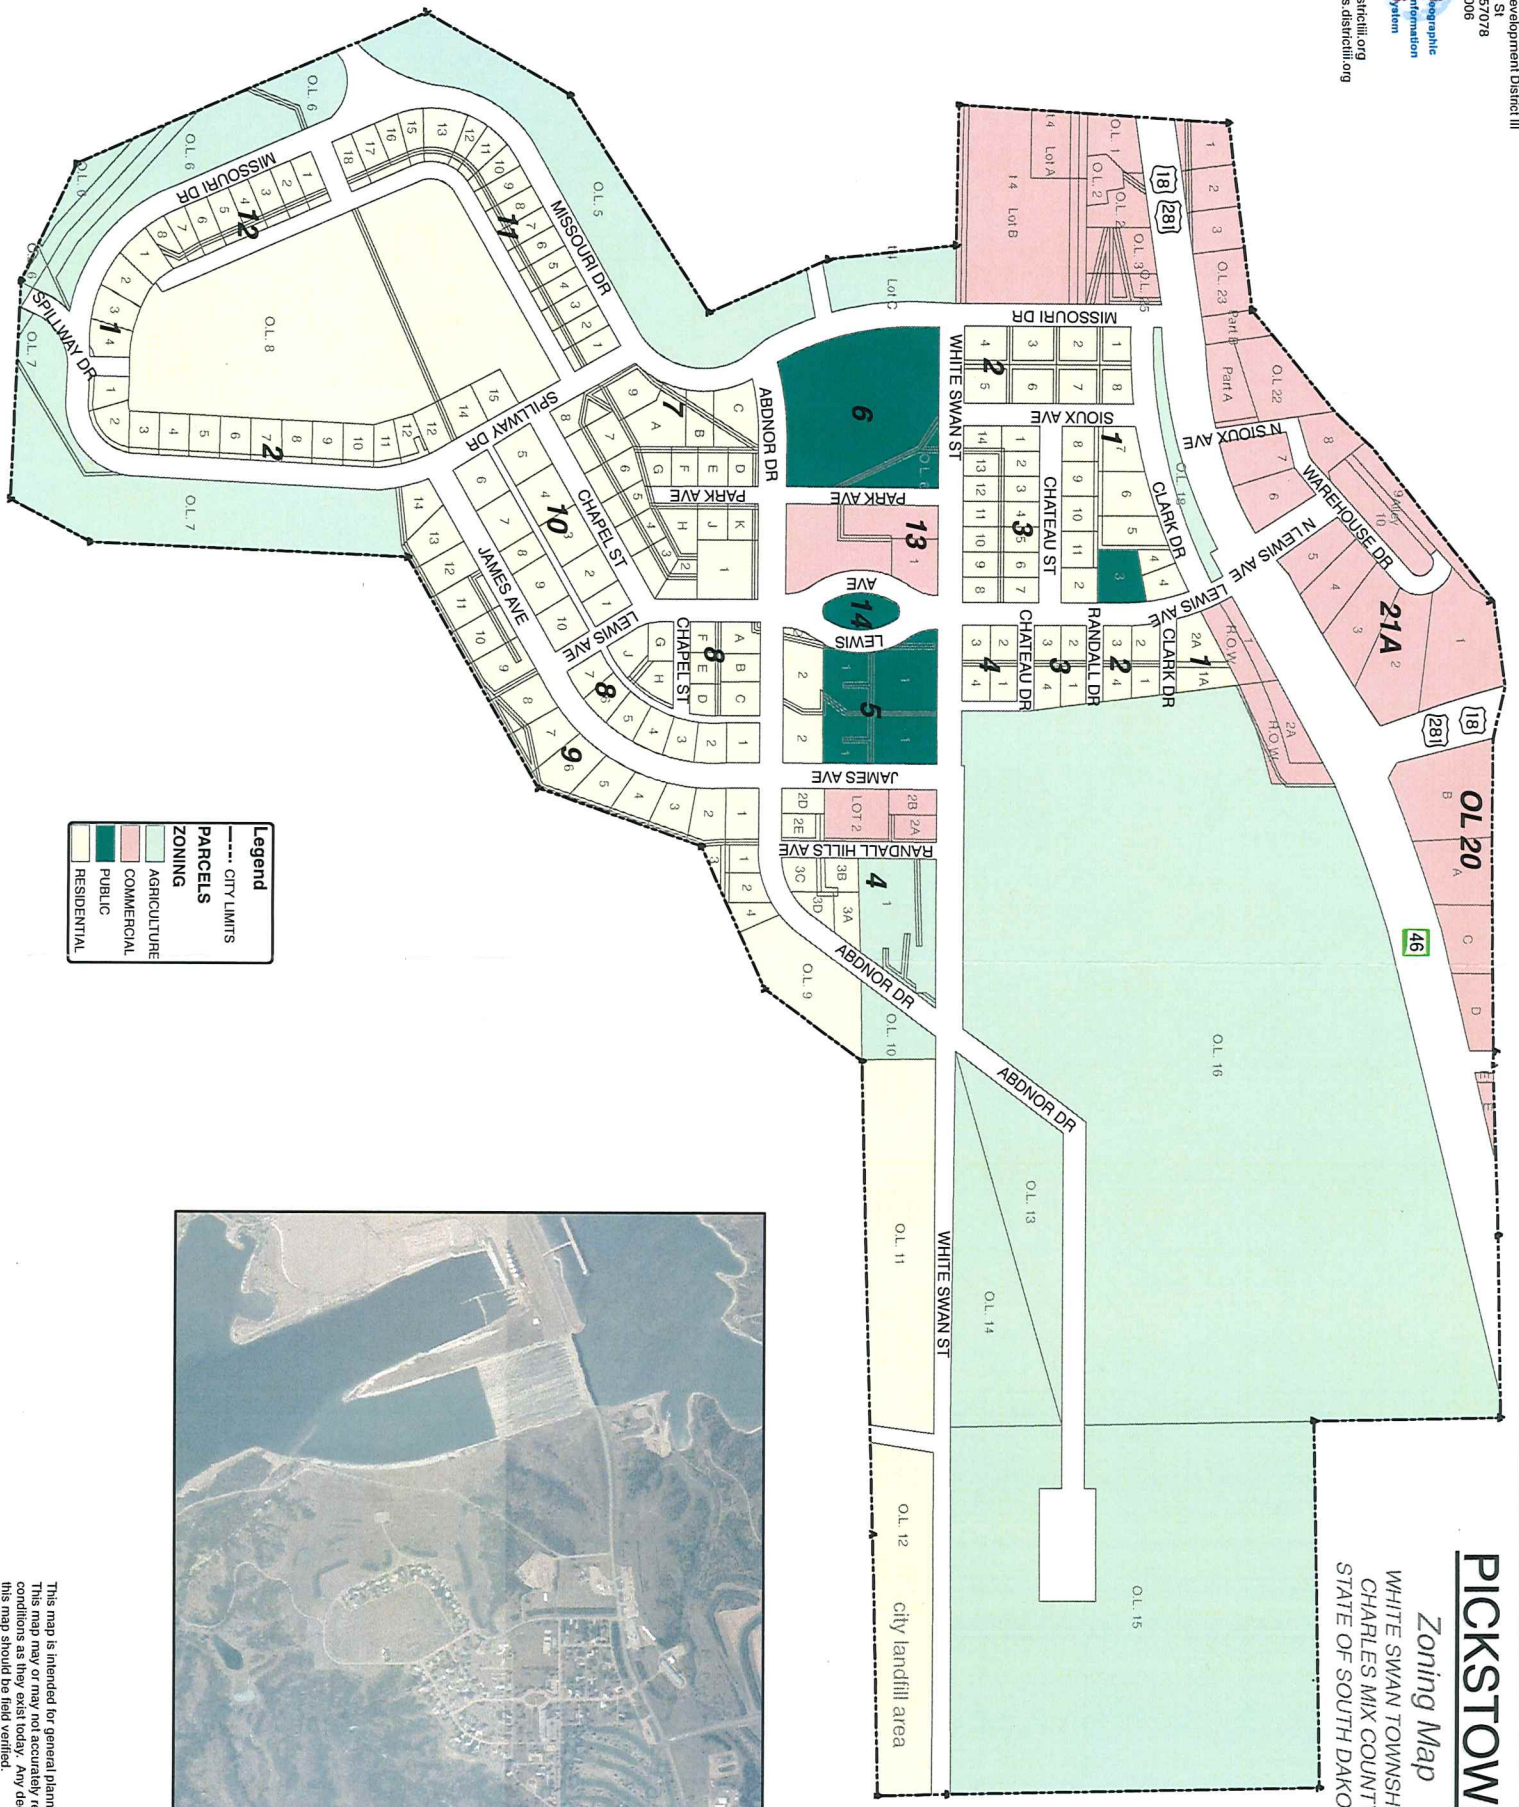

PICKSTOWN

Zoning Map
WHITE SWAN TOWNSHIP
CHARLES MIX COUNTY
STATE OF SOUTH DAKOTA

Legend	
---	CITY LIMITS
PARCELS	
Light Green	AGRICULTURE
Dark Green	COMMERCIAL
Light Blue	PUBLIC
Yellow	RESIDENTIAL