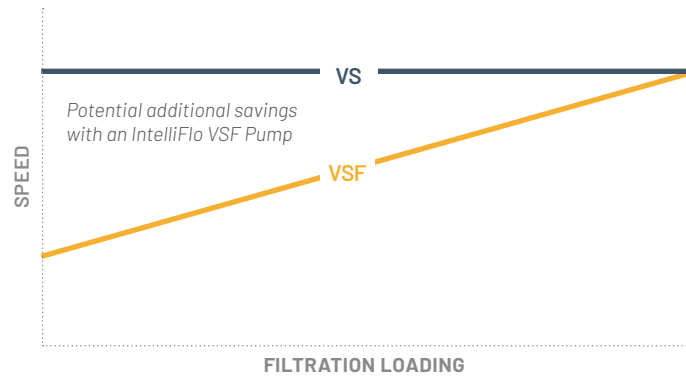

POTENTIAL SAVINGS WITH AN INTELLIFLO VSF VARIABLE SPEED AND FLOW PUMP

Estimated pump savings per year ¹	Energy cost per kilowatt hour (kWh)	Estimated pump savings after five years
up to \$1,500	\$0.16	up to \$7,500
up to \$1,800	\$0.20	up to \$9,000
up to \$2,700	\$0.30	up to \$13,500

ALL AROUND THE POOL, PRECISION PAYS.

ADJUSTS TO YOUR POOL'S UNIQUE NEEDS

Every pool design is different, and conditions change, such as when filters accumulate debris over time. Other variable speed pumps require guesswork to set, and they don't adjust for flow changes. But, the IntelliFlo® VSF Pump does and always delivers just the right flow.

SET IT AND FORGET IT

Just set the desired flow rate, and the IntelliFlo VSF Pump will adjust as needed to maintain it. It's that simple. There's no more guesswork. Kick back and enjoy your pool while the IntelliFlo VSF Pump supplies consistent flow for peak performance.

ENERGY SAVINGS WITH FLOW CONTROL

Traditional variable speed pumps are set to run faster than needed early in the filtration cycle to compensate for flow reduction later as debris accumulates in the filter. The IntelliFlo VSF Pump adjusts flow throughout the cycle to minimize energy use.