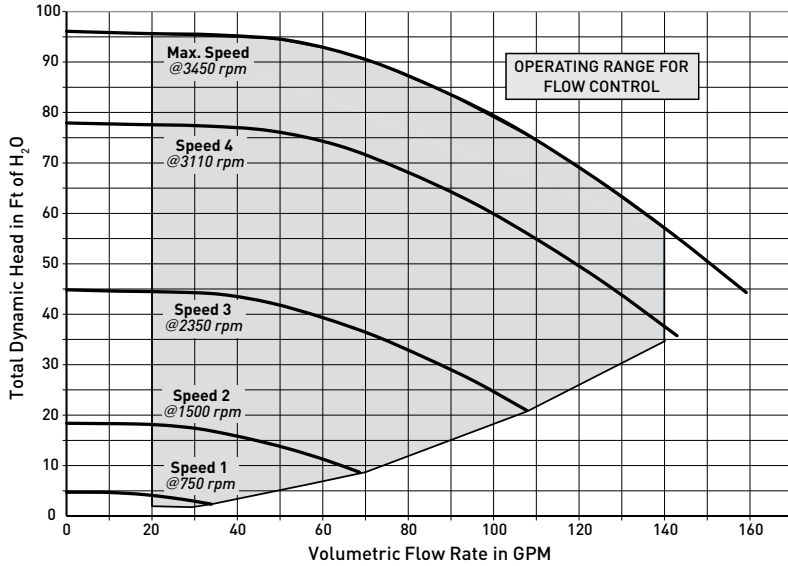

Decibels (dB)

*1.5 HP pool pump. Sources: American Speech-Language-Hearing Association, OSHA.

INTELLIFLO[®] VSF

VARIABLE SPEED AND FLOW PUMP

CONSISTENT FLOW CONTROL FOR THE HIGHEST ENERGY SAVINGS AND ULTIMATE SYSTEM PERFORMANCE.

PERFORMANCE CURVES

The IntelliFlo VSF Variable Speed and Flow Pump has earned the Eco Select[®] brand distinction as one of the greenest and most efficient choices from Pentair.

The TradeGrade family of products is exclusively made for and sold by the world's most demanding pool professionals.