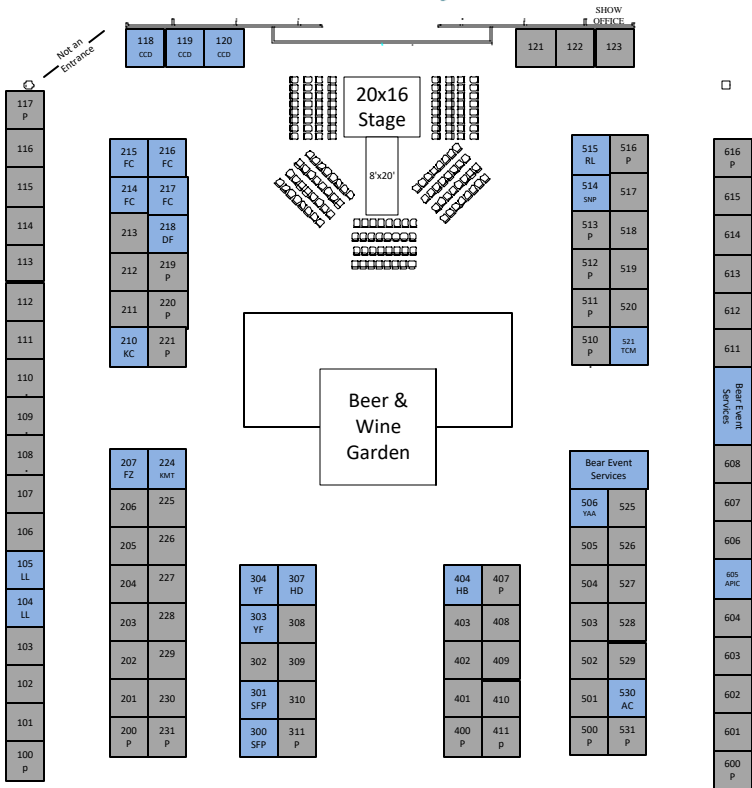

CENTRAL WASHINGTON WEDDING & EVENT EXPO

Something to Celebrate

Not an Entrance

- 104/105 Lovely Lav
- 118/119/120 Cynthia's Custom Decorating
- 207 Frazzoe
- 210 Fern's Cakes
- 214-217 Fashion Corner
- 218 Dragonfly&D Photo Booth
- 224 K&M Photography
- 300-301 State Fair Park
- 303-304 Yakima Federal Savings & Loan
- 307 Steve Goodwin's The Hub&Basher
- 404 Hauke Ballroom
- 500 Yakima Area Arboretum
- 507/524 Bear Event Services
- 514 Sydney Nichole Photography
- 515 Rosallye Bridal Treasde
- 531 Tri Cities Monitoring
- 530 Altman Chapel
- 605 Asian Pacific Islander Coalition
- 609/610 Bear Event Services
- 713 Sketch Book Artists
- 717 Thoughtful Botanical Soaps

BEAR EVENT SERVICES

IBS APIC

Marketplace

Show Entrance