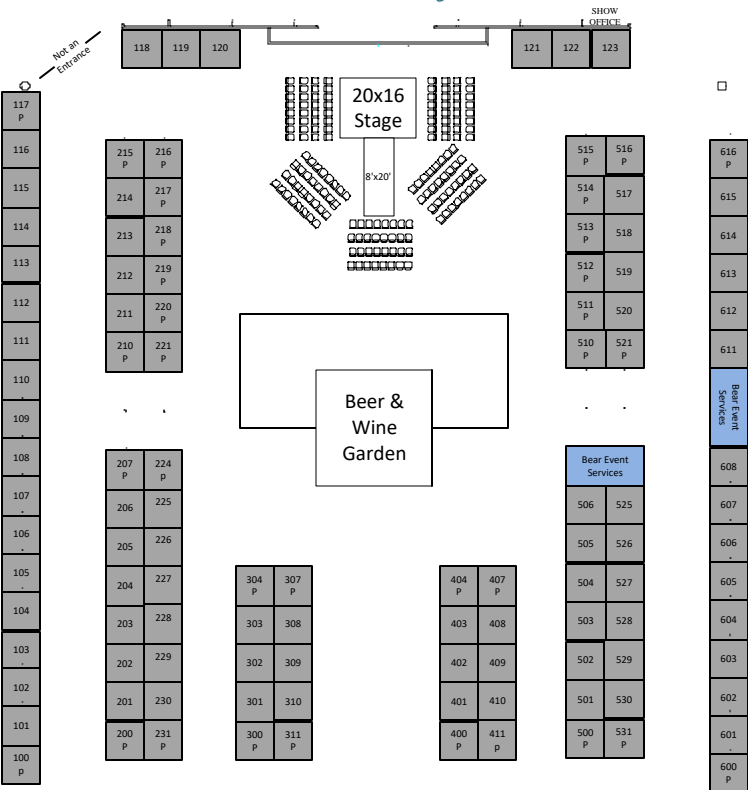

CENTRAL WASHINGTON WEDDING & EVENT EXPO

Something to Celebrate

507/524 Bear Event Services
609/610 Bear Event Services

Bear Event Services

608

607

606

605

604

603

602

601

600 P

Show Entrance